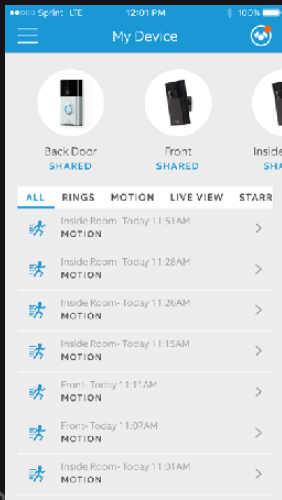

OTHER HELPFUL RING APP TIPS

THIS IS YOUR NEIGHBORHOOD FEED IN YOUR RING APP ALSO KNOWN AS ALL ACTIVITY IN YOUR RADIUS. VIEW VIDEOS, SHARE VIDEOS OR CLICK ON HOME ICON TO EDIT APP SETTINGS

FOR NEIGHBORHOOD ALERTS: YOU ARE ABLE TO MAXIMIZE OR MINIMIZE YOUR RING OF SECURITY IN ORDER TO CHOOSE WHICH ACTIVITY ALERTS YOU WANT TO RECEIVE FROM YOUR NEIGHBORHOOD

THIS SHOWS YOUR DEVICES AND YOUR DEVICES ACTIVITY. HOME ICON IS A QUICK JUMP TO NEIGHBORHOOD FEED