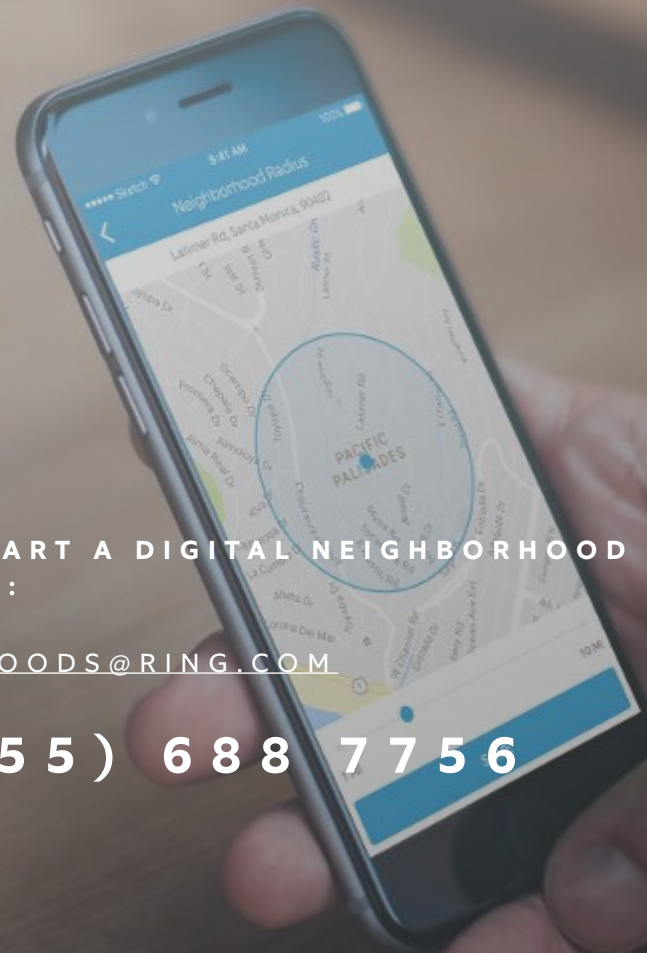

DIGITAL NEIGHBORHOOD WATCH™

LOOKING TO START A DIGITAL NEIGHBORHOOD WATCH?
CONTACT US AT:

NEIGHBORHOODS@RING.COM

(855) 688 7756