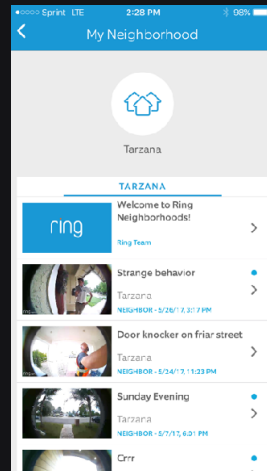

1

Set a radius around your home, and you'll get an alert when neighbors share Ring videos.

2

Now, you can watch the Ring videos recorded by your neighbors right in your app.

3

If your Ring catches something suspicious, you can share the video with your neighbors too.

HOW CAN RING KEEP YOUR NEIGHBORHOOD SAFE?

HERE LIVES YOUR NEIGHBORHOOD ACTIVITY WITHIN THE RING APP SO YOU CAN BE UP TO DATE OF ALL ACTIVITY AND POSSIBLE CRIME IN YOUR NEIGHBORHOOD

THIS IS AN EXAMPLE OF A VIDEO POSTED IN YOUR NEIGHBORHOOD ACTIVITY. WITH CUSTOMIZABLE DESCRIPTION THIS HELPS OTHER NEIGHBORS KEEP AN EYE OUT FOR SUSPICIOUS OR ABNORMAL ACTIVITY

OTHER HELPFUL RING APP TIPS

THIS IS YOUR NEIGHBORHOOD FEED IN YOUR RING APP ALSO KNOWN AS ALL ACTIVITY IN YOUR RADIUS. VIEW VIDEOS, SHARE VIDEOS OR CLICK ON HOME ICON TO EDIT APP SETTINGS

FOR NEIGHBORHOOD ALERTS: YOU ARE ABLE TO MAXIMIZE OR MINIMIZE YOUR RING OF SECURITY IN ORDER TO CHOOSE WHICH ACTIVITY ALERTS YOU WANT TO RECEIVE FROM YOUR NEIGHBORHOOD

THIS SHOWS YOUR DEVICES AND YOUR DEVICES ACTIVITY. HOME ICON IS A QUICK JUMP TO NEIGHBORHOOD FEED

HERE IN YOUR SETTINGS YOU CAN EDIT THE NAME OF YOUR NEIGHBORHOOD, RADIUS, & ALERTS (MAKE SURE ALERTS ARE ON SO YOU CAN RECEIVE PUSH NOTIFICATIONS)