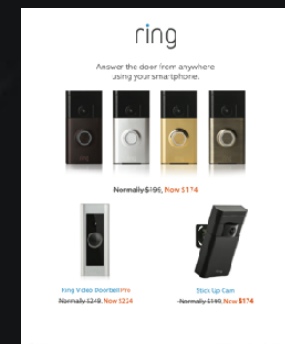

CONTINUED ...

4. NEXT, YOU'LL WANT TO START A PRIVATE FACEBOOK GROUP + CREATE AN ACCOUNT ON NEXTDOOR TO KEEP YOUR MEMBERS ENGAGED AND TO SHARE NEWS

5. YOU WILL WANT TO DISTRIBUTE PROMO OFFERS AND FLYERS TO MEMBERS SO THEY CAN BE ENROLLED IN THE RING MOVEMENT

6. IF YOU HAVE PREVIOUS RELATIONSHIPS WITH OFFICERS IN YOUR COMMUNITY, REACH OUT TO THEM TO CREATE PARTNERSHIPS IN ORDER TO GAIN ACCESS ON CRIME INFORMATION ABOUT YOUR NEIGHBORHOOD.

*IF YOU DON'T HAVE ANY RELATIONSHIPS, RING CAN HELP PUT YOU IN CONTACT WITH AN OFFICER TO JOIN YOUR TEAM