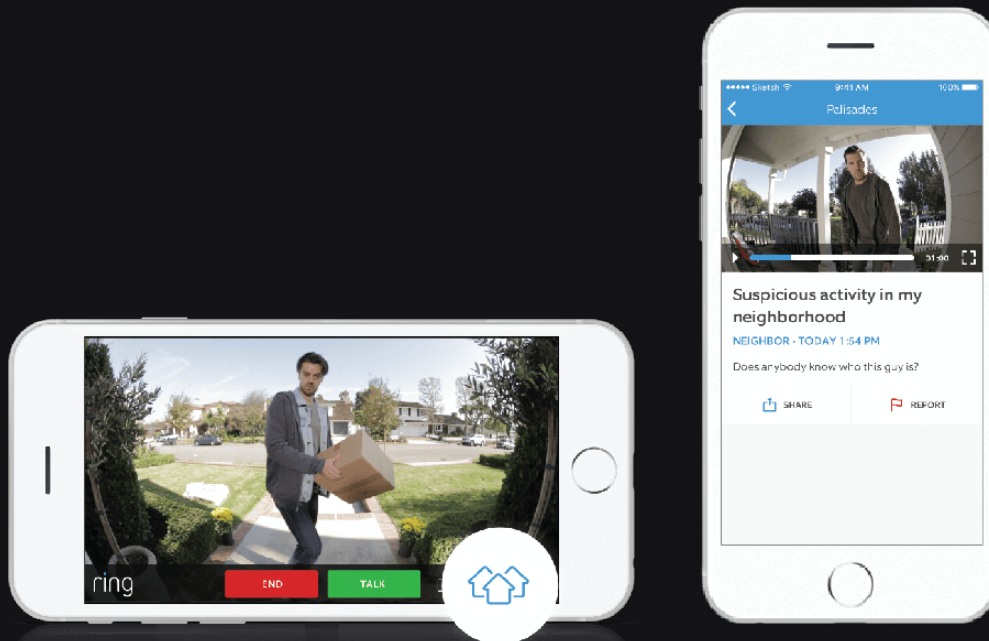

HOW DOES RING KEEP
YOU SAFE?

HOW RING DEVICES KEEP YOUR HOME SAFE

BY CREATING INNOVATIVE DEVICES THAT LET YOU MONITOR YOUR HOME FROM ANYWHERE, RING PUTS THE POWER OF HOME SECURITY IN YOUR HANDS. RING SENDS YOU INSTANT ALERTS WHEN PEOPLE PRESS YOUR DOORBELL OR TRIGGER RING'S BUILT-IN MOTION SENSORS. WHEN YOU ANSWER THE ALERT, YOU CAN SEE, HEAR AND SPEAK TO PEOPLE ON YOUR PROPERTY FROM YOUR PHONE, TABLET AND PC.

HOW RING DEVICES KEEP YOU SAFE?

RING IS ON A MISSION TO REDUCE CRIME IN NEIGHBORHOODS. WITH RING, YOU CAN EASILY SHARE VIDEOS WITH YOUR NEIGHBORS AND LOCAL LAW ENFORCEMENT, SO YOU CAN ALL WORK TOGETHER TO COMBAT CRIME IN YOUR COMMUNITY. RING KEEPS YOU CONNECTED TO NOT ONLY YOUR HOME, BUT ALSO YOUR COMMUNITY, SO WE CAN HELP MAKE OUR NEIGHBORHOODS SAFER FOR ALL.

BY CONNECTING NEIGHBORS AND SHARING VALUABLE FOOTAGE WE PROVIDE PRICELESS PEACE OF MIND AND SAFETY

HOW CAN RING KEEP YOUR NEIGHBORHOOD SAFE?

SHARING IS AN IMPORTANT PART OF THE RING EXPERIENCE, AND WITH OUR APP YOU HAVE AN EASY WAY TO SHARE RING VIDEOS TO ALERT YOUR NEIGHBORS OF ANY SUSPICIOUS ACTIVITY IN YOUR NEIGHBORHOOD AND PUT AN END TO CRIME

1

Set a radius around your home, and you'll get an alert when neighbors share Ring videos.

2

Now, you can watch the Ring videos recorded by your neighbors right in your app.

3

If your Ring catches something suspicious, you can share the video with your neighbors too.