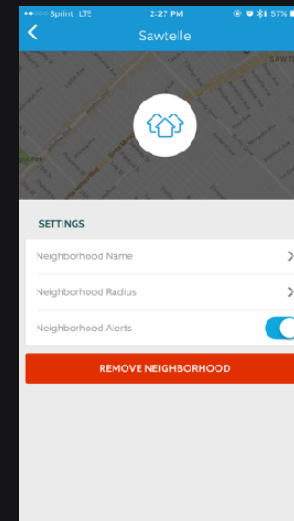

1

Set a radius around your home, and you'll get an alert when neighbors share Ring videos.

2

Now, you can watch the Ring videos recorded by your neighbors right in your app.

3

If your Ring catches something suspicious, you can share the video with your neighbors too.

HOW CAN RING KEEP YOUR NEIGHBORHOOD SAFE?

HERE LIVES YOUR NEIGHBORHOOD ACTIVITY WITHIN THE RING APP SO YOU CAN BE UP TO DATE OF ALL ACTIVITY AND POSSIBLE CRIME IN YOUR NEIGHBORHOOD

THIS IS AN EXAMPLE OF A VIDEO POSTED IN YOUR NEIGHBORHOOD ACTIVITY. WITH CUSTOMIZABLE DESCRIPTION THIS HELPS OTHER NEIGHBORS KEEP AN EYE OUT FOR SUSPICIOUS OR ABNORMAL ACTIVITY

OTHER HELPFUL RING APP TIPS

THIS IS YOUR NEIGHBORHOOD FEED IN YOUR RING APP ALSO KNOWN AS ALL ACTIVITY IN YOUR RADIUS. VIEW VIDEOS, SHARE VIDEOS OR CLICK ON HOME ICON TO EDIT APP SETTINGS

FOR NEIGHBORHOOD ALERTS: YOU ARE ABLE TO MAXIMIZE OR MINIMIZE YOUR RING OF SECURITY IN ORDER TO CHOOSE WHICH ACTIVITY ALERTS YOU WANT TO RECEIVE FROM YOUR NEIGHBORHOOD

THIS SHOWS YOUR DEVICES AND YOUR DEVICES ACTIVITY. HOME ICON IS A QUICK JUMP TO NEIGHBORHOOD FEED

HERE IN YOUR SETTINGS YOU CAN EDIT THE NAME OF YOUR NEIGHBORHOOD, RADIUS, & ALERTS (MAKE SURE ALERTS ARE ON SO YOU CAN RECEIVE PUSH NOTIFICATIONS)