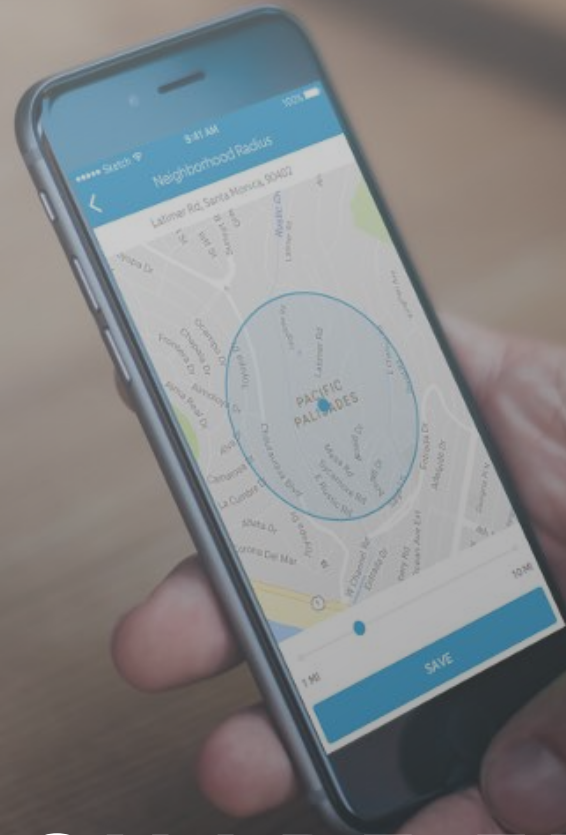

DIGITAL NEIGHBORHOOD WATCH™

PROTECT.SHARE.ENGAGE

A photograph of a white door with a silver Ring doorbell camera mounted on it. The camera has a blue ring around the lens. To the right of the camera is a silver door handle. The background is a solid blue color with white text.

WHAT IS A DIGITAL NEIGHBORHOOD WATCH?

RING HAS CREATED A NEIGHBORHOOD WATCH FOR
THE DIGITAL AGE

WE BELIEVE THAT WORKING TOGETHER AND SHARING
HAS ALWAYS BEEN THE FOUNDATION OF STRONG
COMMUNITIES

BY GIVING FAMILIES THE TOOLS TO CONNECT TO
THEIR NEIGHBORS MORE EFFICIENTLY, WE HAVE
EXPANDED COMMUNICATION AND CAMARADERIE
AMONGST NEIGHBORS THROUGH THE RING NETWORK

WE HAVE A SIMPLE MISSION: REDUCE CRIME IN
NEIGHBORHOODS. BY CONNECTING PEOPLE
DIGITALLY, WE CAN MAKE THIS A REALITY.

ring

WHY WOULD YOU WANT TO START A DIGITAL NEIGHBORHOOD WATCH WITH RING?

1. YOU AND YOUR NEIGHBORS HAVE BEEN DIRECTLY AFFECTED BY CRIME. YOU'RE READY TO BE PROACTIVE AND TAKE A STAND FOR YOUR NEIGHBORHOOD