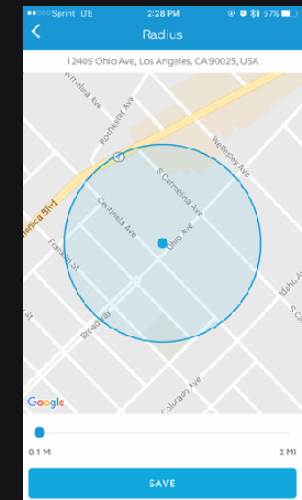

HOW CAN RING KEEP YOUR NEIGHBORHOOD SAFE?

HERE LIVES YOUR NEIGHBORHOOD ACTIVITY WITHIN THE RING APP SO YOU CAN BE UP TO DATE OF ALL ACTIVITY AND POSSIBLE CRIME IN YOUR NEIGHBORHOOD

THIS IS AN EXAMPLE OF A VIDEO POSTED IN YOUR NEIGHBORHOOD ACTIVITY. WITH CUSTOMIZABLE DESCRIPTION THIS HELPS OTHER NEIGHBORS KEEP AN EYE OUT FOR SUSPICIOUS OR ABNORMAL ACTIVITY

OTHER HELPFUL RING APP TIPS

THIS IS YOUR NEIGHBORHOOD FEED IN YOUR RING APP ALSO KNOWN AS ALL ACTIVITY IN YOUR RADIUS. VIEW VIDEOS, SHARE VIDEOS OR CLICK ON HOME ICON TO EDIT APP SETTINGS

FOR NEIGHBORHOOD ALERTS: YOU ARE ABLE TO MAXIMIZE OR MINIMIZE YOUR RING OF SECURITY IN ORDER TO CHOOSE WHICH ACTIVITY ALERTS YOU WANT TO RECEIVE FROM YOUR NEIGHBORHOOD

THIS SHOWS YOUR DEVICES AND YOUR DEVICES ACTIVITY. HOME ICON IS A QUICK JUMP TO NEIGHBORHOOD FEED

HERE IN YOUR SETTINGS YOU CAN EDIT THE NAME OF YOUR NEIGHBORHOOD, RADIUS, & ALERTS (MAKE SURE ALERTS ARE ON SO YOU CAN RECEIVE PUSH NOTIFICATIONS)