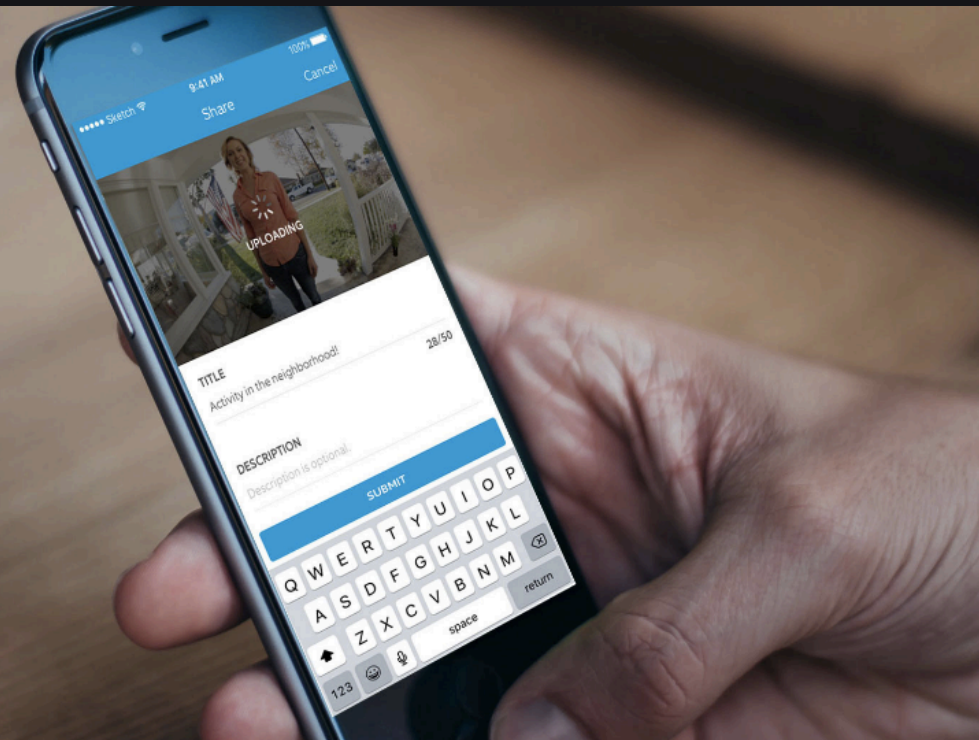

BY CONNECTING NEIGHBORS AND SHARING VALUABLE FOOTAGE WE PROVIDE PRICELESS PEACE OF MIND AND SAFETY

HOW CAN RING KEEP YOUR NEIGHBORHOOD SAFE?

SHARING IS AN IMPORTANT PART OF THE RING EXPERIENCE, AND WITH OUR APP YOU HAVE AN EASY WAY TO SHARE RING VIDEOS TO ALERT YOUR NEIGHBORS OF ANY SUSPICIOUS ACTIVITY IN YOUR NEIGHBORHOOD AND PUT AN END TO CRIME

1

Set a radius around your home, and you'll get an alert when neighbors share Ring videos.

2

Now, you can watch the Ring videos recorded by your neighbors right in your app.

3

If your Ring catches something suspicious, you can share the video with your neighbors too.

HOW CAN RING KEEP YOUR NEIGHBORHOOD SAFE?

HERE LIVES YOUR NEIGHBORHOOD ACTIVITY WITHIN THE RING APP SO YOU CAN BE UP TO DATE OF ALL ACTIVITY AND POSSIBLE CRIME IN YOUR NEIGHBORHOOD

THIS IS AN EXAMPLE OF A VIDEO POSTED IN YOUR NEIGHBORHOOD ACTIVITY. WITH CUSTOMIZABLE DESCRIPTION THIS HELPS OTHER NEIGHBORS KEEP AN EYE OUT FOR SUSPICIOUS OR ABNORMAL ACTIVITY