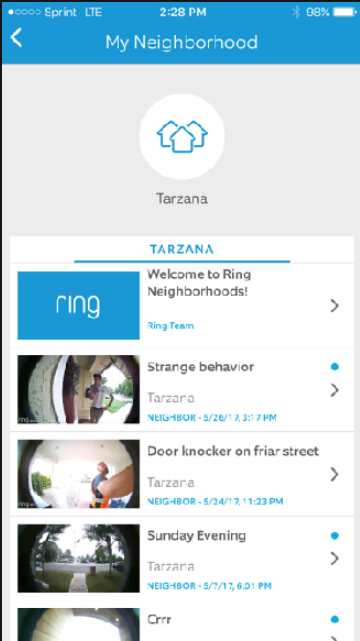

BY CONNECTING NEIGHBORS AND SHARING VALUABLE FOOTAGE WE PROVIDE PRICELESS PEACE OF MIND AND SAFETY

HOW CAN RING KEEP YOUR NEIGHBORHOOD SAFE?

SHARING IS AN IMPORTANT PART OF THE RING EXPERIENCE, AND WITH OUR APP YOU HAVE AN EASY WAY TO SHARE RING VIDEOS TO ALERT YOUR NEIGHBORS OF ANY SUSPICIOUS ACTIVITY IN YOUR NEIGHBORHOOD AND PUT AN END TO CRIME

1

Set a radius around your home, and you'll get an alert when neighbors share Ring videos.

2

Now, you can watch the Ring videos recorded by your neighbors right in your app.

3

If your Ring catches something suspicious, you can share the video with your neighbors too.

HOW CAN RING KEEP YOUR NEIGHBORHOOD SAFE?

HERE LIVES YOUR NEIGHBORHOOD ACTIVITY WITHIN THE RING APP SO YOU CAN BE UP TO DATE OF ALL ACTIVITY AND POSSIBLE CRIME IN YOUR NEIGHBORHOOD

THIS IS AN EXAMPLE OF A VIDEO POSTED IN YOUR NEIGHBORHOOD ACTIVITY. WITH CUSTOMIZABLE DESCRIPTION THIS HELPS OTHER NEIGHBORS KEEP AN EYE OUT FOR SUSPICIOUS OR ABNORMAL ACTIVITY