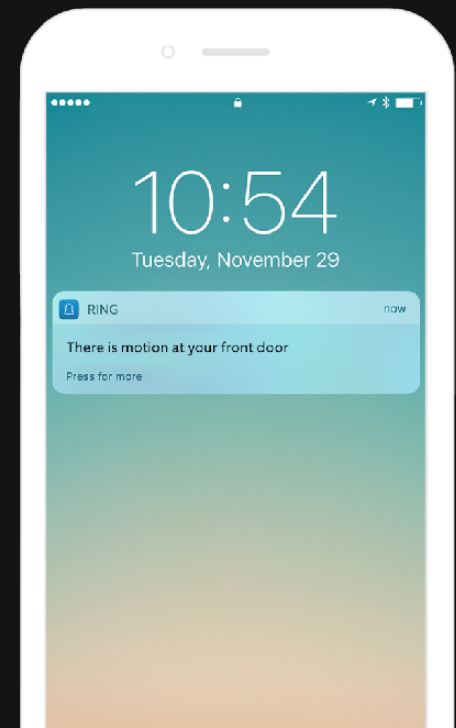

MONTH 1

CREATE NEIGHBORHOOD WATCH
EVENT + SHARE EVENT + COMPLETE
EVENT AND POST VIDEO FROM
NEIGHBORHOOD WATCH ON SOCIAL
PLATFORMS AND RECEIVE PROMO
CODES FOR ALL THOSE WHO
ATTENDED EVENT FOR FUTURE RING
DEVICES

MONTH 2

CONVERT 10 NEW USERS
BY DOWNLOADING RING APP AND
RECEIVE FREE SWAG FOR ALL USERS

MONTH 3

SOLVE A CRIME WITH THE HELP OF YOUR
LOCAL POLICE OFFICER AND RECEIVE
50% OFF OF ANY PRODUCT

MONTH 4

BLOG ABOUT RING APP IN A POSITIVE
WAY ON PERSONAL FACEBOOK WALL
AND/OR PROMOTE RING DEVICES IN
NEIGHBORHOOD WATCH FACEBOOK PAGE
= FREE SWAG (SCREENSHOT REQUIRED)

HOW DOES RING KEEP
YOU SAFE?

HOW RING DEVICES KEEP YOUR HOME SAFE

BY CREATING INNOVATIVE DEVICES THAT LET YOU MONITOR YOUR HOME FROM ANYWHERE, RING PUTS THE POWER OF HOME SECURITY IN YOUR HANDS. RING SENDS YOU INSTANT ALERTS WHEN PEOPLE PRESS YOUR DOORBELL OR TRIGGER RING'S BUILT-IN MOTION SENSORS. WHEN YOU ANSWER THE ALERT, YOU CAN SEE, HEAR AND SPEAK TO PEOPLE ON YOUR PROPERTY FROM YOUR PHONE, TABLET AND PC.