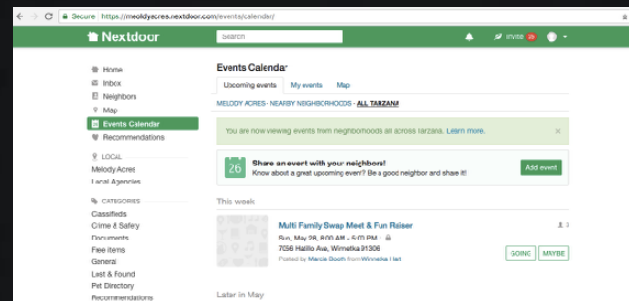

CONTINUED ...

4. NEXT, YOU'LL WANT TO START A PRIVATE FACEBOOK GROUP + CREATE AN ACCOUNT ON NEXTDOOR TO KEEP YOUR MEMBERS ENGAGED AND TO SHARE NEWS

5. YOU WILL WANT TO DISTRIBUTE PROMO OFFERS AND FLYERS TO MEMBERS SO THEY CAN BE ENROLLED IN THE RING MOVEMENT

6. IF YOU HAVE PREVIOUS RELATIONSHIPS WITH OFFICERS IN YOUR COMMUNITY, REACH OUT TO THEM TO CREATE PARTNERSHIPS IN ORDER TO GAIN ACCESS ON CRIME INFORMATION ABOUT YOUR NEIGHBORHOOD.

*IF YOU DON'T HAVE ANY RELATIONSHIPS, RING CAN HELP PUT YOU IN CONTACT WITH AN OFFICER TO JOIN YOUR TEAM