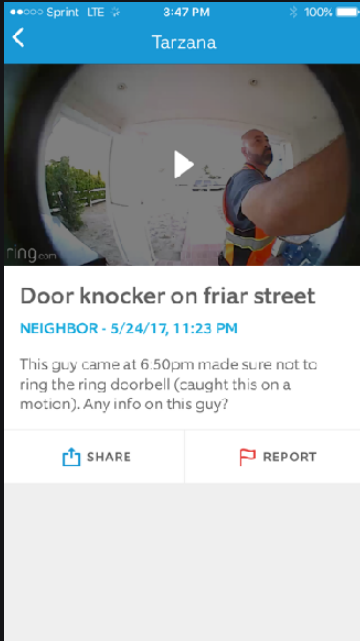

BY CONNECTING NEIGHBORS AND SHARING VALUABLE FOOTAGE WE PROVIDE PRICELESS PEACE OF MIND AND SAFETY

HOW CAN RING KEEP YOUR NEIGHBORHOOD SAFE?

SHARING IS AN IMPORTANT PART OF THE RING EXPERIENCE, AND WITH OUR APP YOU HAVE AN EASY WAY TO SHARE RING VIDEOS TO ALERT YOUR NEIGHBORS OF ANY SUSPICIOUS ACTIVITY IN YOUR NEIGHBORHOOD AND PUT AN END TO CRIME

1

Set a radius around your home, and you'll get an alert when neighbors share Ring videos.

2

Now, you can watch the Ring videos recorded by your neighbors right in your app.

3

If your Ring catches something suspicious, you can share the video with your neighbors too.

HOW CAN RING KEEP YOUR NEIGHBORHOOD SAFE?

HERE LIVES YOUR NEIGHBORHOOD ACTIVITY WITHIN THE RING APP SO YOU CAN BE UP TO DATE OF ALL ACTIVITY AND POSSIBLE CRIME IN YOUR NEIGHBORHOOD

THIS IS AN EXAMPLE OF A VIDEO POSTED IN YOUR NEIGHBORHOOD ACTIVITY. WITH CUSTOMIZABLE DESCRIPTION THIS HELPS OTHER NEIGHBORS KEEP AN EYE OUT FOR SUSPICIOUS OR ABNORMAL ACTIVITY