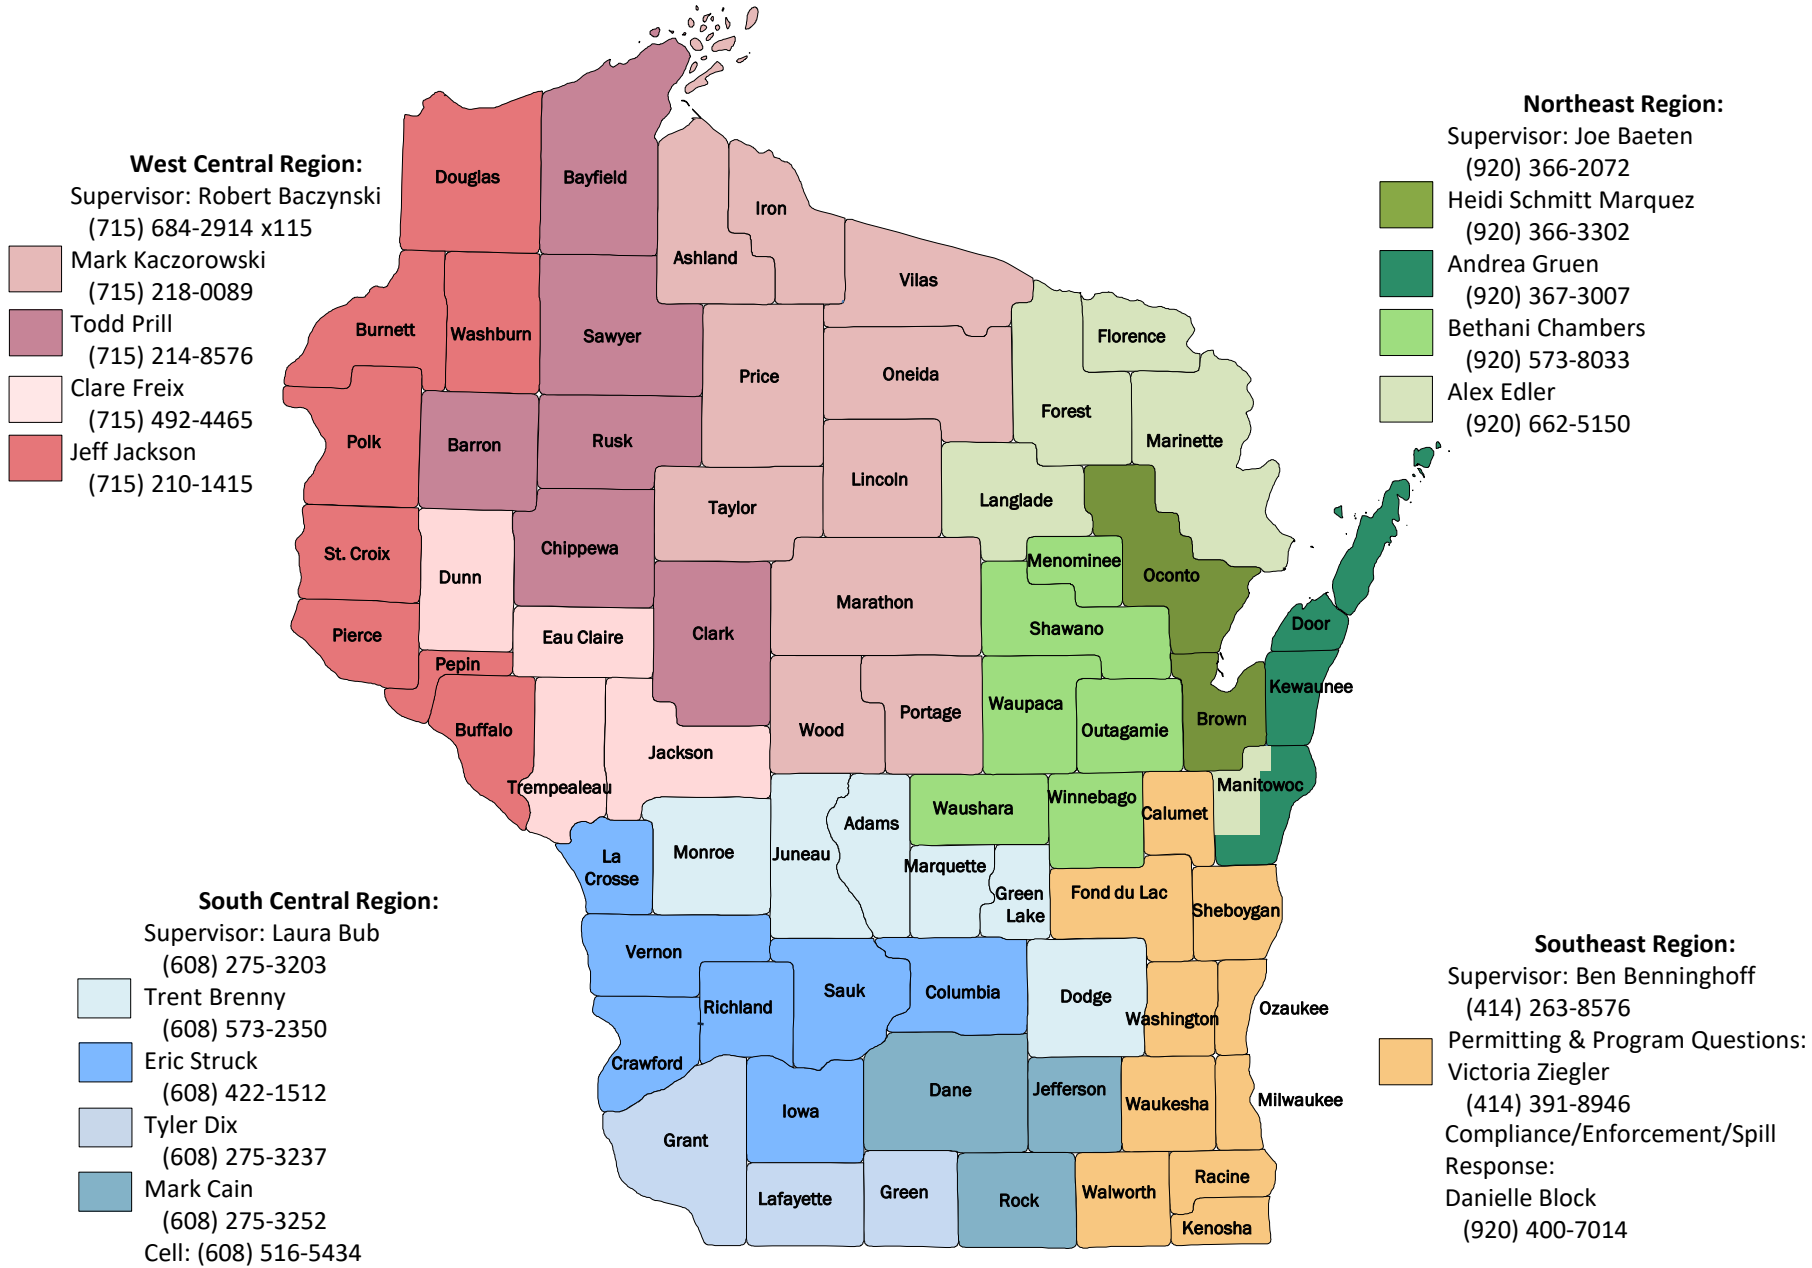

WDNR Concentrated Animal Feeding Operation (CAFO) Program: Regional Specialist Map

WDNR Concentrated Animal Feeding Operation (CAFO) Program: Engineer Map

Supervisor:
MaryAnne Lowndes
(608) 261-6420

 Bernie Michaud
(608) 266-5239