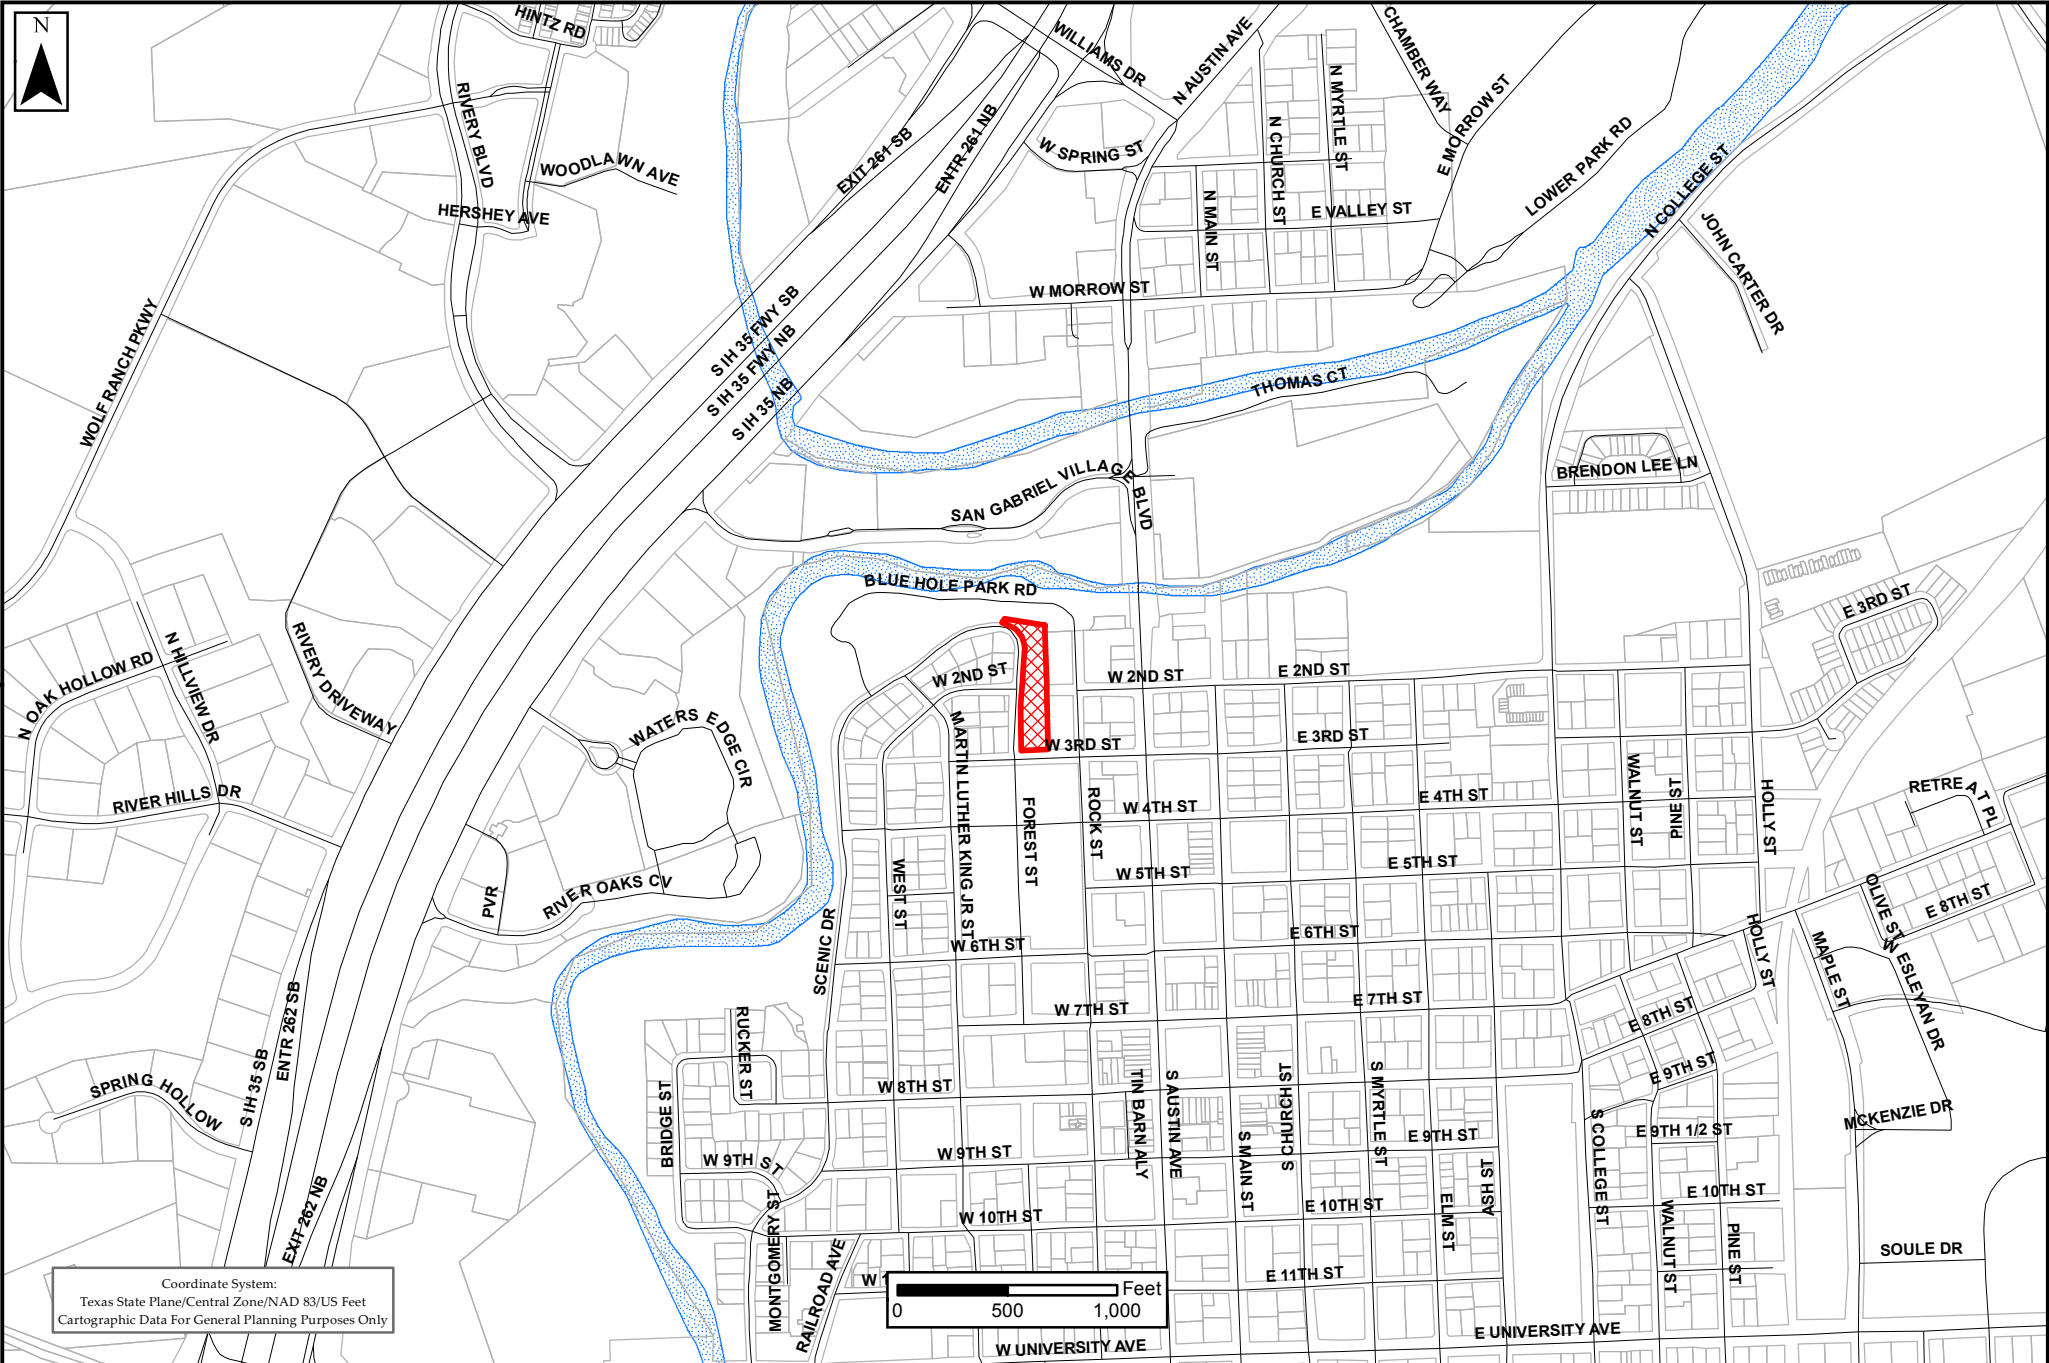

# Location Map 2019-3-SUP Exhibit #1

- Legend
-  Site
  -  Parcels
  -  City Limits
  -  Georgetown ETJ

Coordinate System:  
Texas State Plane/Central Zone/NAD 83/US Feet  
Cartographic Data For General Planning Purposes Only