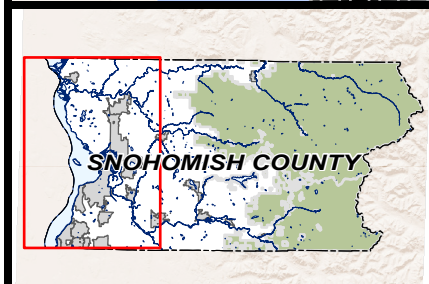

# SNOHOMISH COUNTY CASCADIA MARINE TRAIL ACCESS

### Legend

- County Boundary
- Cascadia Marine Trail Access
- Boat Launches
- Tulalip Indian Reservation Boundary
- Stillaguamish Indian Reservation Boundary
- City Boundary
- Waterbody
- Watercourses
- Major Roads

**Miles**

0      25      50      100

**Snohomish County**