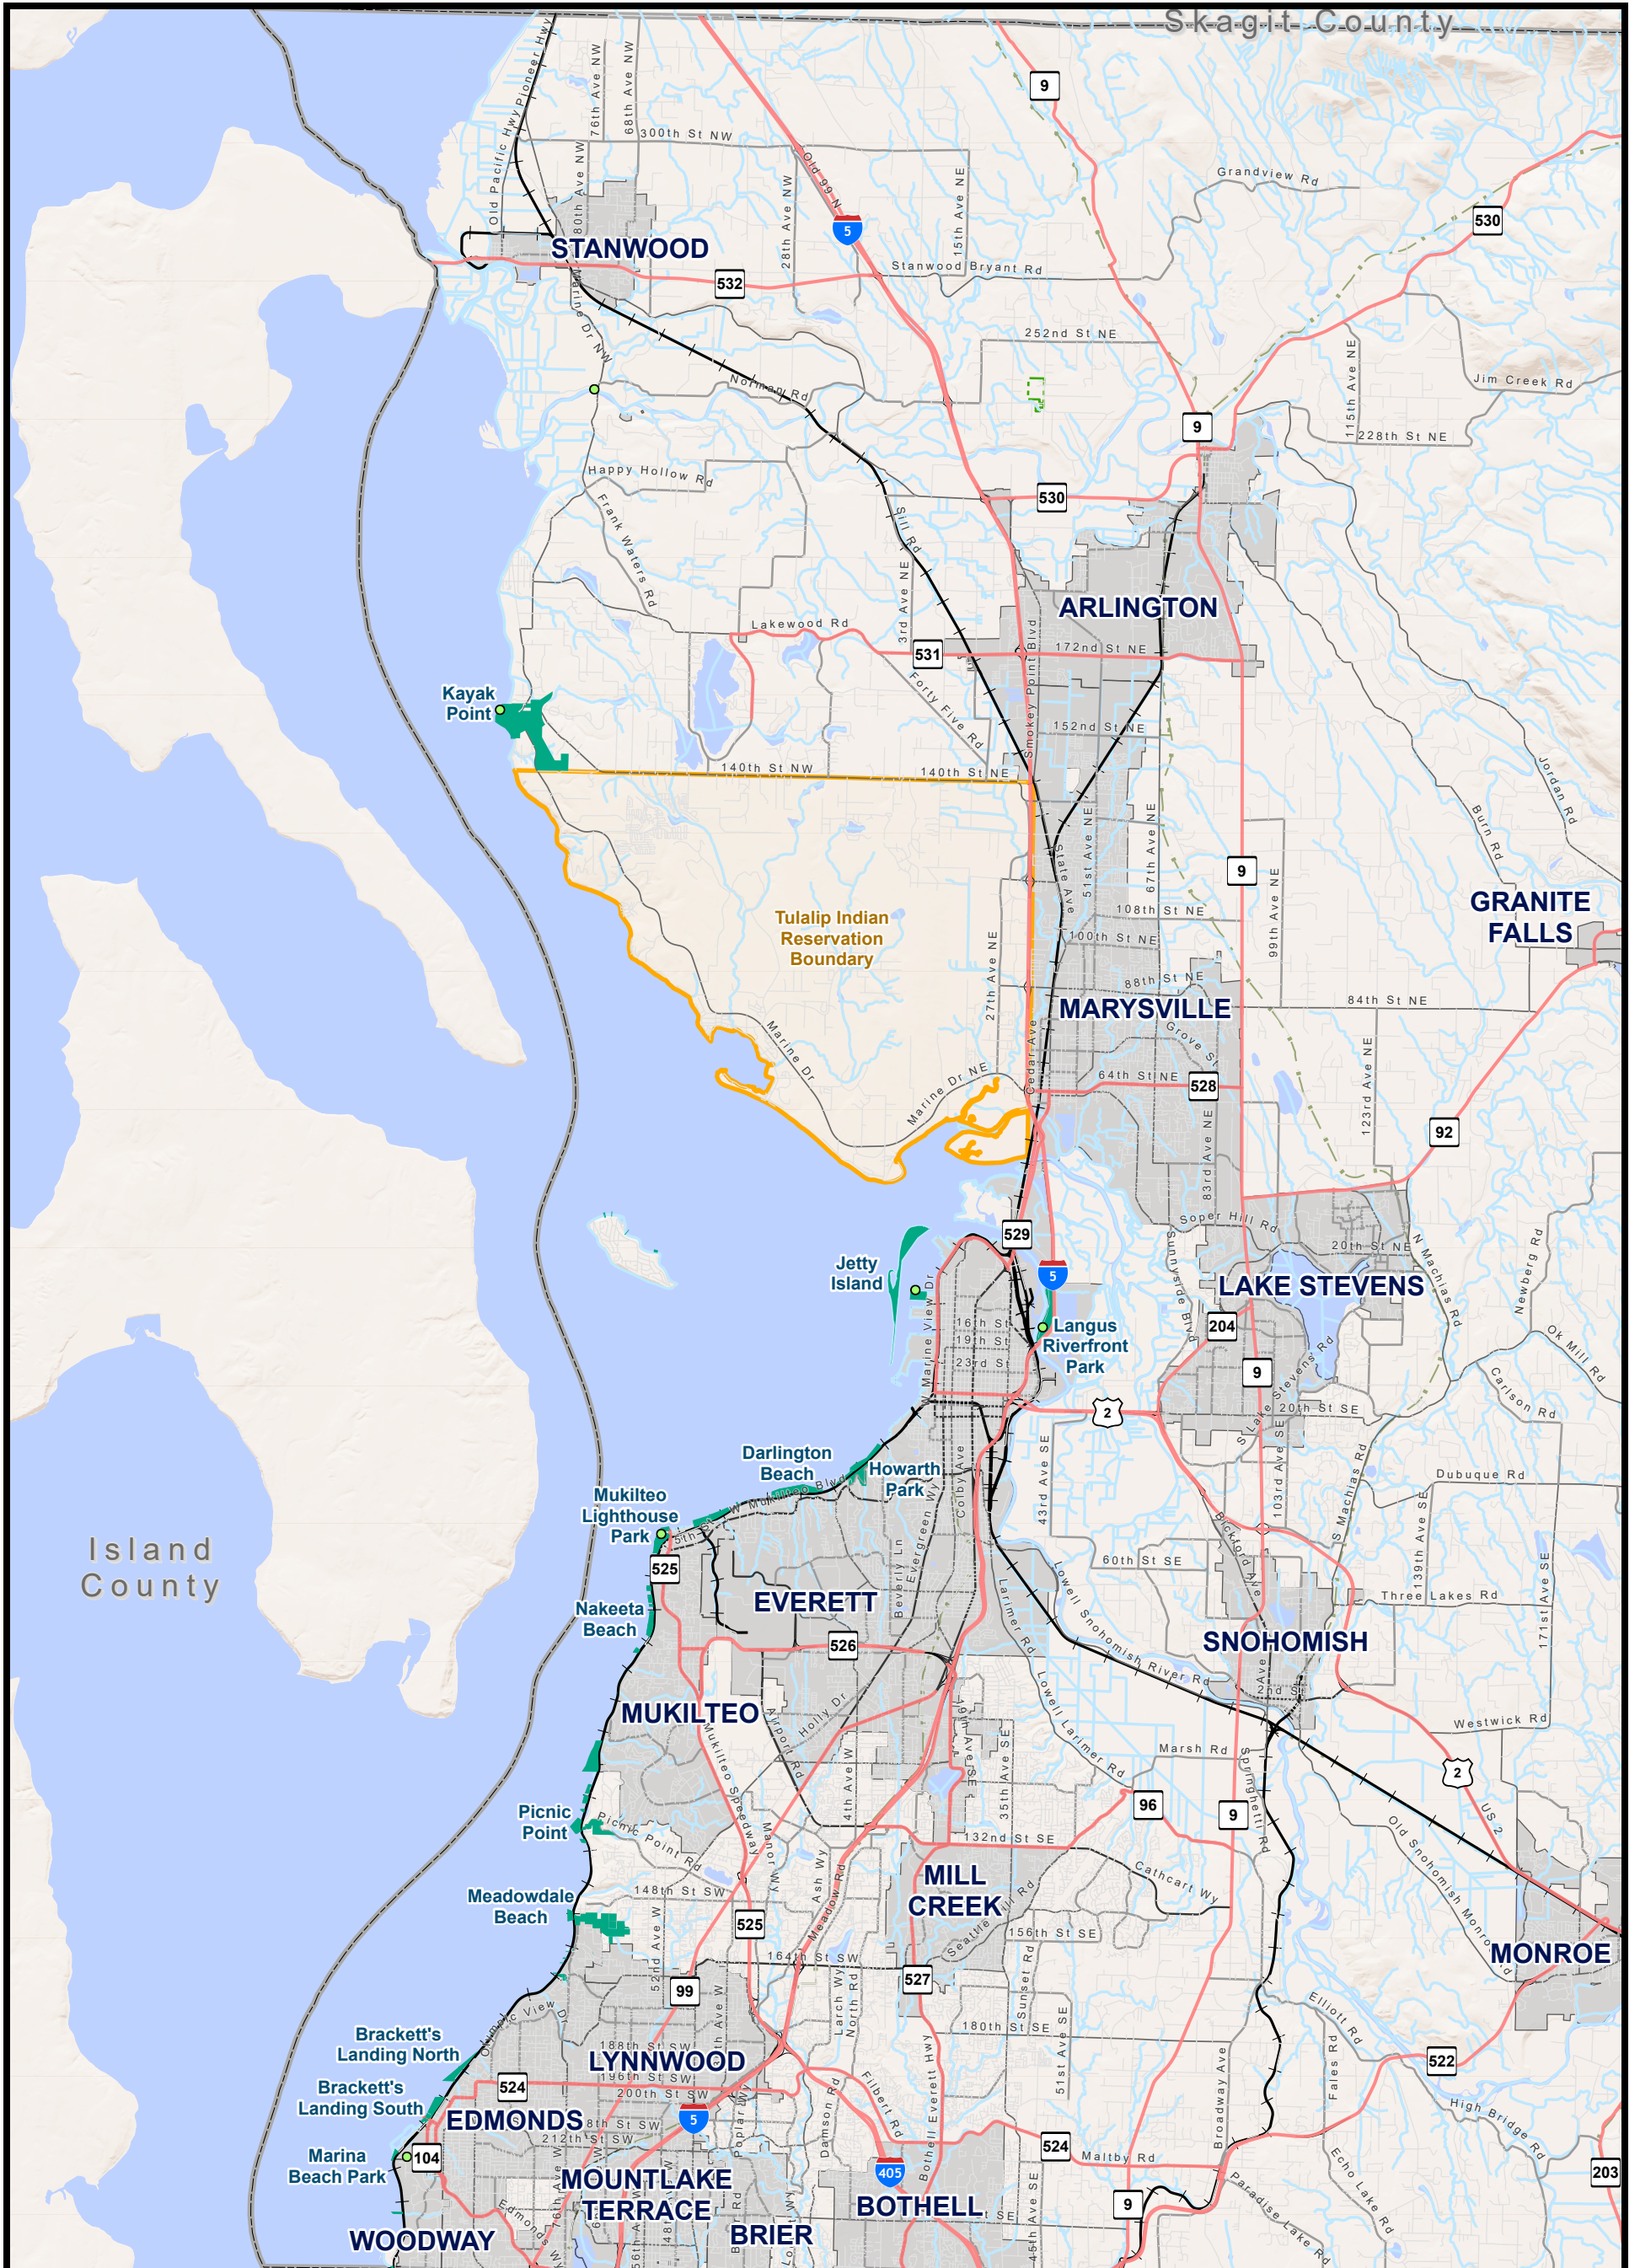

# SNOHOMISH COUNTY CASCADIA MARINE TRAIL ACCESS

### Legend

- County Boundary
- Cascadia Marine Trail Access
- Boat Launches
- Tulalip Indian Reservation Boundary
- Stillaguamish Indian Reservation Boundary
- City Boundary
- Waterbody
- Watercourses
- Major Roads

**Miles**

0      25      50      100

**Snohomish County**