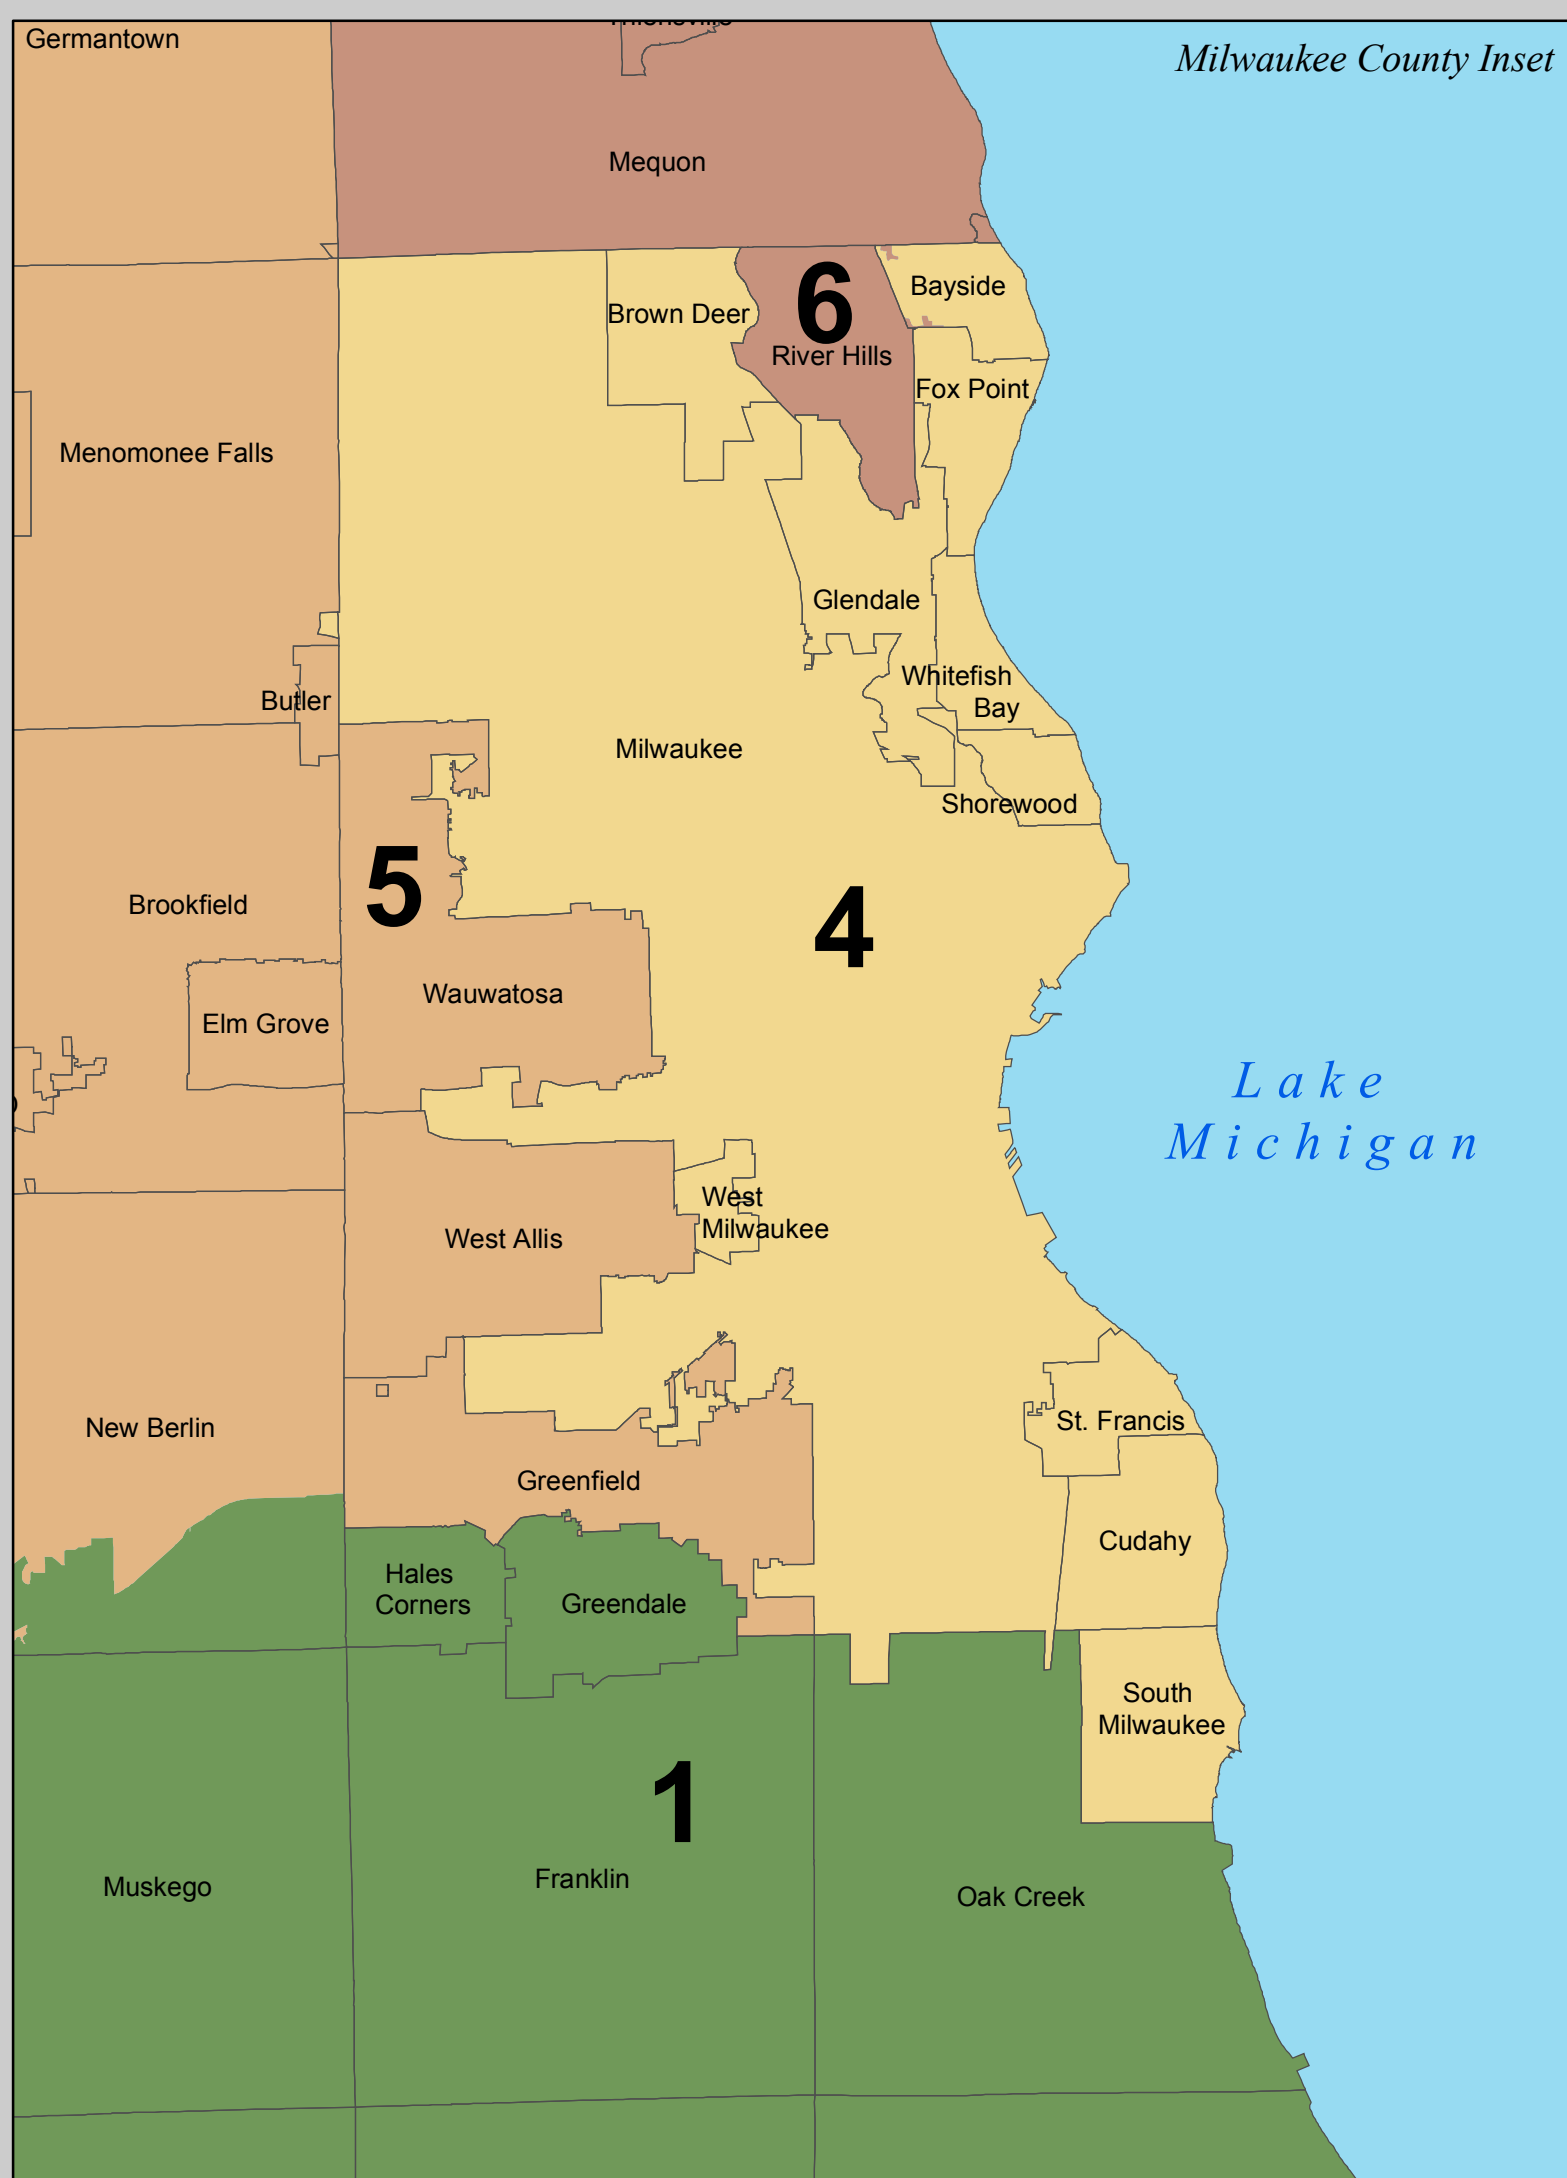

Lake Superior

STATE OF WISCONSIN ACT 44 - CONGRESSIONAL DISTRICTS

Michigan

Minnesota

Lake Michigan

Iowa

Illinois

Source: U.S. Census Bureau's TIGER 2010 data was used in the creation of these districts. The districts will be used for the fall of 2012 elections.

Projection: All data is projected in Wisconsin Transverse Mercator, referenced to the North American Datum of 1983, 1991 adjustment.

Legislative Technology Services Bureau
17 West Main Street, Suite 200
Madison, WI 53703-3305
(608) 266-6640 Ext. 1