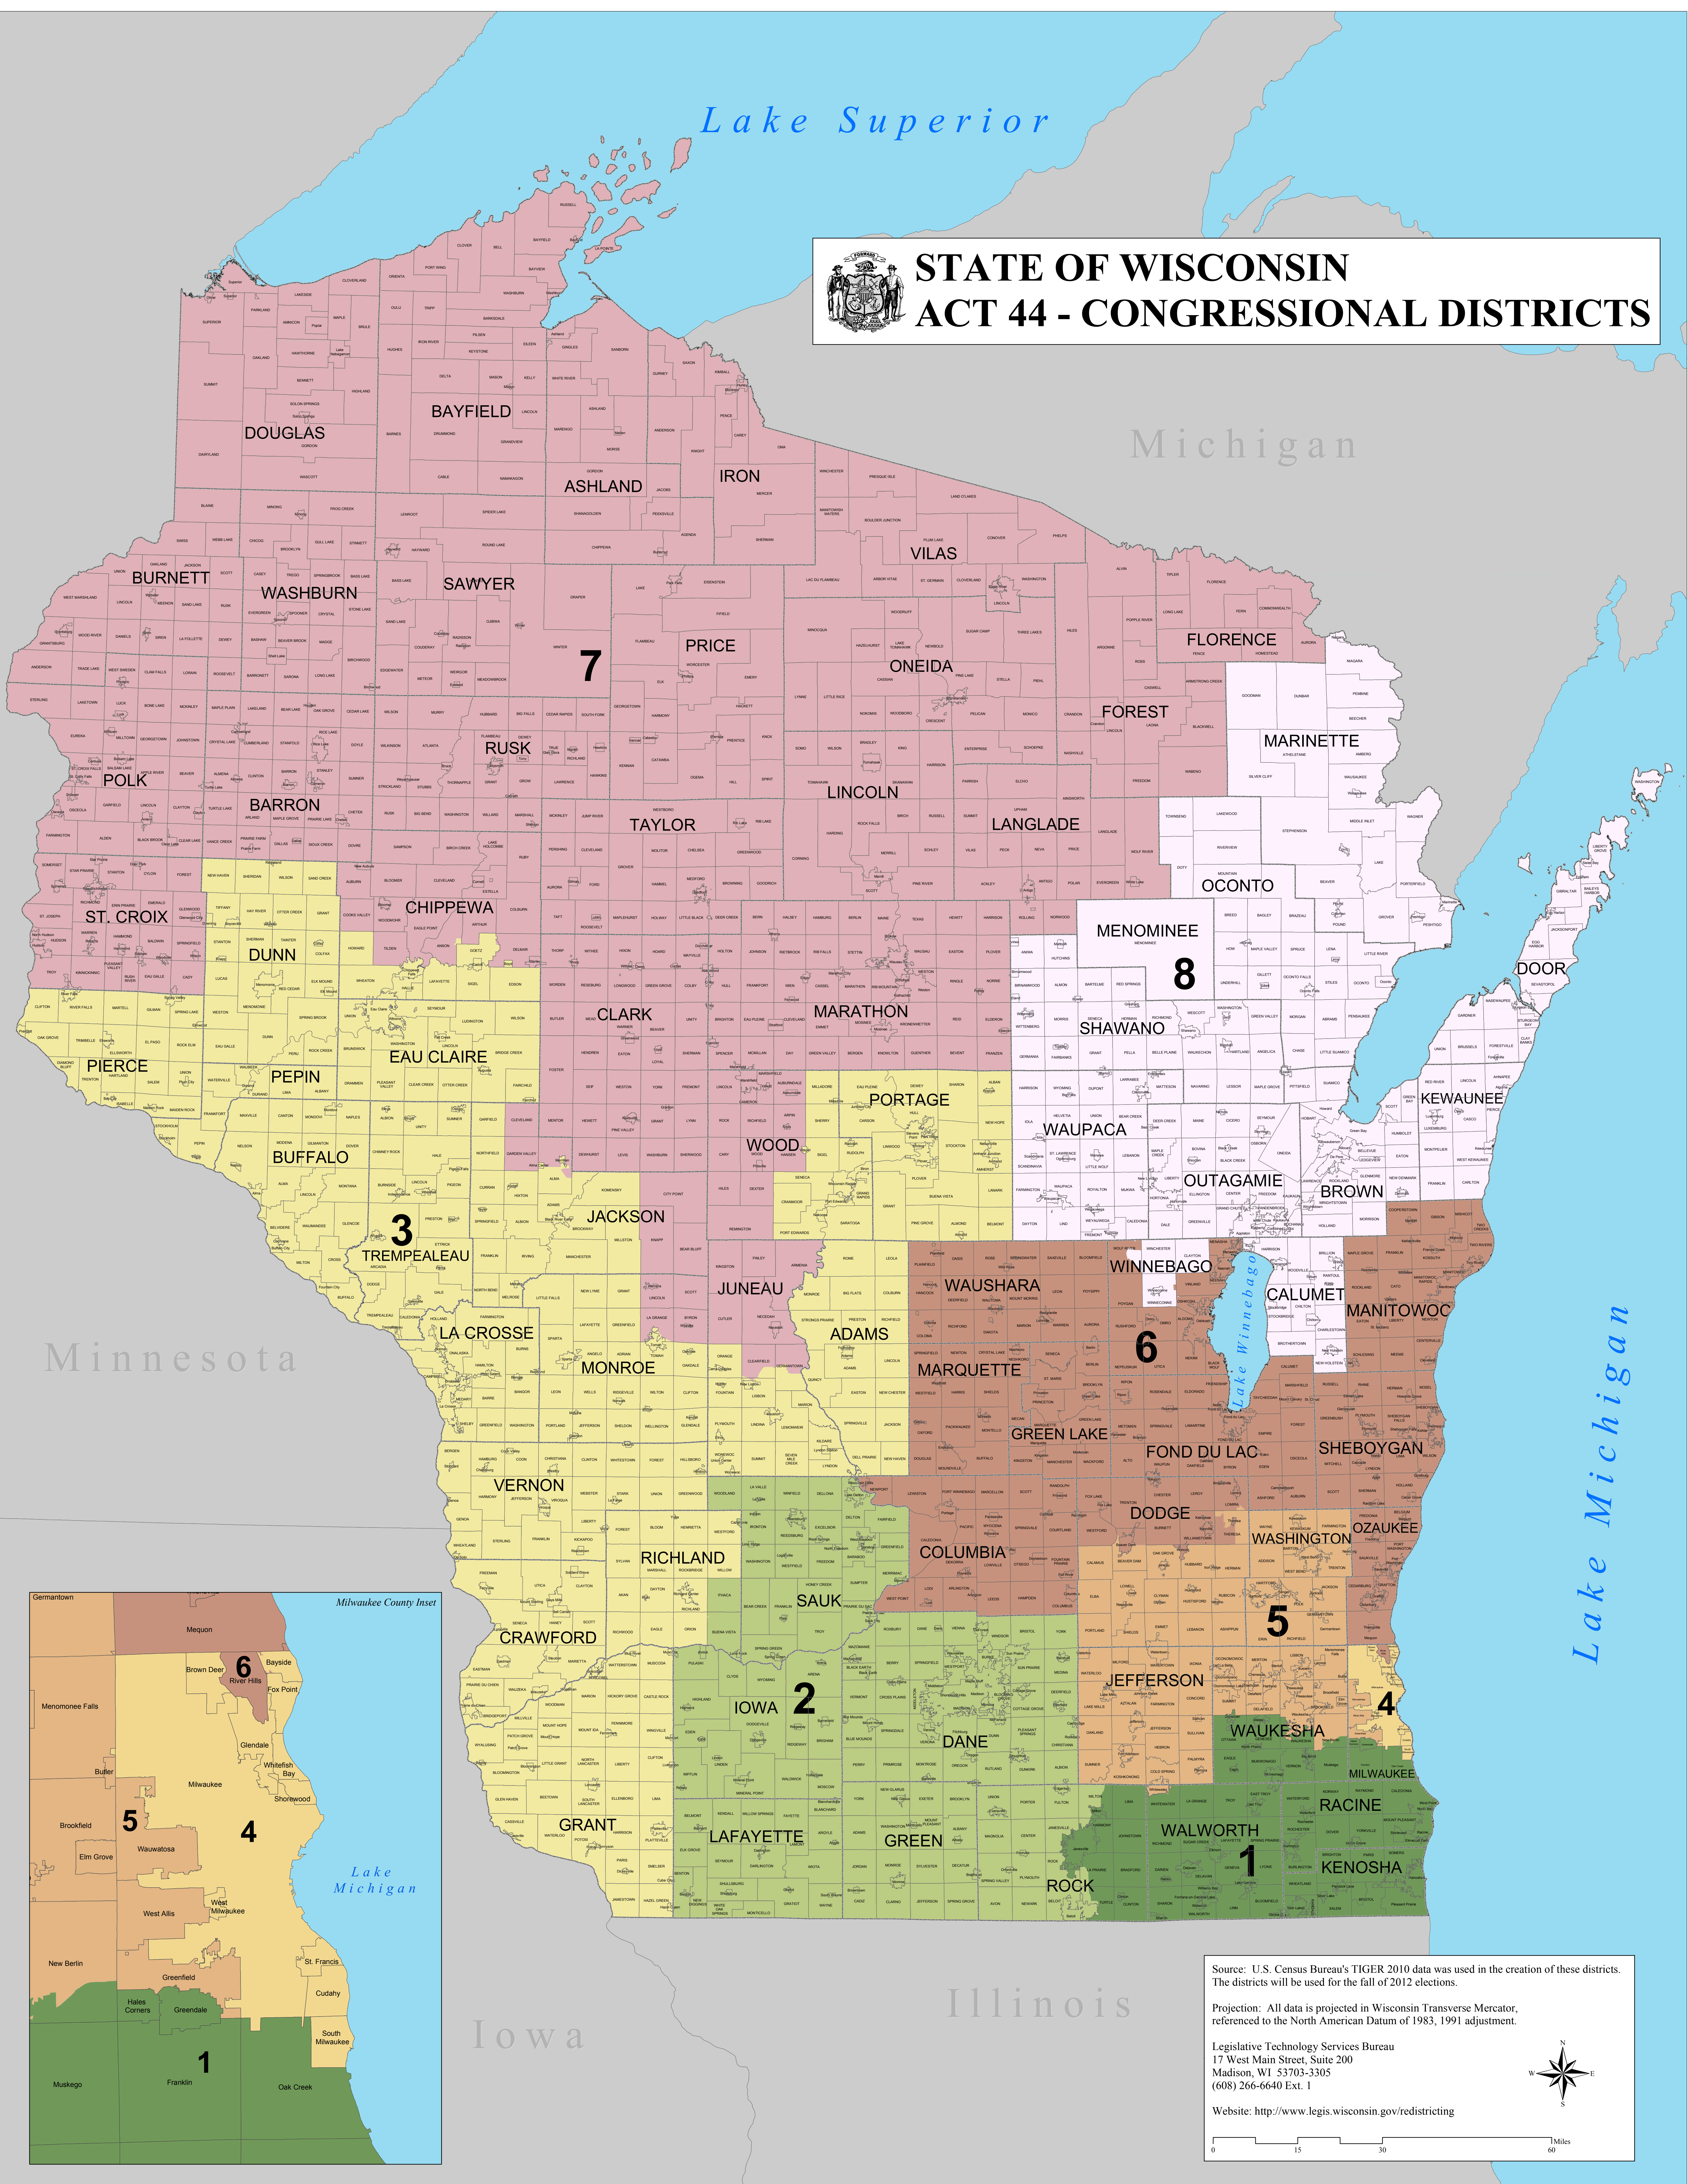

Lake Superior

STATE OF WISCONSIN ACT 44 - CONGRESSIONAL DISTRICTS

Michigan

Minnesota

Lake Michigan

Iowa

Illinois

Source: U.S. Census Bureau's TIGER 2010 data was used in the creation of these districts. The districts will be used for the fall of 2012 elections.

Projection: All data is projected in Wisconsin Transverse Mercator, referenced to the North American Datum of 1983, 1991 adjustment.

Legislative Technology Services Bureau
17 West Main Street, Suite 200
Madison, WI 53703-3305
(608) 266-6640 Ext. 1