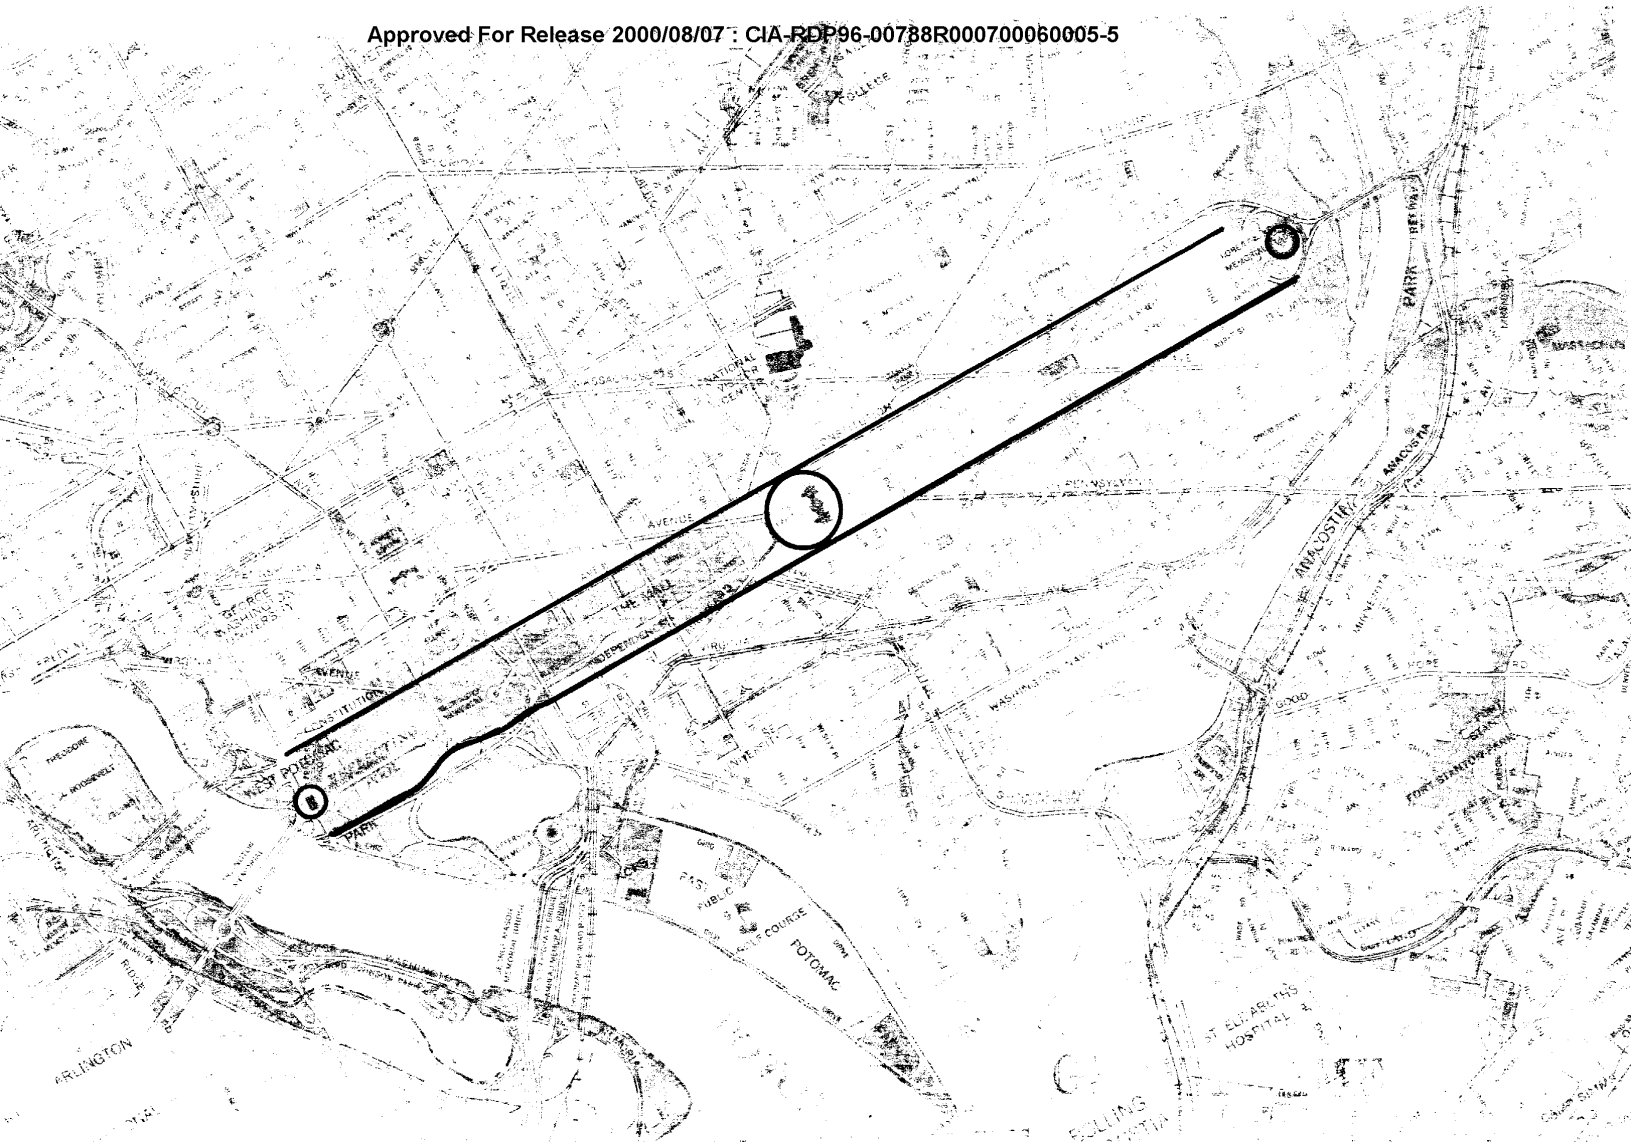

~~SECRET~~

SEEMS LIKE A LONG RUNWAY WITH CIRCLES ON EACH END AND A LARGE CIRCLE IN THE CENTER. SEE A RIVER.

~~SECRET~~

GRILL FLAME

Approved For Release 2000/08/07 : CIA-RDP96-00788R000700060005-5

Approved For Release 2000/08/07 : CIA-RDP96-00788R000700060005-5