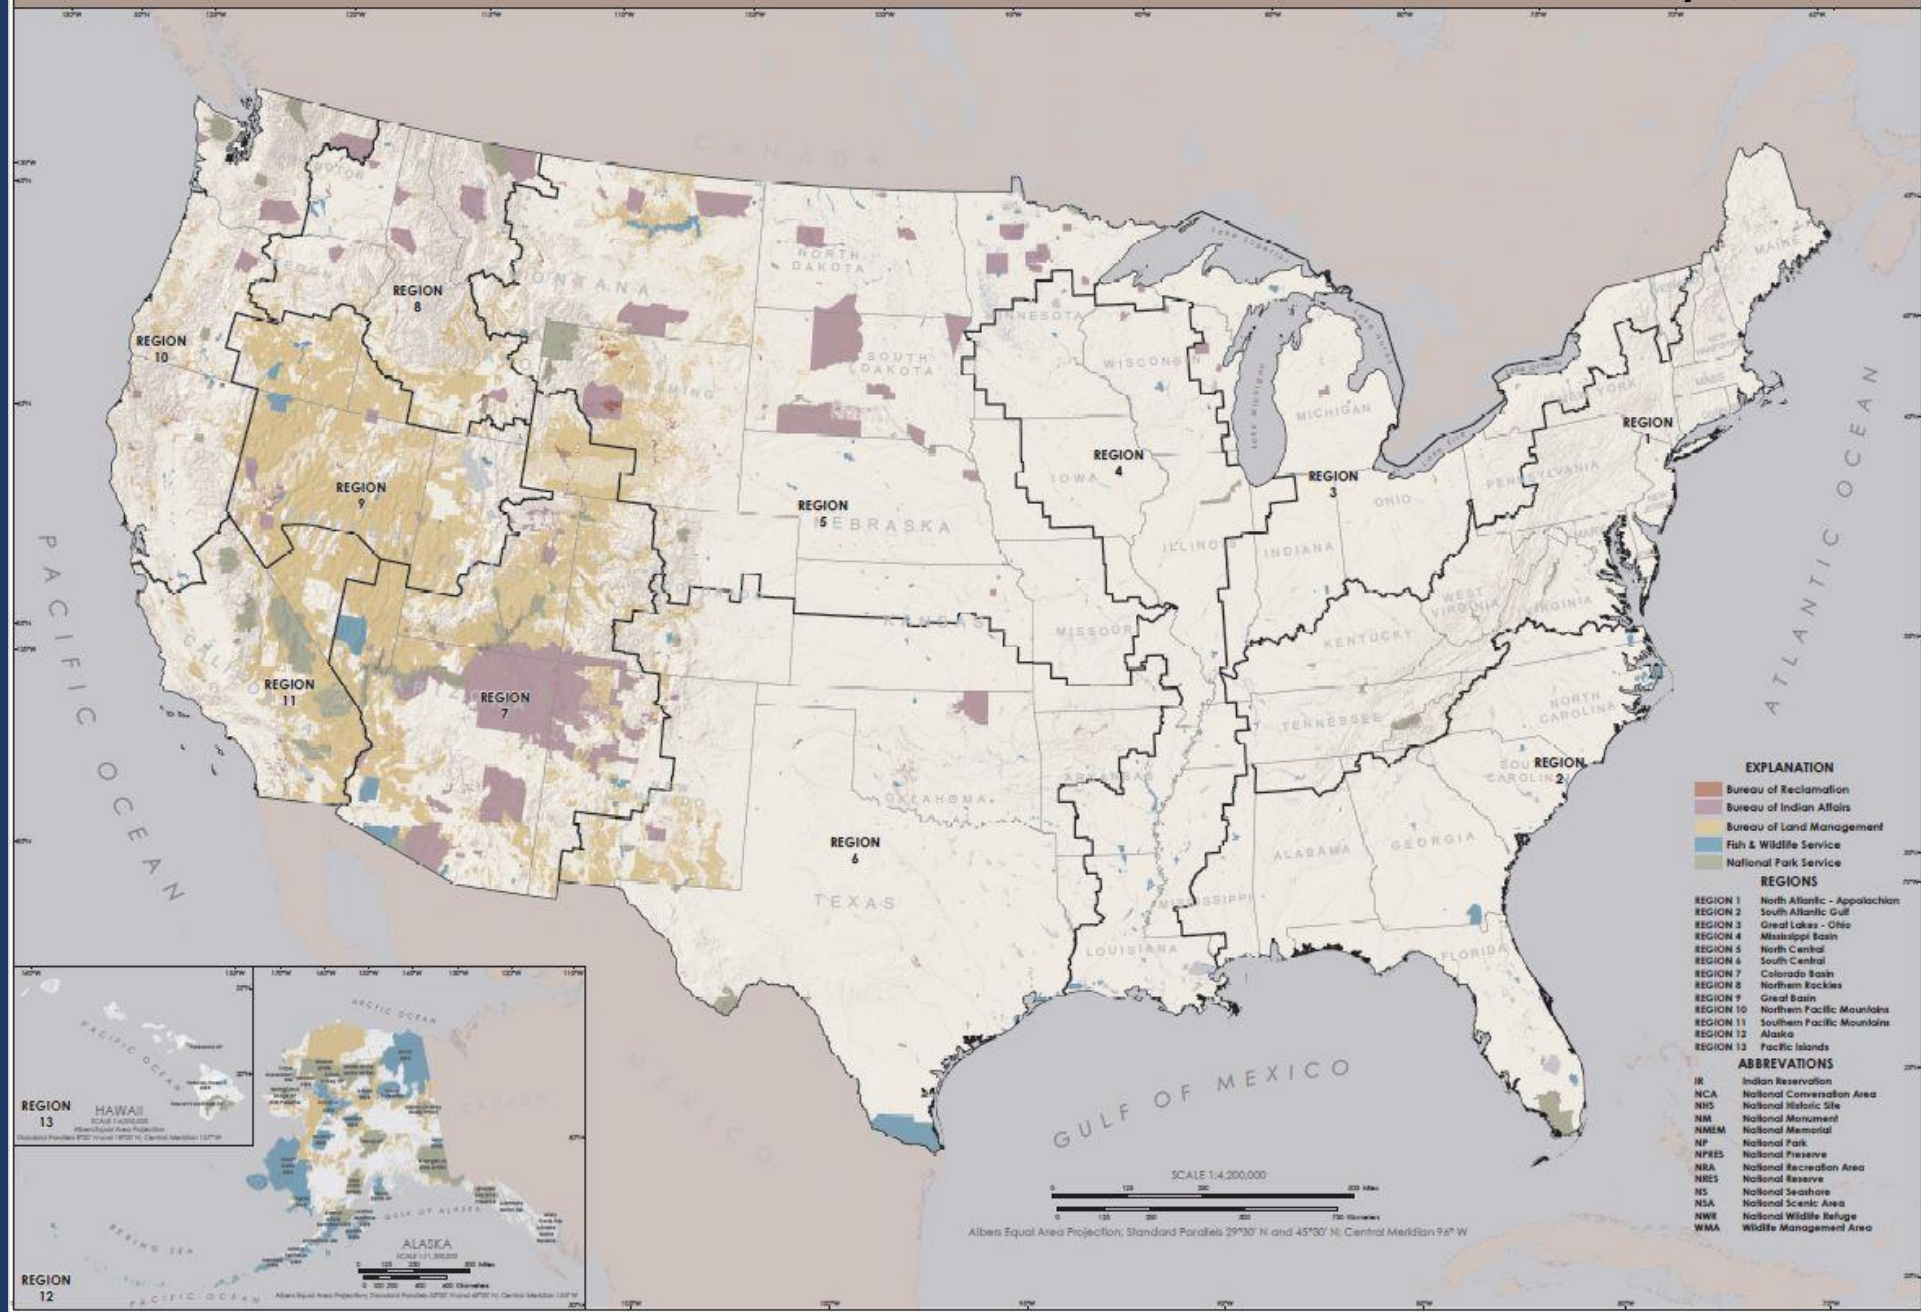

# Department of the Interior Common Regions

As of January 3, 2018

- EXPLANATION**
- Bureau of Reclamation
  - Bureau of Indian Affairs
  - Bureau of Land Management
  - Fish & Wildlife Service
  - National Park Service
- REGIONS**
- REGION 1 North Atlantic - Appalachian
  - REGION 2 South Atlantic - Gulf
  - REGION 3 Great Lakes - Ohio
  - REGION 4 Mississippi Basin
  - REGION 5 North Central
  - REGION 6 South Central
  - REGION 7 Colorado Basin
  - REGION 8 Northern Rockies
  - REGION 9 Great Basin
  - REGION 10 Northern Pacific - Mountains
  - REGION 11 Southern Pacific - Mountains
  - REGION 12 Alaska
  - REGION 13 Pacific Islands
- ABBREVIATIONS**
- IR Indian Reservation
  - NCA National Conservation Area
  - NHS National Historic Site
  - NM National Monument
  - NMGM National Memorial
  - NP National Park
  - NPRES National Preserve
  - NEA National Recreation Area
  - NRES National Reserve
  - NS National Seashore
  - NSA National Scenic Area
  - NWR National Wildlife Refuge
  - WMA Wildlife Management Area