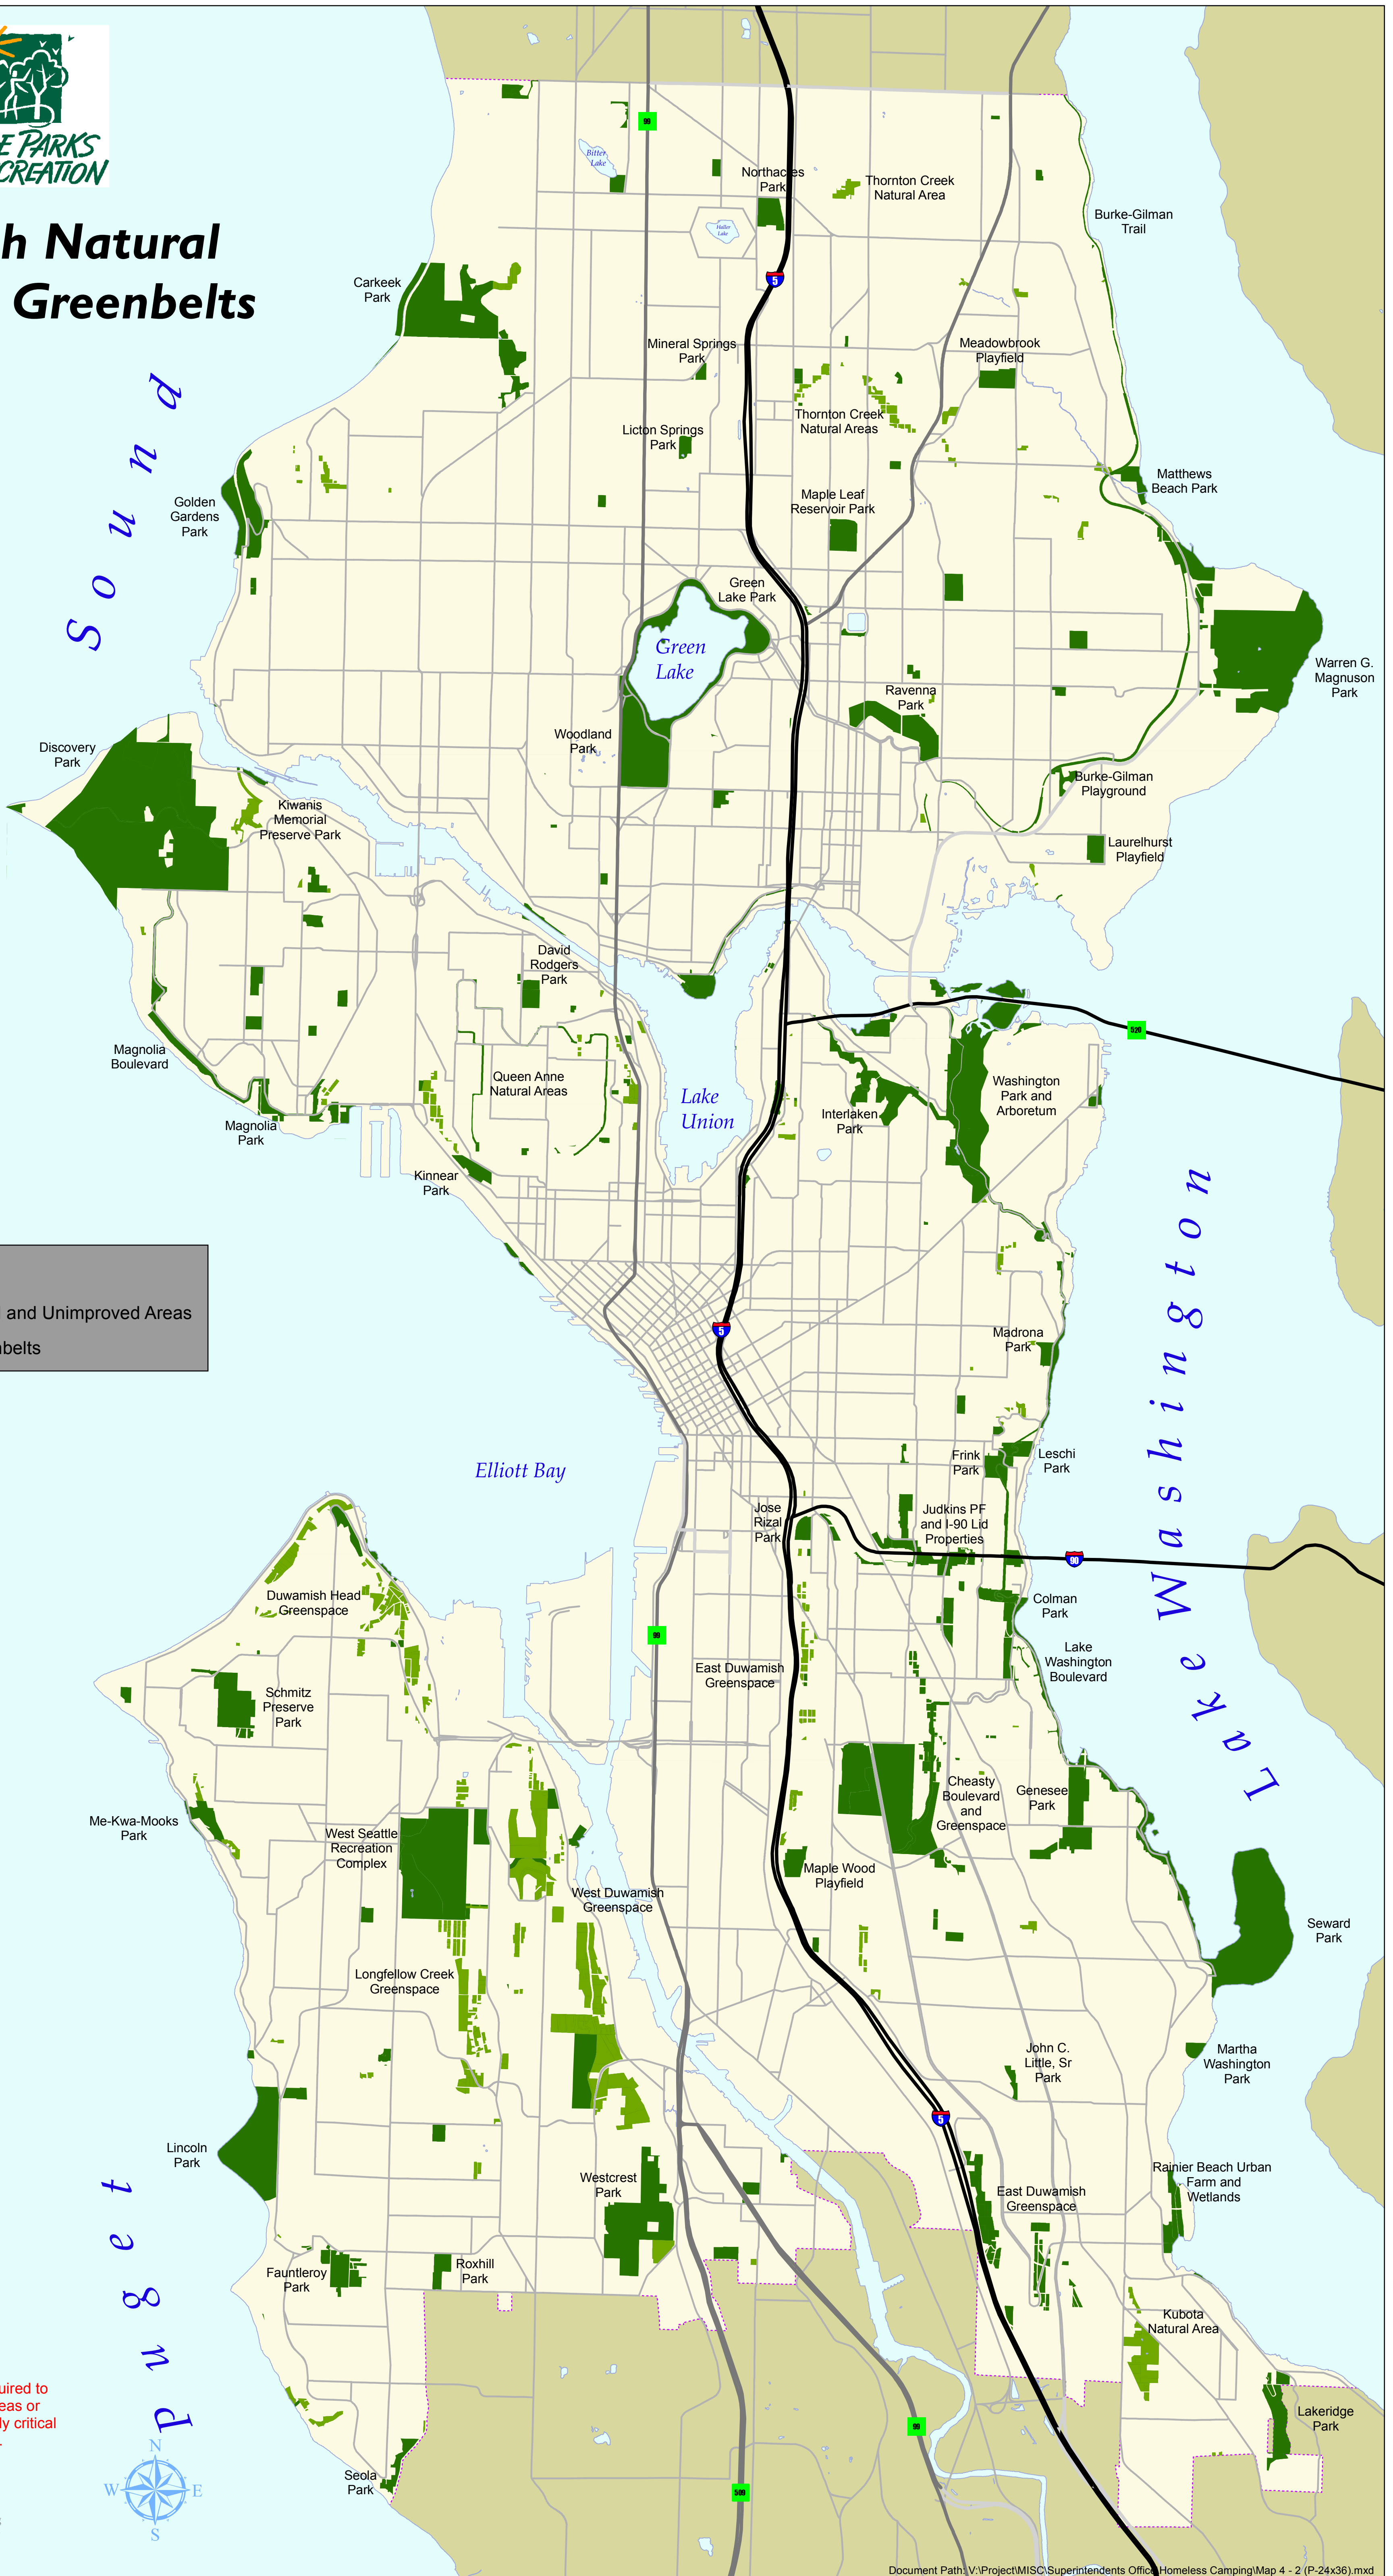

# Parks with Natural Areas and Greenbelts

**Legend**

- Parks with Improved and Unimproved Areas
- Natural Areas/Greenbelts

**NOTE:** Further analysis is required to verify potentially unsuitable areas or the presence of environmentally critical areas or other use restrictions.

©2016, CITY OF SEATTLE  
 All rights reserved.  
 No warranties of any sort, including accuracy, fitness or merchantability accompany this product.  
 Map Date: 10/5/2016