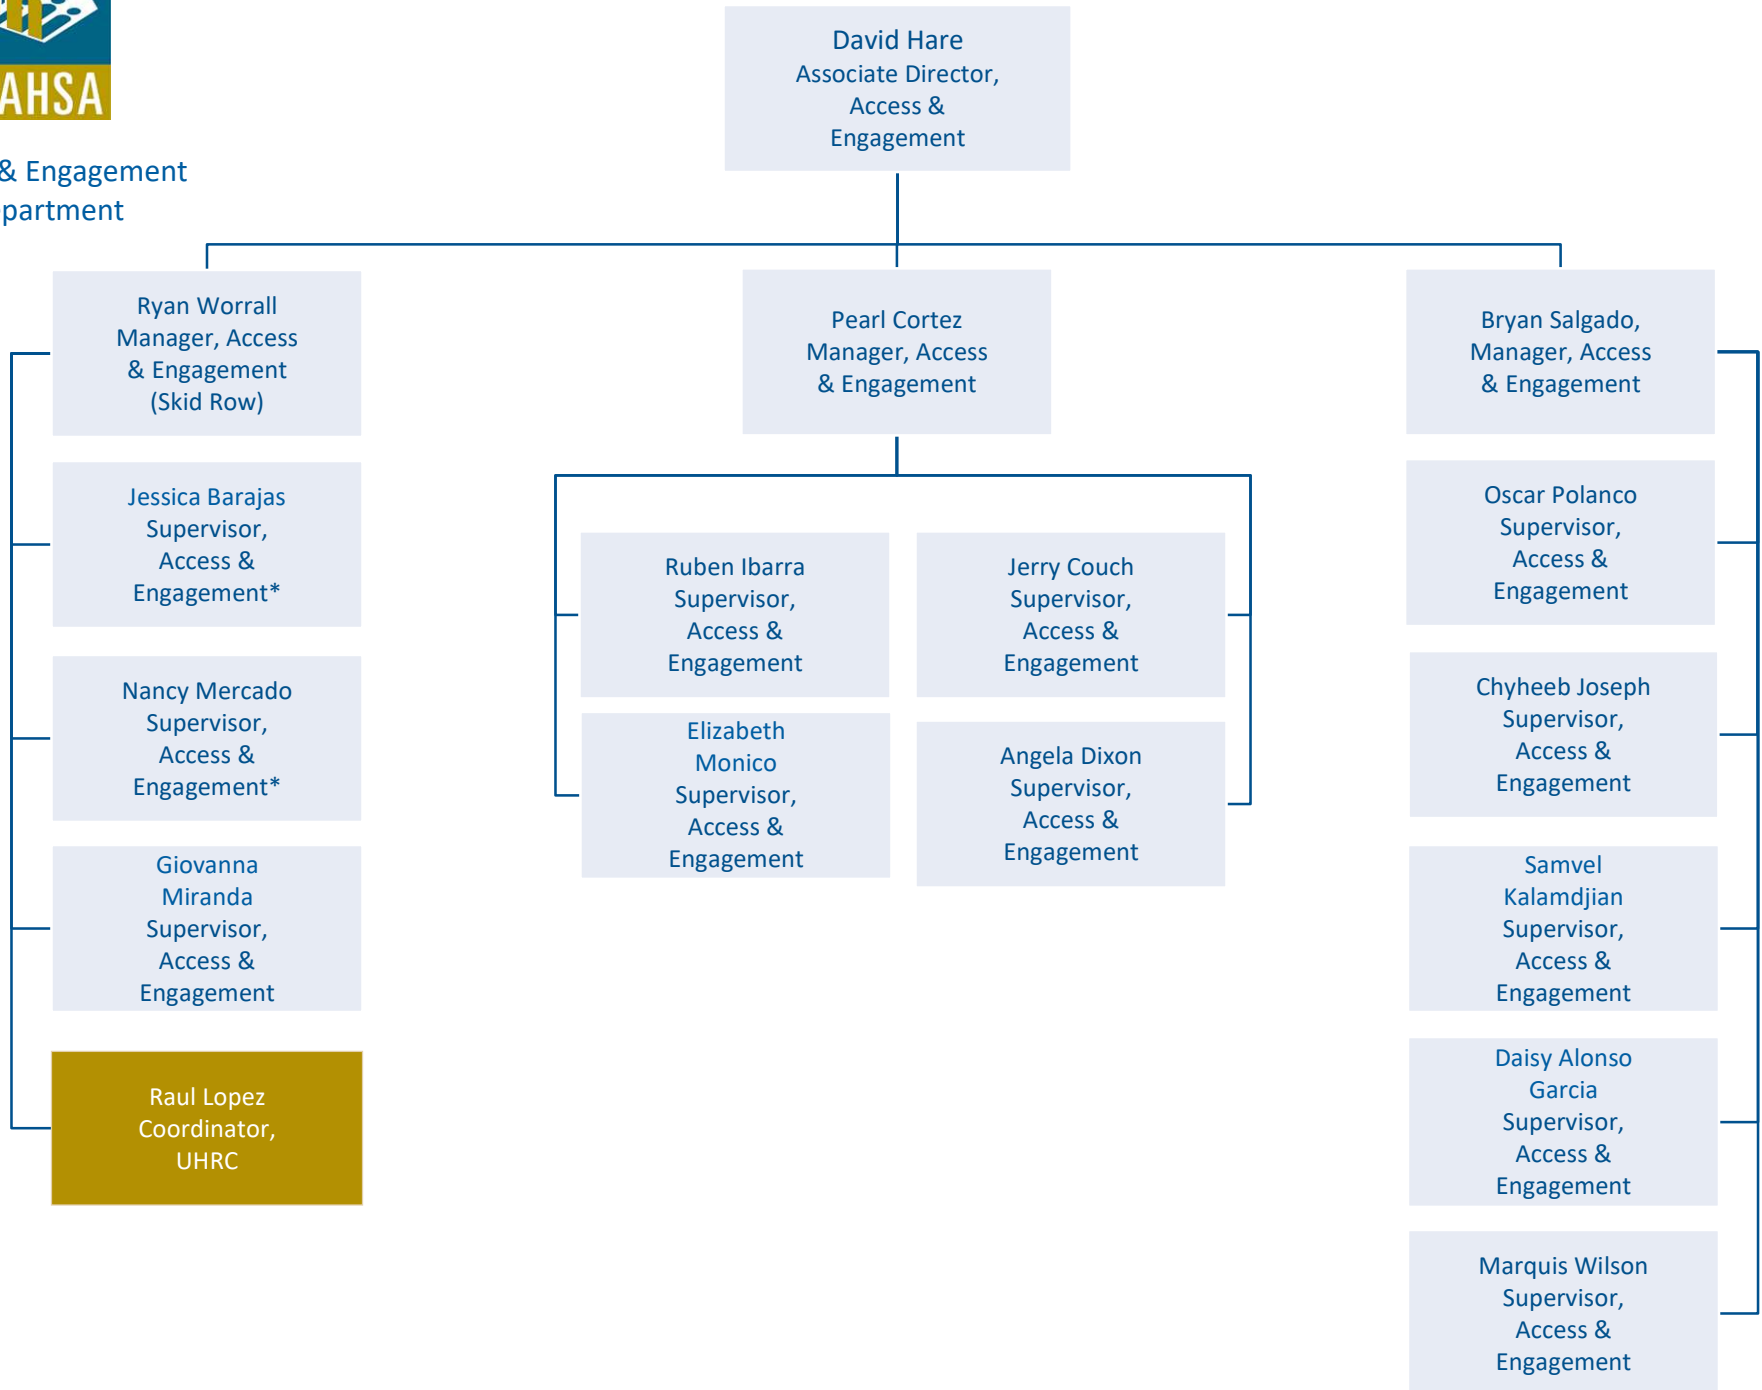

Deputy Chief Talent Officer

Deputy Chief Talent Officer

Deputy Chief Systems Officer

Deputy Chief of Analytics

Deputy Chief External Relations Officer

Deputy Chief Financial Officer

Deputy Chief / Sr. Advisor, CEO

Access & Engagement Department

Access & Engagement
Department

Access & Engagement
Department

Access & Engagement
Department

Vacant
Associate Director,
Unsheltered
Strategies

John Bugajski
Manger, Data &
Performance

Veronica Morrison
Associate
Director, Special
Projects

Viron Vargas
Manager,
MDCRT

Kalvin Small
Acting Manager,
Welcome
Navigation
Center

Delicia Miller
Supervisor,
MDCRT

Derrick Mosley
Supervisor,
MDCRT

Kalvin Small
Supervisor,
Welcome
Navigation Center