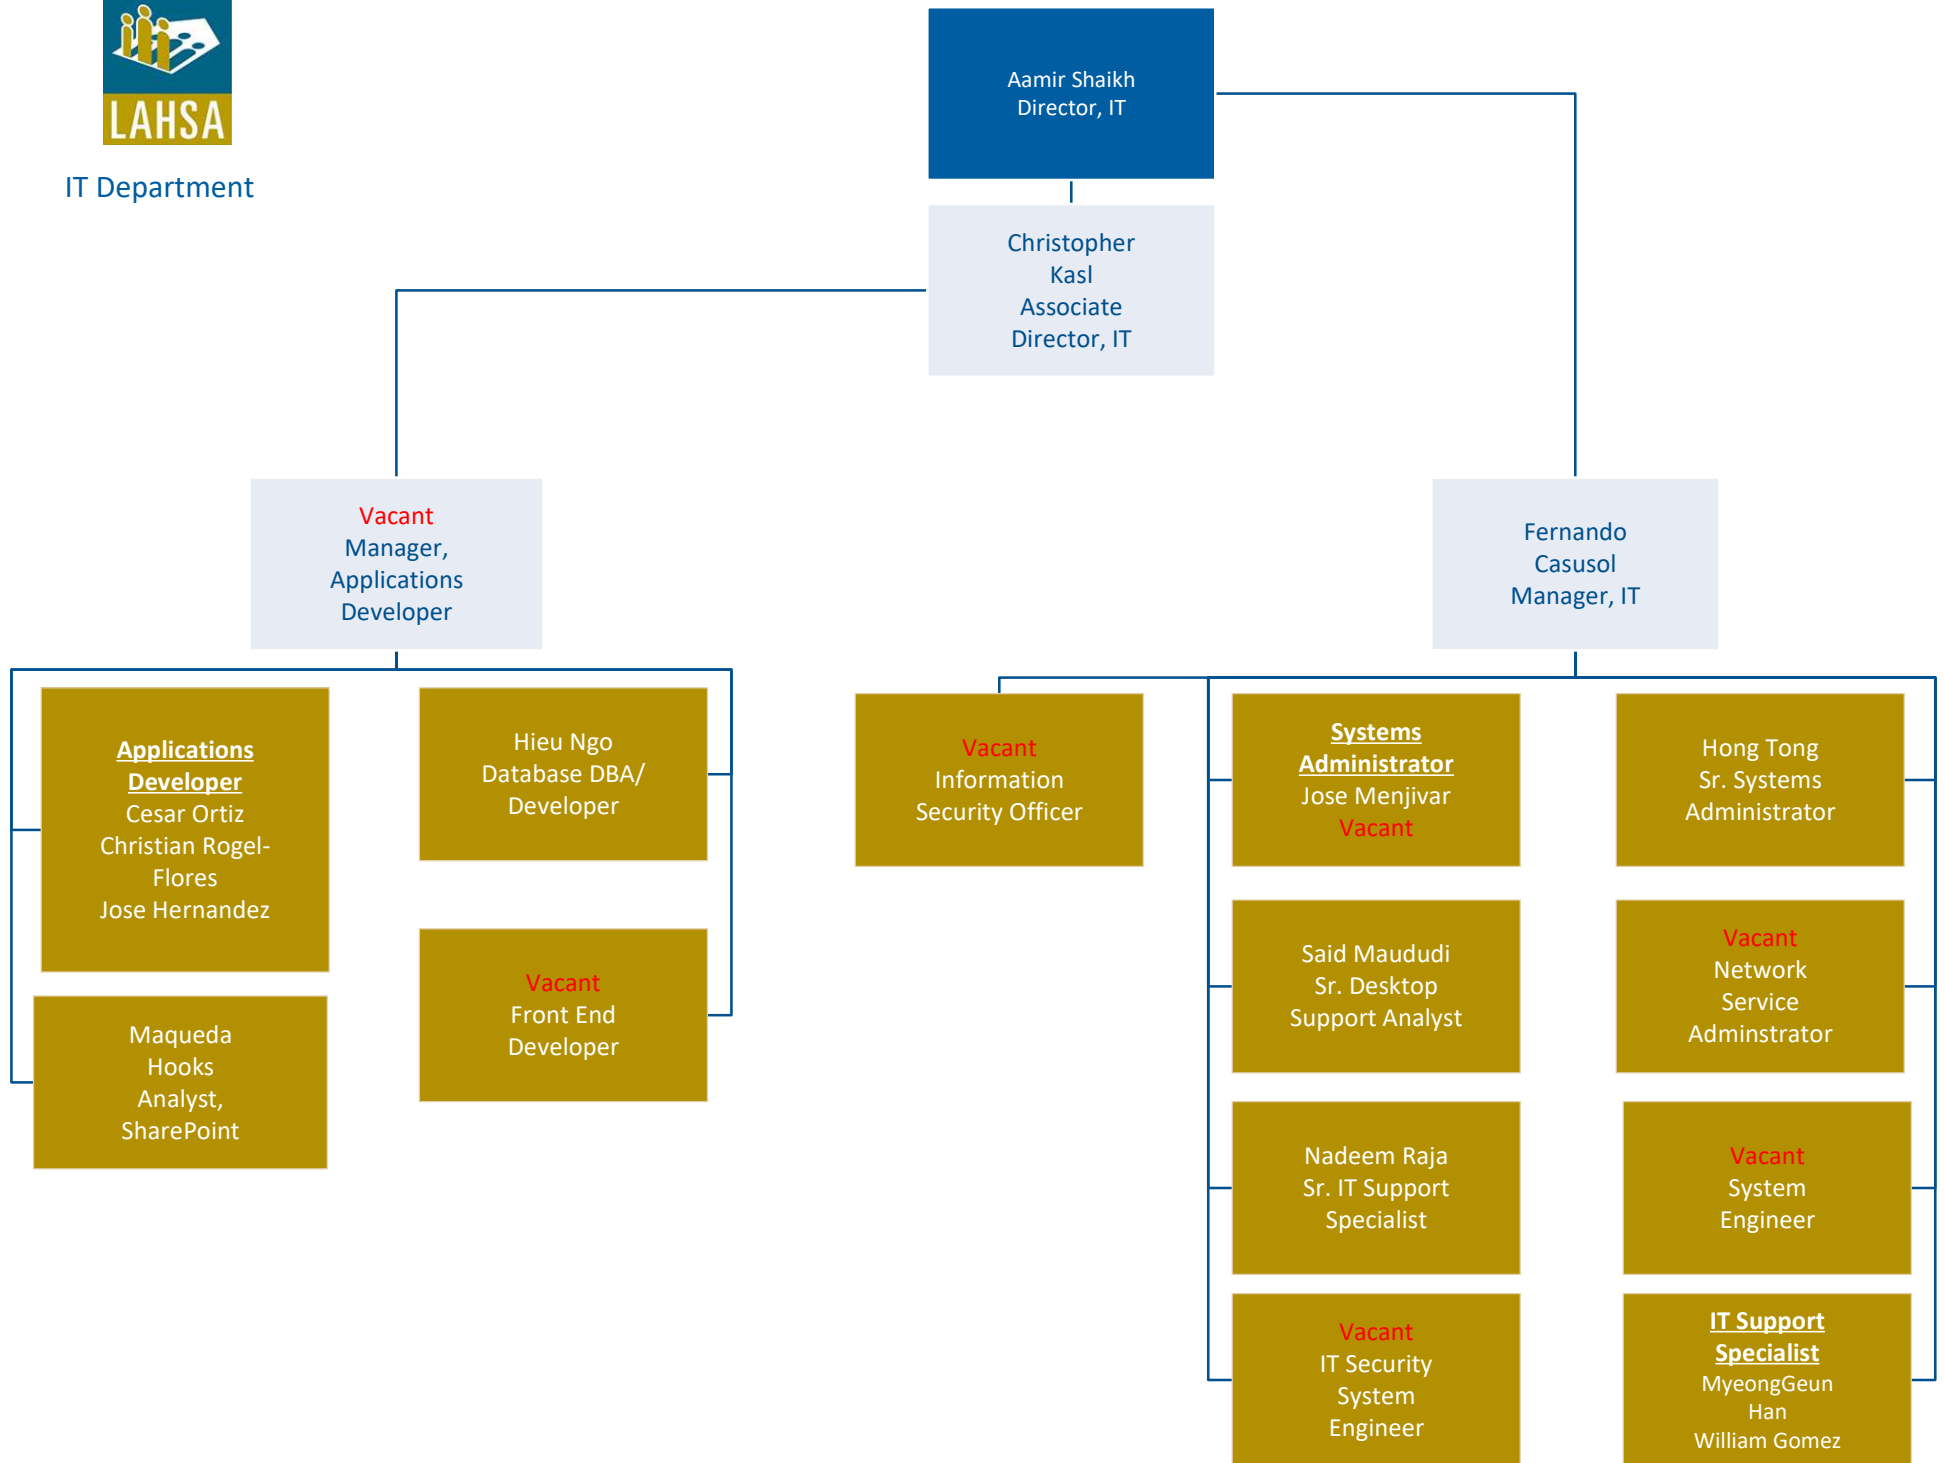

Interim Housing Department

Interim Housing Department

Interim Housing Department

IT Department

IT Department

Operations

Permanent Housing Department

Permanent Housing
Department (DRAFT)

Veronica Morrison
Associate
Director, Special
Projects

Viron Vargas
Manager,
MDCRT

Kalvin Small
Acting Manager,
Welcome
Navigation
Center

Delicia Miller
Supervisor,
MDCRT

Derrick Mosley
Supervisor,
MDCRT

Kalvin Small
Supervisor,
Welcome
Navigation Center