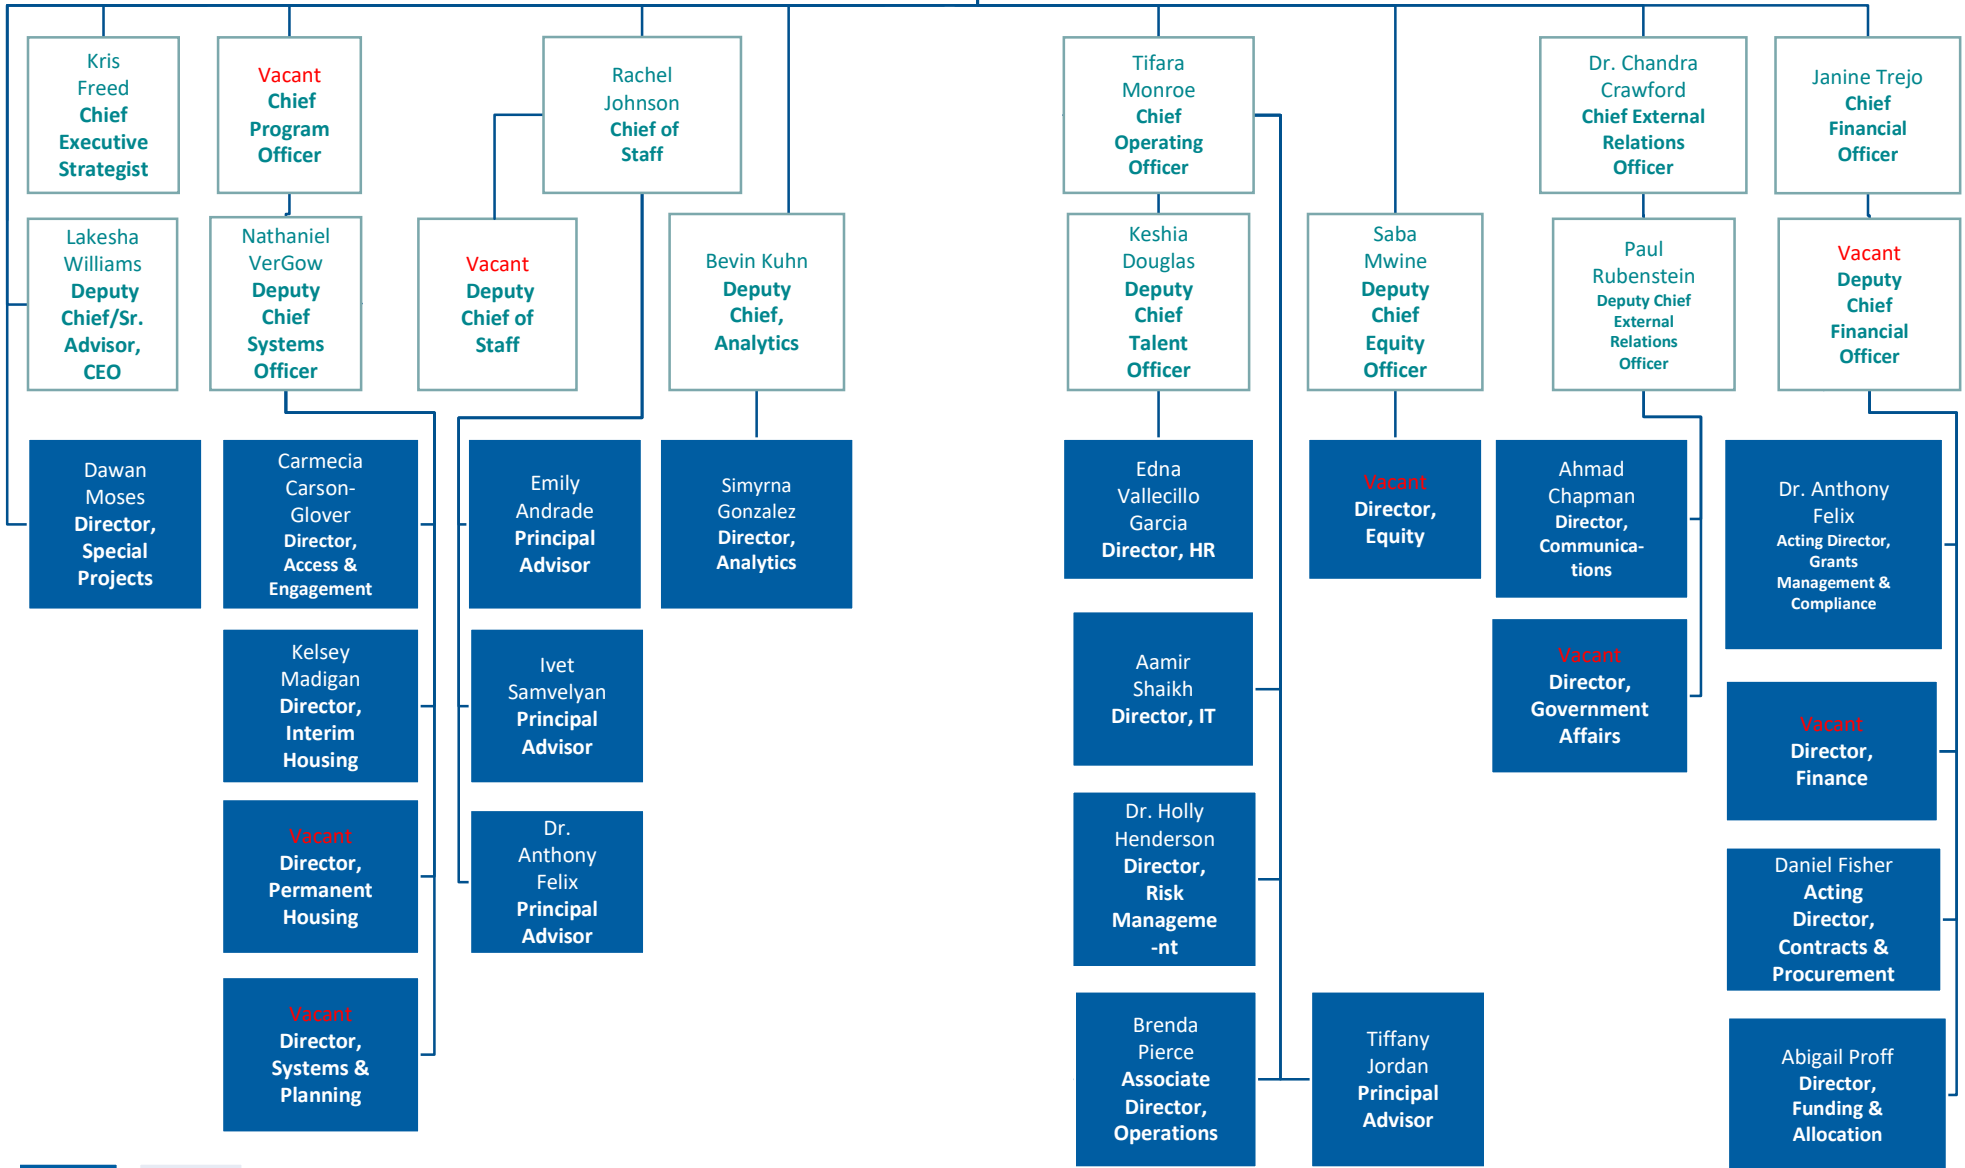

Lisa Flores
Sr. Executive
Assistant, CEO

Dr. Va Lecia Adams
Kellum
Chief Executive Officer

2/1/2025

Executive Leadership

Directors

AD / Mgr/ Sup

Staff

*temporary

Chief Financial Officer

Chief Program Officer

Chief External Relations Officer

Chief of Staff

Chief Operating Officer

Deputy Chief Equity Officer

Deputy Chief Talent Officer

See next page

Deputy Chief Talent Officer

Deputy Chief Talent Officer

Deputy Chief Systems Officer

Deputy Chief of Analytics

Deputy Chief External Relations Officer

Deputy Chief Financial Officer

Deputy Chief / Sr. Advisor, CEO

Systems & Planning

Systems & Planning