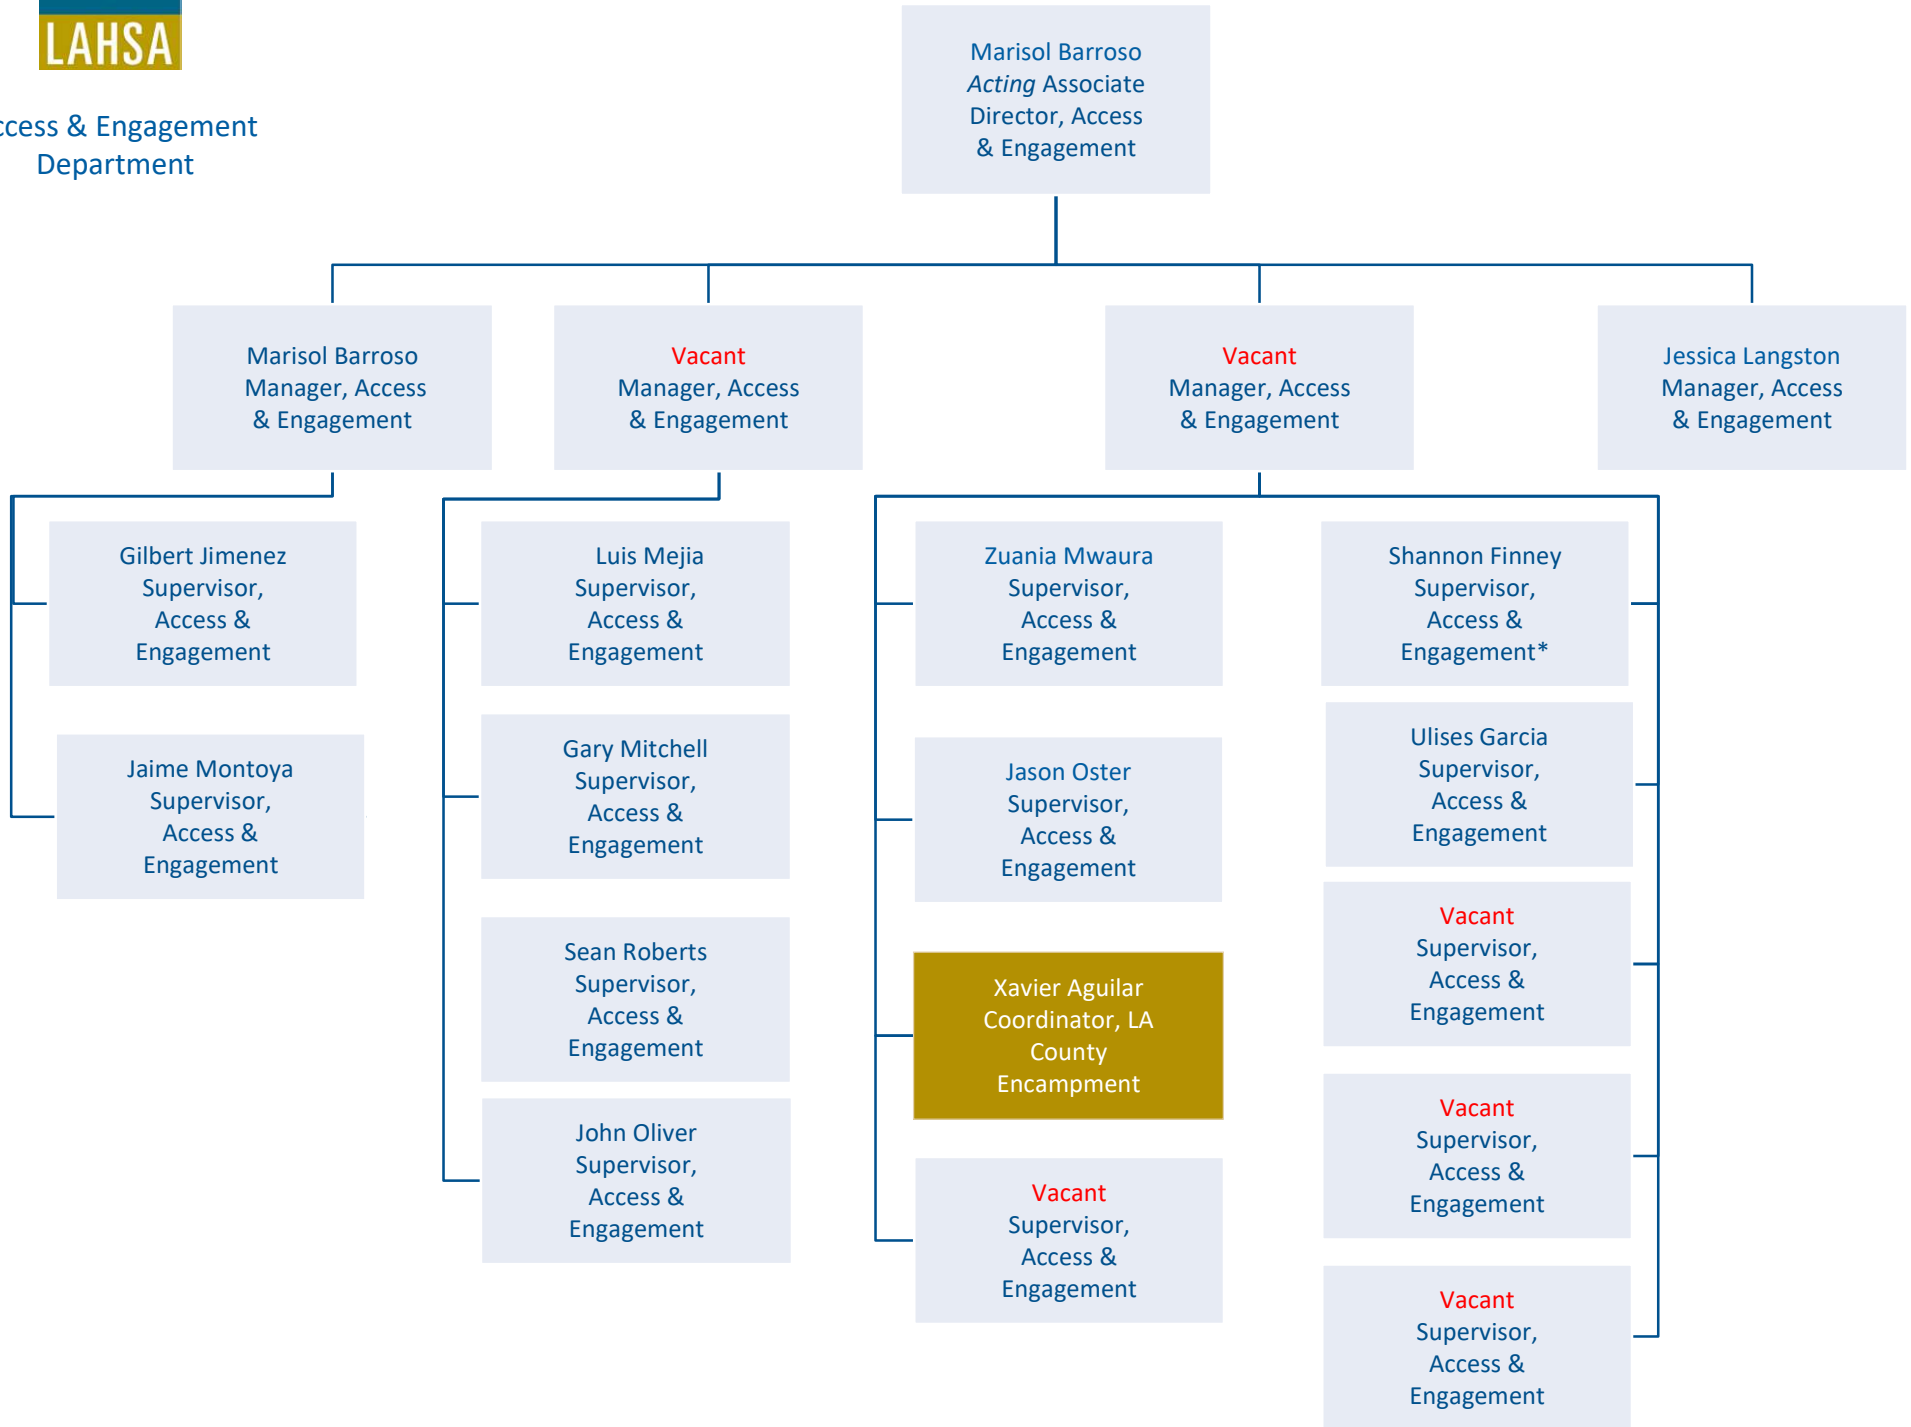

Access & Engagement
Department