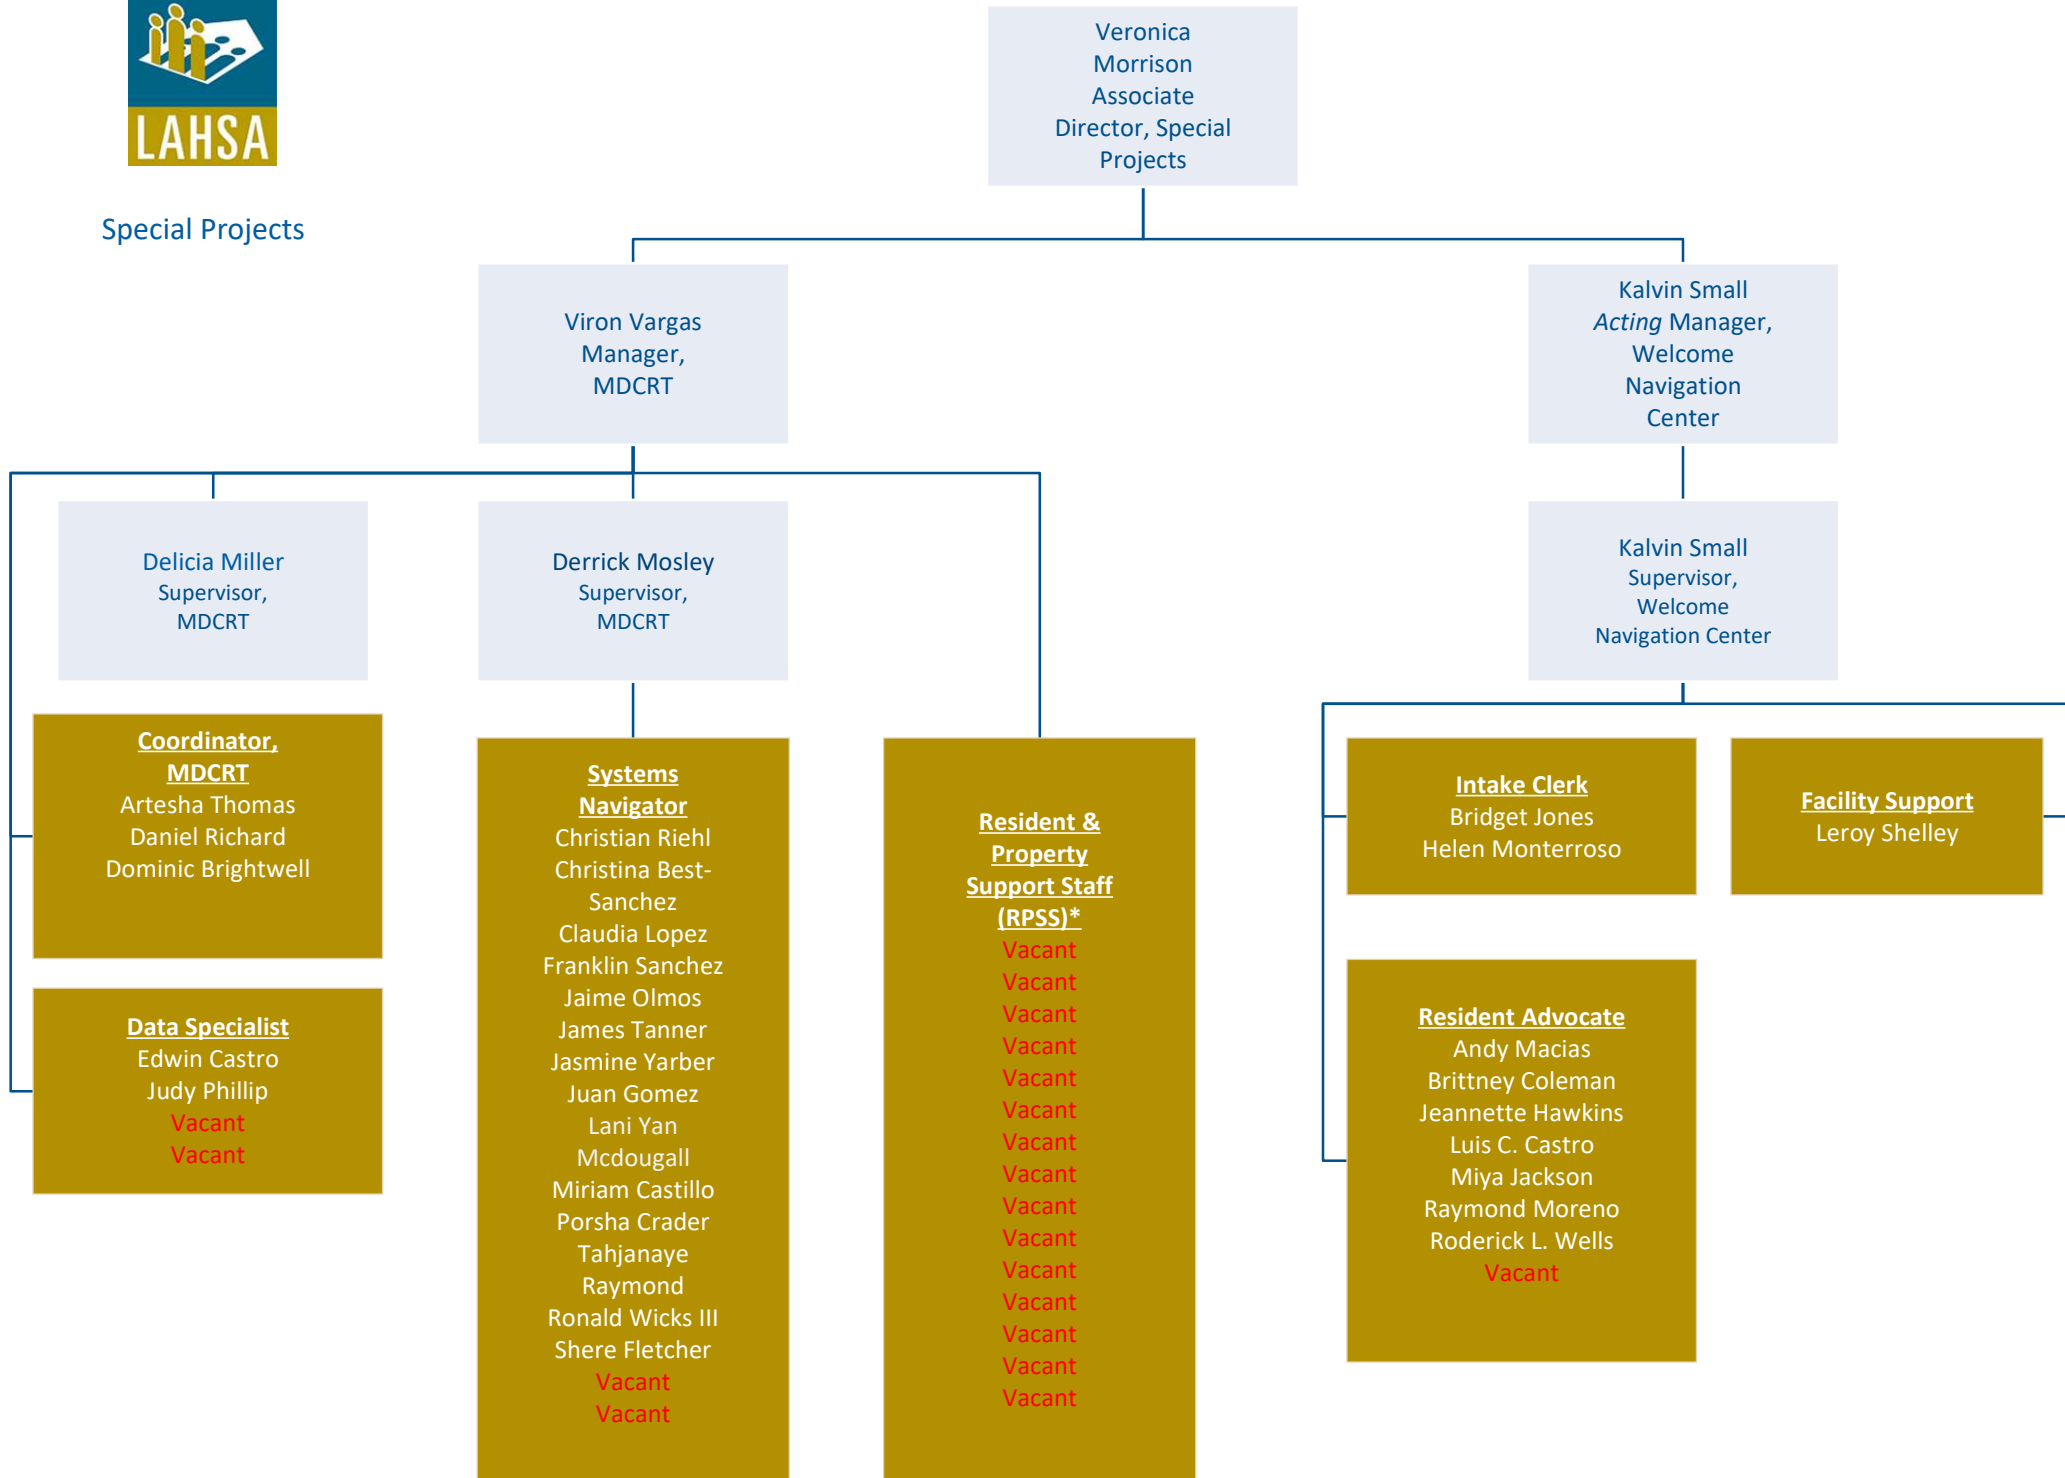

Interim Housing Department

Interim Housing Department

Interim Housing Department

IT Department

IT Department

Operations

Permanent Housing Department

Permanent Housing
Department (DRAFT)

Gabriela
Martinez
Associate
Director,
Permanent
Housing

See next page

Permanent Housing
Department (DRAFT)

Permanent Housing
Department

Risk Management

Special Projects

Special Projects

Special Projects

Veronica Morrison
Associate
Director, Special
Projects

Viron Vargas
Manager,
MDCRT

Kalvin Small
Acting Manager,
Welcome
Navigation
Center

Delicia Miller
Supervisor,
MDCRT

Derrick Mosley
Supervisor,
MDCRT

Kalvin Small
Supervisor,
Welcome
Navigation Center