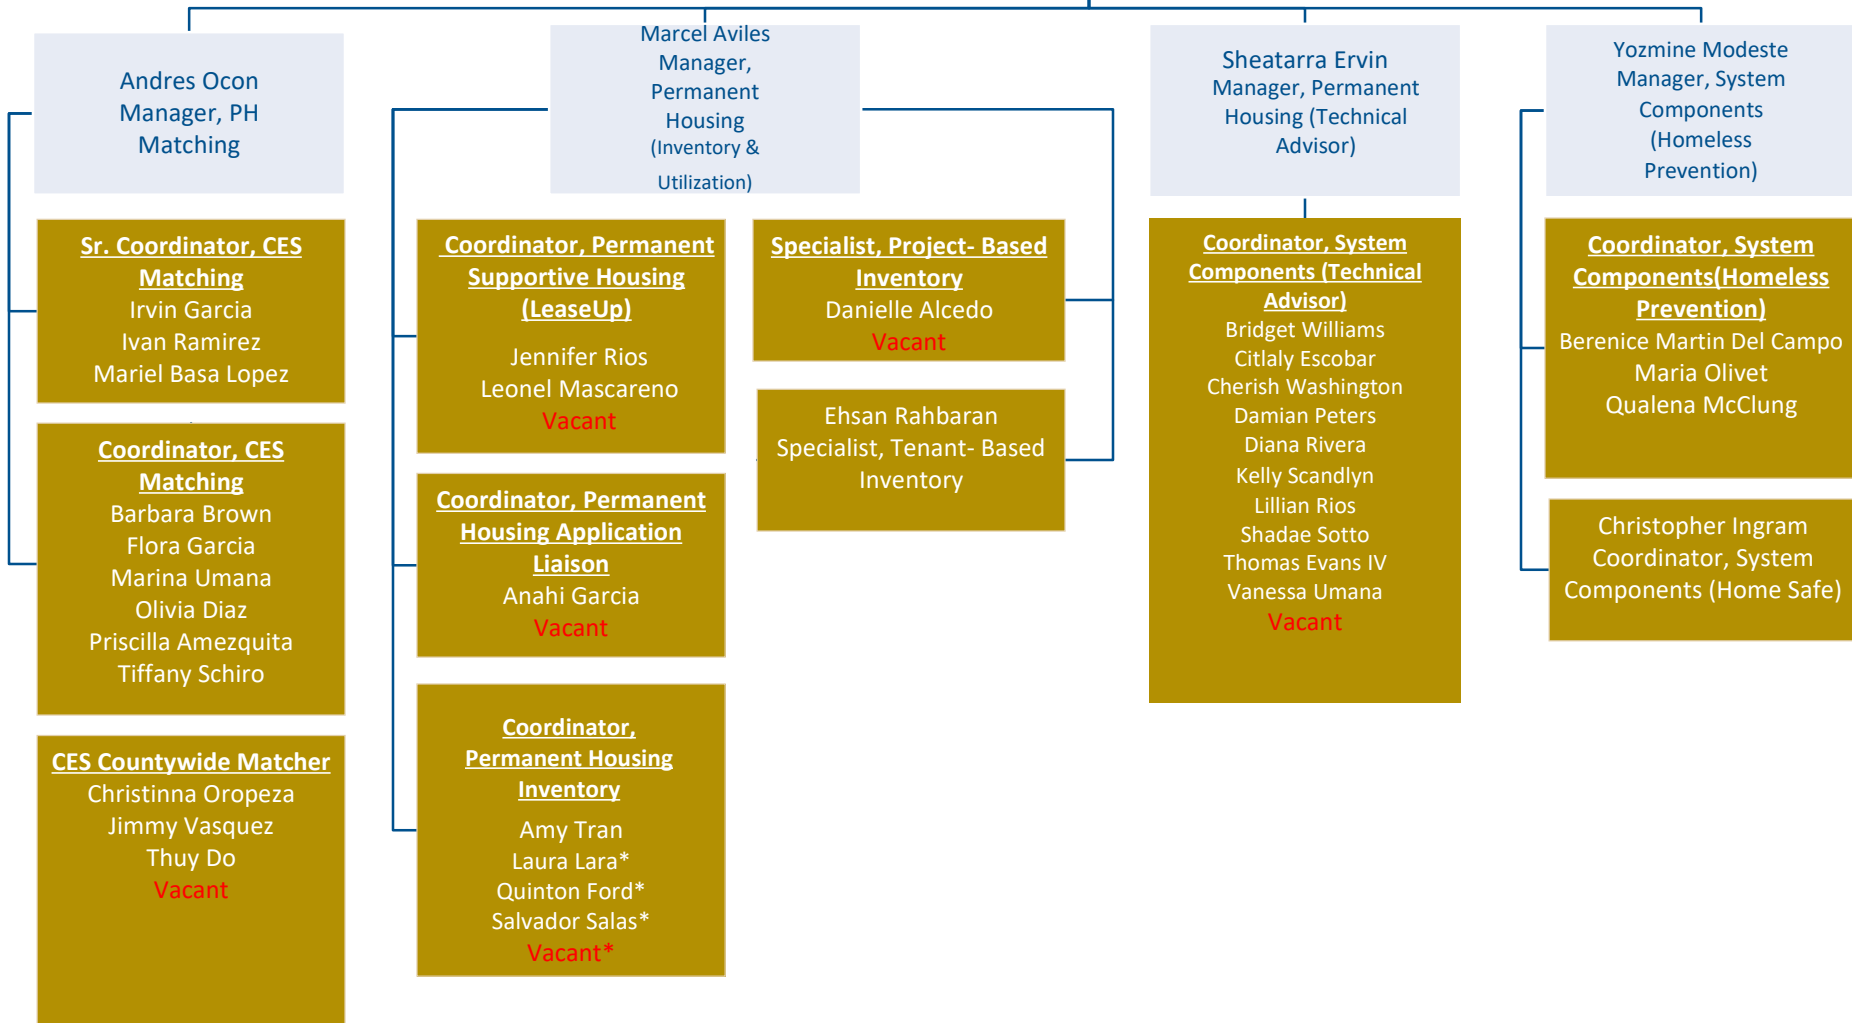

Permanent Housing
Department (DRAFT)

Gabriela
Martinez
Associate
Director,
Permanent
Housing

See next page