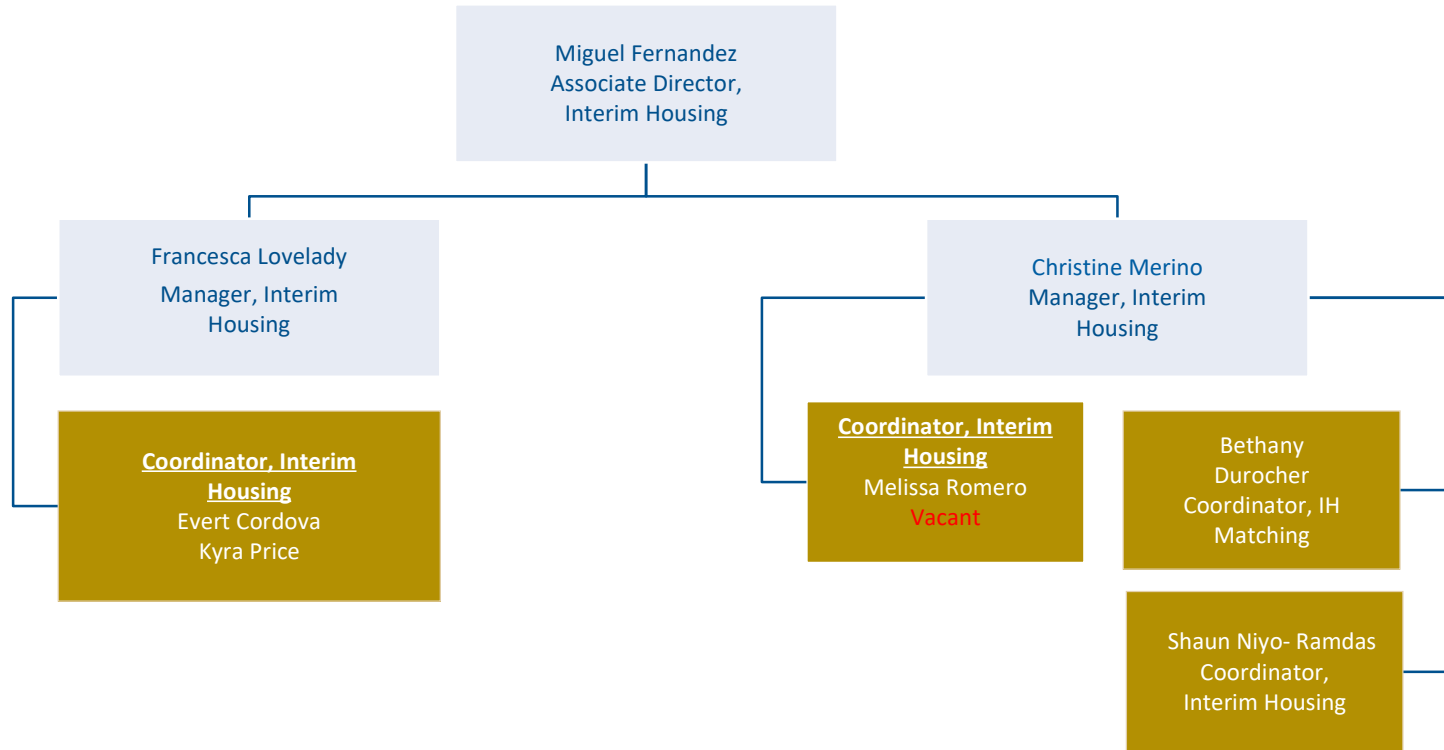

Interim Housing Department

Interim Housing Department

Interim Housing Department

IT Department

IT Department

Operations

Permanent Housing Department

Permanent Housing
Department (DRAFT)

Veronica Morrison
Associate
Director, Special
Projects

Viron Vargas
Manager,
MDCRT

Kalvin Small
Acting Manager,
Welcome
Navigation
Center

Delicia Miller
Supervisor,
MDCRT

Derrick Mosley
Supervisor,
MDCRT

Kalvin Small
Supervisor,
Welcome
Navigation Center