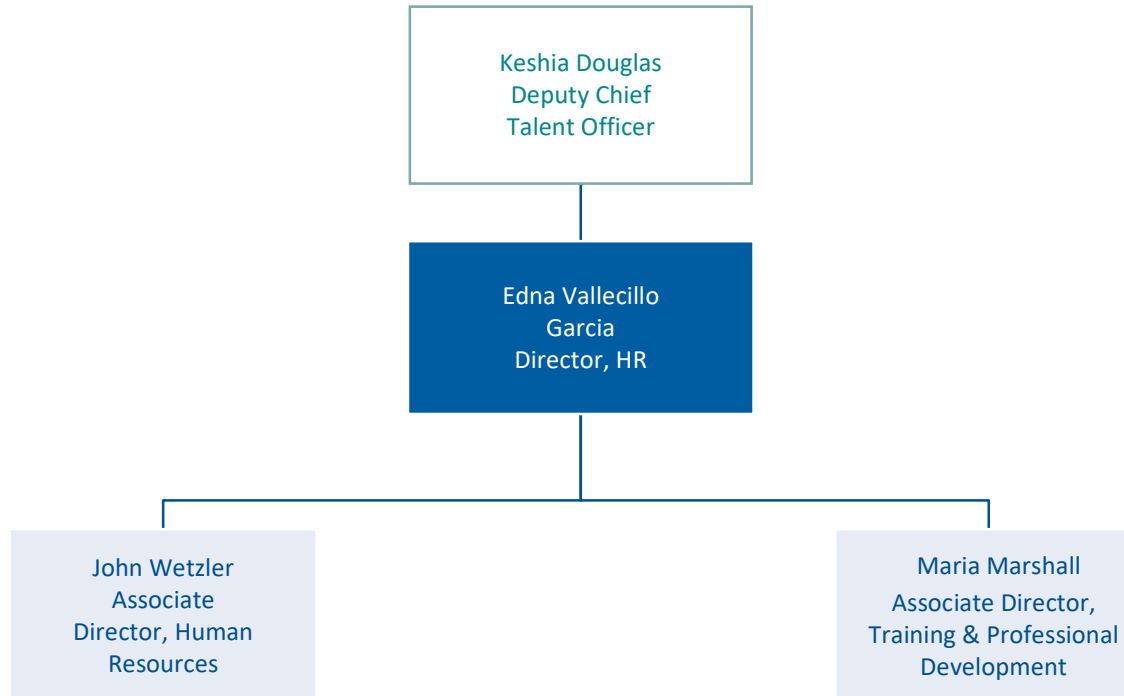

Human Resources Department