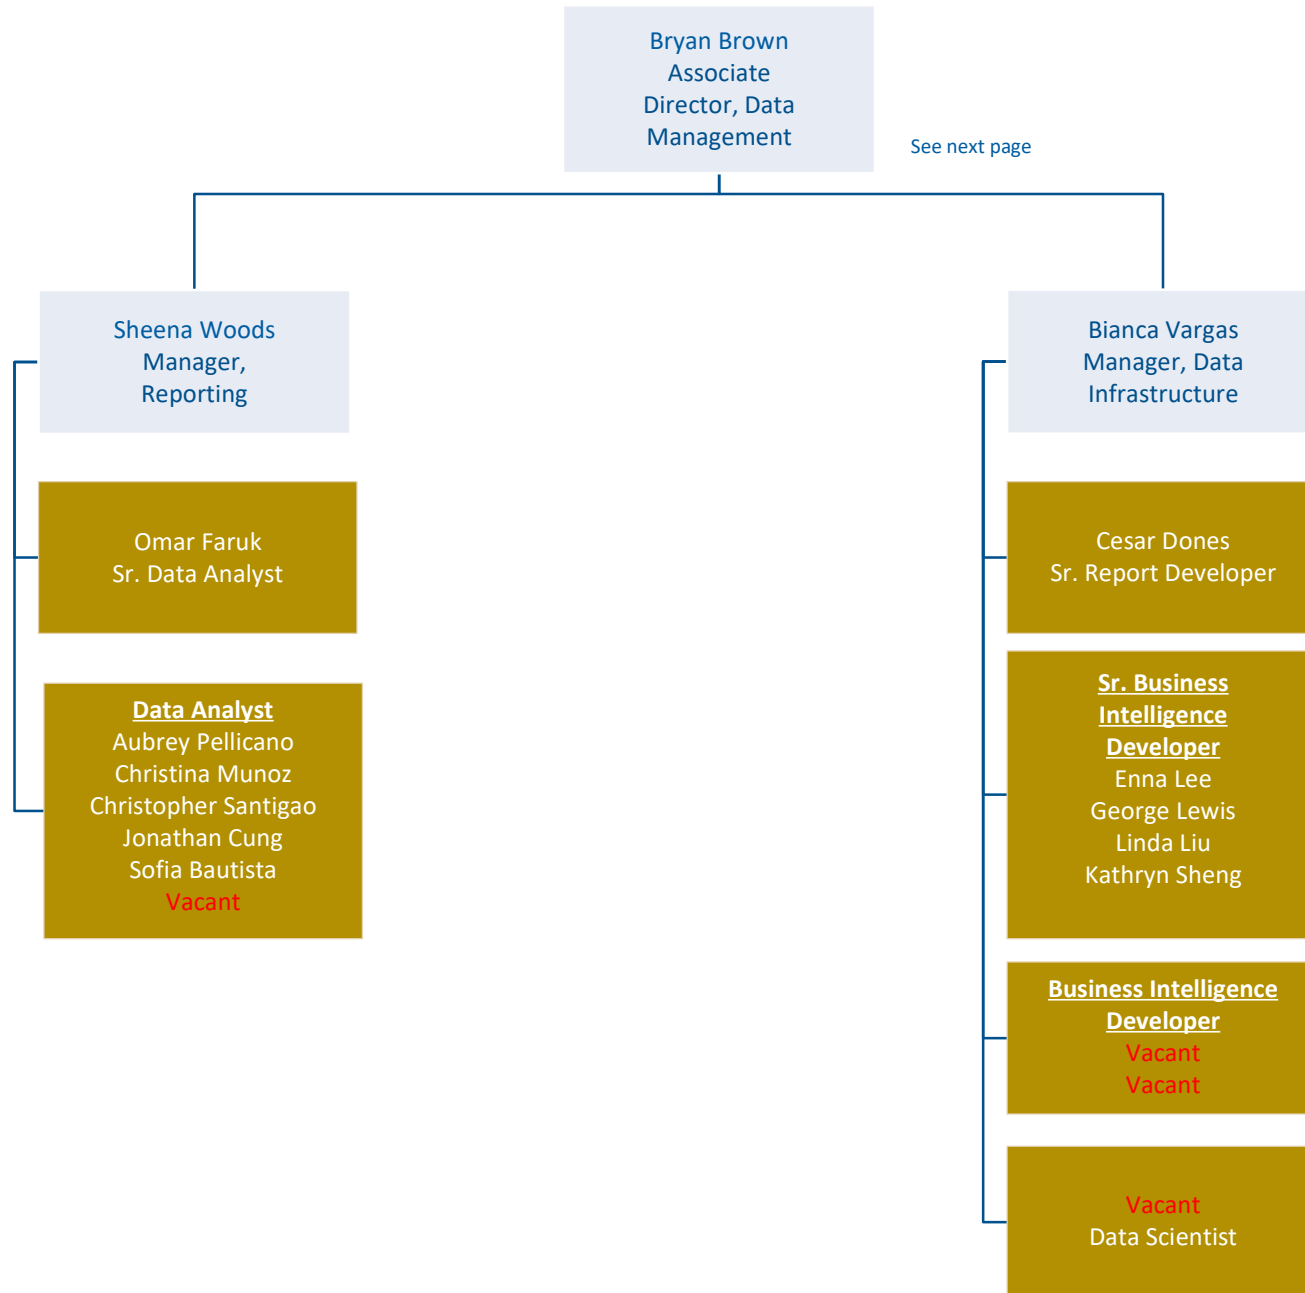

Data Analytics
Department