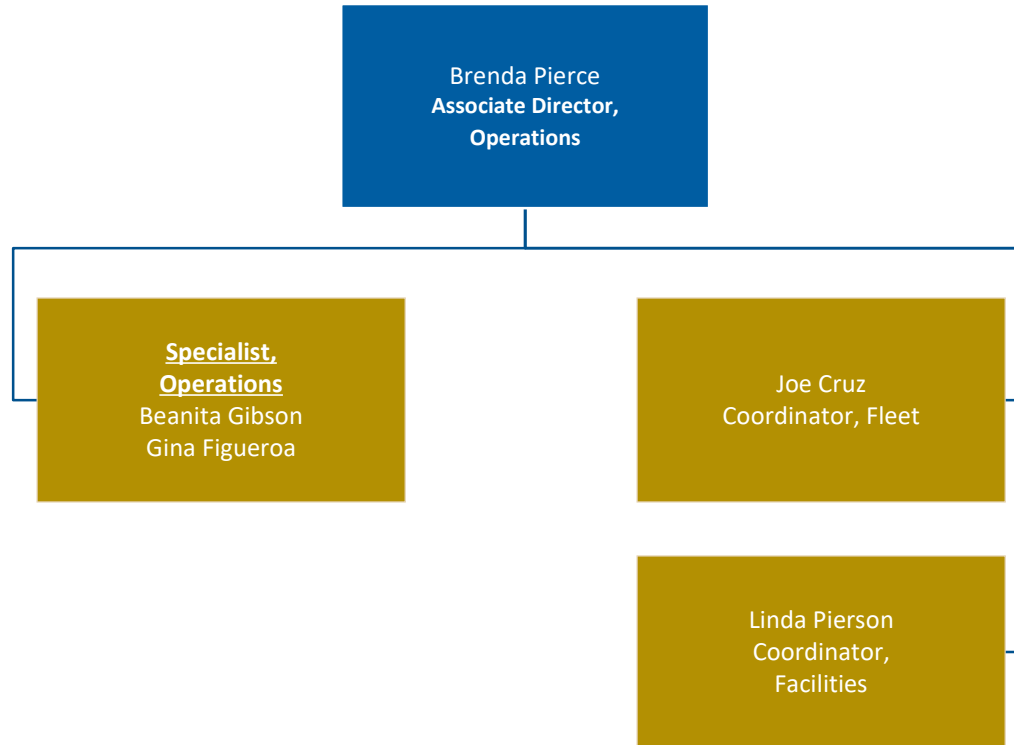

Operations