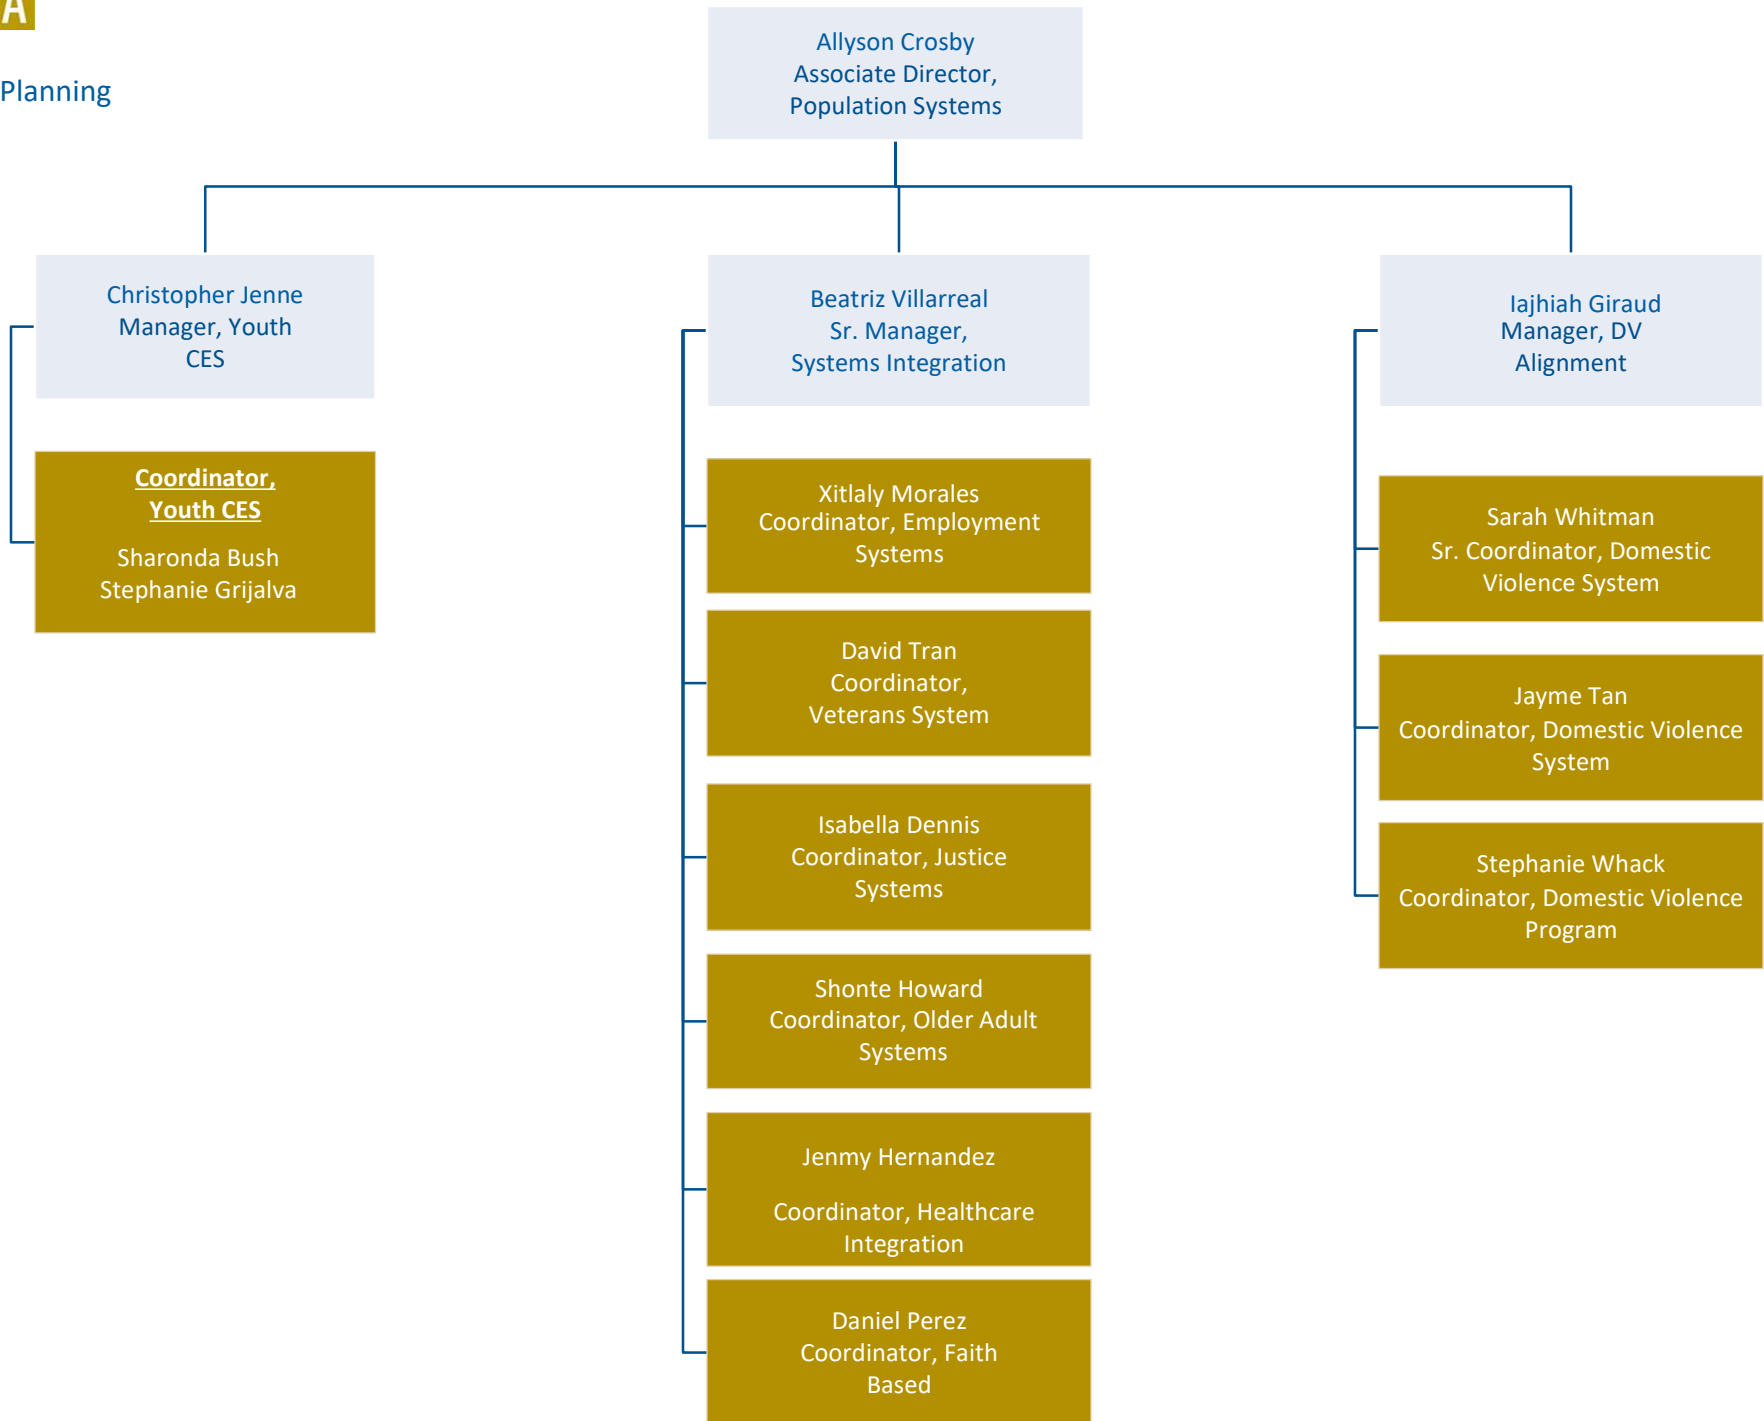

Facility Support

Leroy Shelley

Resident Advocate

Andy Macias
Brittney Coleman
Jeannette Hawkins
Luis C. Castro
Miya Jackson
Raymond Moreno
Roderick L. Wells
Vacant

Systems & Planning

Systems & Planning

Systems & Planning

Systems & Planning

Systems & Planning