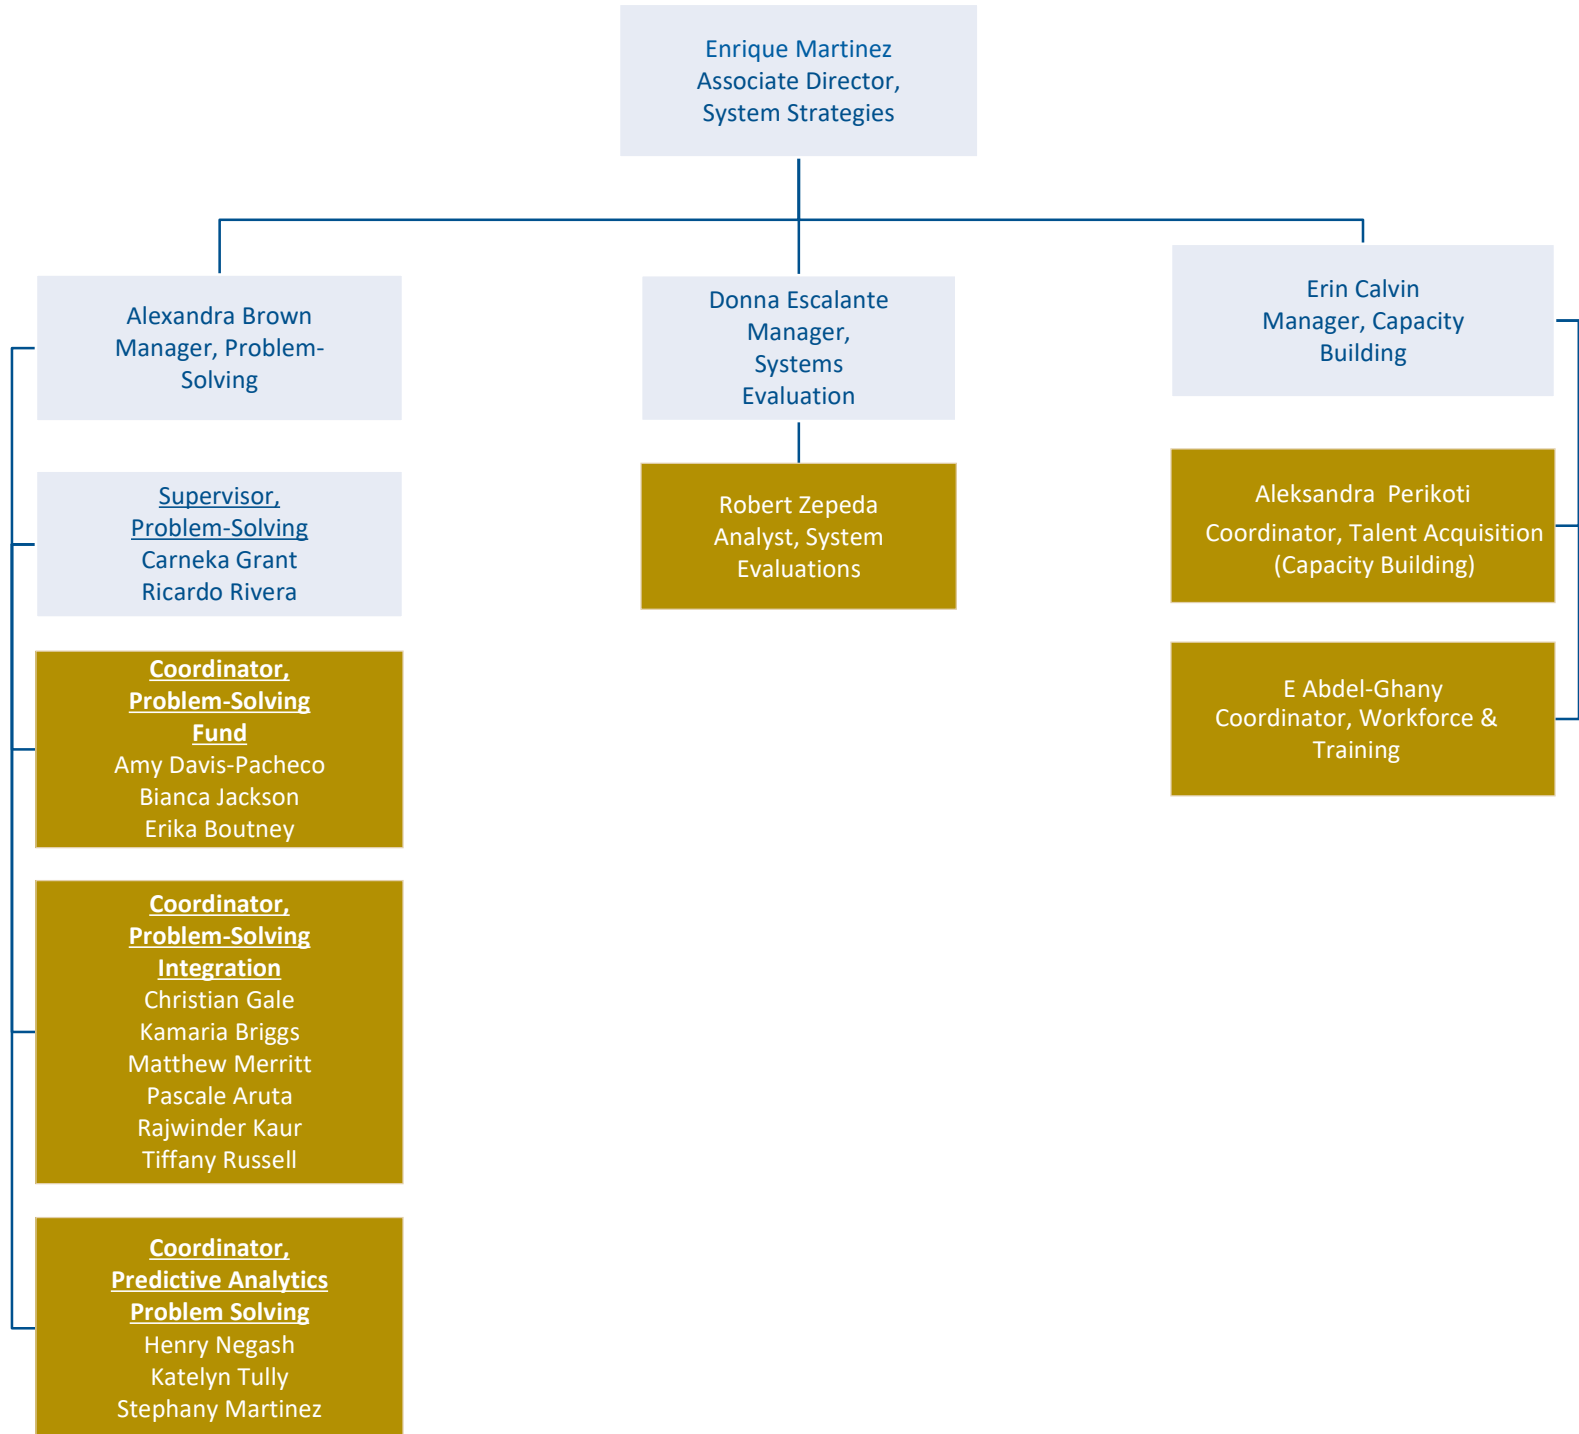

Facility Support

Leroy Shelley

Resident Advocate

Andy Macias
Brittney Coleman
Jeannette Hawkins
Luis C. Castro
Miya Jackson
Raymond Moreno
Roderick L. Wells
Vacant

Systems & Planning

Systems & Planning

Systems & Planning

Systems & Planning

Systems & Planning