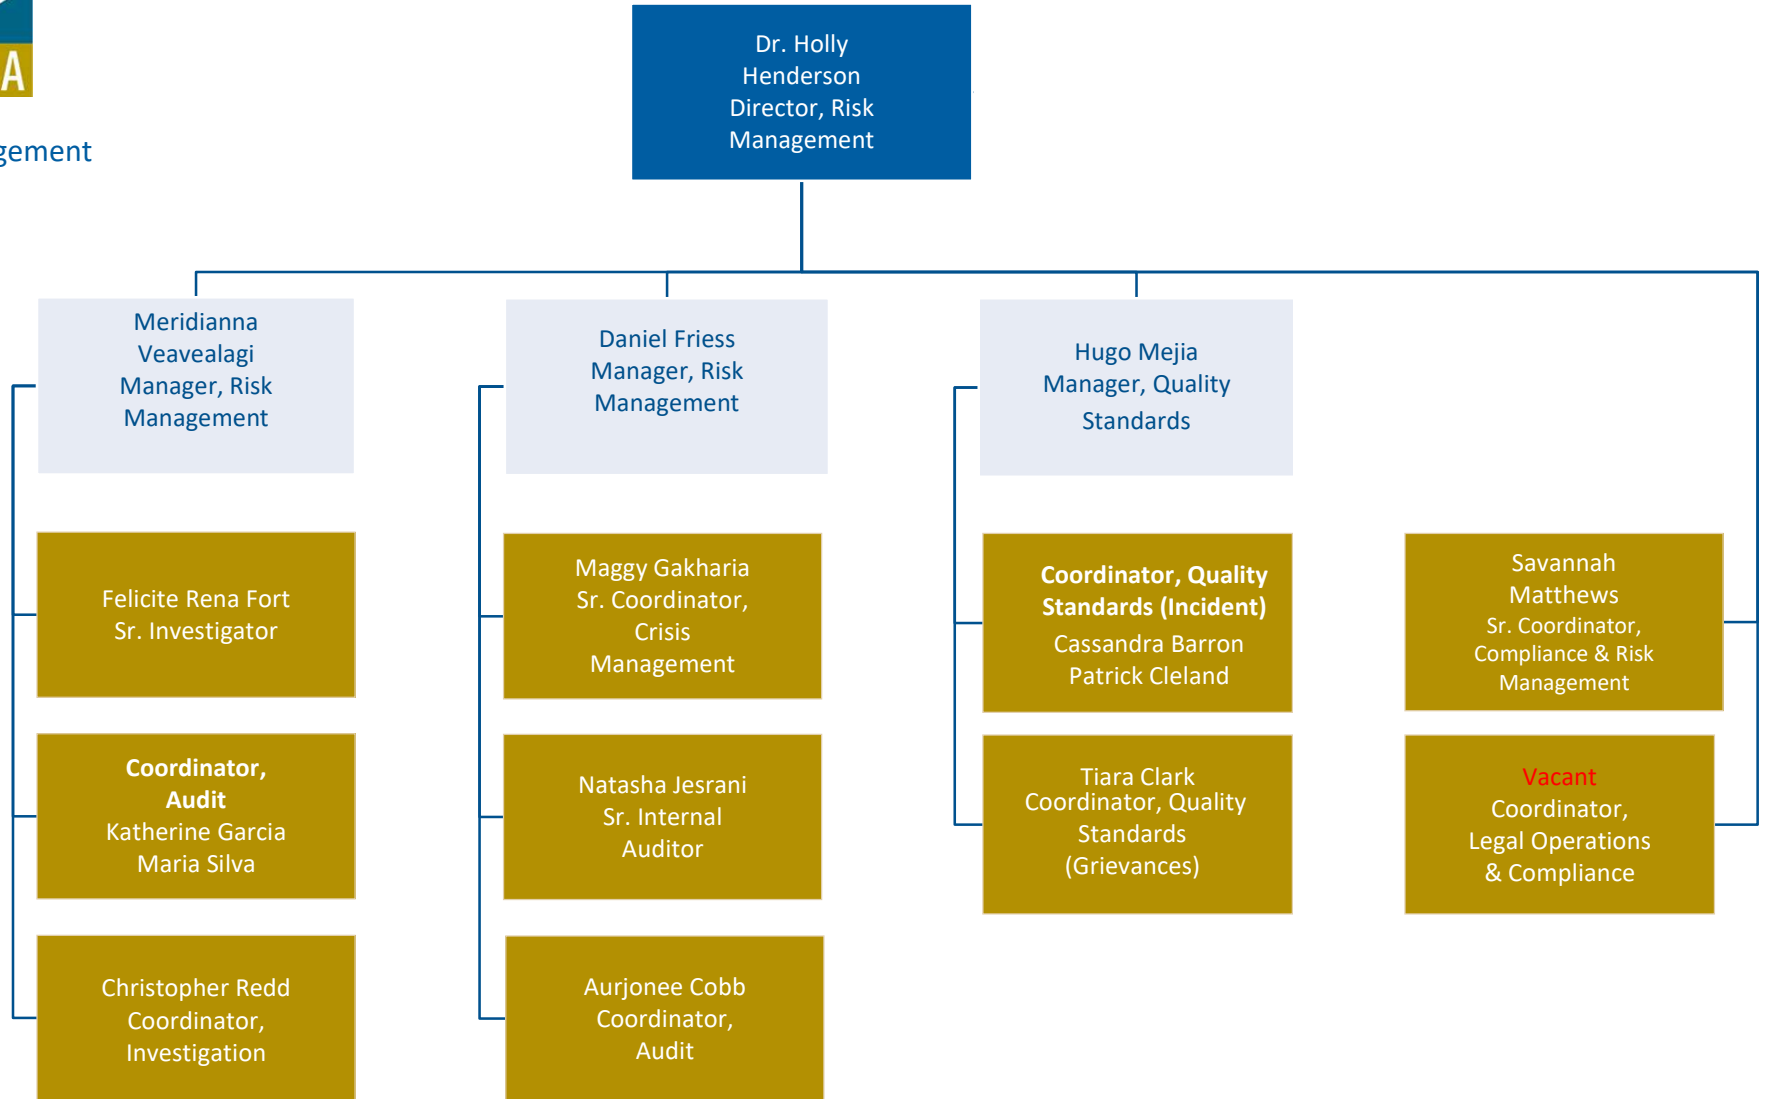

Interim Housing Department

Interim Housing Department

Interim Housing Department

IT Department

IT Department

Operations

Permanent Housing Department

Permanent Housing
Department (DRAFT)

Gabriela
Martinez
Associate
Director,
Permanent
Housing

See next page

Permanent Housing
Department (DRAFT)

Permanent Housing
Department

Risk Management

Special Projects

Special Projects

Special Projects

Veronica Morrison
Associate
Director, Special
Projects

Viron Vargas
Manager,
MDCRT

Kalvin Small
Acting Manager,
Welcome
Navigation
Center

Delicia Miller
Supervisor,
MDCRT

Derrick Mosley
Supervisor,
MDCRT

Kalvin Small
Supervisor,
Welcome
Navigation Center