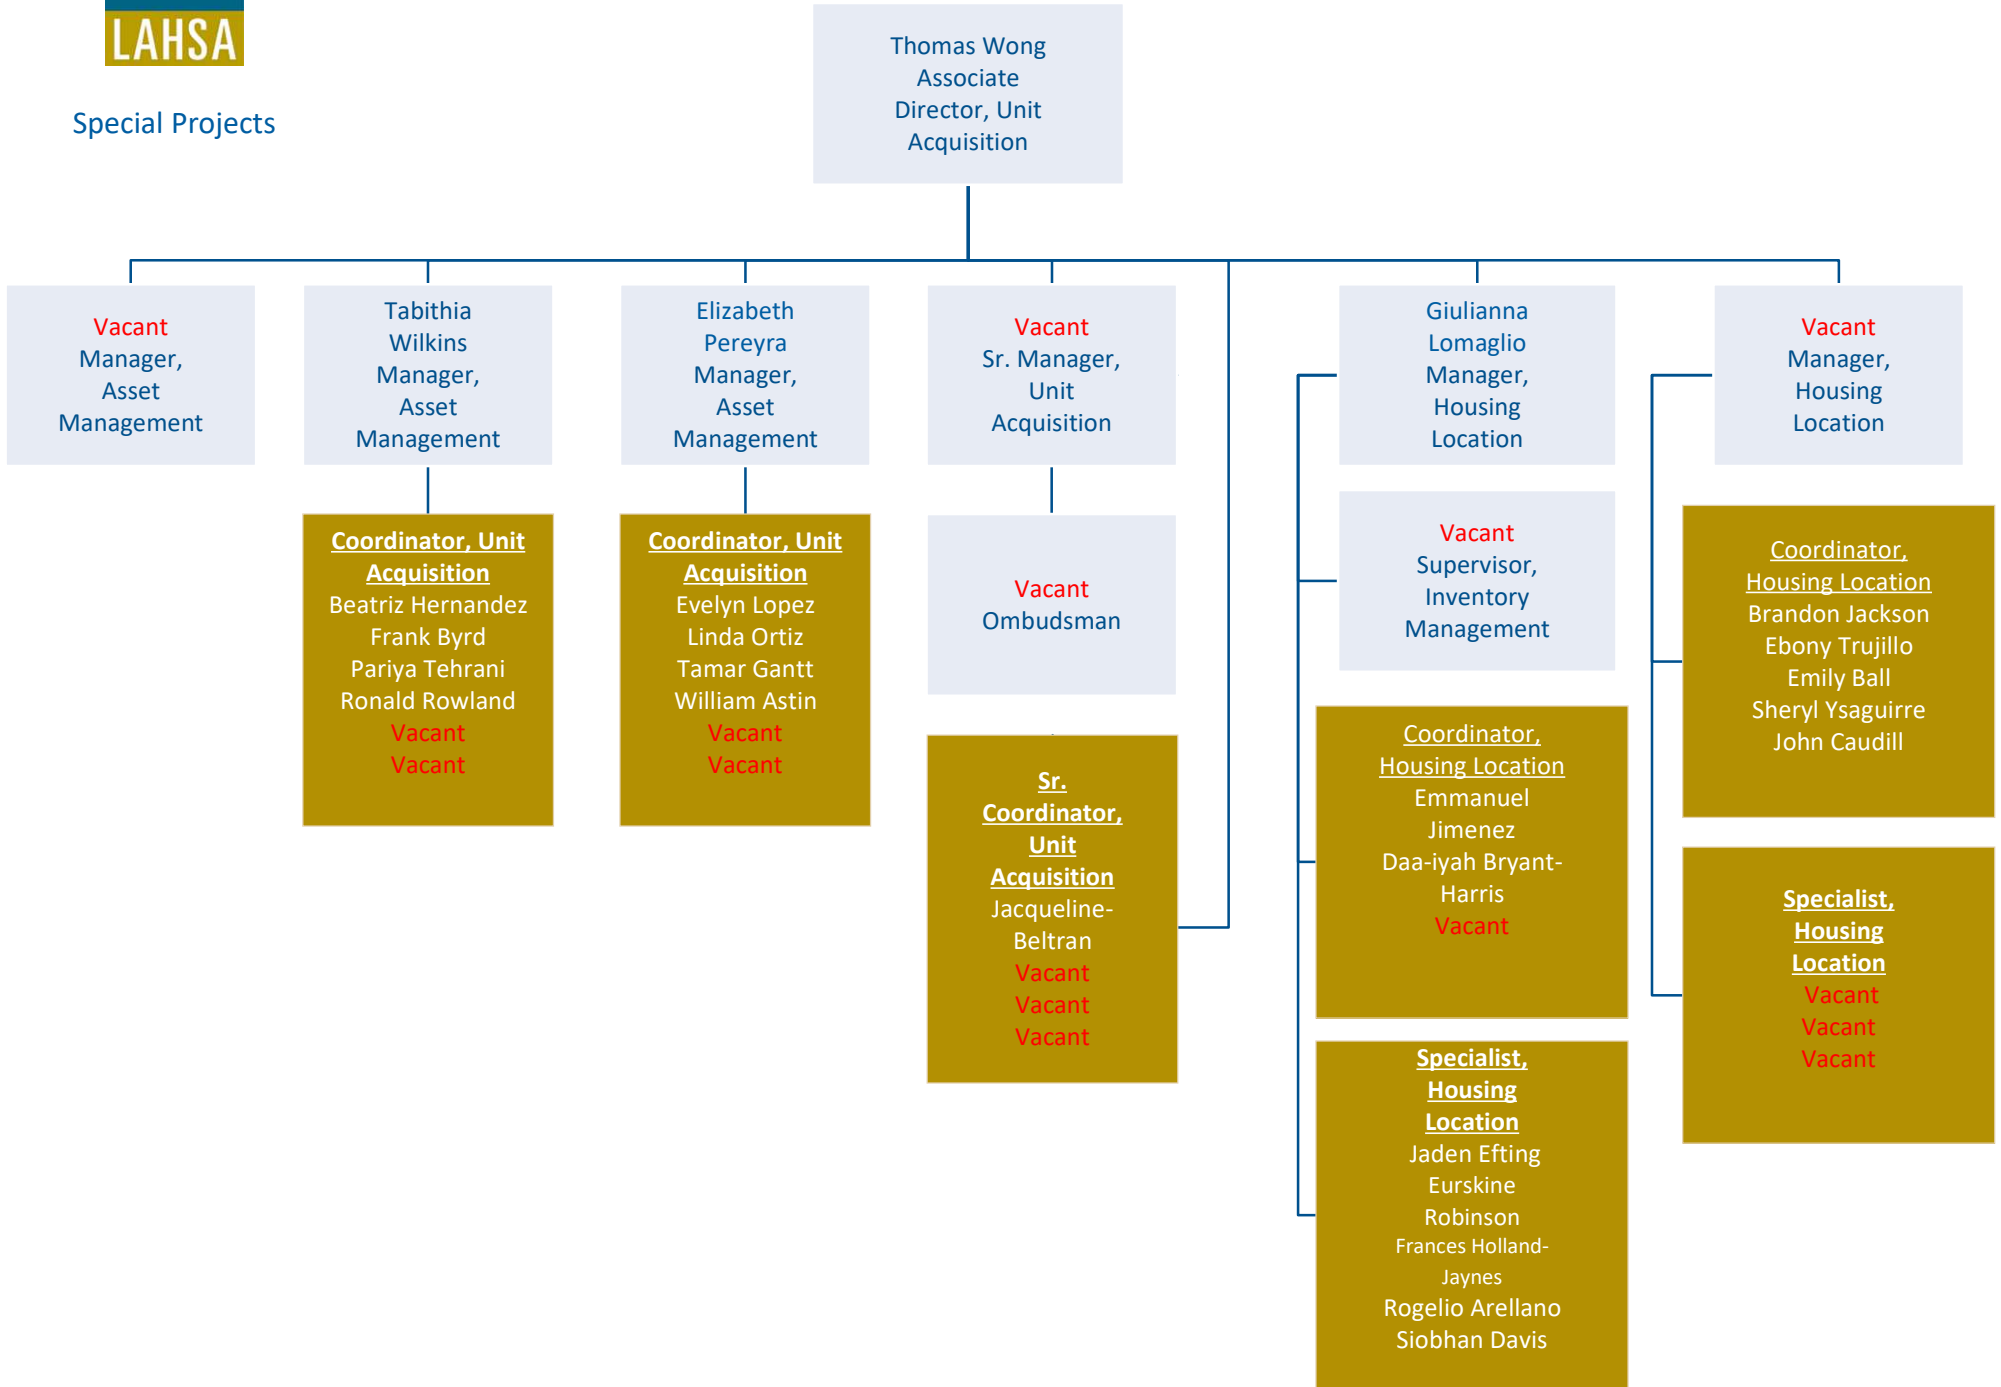

Gabriela
Martinez
Associate
Director,
Permanent
Housing

See next page

Permanent Housing
Department (DRAFT)

Permanent Housing
Department

Risk Management

Special Projects

Special Projects

Special Projects

Veronica Morrison
Associate
Director, Special
Projects

Viron Vargas
Manager,
MDCRT

Kalvin Small
Acting Manager,
Welcome
Navigation
Center

Delicia Miller
Supervisor,
MDCRT

Derrick Mosley
Supervisor,
MDCRT

Kalvin Small
Supervisor,
Welcome
Navigation Center