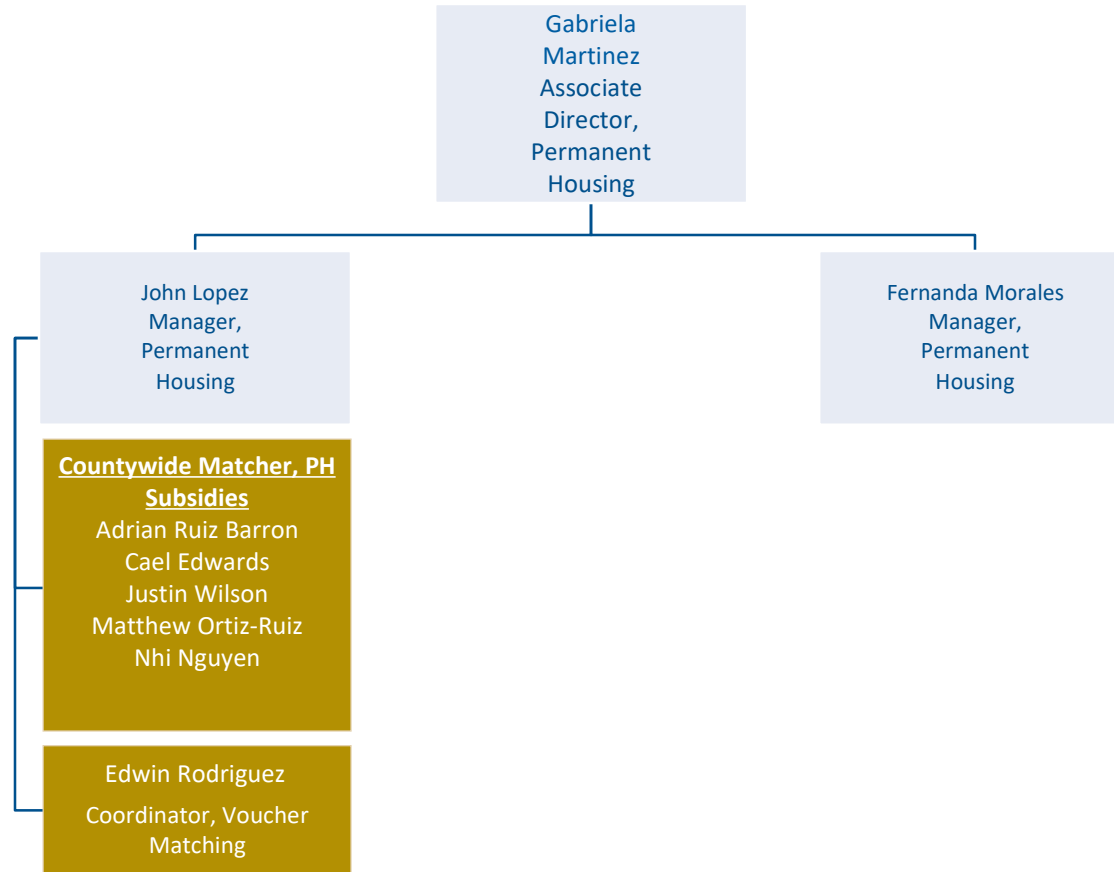

Permanent Housing
Department (DRAFT)