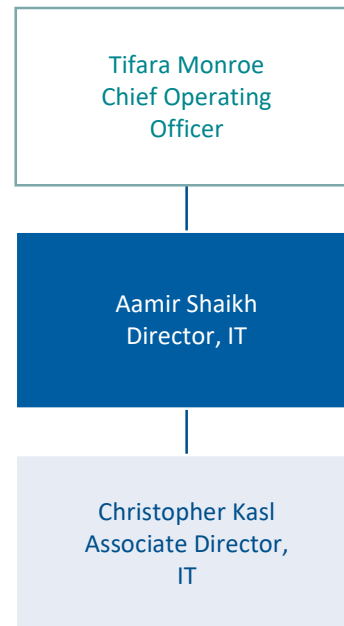

IT Department