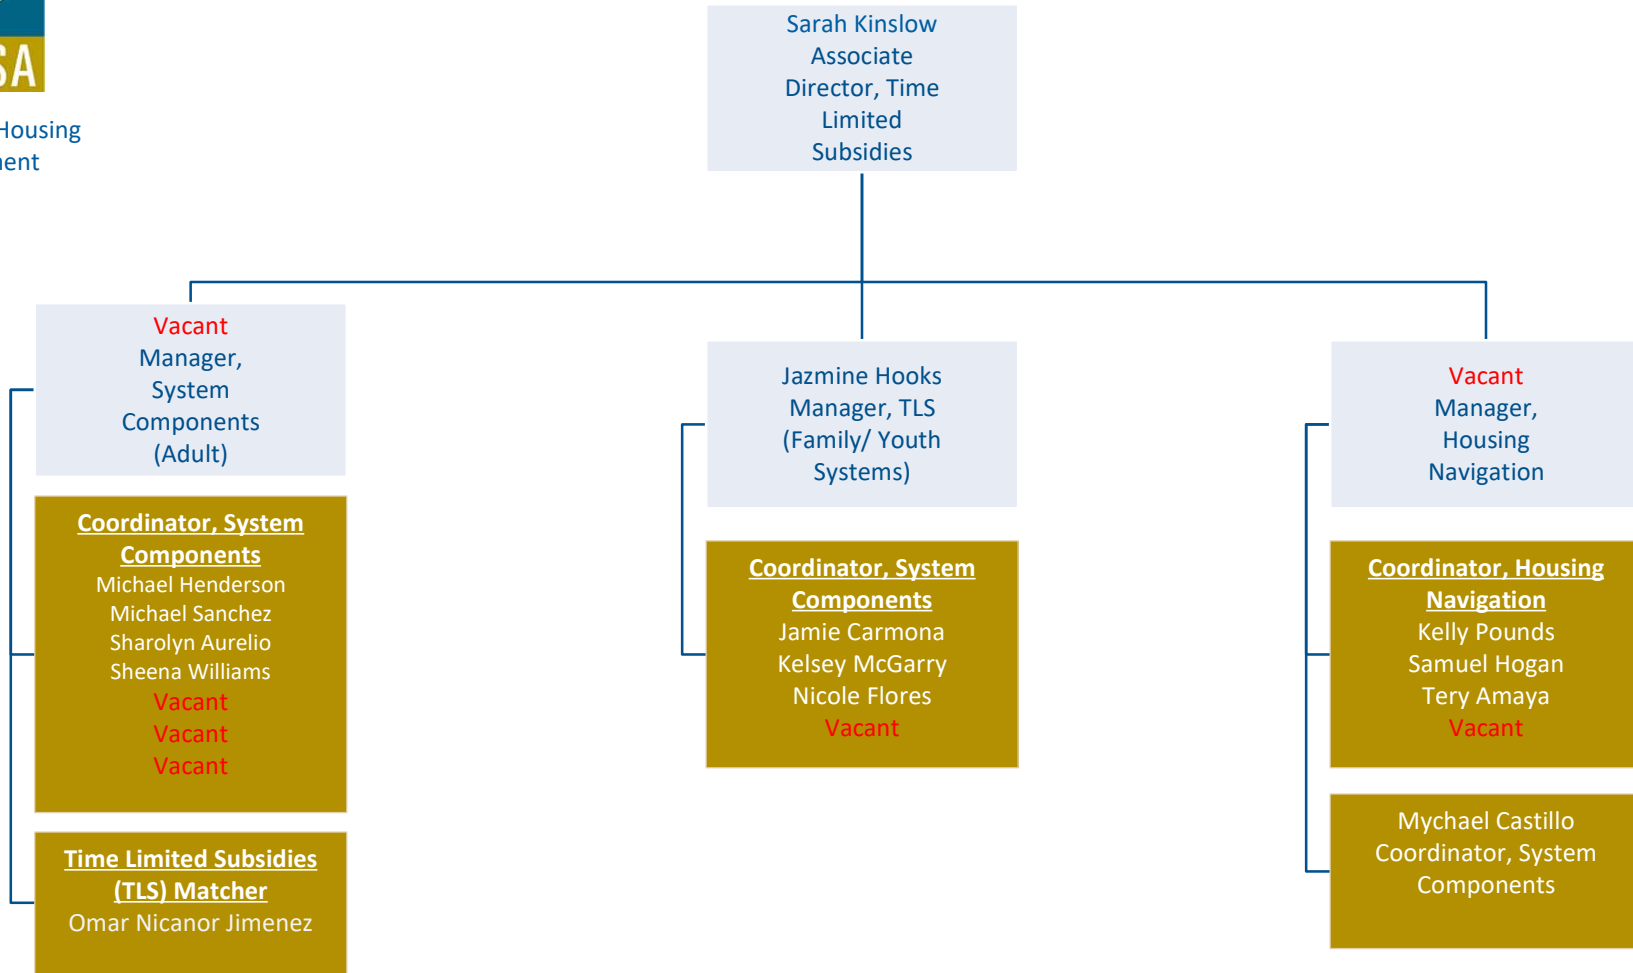

Interim Housing Department

Interim Housing Department

Interim Housing Department

IT Department

IT Department

Operations

Permanent Housing Department

Permanent Housing
Department (DRAFT)

Gabriela
Martinez
Associate
Director,
Permanent
Housing

See next page

Permanent Housing
Department (DRAFT)

Permanent Housing
Department

Risk Management

Special Projects

Special Projects

Special Projects

Veronica Morrison
Associate
Director, Special
Projects

Viron Vargas
Manager,
MDCRT

Kalvin Small
Acting Manager,
Welcome
Navigation
Center

Delicia Miller
Supervisor,
MDCRT

Derrick Mosley
Supervisor,
MDCRT

Kalvin Small
Supervisor,
Welcome
Navigation Center