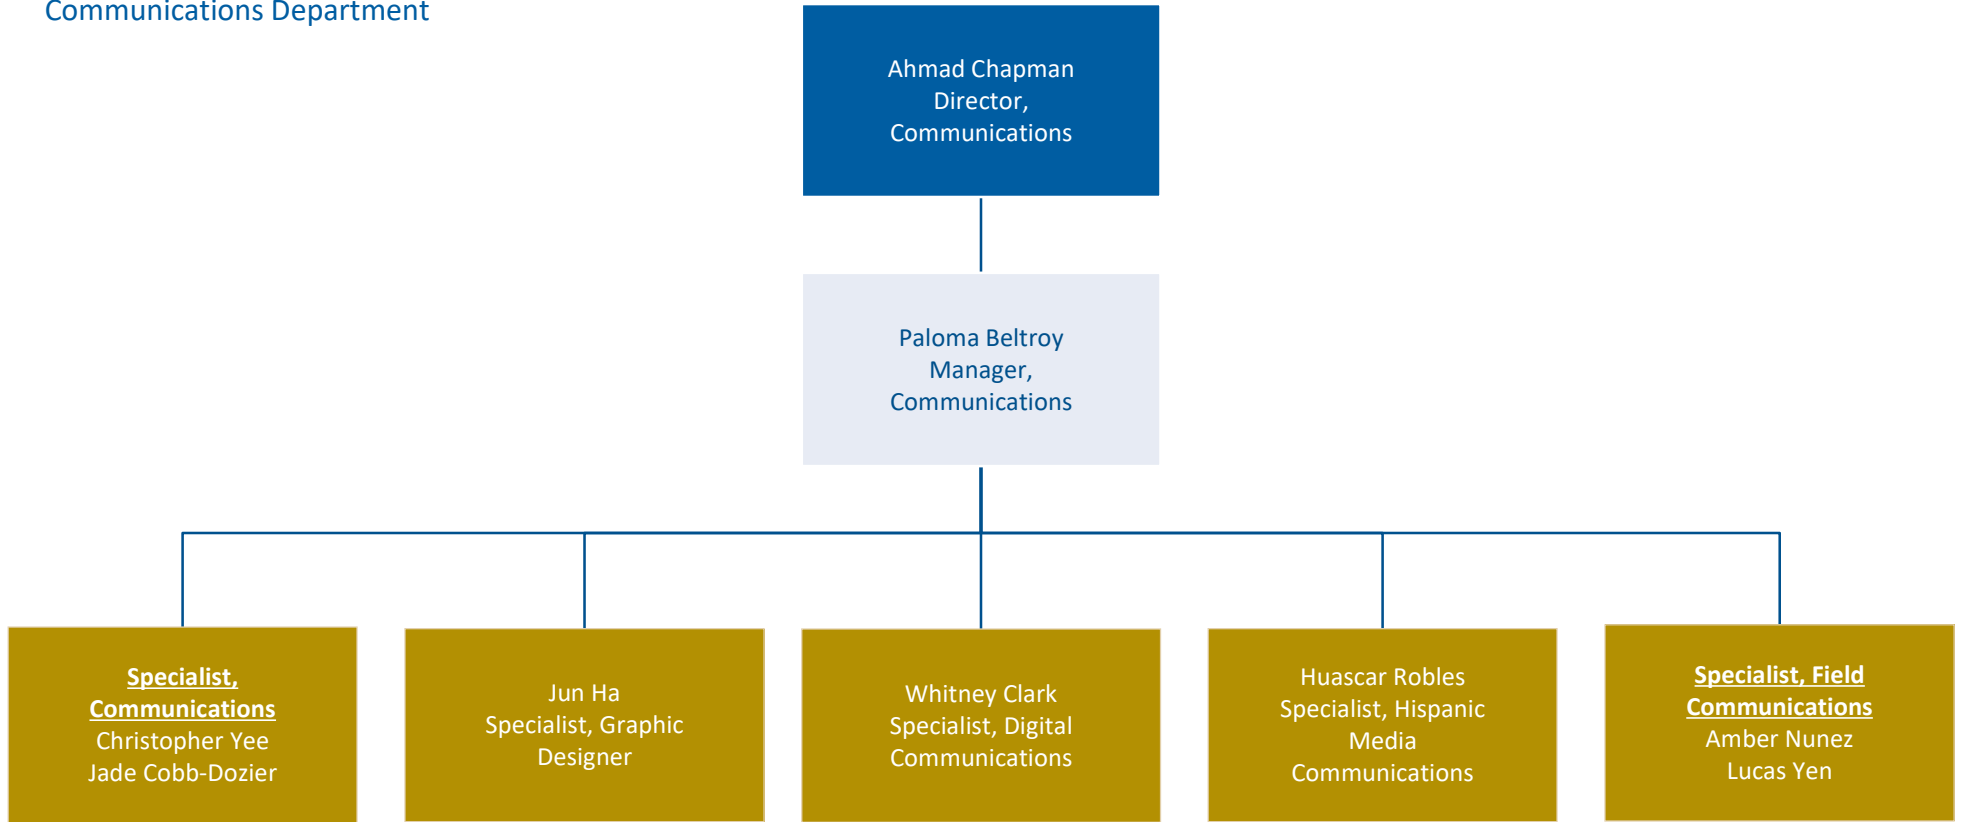

Communications Department