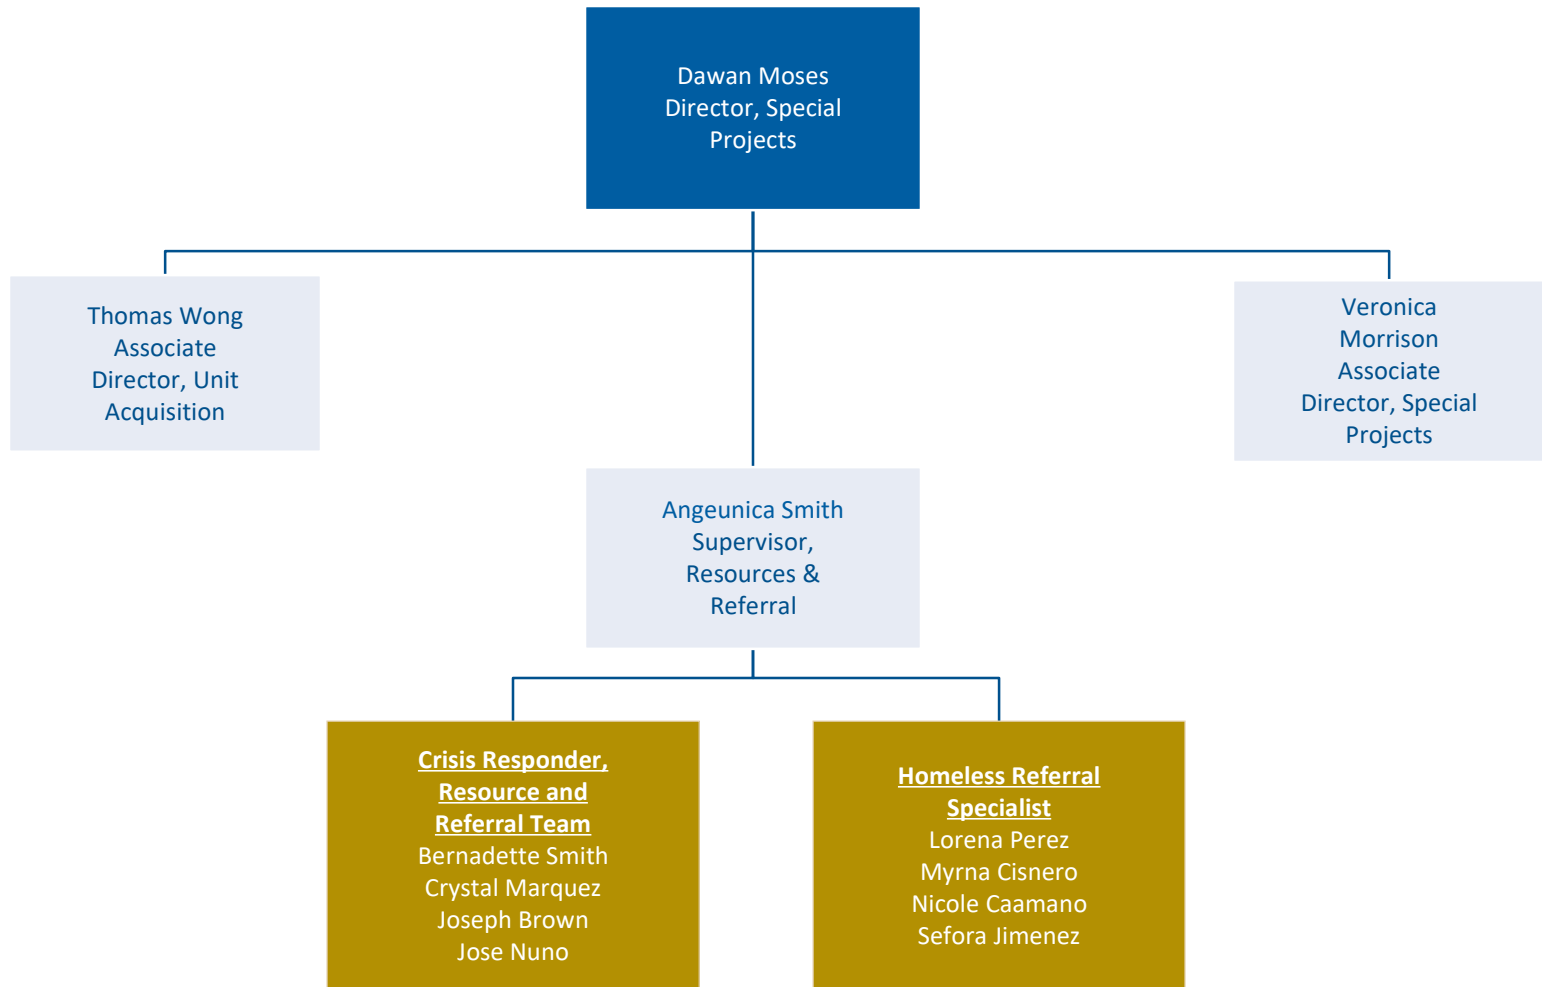

Gabriela
Martinez
Associate
Director,
Permanent
Housing

See next page

Permanent Housing
Department (DRAFT)

Permanent Housing
Department

Risk Management

Special Projects

Special Projects

Special Projects

Veronica Morrison
Associate
Director, Special
Projects

Viron Vargas
Manager,
MDCRT

Kalvin Small
Acting Manager,
Welcome
Navigation
Center

Delicia Miller
Supervisor,
MDCRT

Derrick Mosley
Supervisor,
MDCRT

Kalvin Small
Supervisor,
Welcome
Navigation Center