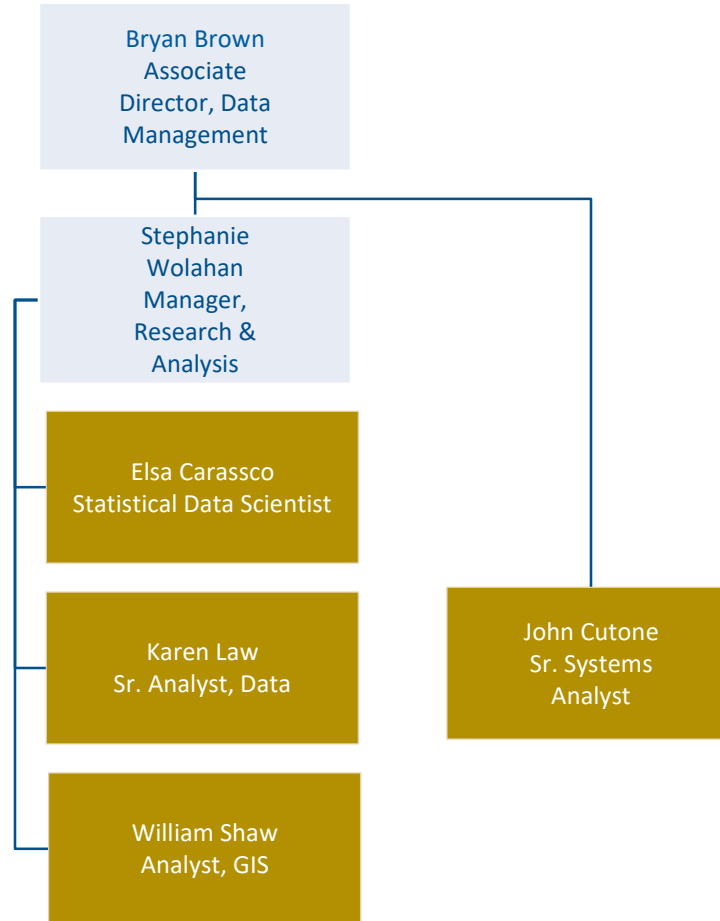

Data Analytics
Department