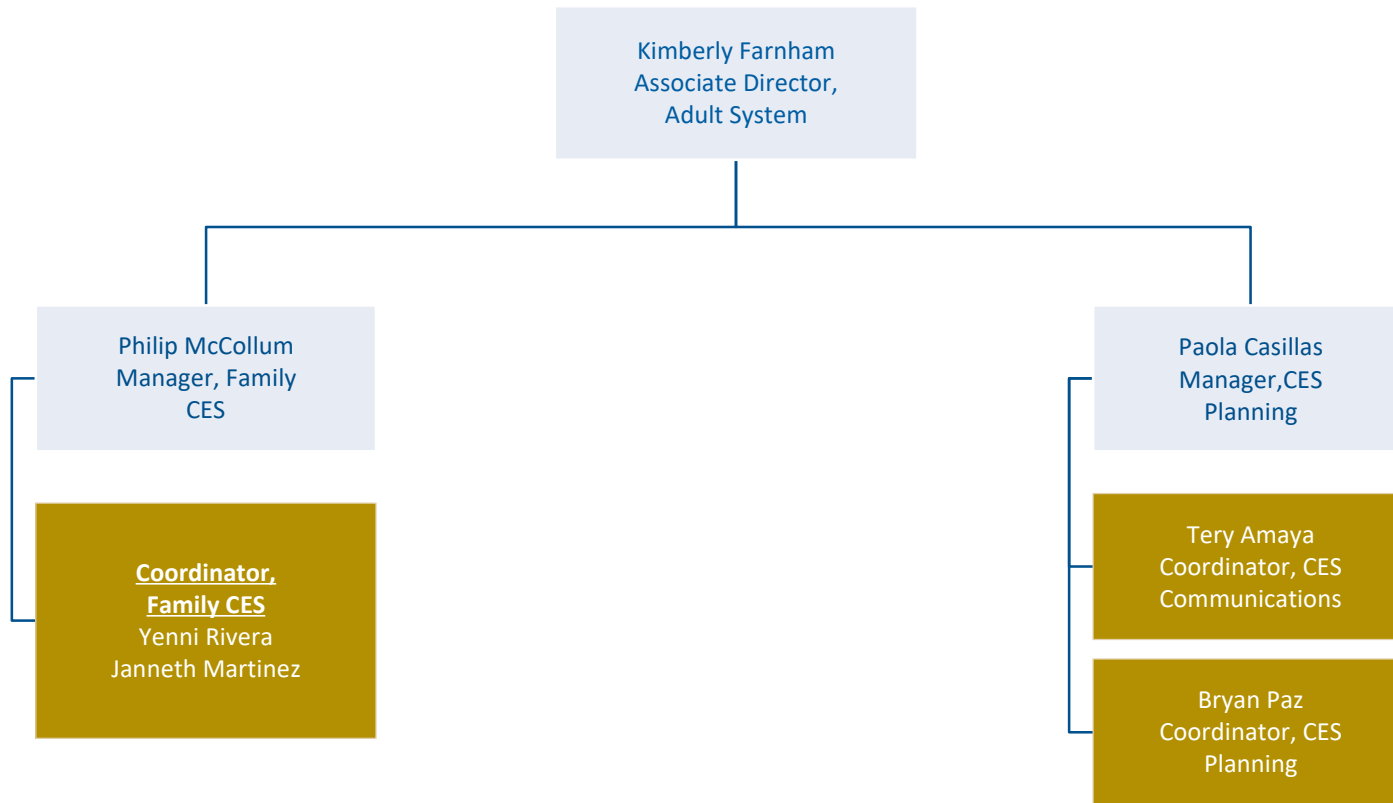

Systems & Planning