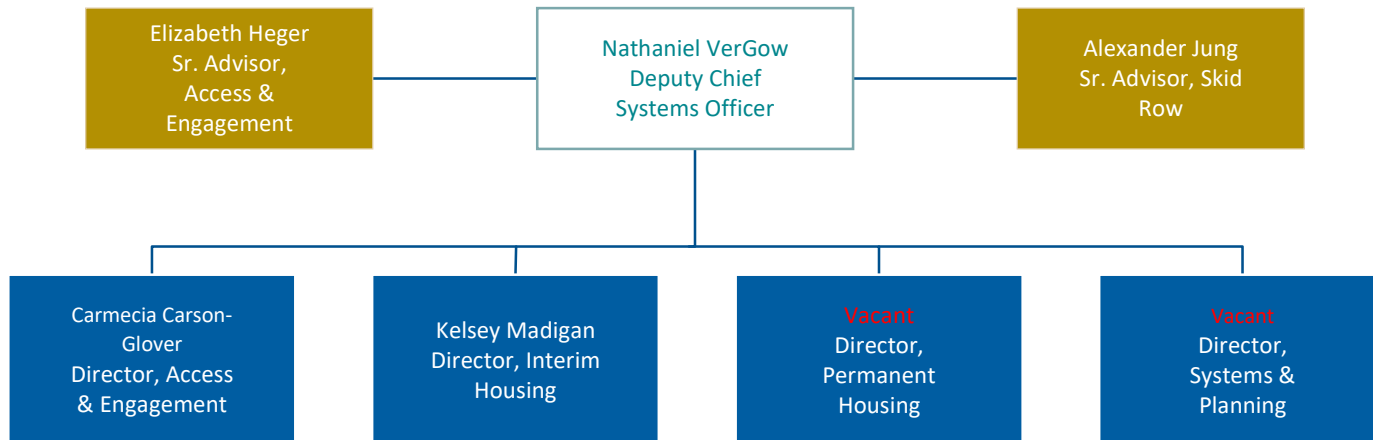

Deputy Chief Talent Officer

Deputy Chief Talent Officer

Deputy Chief Systems Officer

Deputy Chief of Analytics

Deputy Chief External Relations Officer

Deputy Chief Financial Officer

Deputy Chief / Sr. Advisor, CEO

Access & Engagement Department

Access & Engagement
Department

Access & Engagement
Department

Access & Engagement
Department

Vacant
Associate Director,
Unsheltered
Strategies

John Bugajski
Manger, Data &
Performance