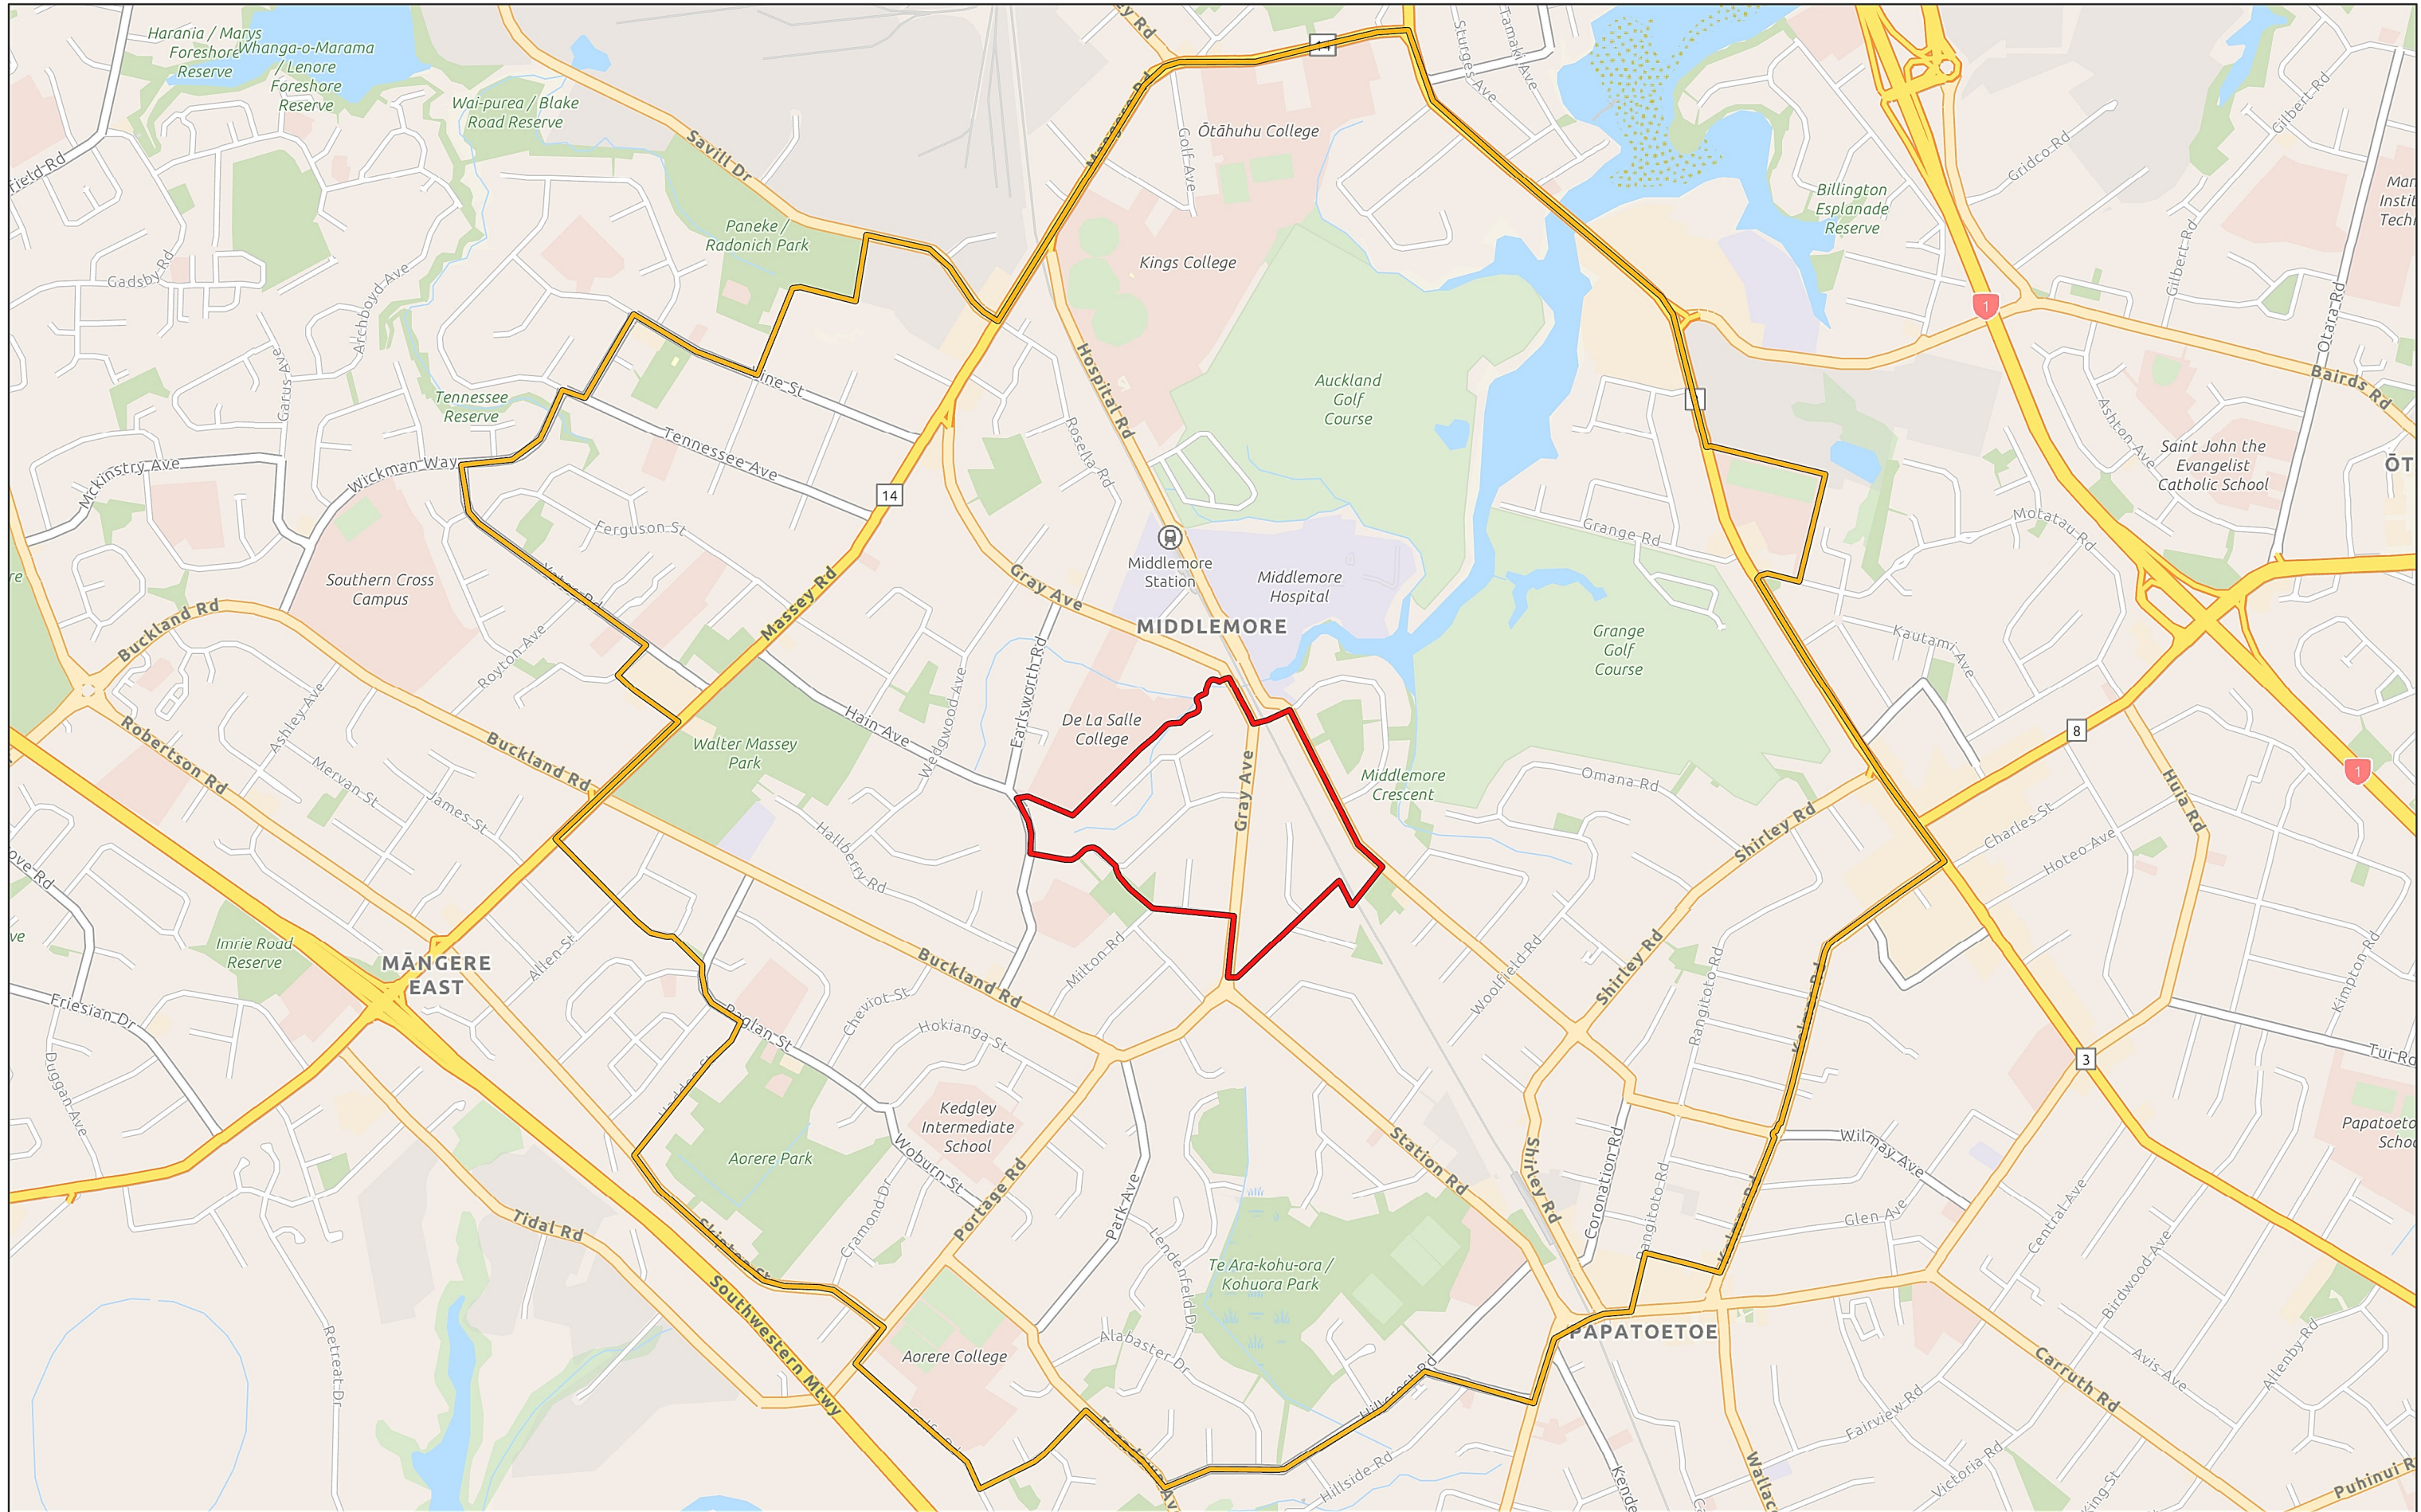

Disclaimer: This map and all information accompanying it (the "Map") is intended to be used as a guide only, in conjunction with other data sources and methods, and should only be used for the purpose for which it was developed. The information shown in this Map is based on a summary of data obtained from various sources. While all reasonable measures have been taken to ensure the accuracy of the Map, MPI: (a) gives no warranty or representation in relation to the accuracy, completeness, reliability or fitness for purpose of the Map; and (b) accepts no liability whatsoever in relation to any loss, damage or other costs relating to any person's use of the Map, including but not limited to any compilations, derivative works or modifications of the Map. Crown copyright ©. This map is subject to Crown copyright administered by Ministry for Primary Industries (MPI).

## Oriental Fruit Fly Auckland 2025 Zones A & B

Date: 4/01/2025

Produced by: Response Operations

### Legend

- Zone A**
- Zone B**