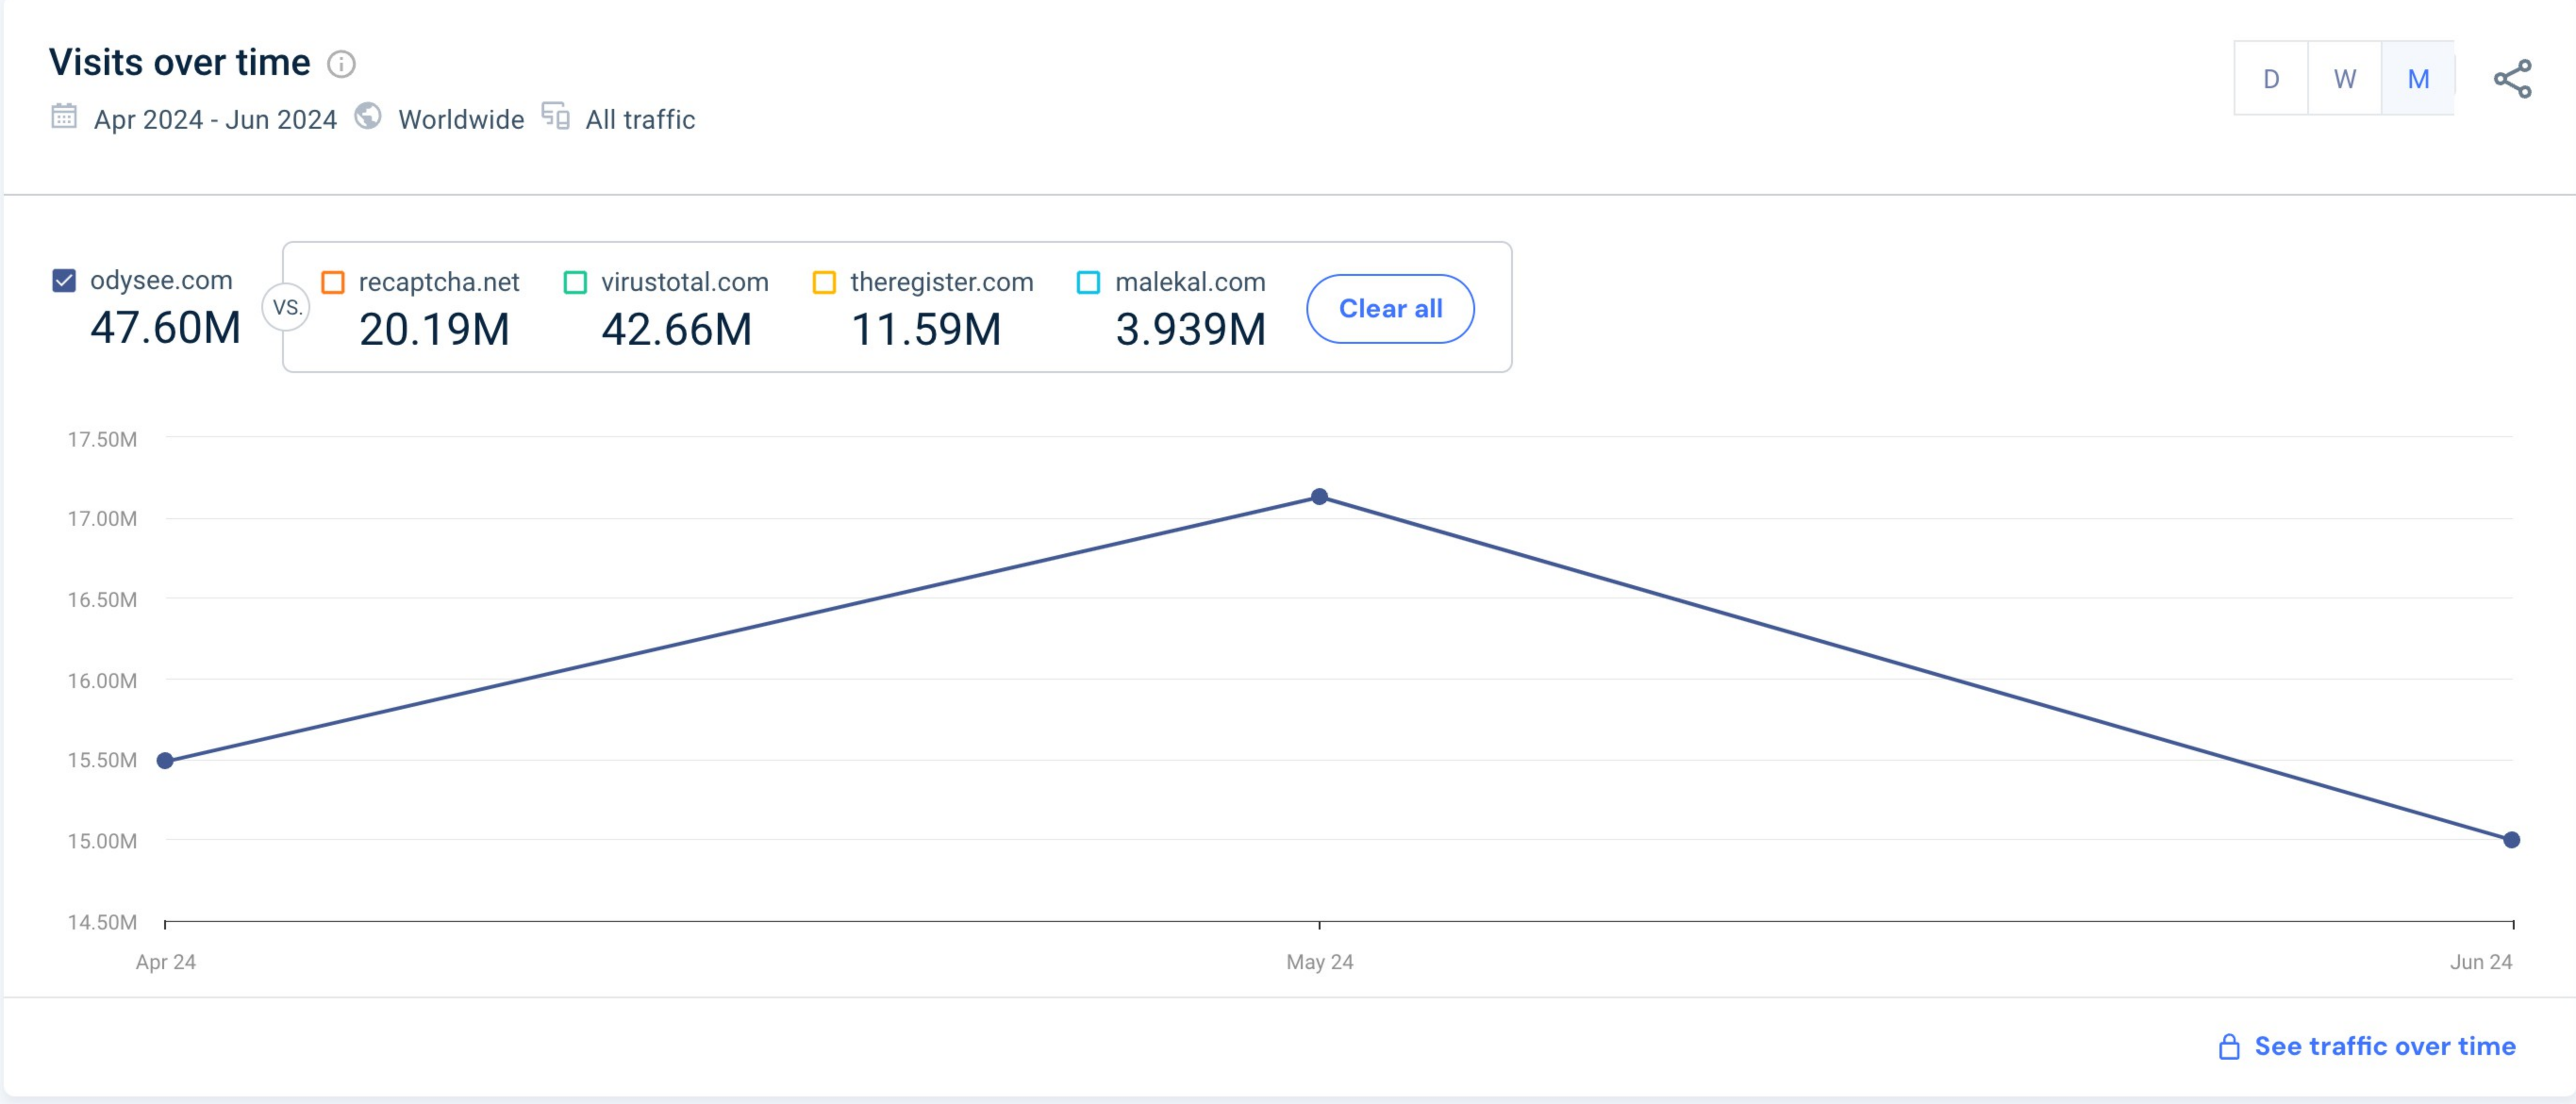

Device distribution ⓘ
 Apr 2024 - Jun 2024 Worldwide

- Desktop 43.53%
- Mobile Web 56.47%

Global rank #4,625 ▬▬▬

Country rank #4,697 ▬▬▬
United States

Industry rank #12 ▬▬▬
Computer Security

Engagement overview ⓘ
 Apr 2024 - Jun 2024 Worldwide All Traffic

Monthly visits ⓘ	15.86M	Deduplicated audience ⓘ BETA	UPGRADE
Pages / Visit ⓘ	3.56	Monthly Unique Visitors ⓘ	N/A
Visit Duration ⓘ	00:05:48	Bounce Rate ⓘ	43.86%

[See trends over time](#)

Marketing Channels