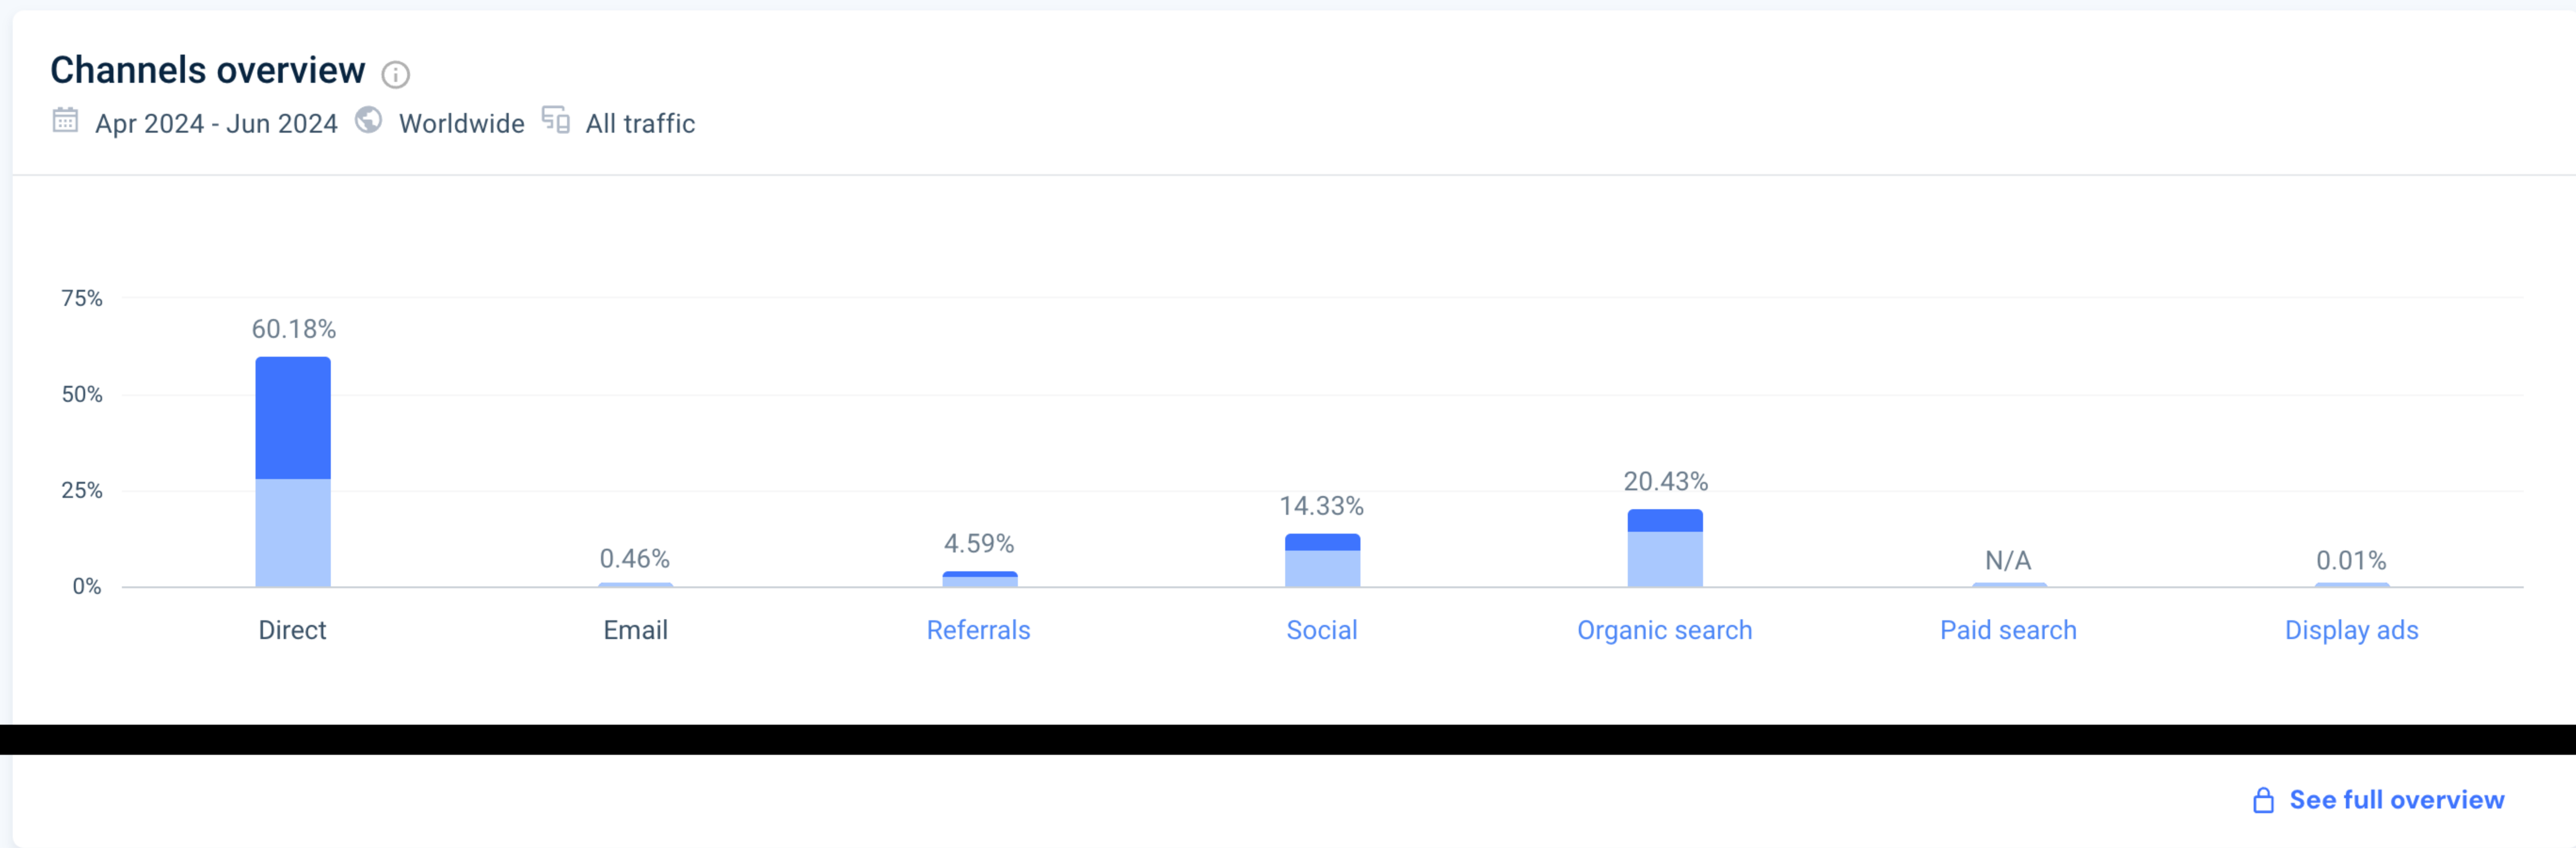

Monthly visits ⓘ	15.86M	Deduplicated audience ⓘ BETA	UPGRADE
Pages / Visit ⓘ	3.56	Monthly Unique Visitors ⓘ	N/A
Visit Duration ⓘ	00:05:48	Bounce Rate ⓘ	43.86%

[See trends over time](#)

Marketing Channels