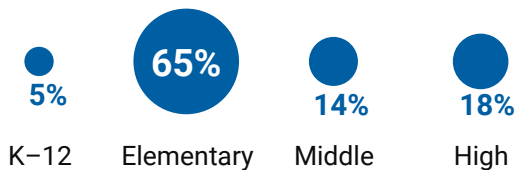

School Level