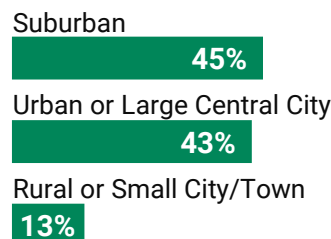

Geographic Locale