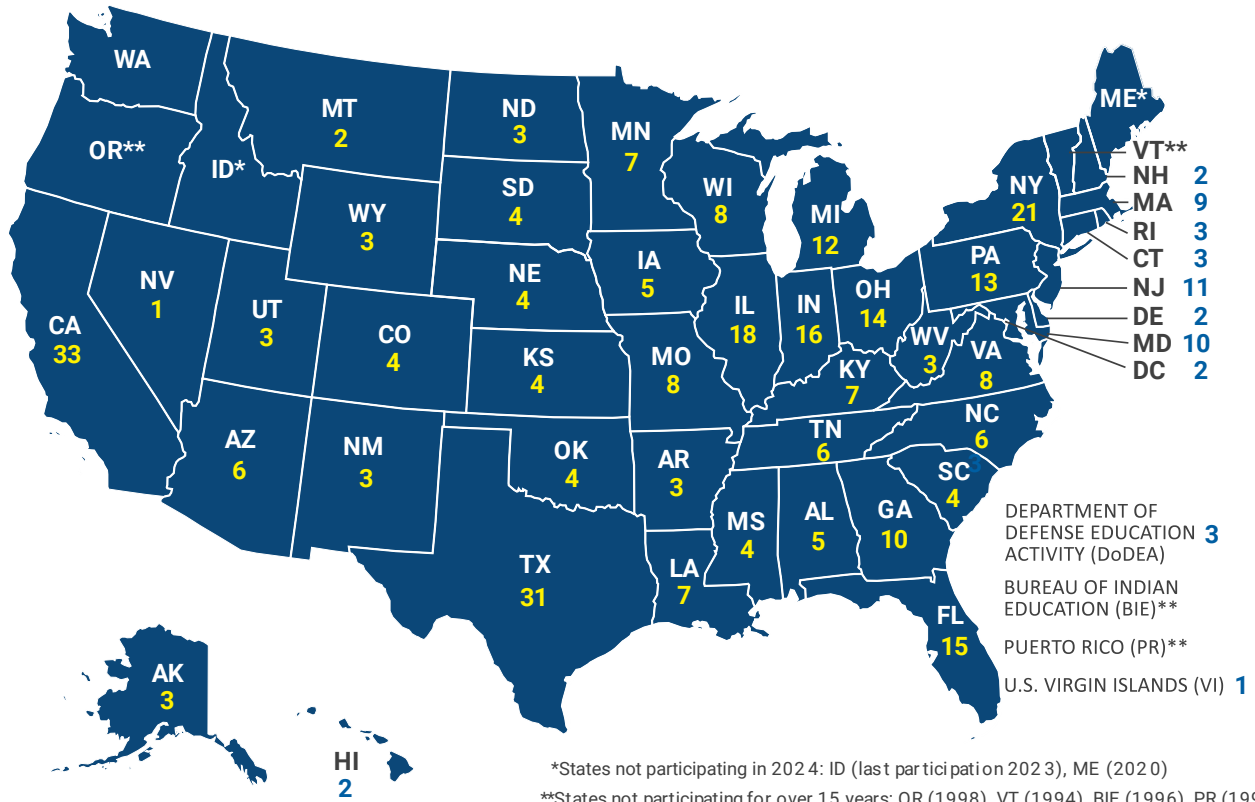

National Blue Ribbon Schools

2024

356 schools recognized in 46 states plus DC, DoDEA, and VI

*States not participating in 2024: ID (last participation 2023), ME (2020)
 **States not participating for over 15 years: OR (1998), VT (1994), BIE (1996), PR (1999)

316 Public Schools

56% with 40% or more disadvantaged students

School Level

40 Non-Public Schools

8% with 30% or more disadvantaged students

School Level

Geographic Locale

School Type

Geographic Locale

Affiliation