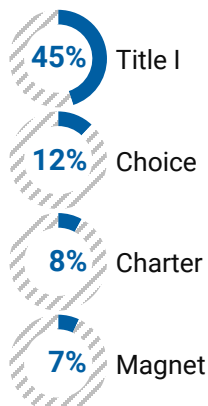

School Type