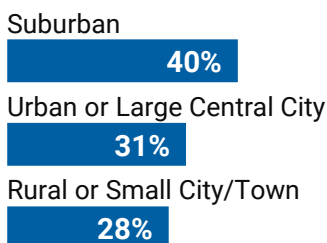

National Blue Ribbon Schools

2024

356 schools recognized in 46 states plus DC, DoDEA, and VI

*States not participating in 2024: ID (last participation 2023), ME (2020)
 **States not participating for over 15 years: OR (1998), VT (1994), BIE (1996), PR (1999)

316 Public Schools

56% with 40% or more disadvantaged students

School Level

40 Non-Public Schools

8% with 30% or more disadvantaged students

School Level

Geographic Locale

School Type