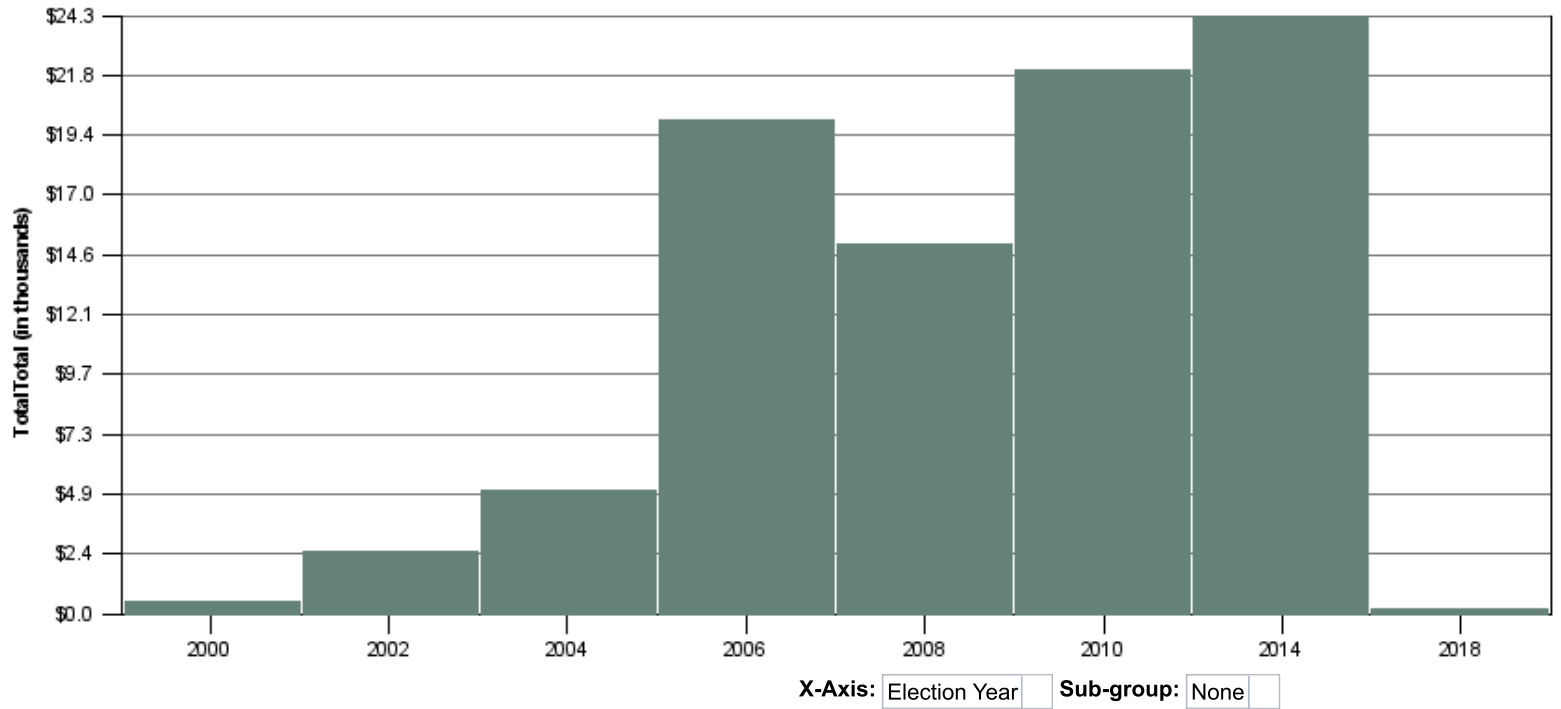

Q Show Me

Q. Show me **FIRSTENERGY CORP** contributions to **HUSTED, JON** (within federal, state and local data)

A. 19 contributions totaling **\$89,458**

100% Available Reports Collected (193 of 193)

1

+

Data Navigator

Map

Bar Graph

Saved Queries:

No saved questions.

Then, select an action below.

GO

Save