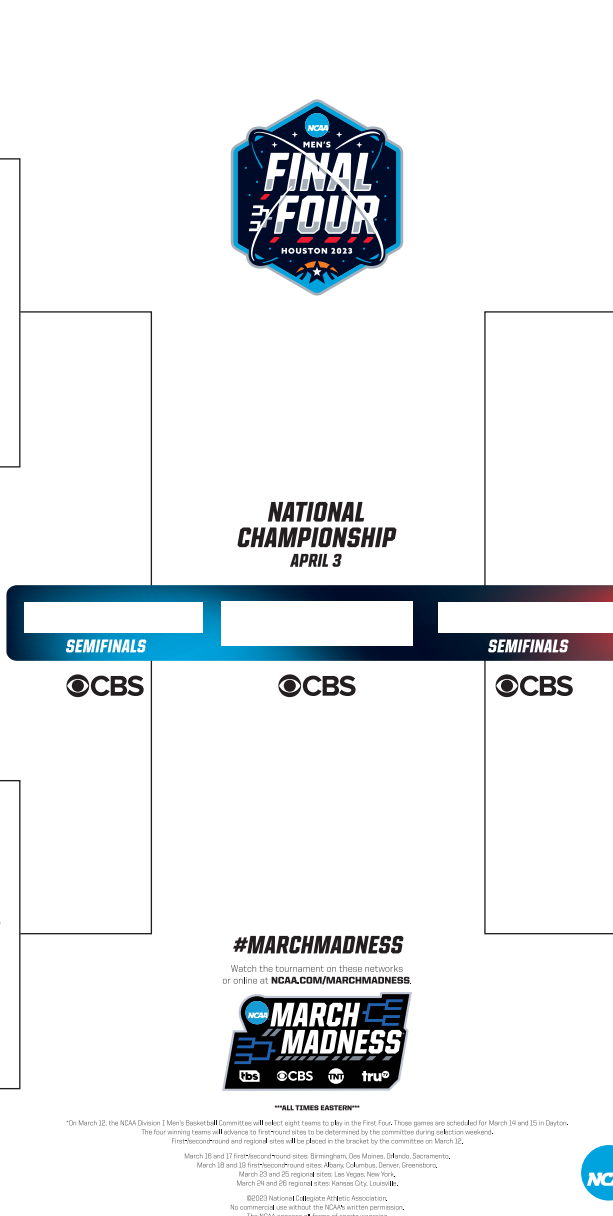

2023 NCAA DIVISION I MEN'S BASKETBALL CHAMPIONSHIP

FIRST ROUND
MARCH 16-17

SECOND ROUND
MARCH 18-19

SWEET 16®
MARCH 23-24

ELITE 8®
MARCH 25-26

NATIONAL SEMIFINALS
APRIL 1

NATIONAL SEMIFINALS
APRIL 1

ELITE 8®
MARCH 25-26

SWEET 16®
MARCH 23-24

SECOND ROUND
MARCH 18-19

FIRST ROUND
MARCH 16-17

FIRST FOUR®

S	16 Texas A&M-CC (23-10)	MW	11 Mississippi St. (21-12)	DAYTON MARCH 14-15	E	Arizona St. (22-12) 11	W	
	16 SE Missouri St. (19-16)		11 Pittsburgh (22-11)			F. Dickinson (19-15) 16		Nevada (22-10) 11

- 1 Alabama (29-5)
- 16 TAMU-CC/SEMO
- 8 Maryland (21-12)
- 9 West Virginia (19-14)
- 5 San Diego St. (27-6)
- 12 Charleston (31-3)
- 4 Virginia (25-7)
- 13 Furman (27-7)
- 6 Creighton (21-12)
- 11 NC State (23-10)
- 3 Baylor (22-10)
- 14 UCSB (27-7)
- 7 Missouri (24-9)
- 10 Utah St. (26-8)
- 2 Arizona (28-6)
- 15 Princeton (21-8)
- 1 Purdue (29-5)
- 16 Texas Southern/FDU
- 8 Memphis (26-8)
- 9 Florida Atlantic (31-3)
- 5 Duke (26-8)
- 12 Oral Roberts (30-4)
- 4 Tennessee (23-10)
- 13 Louisiana (26-7)
- 6 Kentucky (21-11)
- 11 Providence (21-11)
- 3 Kansas St. (23-9)
- 14 Montana St. (25-9)
- 7 Michigan St. (19-12)
- 10 USC (22-10)
- 2 Marquette (28-6)
- 15 Vermont (23-10)

- Houston (31-3) **1**
- Northern Ky. (22-12) **16**
- Iowa (19-13) **8**
- Auburn (20-12) **9**
- Miami (FL) (25-7) **5**
- Drake (27-7) **12**
- Indiana (22-11) **4**
- Kent St. (28-6) **13**
- Iowa St. (19-13) **6**
- Mississippi St./Pitt **11**
- Xavier (25-9) **3**
- Kennesaw St. (26-8) **14**
- Texas A&M (25-9) **7**
- Penn St. (22-13) **10**
- Texas (26-8) **2**
- Colgate (26-8) **15**
- Kansas (27-7) **1**
- Howard (22-12) **16**
- Arkansas (20-13) **8**
- Illinois (20-12) **9**
- Saint Mary's (26-7) **5**
- VCU (27-7) **12**
- UConn (25-8) **4**
- Iona (27-7) **13**
- TCU (21-12) **6**
- Arizona St./Nevada **11**
- Gonzaga (28-5) **3**
- Grand Canyon (24-11) **14**
- Northwestern (21-11) **7**
- Boise St. (24-9) **10**
- UCLA (29-5) **2**
- UNC Asheville (27-7) **15**