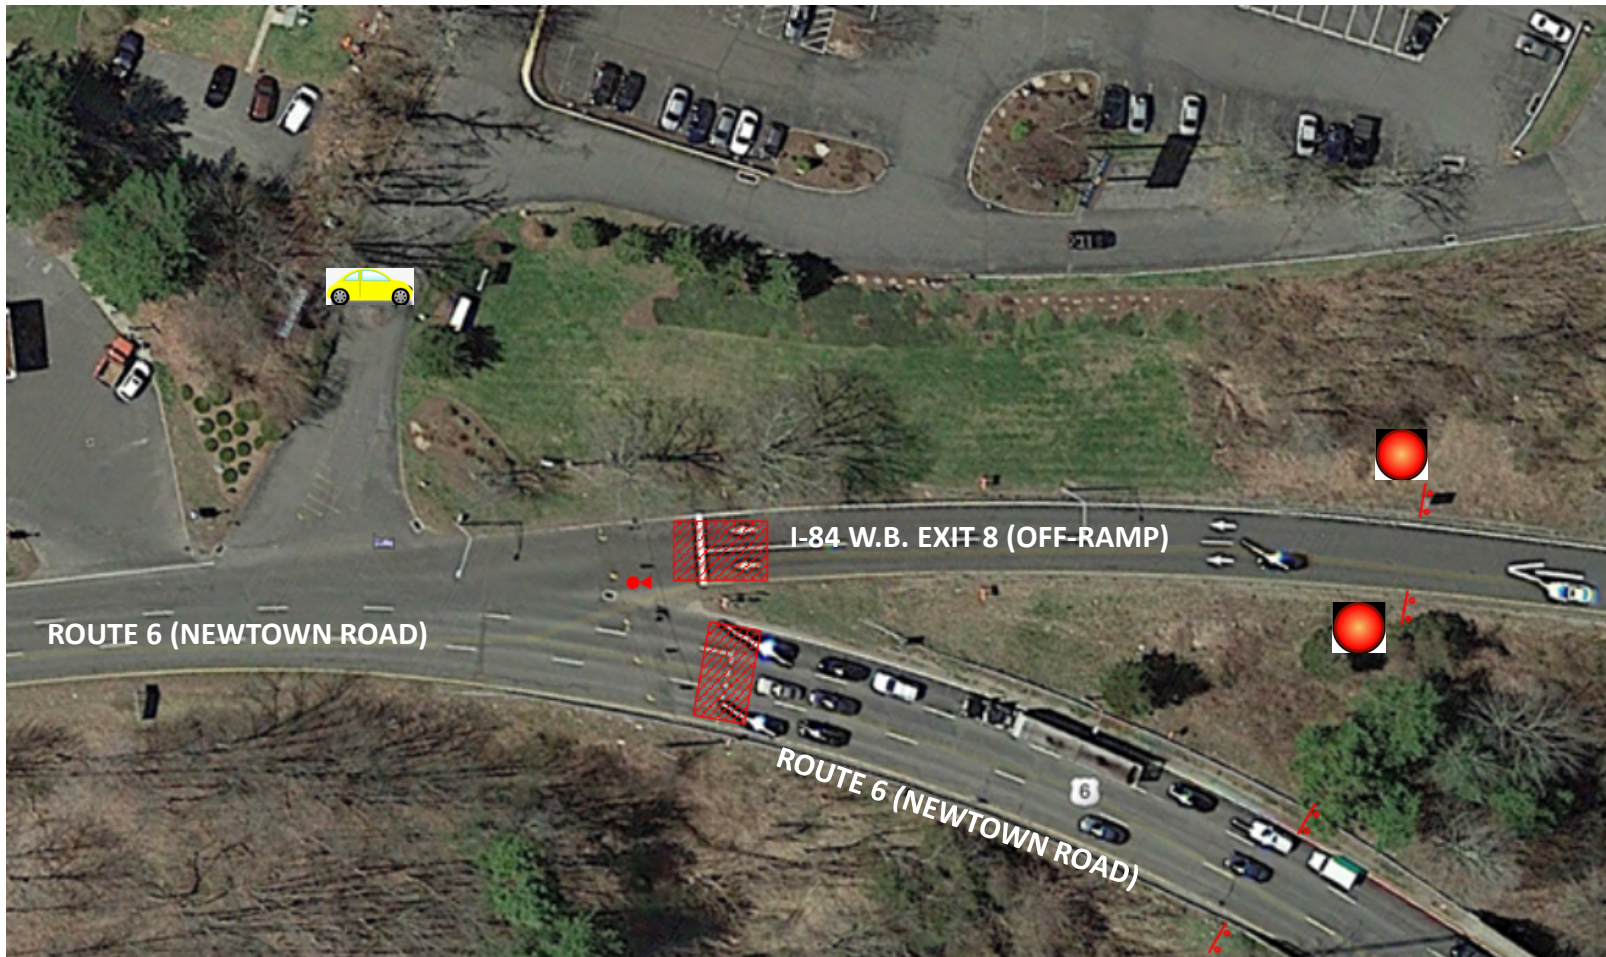

Pilot Wrong-Way Detection System

Danbury – I-84 Exit 8

Danbury – I-84 Exit 8

Video Camera for Wrong Way Detection

Wrong Way Sign with Red Flashers