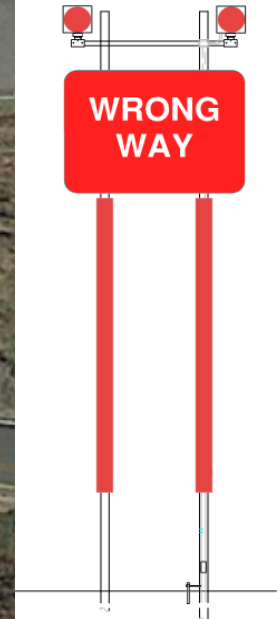

Pilot Wrong-Way Detection System

Danbury – I-84 Exit 8

Danbury – I-84 Exit 8

Video Camera for Wrong Way Detection

Wrong Way Sign with Red Flashers