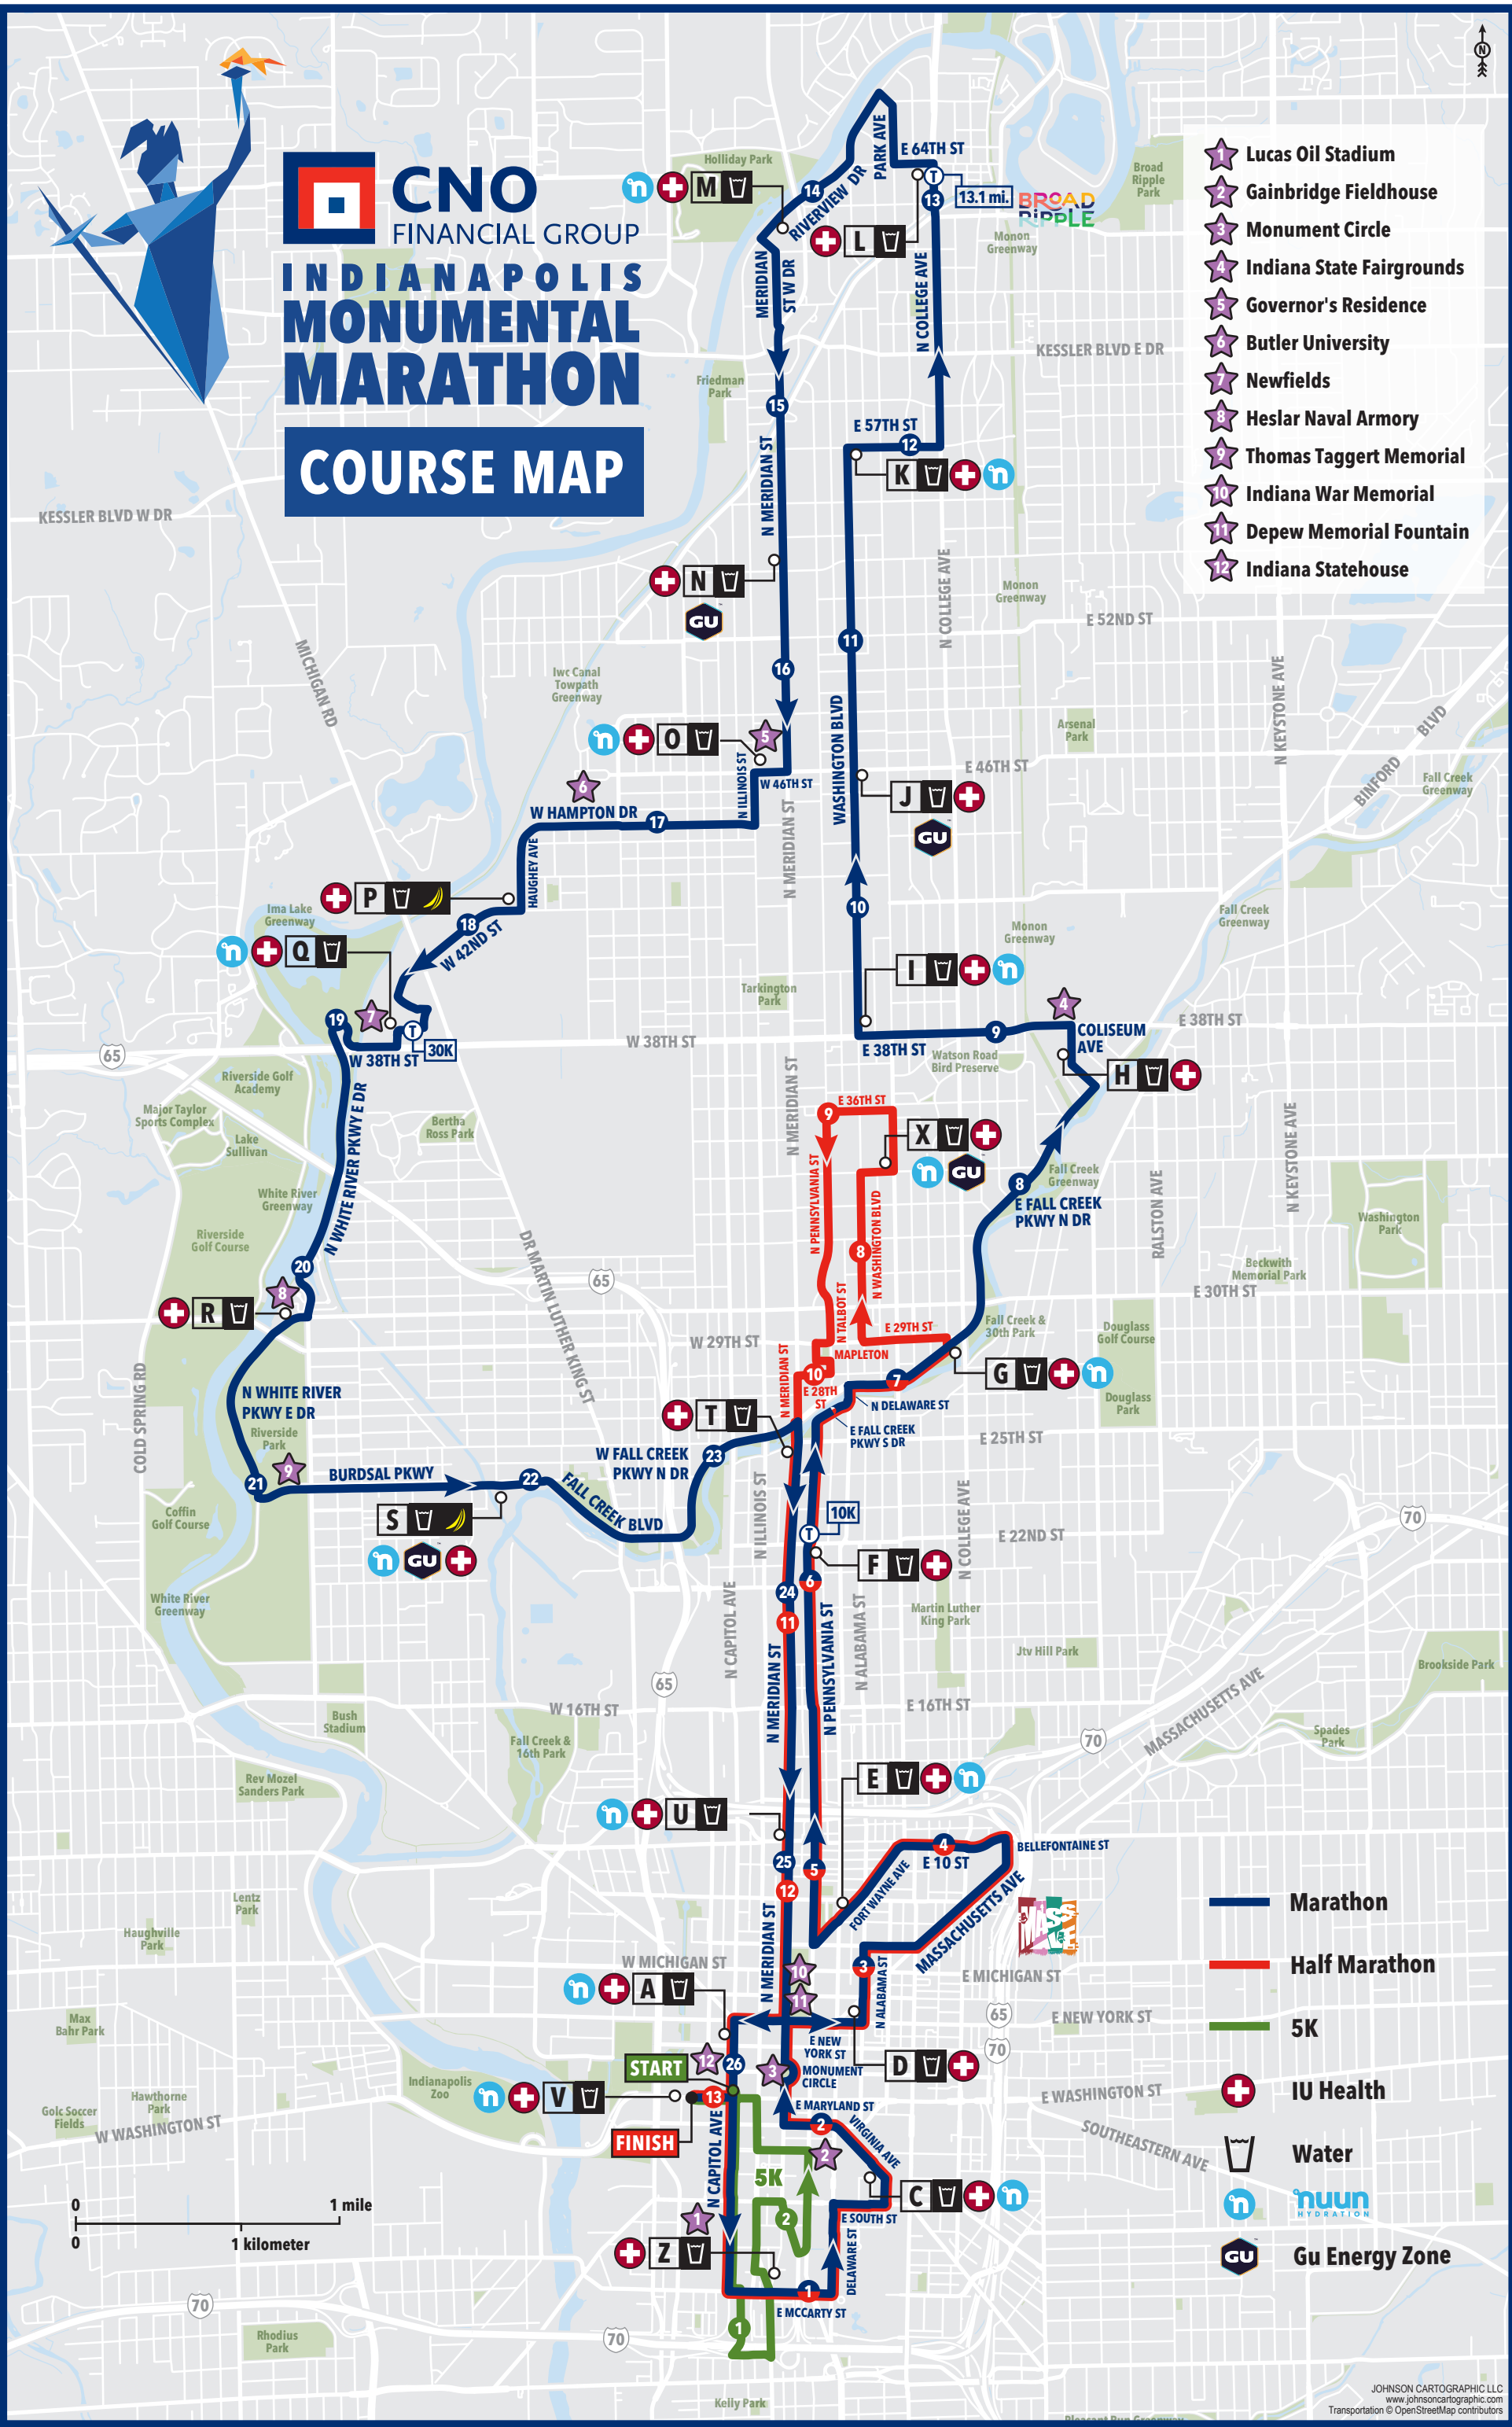

CNO FINANCIAL GROUP INDIANAPOLIS MONUMENTAL MARATHON COURSE MAP

- 1 Lucas Oil Stadium
- 2 Gainbridge Fieldhouse
- 3 Monument Circle
- 4 Indiana State Fairgrounds
- 5 Governor's Residence
- 6 Butler University
- 7 Newfields
- 8 Heslar Naval Armory
- 9 Thomas Taggart Memorial
- 10 Indiana War Memorial
- 11 Depew Memorial Fountain
- 12 Indiana Statehouse

- Marathon
- Half Marathon
- 5K
- IU Health
- Water
- nuun HYDRATION
- Gu Energy Zone