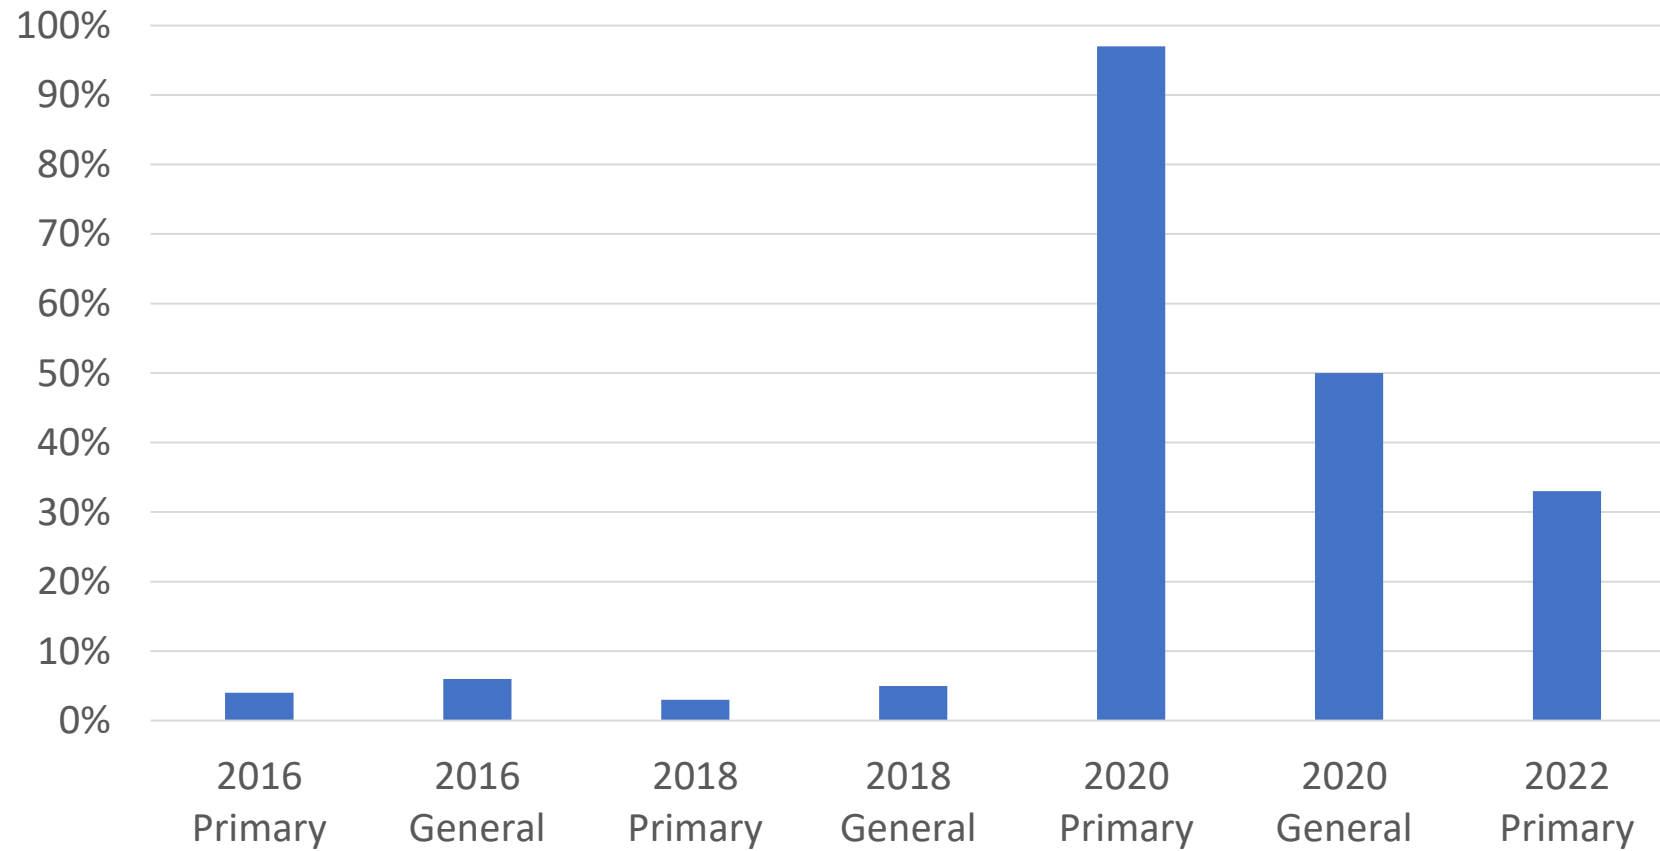

Election Data Overview

Ways and Means Committee Briefing

September 29, 2022

Total Turnout, Gubernatorial Primary Elections, 2010 - 2022

Total Turnout, Gubernatorial General Elections, 2010 - 2018

Total Turnout, Presidential Primary Elections, 2008 - 2020

Total Turnout, Presidential General Elections, 2008 - 2020

Percentage of Votes Cast by Mail, 2016 - 2022

Percentage of Votes Cast During Early Voting, 2016 - 2022

Turnout by Voting Method, 2022 Primary

Change in Polling Places, 2022 v. 2018