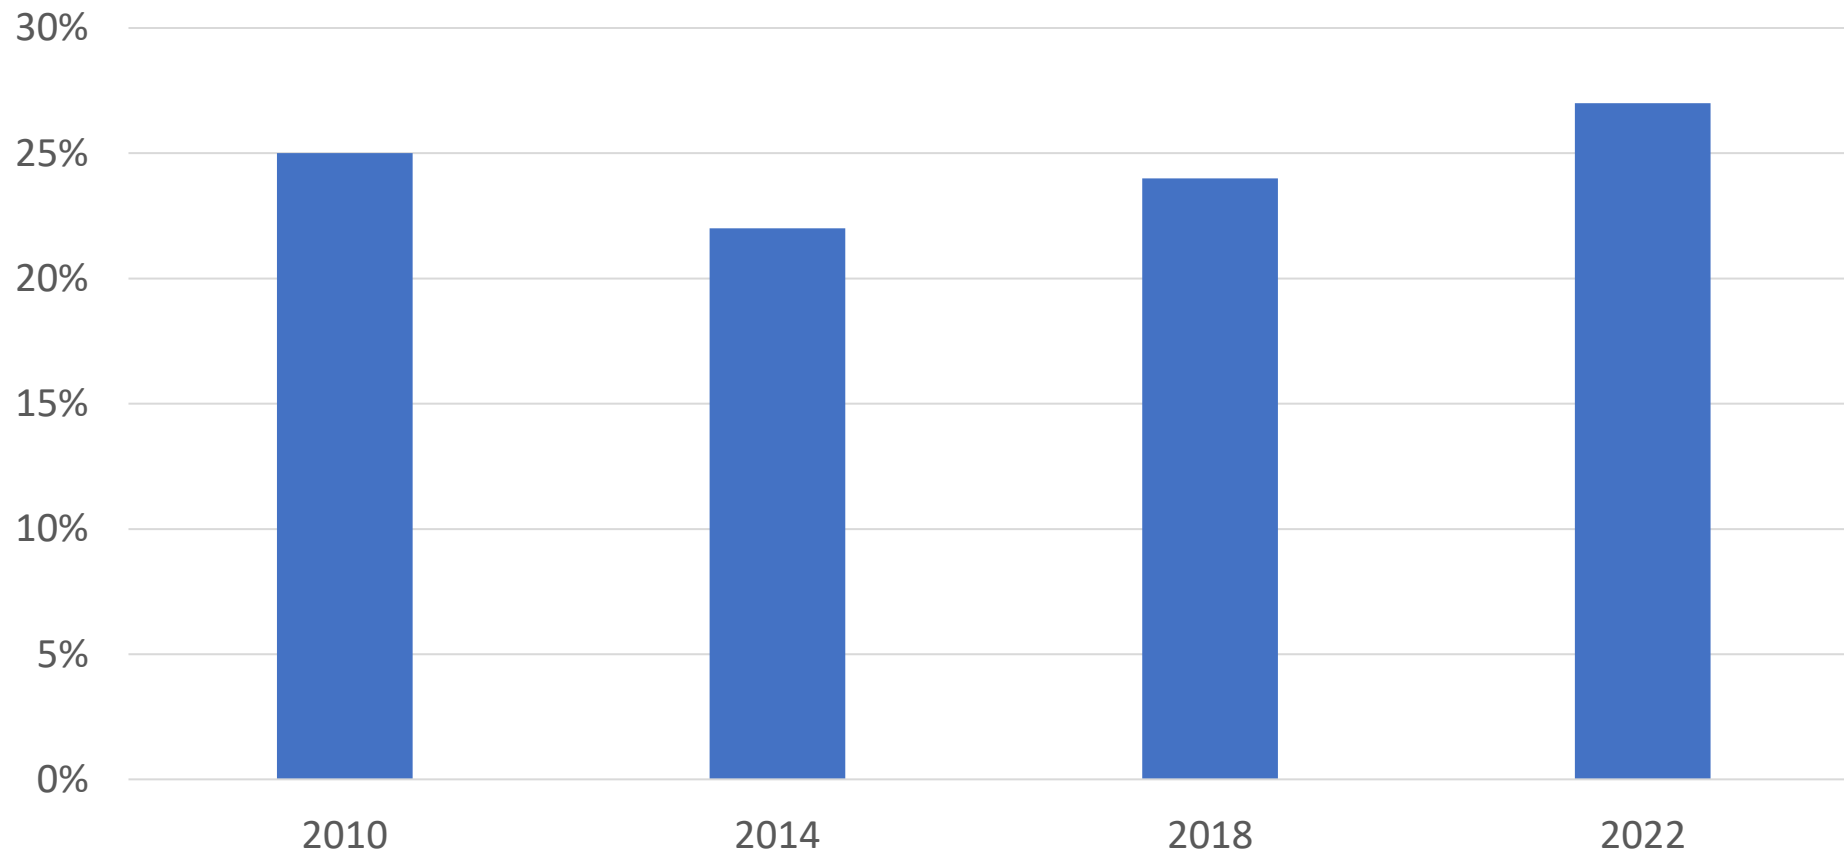

Election Data Overview

Ways and Means Committee Briefing

September 29, 2022

Total Turnout, Gubernatorial Primary Elections, 2010 - 2022

Total Turnout, Gubernatorial General Elections, 2010 - 2018

Total Turnout, Presidential Primary Elections, 2008 - 2020

Total Turnout, Presidential General Elections, 2008 - 2020

Percentage of Votes Cast by Mail, 2016 - 2022

Percentage of Votes Cast During Early Voting, 2016 - 2022

Turnout by Voting Method, 2022 Primary

Change in Polling Places, 2022 v. 2018