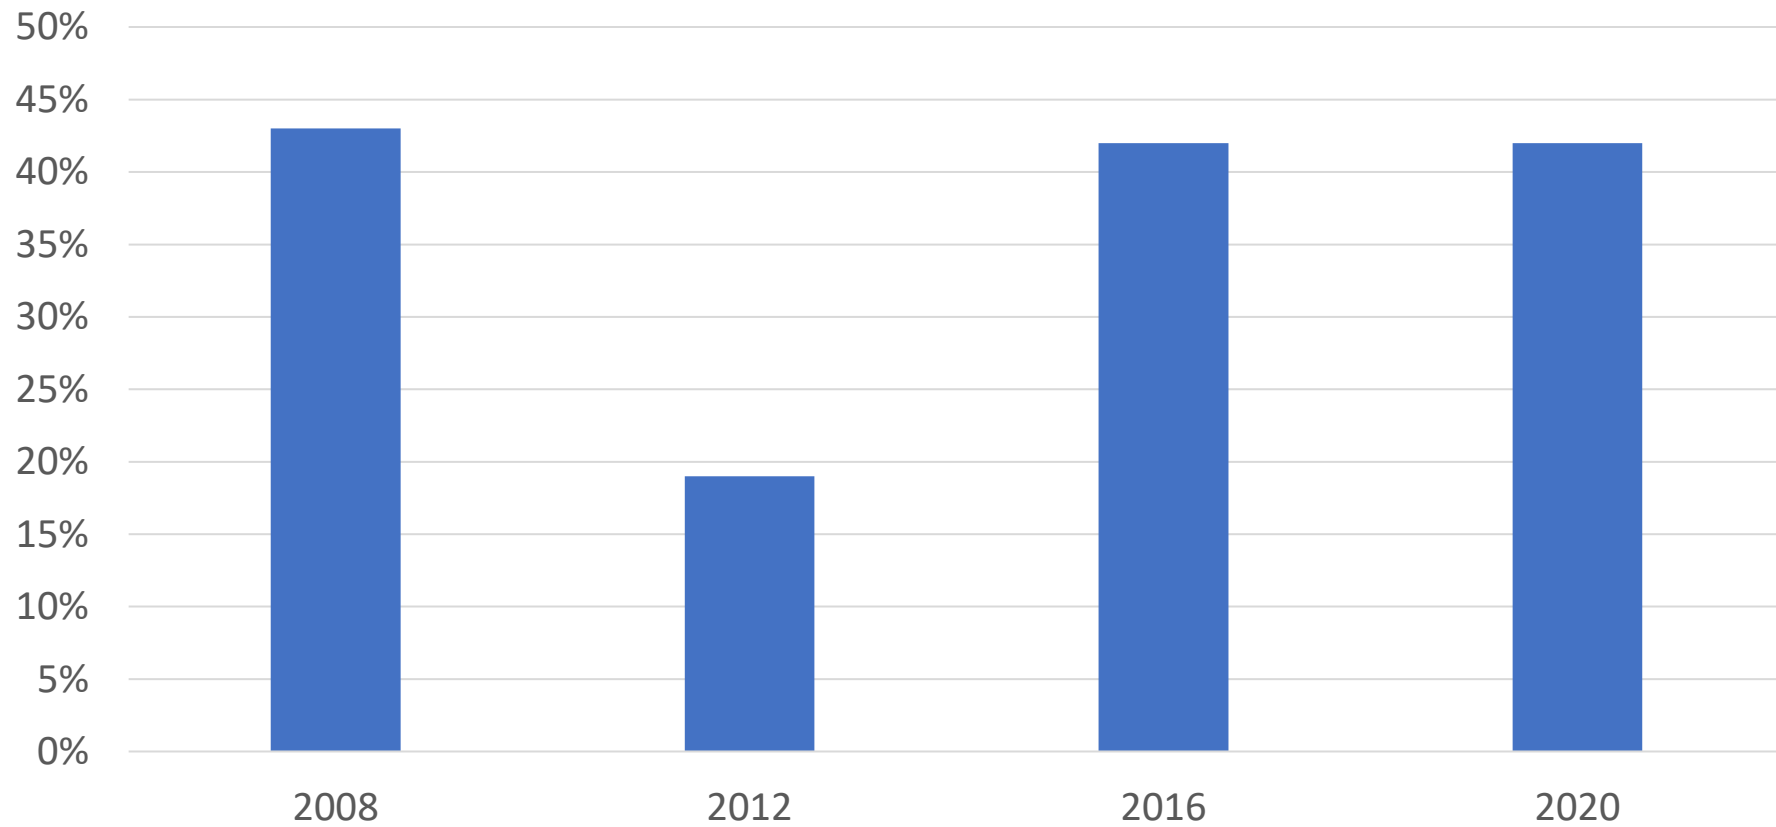

Election Data Overview

Ways and Means Committee Briefing

September 29, 2022

Total Turnout, Gubernatorial Primary Elections, 2010 - 2022

Total Turnout, Gubernatorial General Elections, 2010 - 2018

Total Turnout, Presidential Primary Elections, 2008 - 2020

Total Turnout, Presidential General Elections, 2008 - 2020

Percentage of Votes Cast by Mail, 2016 - 2022

Percentage of Votes Cast During Early Voting, 2016 - 2022

Turnout by Voting Method, 2022 Primary

Change in Polling Places, 2022 v. 2018