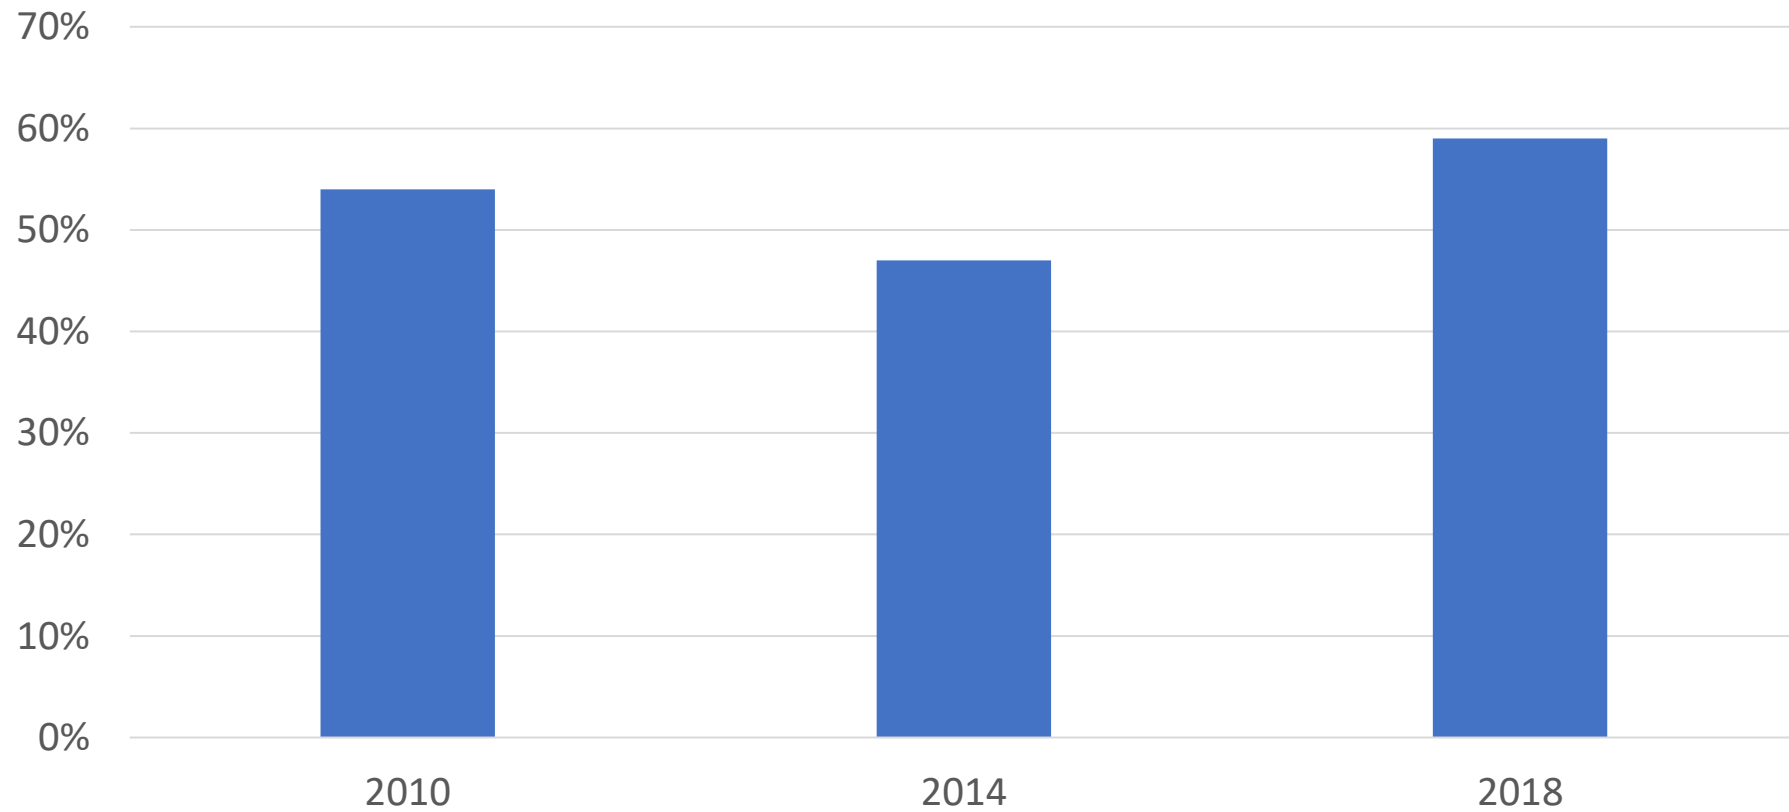

Election Data Overview

Ways and Means Committee Briefing

September 29, 2022

Total Turnout, Gubernatorial Primary Elections, 2010 - 2022

Total Turnout, Gubernatorial General Elections, 2010 - 2018

Total Turnout, Presidential Primary Elections, 2008 - 2020

Total Turnout, Presidential General Elections, 2008 - 2020

Percentage of Votes Cast by Mail, 2016 - 2022

Percentage of Votes Cast During Early Voting, 2016 - 2022

Turnout by Voting Method, 2022 Primary

Change in Polling Places, 2022 v. 2018