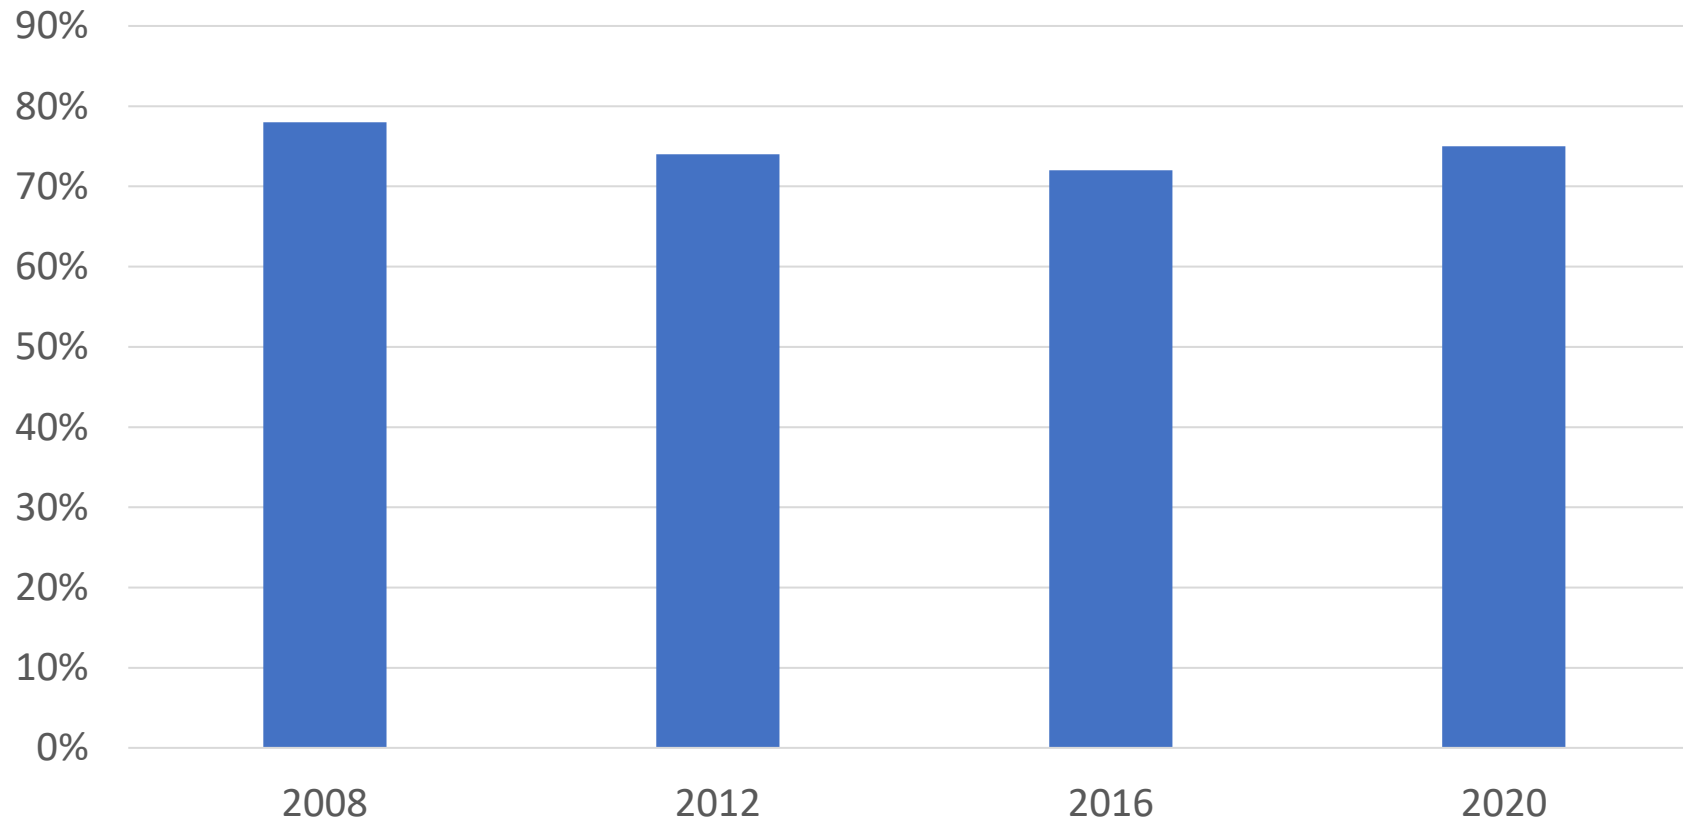

Election Data Overview

Ways and Means Committee Briefing

September 29, 2022

Total Turnout, Gubernatorial Primary Elections, 2010 - 2022

Total Turnout, Gubernatorial General Elections, 2010 - 2018

Total Turnout, Presidential Primary Elections, 2008 - 2020

Total Turnout, Presidential General Elections, 2008 - 2020

Percentage of Votes Cast by Mail, 2016 - 2022

Percentage of Votes Cast During Early Voting, 2016 - 2022

Turnout by Voting Method, 2022 Primary

Change in Polling Places, 2022 v. 2018