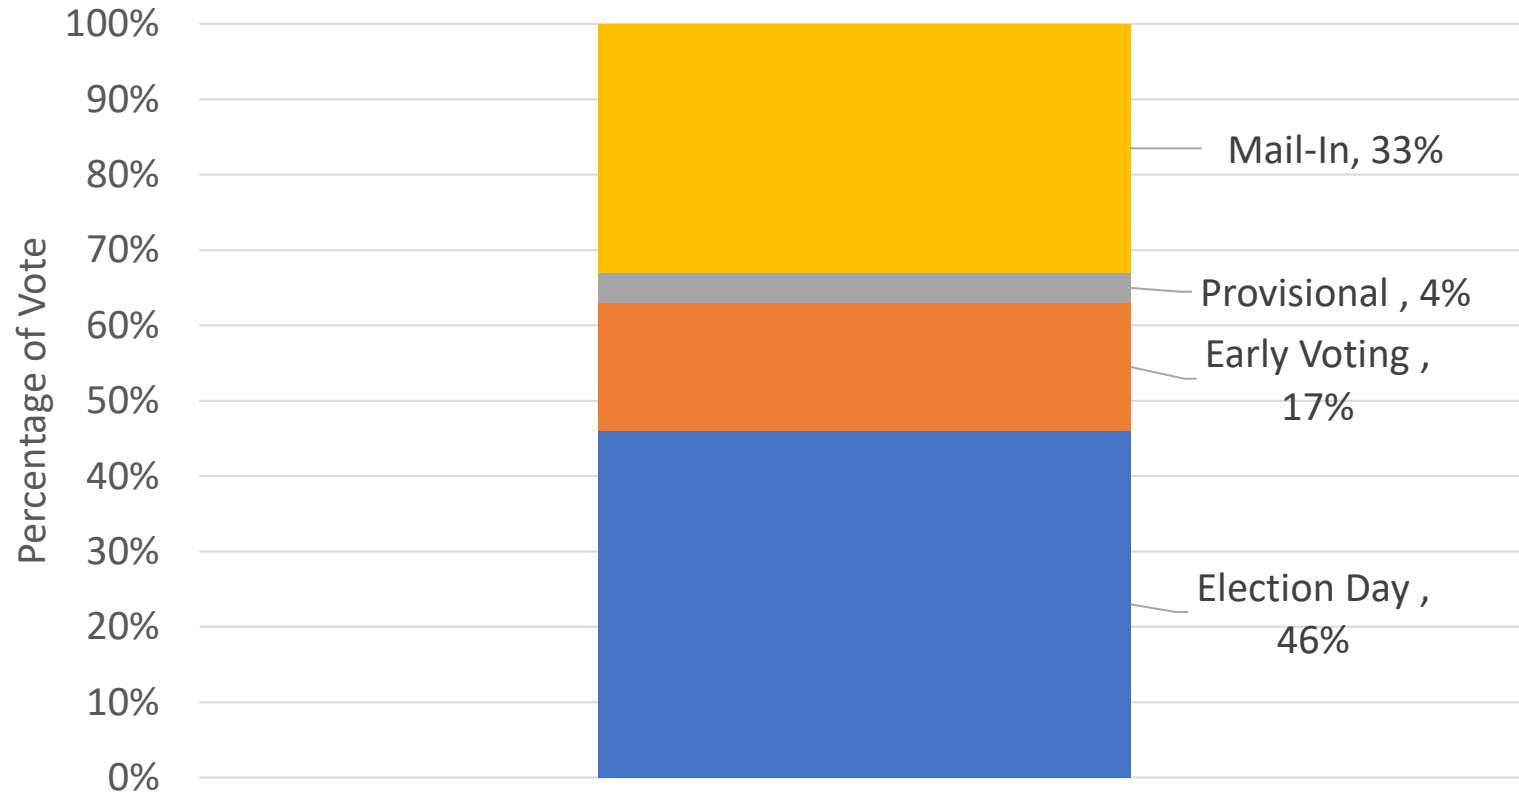

Total Turnout, Presidential General Elections, 2008 - 2020

Percentage of Votes Cast by Mail, 2016 - 2022

Percentage of Votes Cast During Early Voting, 2016 - 2022

Turnout by Voting Method, 2022 Primary

Change in Polling Places, 2022 v. 2018