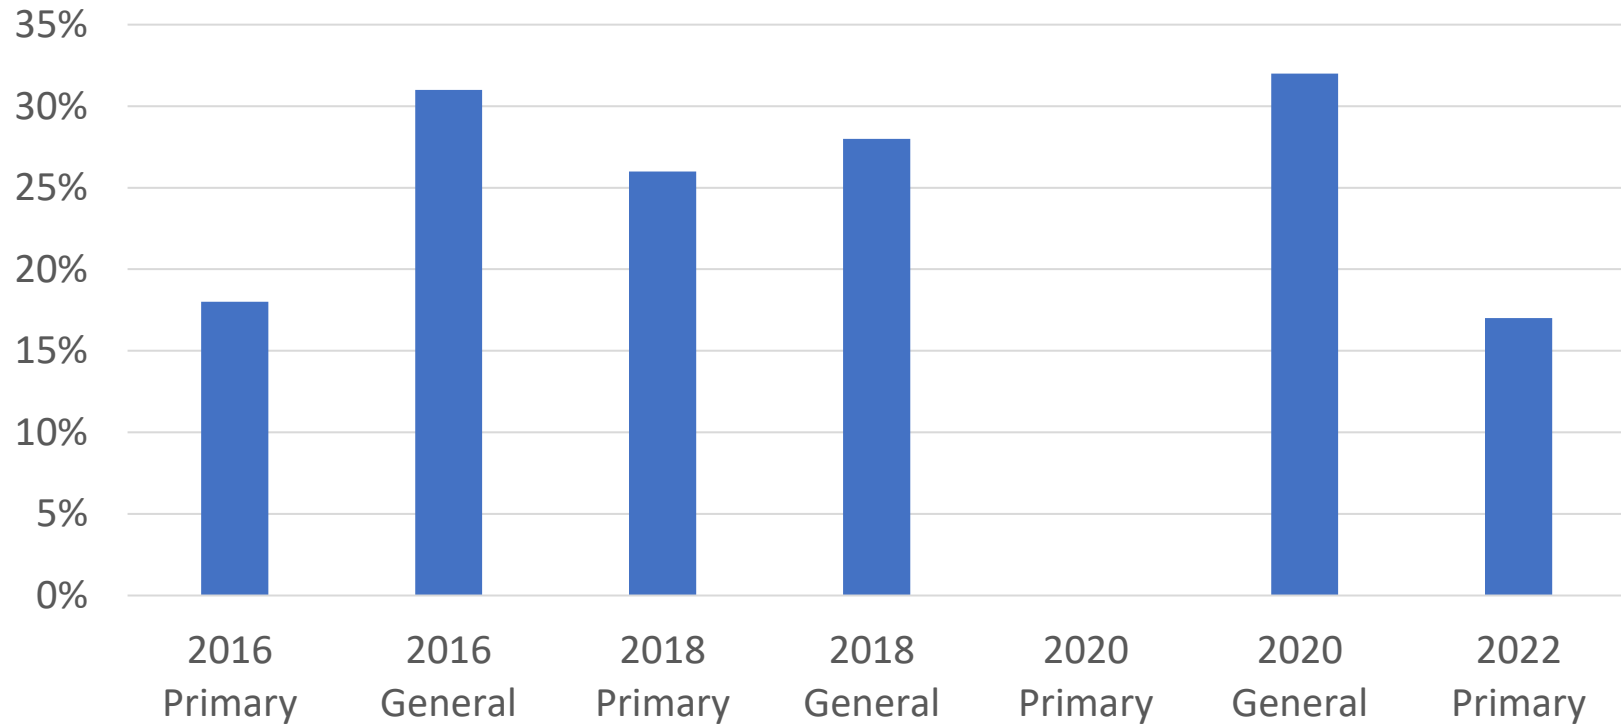

Election Data Overview

Ways and Means Committee Briefing

September 29, 2022

Total Turnout, Gubernatorial Primary Elections, 2010 - 2022

Total Turnout, Gubernatorial General Elections, 2010 - 2018

Total Turnout, Presidential Primary Elections, 2008 - 2020

Total Turnout, Presidential General Elections, 2008 - 2020

Percentage of Votes Cast by Mail, 2016 - 2022

Percentage of Votes Cast During Early Voting, 2016 - 2022

Turnout by Voting Method, 2022 Primary

Change in Polling Places, 2022 v. 2018