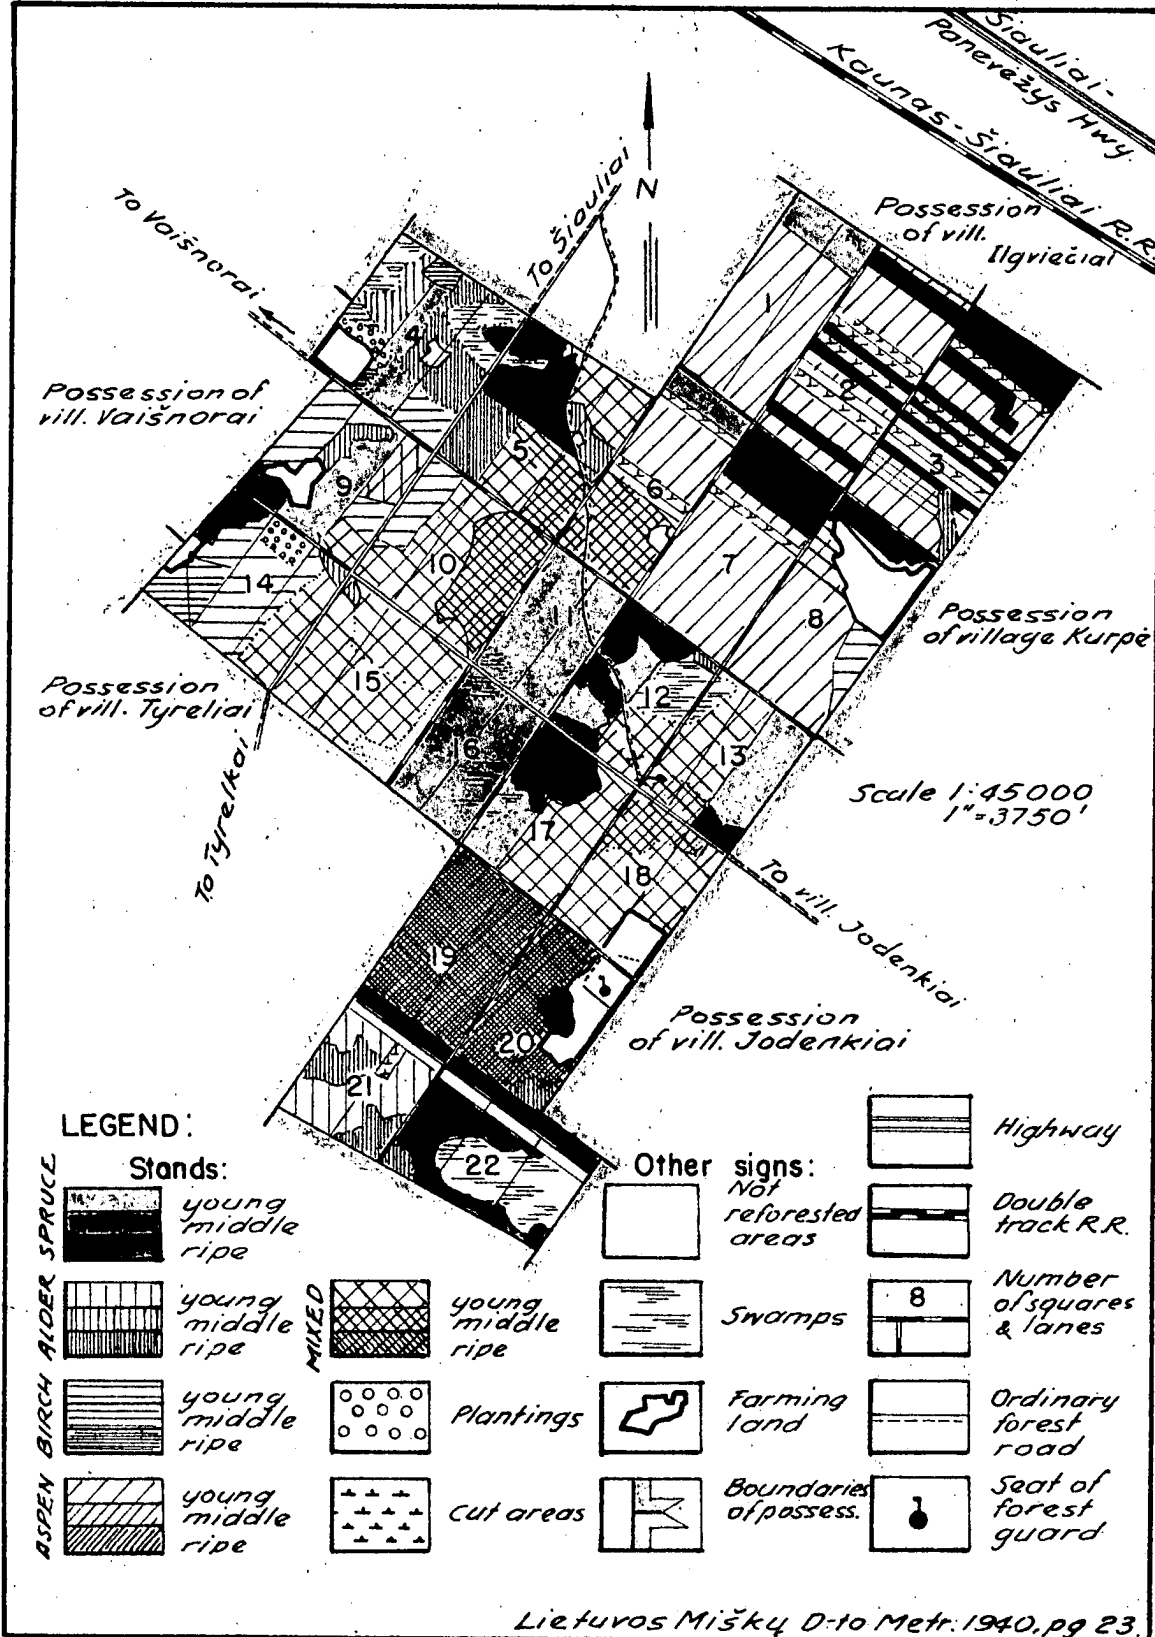

THIS IS UNEVALUATED INFORMATION

#20

LEGEND:

Traced from B.Soviet, Enc. Vol. 25, 1953 Aug.

373

#21

STAND PLAN OF "ŠVENDRIAI" RANGE

Area 1287.7 ha.