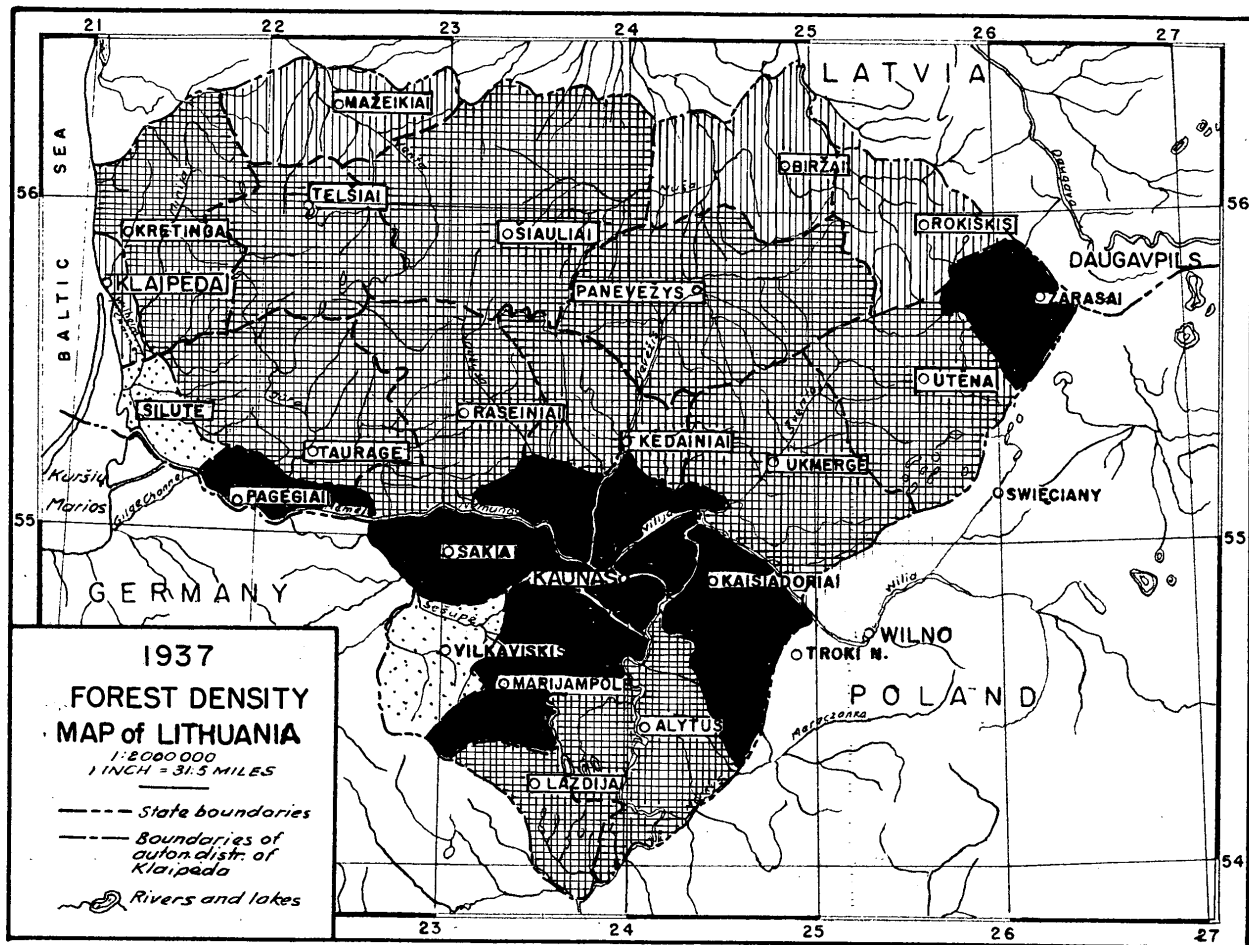

THIS IS UNEVALUATED INFORMATION

#20

LEGEND:

Traced from B.Soviet, Enc. Vol. 25, 1953 Aug.

373

#21

STAND PLAN OF "ŠVENDRIAI" RANGE

Area 1287.7 ha.