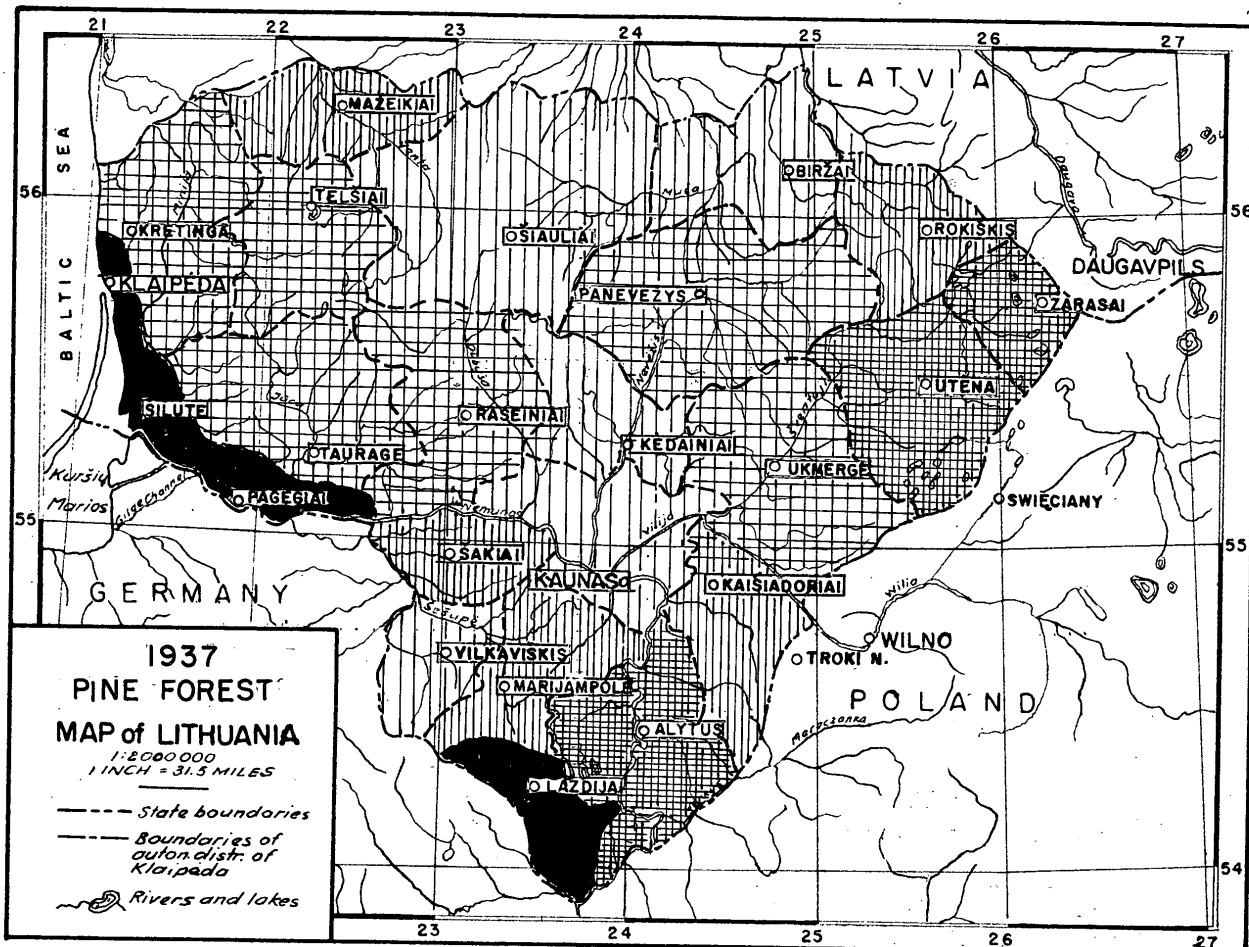

#24

45MN USSR LITHUANIAN SSR DOTNUVA 55 42 N 23 54 E  
AGRICULTURAL COLLEGE.

25X1  
25X1

*agricultural  
Sci. College in Dotnuva*

#25

LEGEND: [Grid patterns] 0-20% 21-40% 41-60% 61-80% 81-100% of the state forest area.