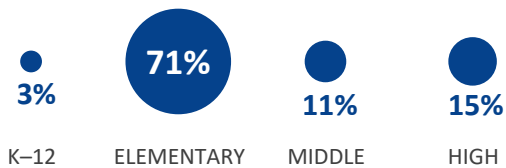

NATIONAL BLUE RIBBON SCHOOLS

2022

297 schools recognized in **45** states plus DC and DoDEA

273 PUBLIC SCHOOLS

47% with 40% or more disadvantaged students

SCHOOL LEVEL

24 NON-PUBLIC SCHOOLS

SCHOOL LEVEL