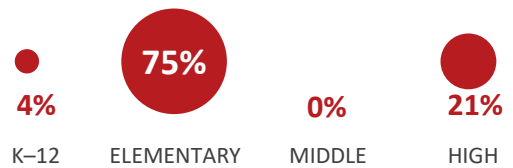

NATIONAL BLUE RIBBON SCHOOLS

2022

297 schools recognized in **45** states plus DC and DoDEA

273 PUBLIC SCHOOLS

47% with 40% or more disadvantaged students

SCHOOL LEVEL

24 NON-PUBLIC SCHOOLS

SCHOOL LEVEL