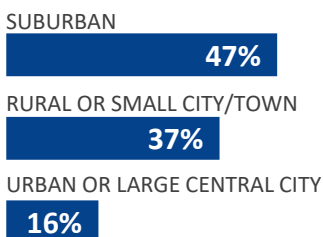

GEOGRAPHIC LOCALE