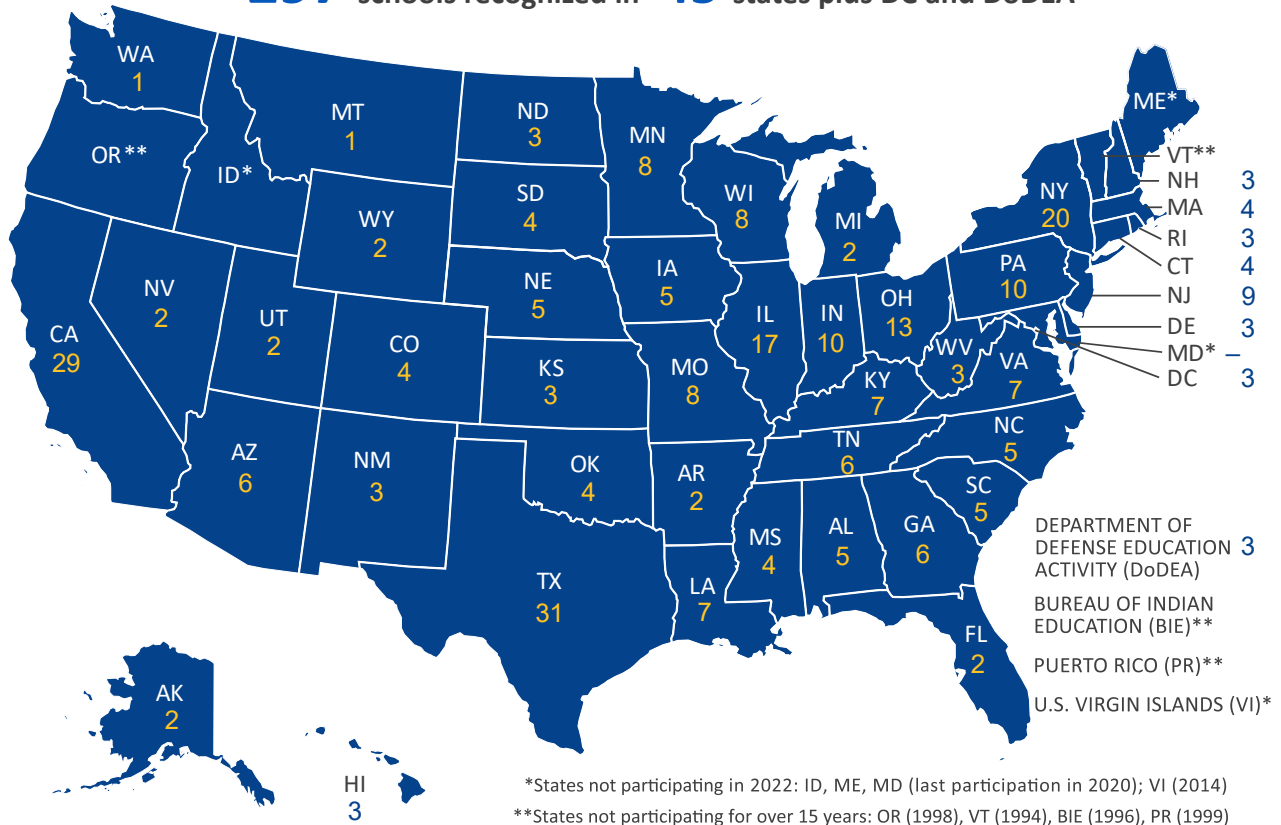

NATIONAL BLUE RIBBON SCHOOLS

2022

297 schools recognized in **45** states plus DC and DoDEA

273 PUBLIC SCHOOLS

47% with 40% or more disadvantaged students

SCHOOL LEVEL

24 NON-PUBLIC SCHOOLS

SCHOOL LEVEL

GEOGRAPHIC LOCALE

SCHOOL TYPE

GEOGRAPHIC LOCALE

AFFILIATION