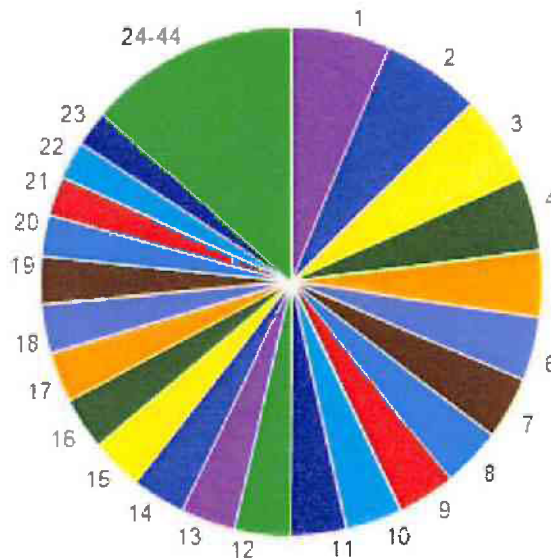

Dashboard Detection Report

Report Details

Report By: Pat Wentz

Camera Count: 44

Time Frame: From 11-29-16 12 AM To 11-30-21 12 AM

Total Detections: 283,852,957

Contributor	System	Camera	Detections
1		ReaperSD	18211041
2		ReaperSD	17891888
3		ReaperSD	16132233
4		ReaperSD	13207137
5		ReaperSD	11892301
6		ReaperSD	11493179
7		ReaperSD	11411590
8		ReaperSD	10787465

Dashboard Hit Report

Report Details

Report By: Pat Wentz

Hot List Count: 4

Time Frame: From 11-29-16 12 AM To 11-30-21 12 AM

Total Hits: 150,266

Hot List Type	Hot List Source	Hits	Date of Load
1		135440	11-29-21
2		13367	11-29-21
3		1457	11-29-21
4		2	06-21-18