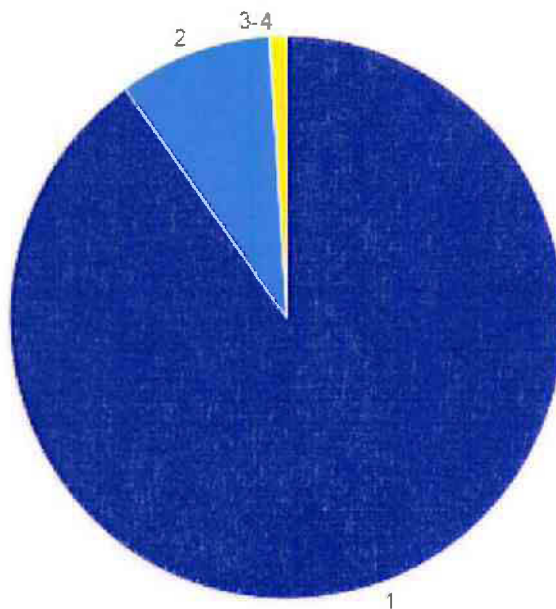

Dashboard Hit Report

Report Details

Report By: Pat Wentz

Hot List Count: 4

Time Frame: From 11-29-16 12 AM To 11-30-21 12 AM

Total Hits: 150,266

Hot List Type	Hot List Source	Hits	Date of Load
1		135440	11-29-21
2		13367	11-29-21
3		1457	11-29-21
4		2	06-21-18