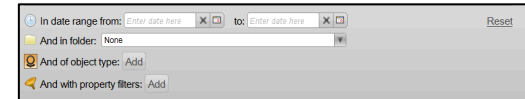

1

To begin, type your search term(s) into the main search bar and hit the Search button.

You can search across all loaded data sets for any value of interest, such as name, address, social security number, CR/RD number, IR number, or other terms.

2

Your search results will be displayed in the BROWSER.

3

Use the Advanced option to the right of the Search button if you want to narrow down search results by date, object type, or property value.

Click on each for a preview of your results

4

Double click to see a detailed view of a search result.

5

Basic Search

You can also perform a search in the **Quick Search** bar at the top right of the application window. **Quick Search** is designed to be a fast and simple way to search within the various applications.