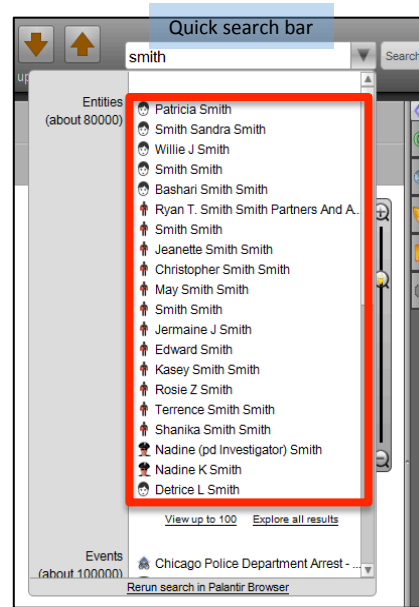

Basic Search

You can also perform a search in the **Quick Search** bar at the top right of the application window. **Quick Search** is designed to be a fast and simple way to search within the various applications.

Type in your search term(s) in the text box in the upper right hand corner and click the **Search** button. A results window will drop down with the top results categorized by Object type (Entity, Event, or Document).

Select any matching results you want to investigate further and drag them to the GRAPH by dragging them to the GRAPH button in the Application bar.

Search Syntax

You can perform a number of different searches in Palantir with various types of **search syntax**. Use the table below to guide your searches.

Search Feature	Example	Matches
Basic Search	James Smith	People named "James Smith" People named "James" who live on "Smith" Street
Exact search	"Officer Jones"	People named "Officer Jones" Not people named "Officer Robert Jones"
OR search	(Jen or Jenn) Taylor	People named "Jen Taylor" or "Jenn Taylor" or "Jennifer Taylor"
Wildcard (single character)	Je?n	People named "Jen" or "Jenn" Not people named "Jennifer"
Wildcard (multi-character)	Jen*	People named "Jen" or "Jenni" or "Jennifer"
Metaphone ("sounds like")	~Branden	People named "Branden" or "Brandon" or "Brandan"
Proximity	Joseph Wild within 20	Documents where subjects "Joseph" and "Wild" appear within 20 words of each other
Combination	~(Sean Perez within 2)	People named "Shawn Albert Peres" or Sean M Perez"