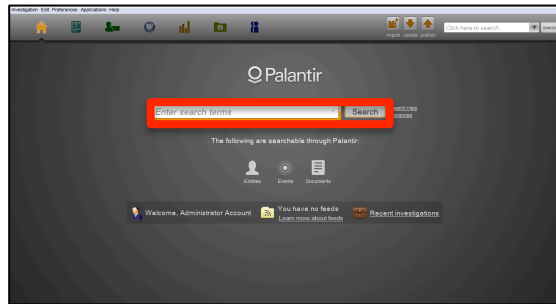

Basic Search

Start

When you first sign in to Palantir, you will arrive in the HOME application

This is your home page in Palantir, where you can find and open recent investigations, discover alerts from feeds, and conduct searches.

1

To begin, type your search term(s) into the main search bar and hit the Search button.

You can search across all loaded data sets for any value of interest, such as name, address, social security number, CR/RD number, IR number, or other terms.