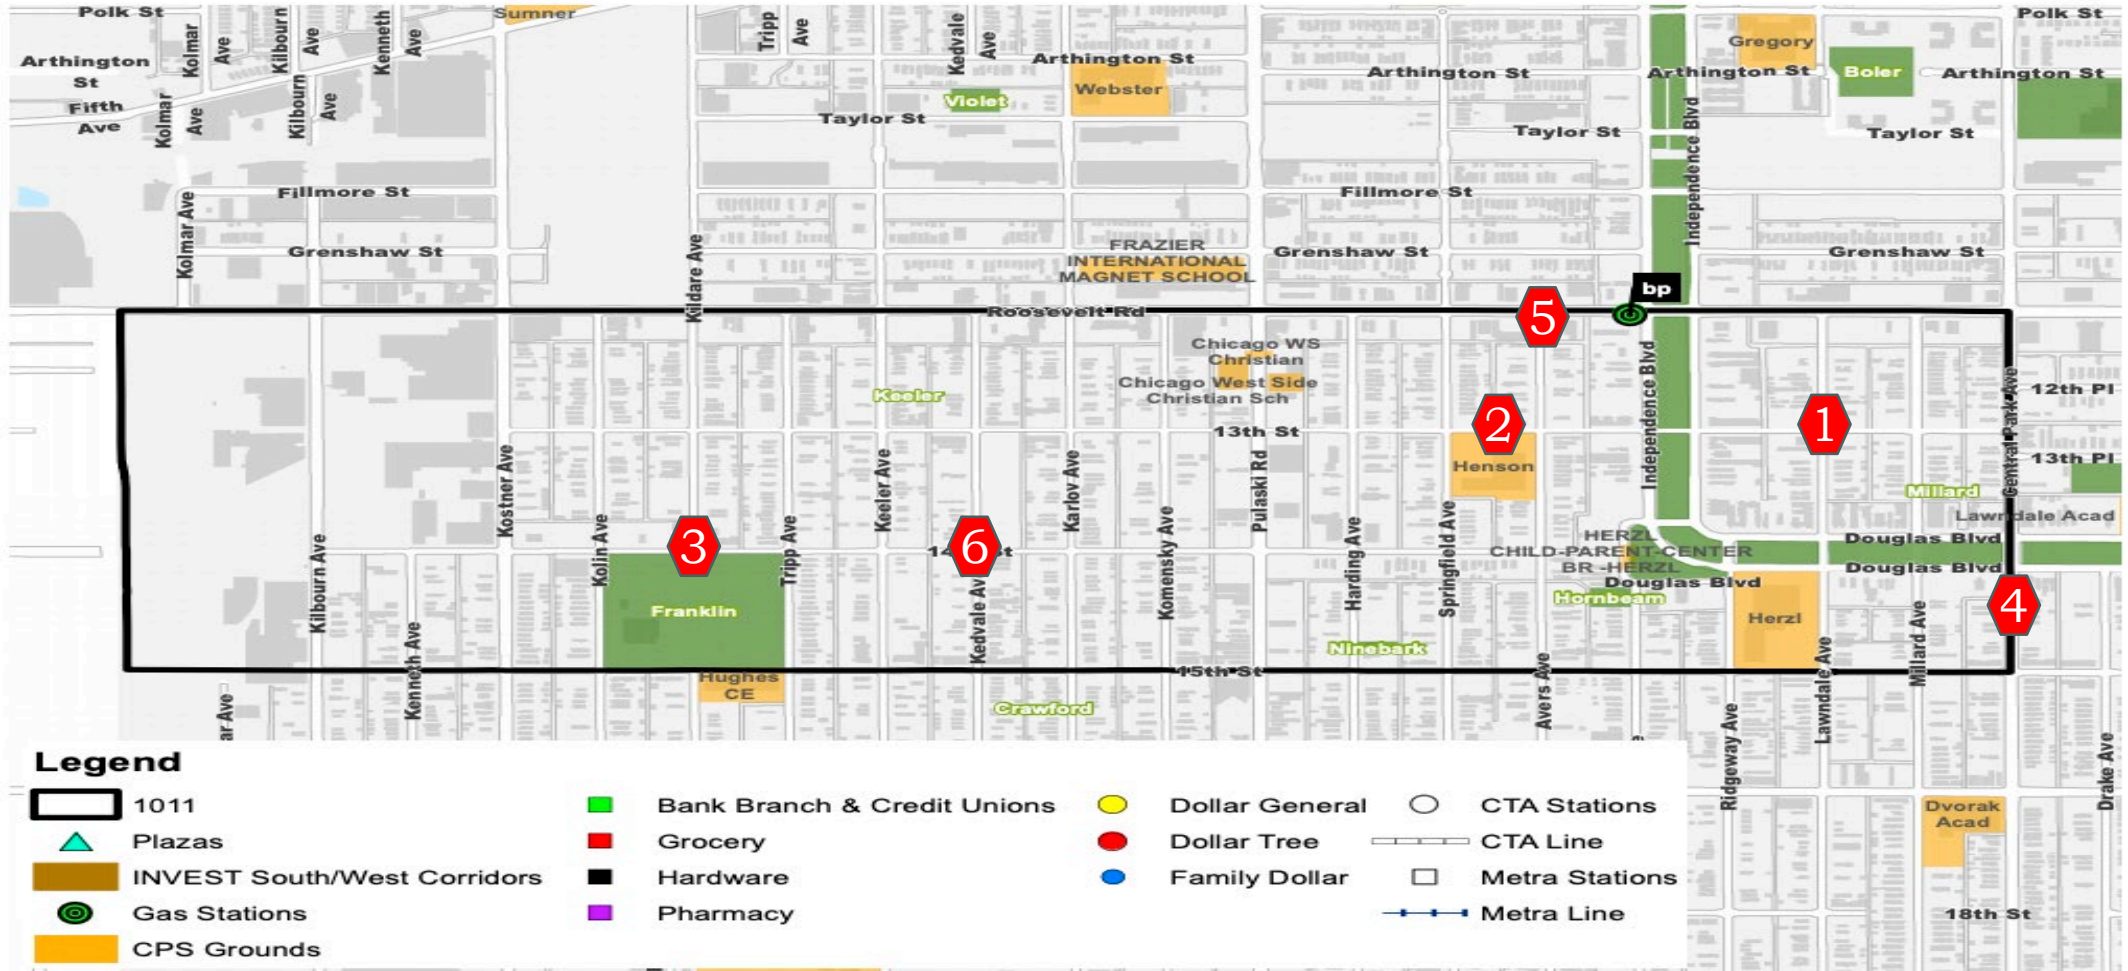

4. Beat 1011 – North Lawndale

Roosevelt to 15th St.
Kilbourn to Central Park Ave.

Police Beat 1011

Beat 1011 Statistics

Boundaries: Roosevelt-15th St /Kenton-Central Park

January 01, 2021 – June 13, 2021 *(YTD)*

Type	2021	2020	2019
Shootings	16	7	10
Shooting Victims	19	12	13
Homicide	3	0	3
Shot Spotter Alerts	361	137	83
Vehicular Hijackings	6	2	7
Robberies	26	22	30
Violent Crime	96	84	99

May 31, 2021 – June 13, 2021 *(Last 14 Days)*

Type	2021	2020	% Change
Shootings	8	19	-57.9%
Shooting Victims	11	25	-14%
Homicide	0	4	-100%
Shot Spotter Alerts	143	224	-36.2%
Vehicular Hijackings	2	1	+100%
Robberies	11	12	-8.3%
Violent Crime	48	71	-32.4%

June 07, 2021 – June 13, 2021 *(Last 7 Days)*

Type	2021	2020	% Change
Shootings	4	7	42.9%
Shooting Victims	6	10	-40%
Homicide	0	3	-100%
Shot Spotter Alerts	73	66	+10.6%
Vehicular Hijackings	1	0	+1
Robberies	4	2	+100%
Violent Crime	23	19	+21.1%

May 17, 2021 – June 13, 2021 *(Last 28 Days)*

Type	2021	2020	% Change
Shootings	17	24	-29.2%
Shooting Victims	20	30	-33.3%
Homicide	1	4	-75%
Shot Spotter Alerts	256	317	-19.2%
Vehicular Hijackings	5	2	+150%
Robberies	24	25	-4%
Violent Crime	109	129	-15.5%