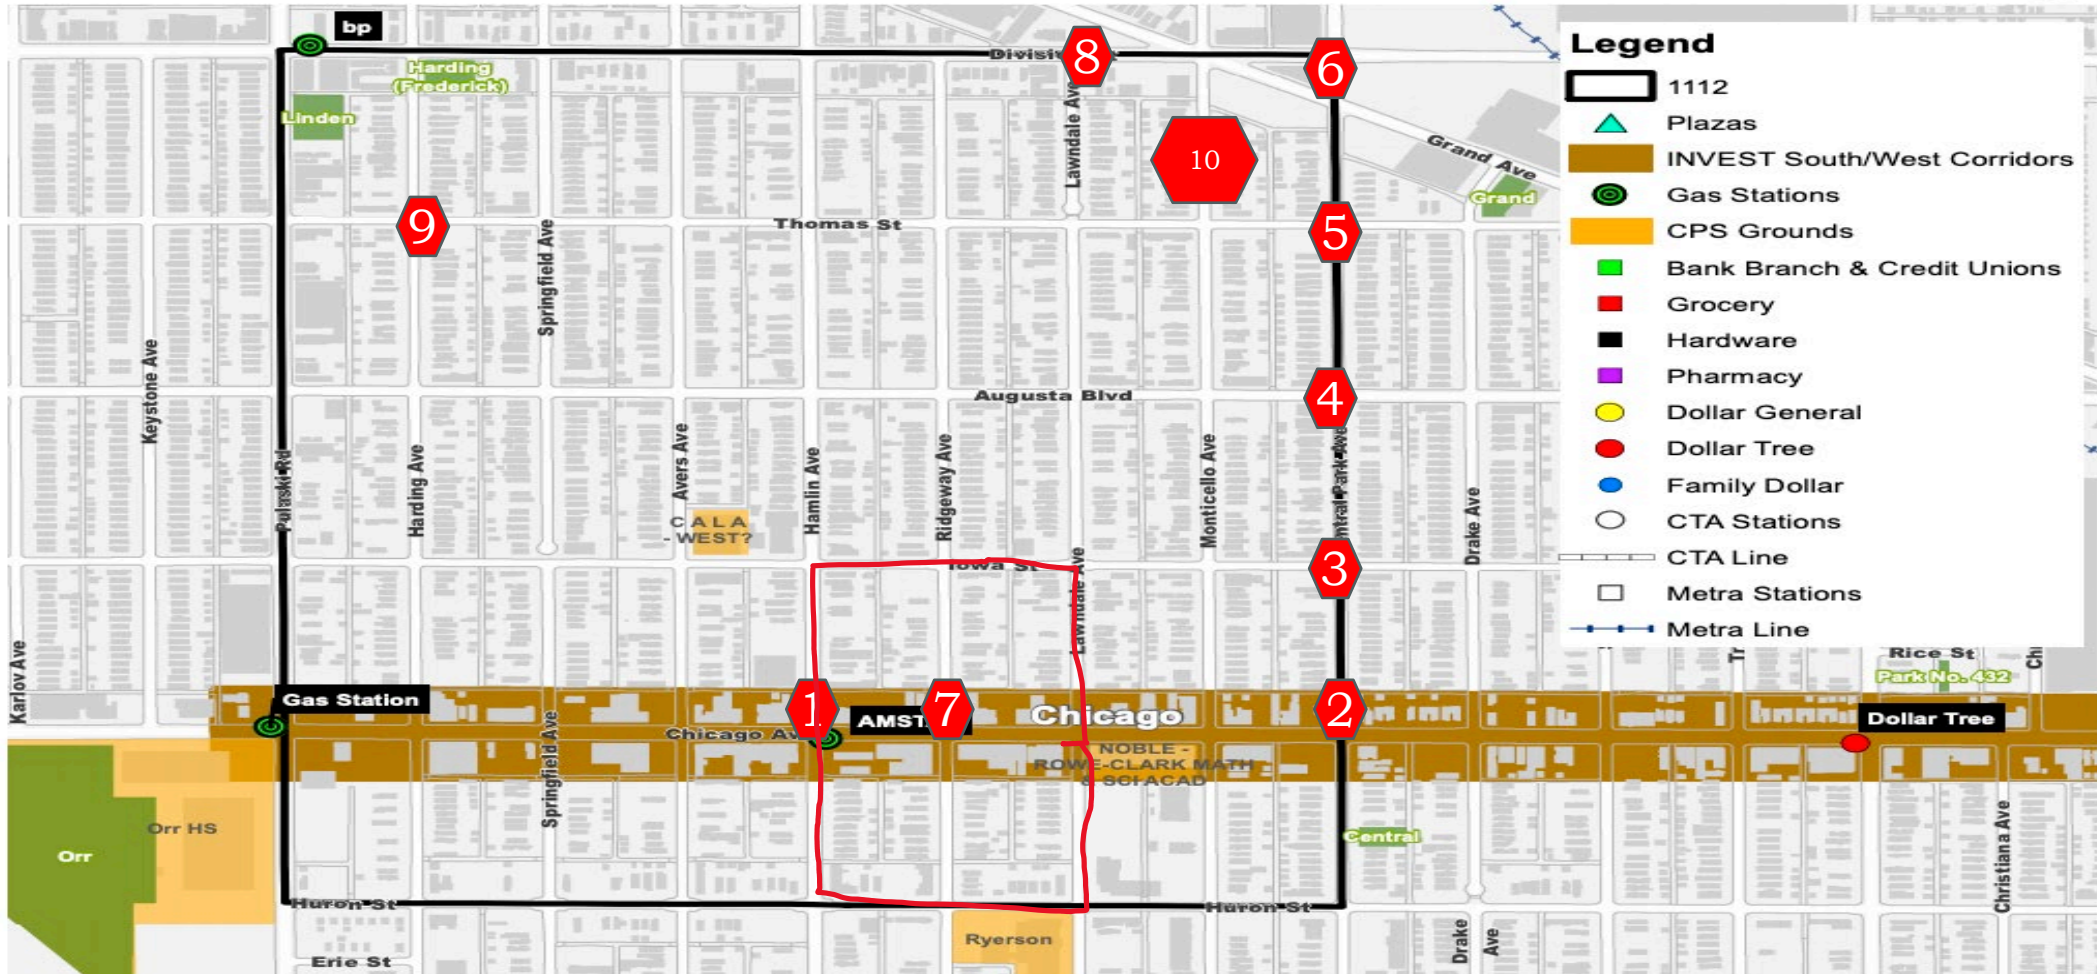

5. Beat 1112 – West Humboldt Park

Division St. to Huron St.
Pulaski Ave to Central Park