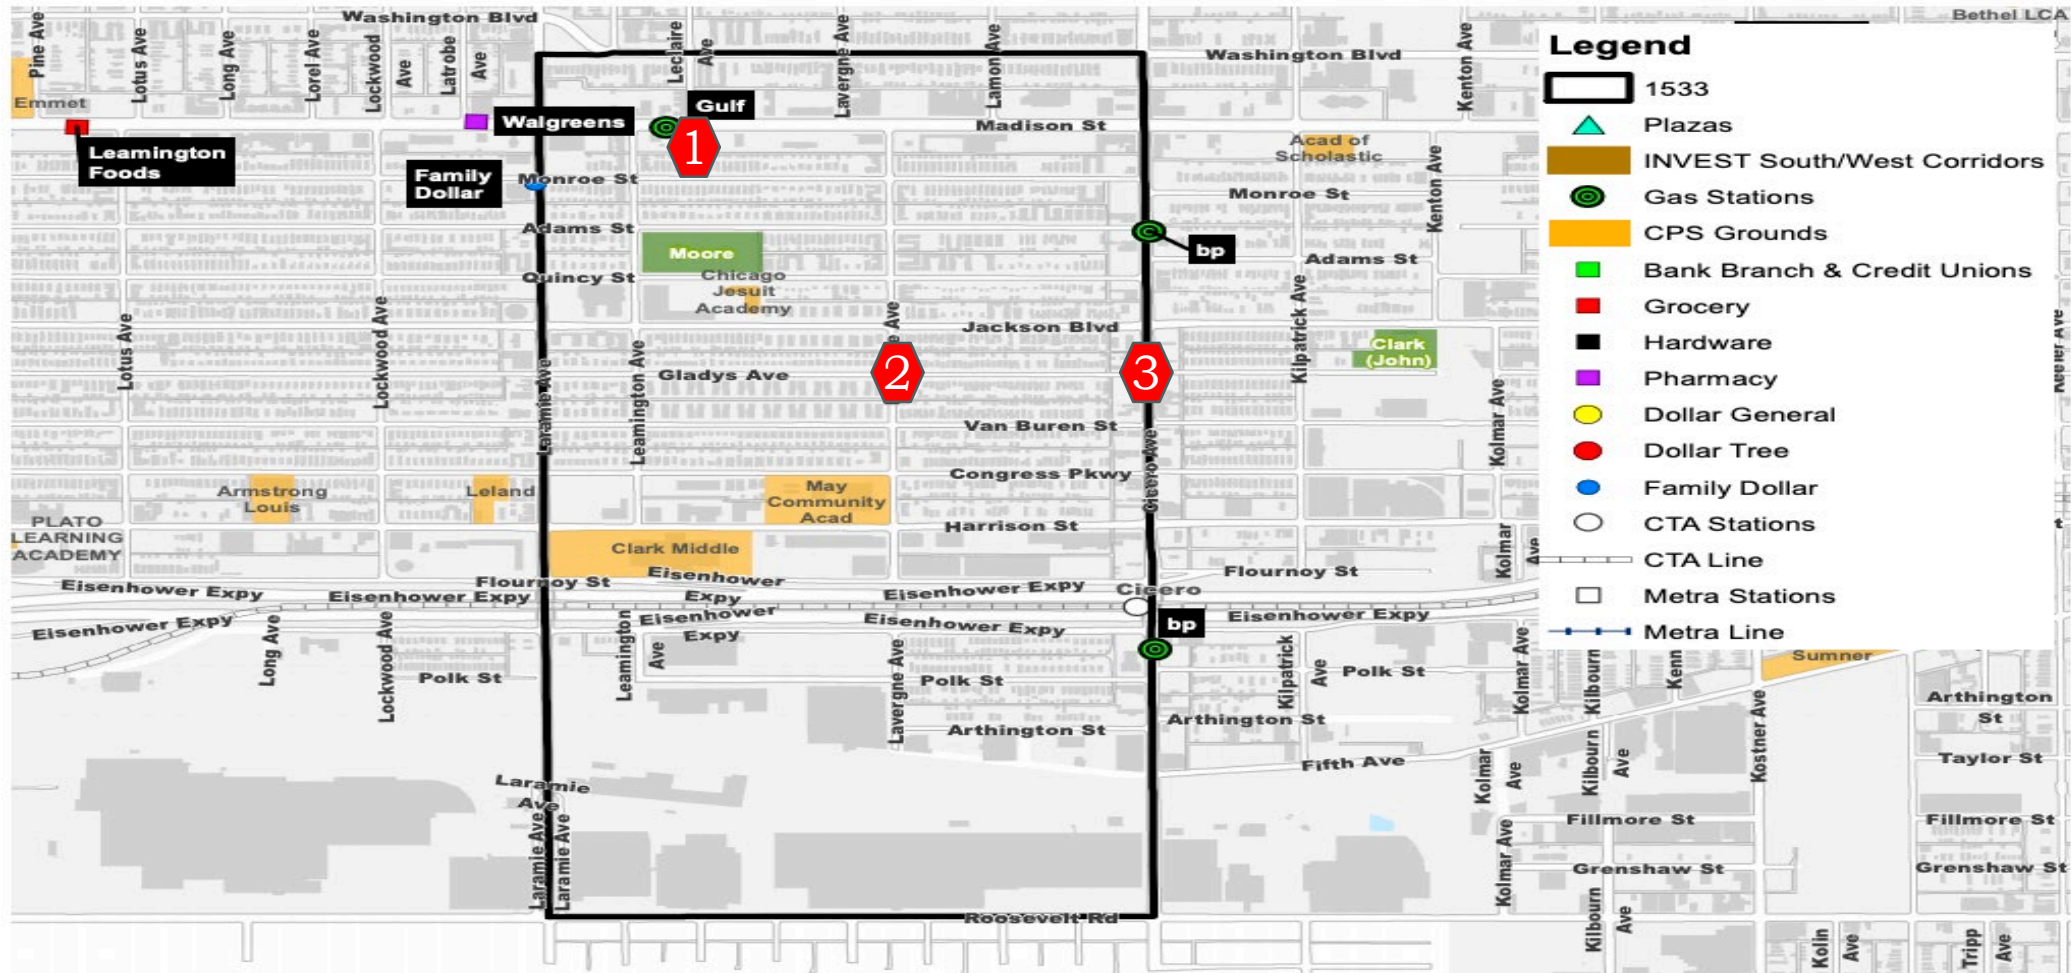

3. Beat 1533 – Austin

Washington Blvd. To Roosevelt Rd.
Laramie Ave. To Cicero Ave.

Police Beat 1533