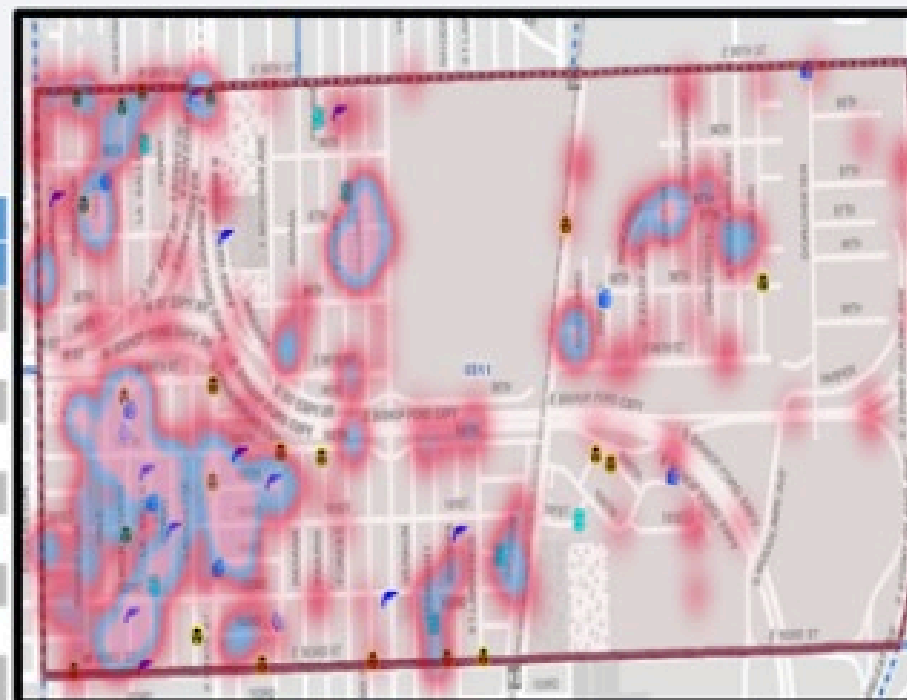

005th District Beat 511 Statistics

Year to Date Beat 511 Statistics			
01Jan2021- 14June2021			
Type	2021	2020	2019
Total Violent Crime	101	105	92
Robbery	25	34	32
Vehicle Hijacking	7	5	1
Shooting	13	17	13
Homicide	1	2	3
ShotSpotter Alerts	392	183	127
CFS (Violence & Gang Related)	322	361	417
Arrests	144	216	404

*YTD to Date ShotSpotter Alerts HeatMap

28 Day Beat 511 Statistics		
16May2021- 14June2021		
Type	2021	2020
Total Violent Crime	22	26
Robbery	5	10
Vehicle Hijacking	1	3
Shooting	4	6
Homicide	0	1
ShotSpotter Alerts	61	44
CFS (Violence & Gang Related)	89	83
Arrests	26	33

14 Day Beat 511 Statistics		
30May 2021- 14June2021		
Type	2021	2020
Total Violent Crime	10	15
Robbery	3	6
Vehicle Hijacking	1	1
Shooting	2	2
Homicide	0	1
ShotSpotter Alerts	26	23
CFS (Violence & Gang Related)	54	49
Arrests	6	18

7 Day Beat 511 Statistics		
6June2021- 14June2021		
Type	2021	2020
Total Violent Crime	4	7
Robbery	2	1
Vehicle Hijacking	1	1
Shooting	1	2
Homicide	0	1
ShotSpotter Alerts	15	6
CFS (Violence & Gang Related)	25	27
Arrests	3	5