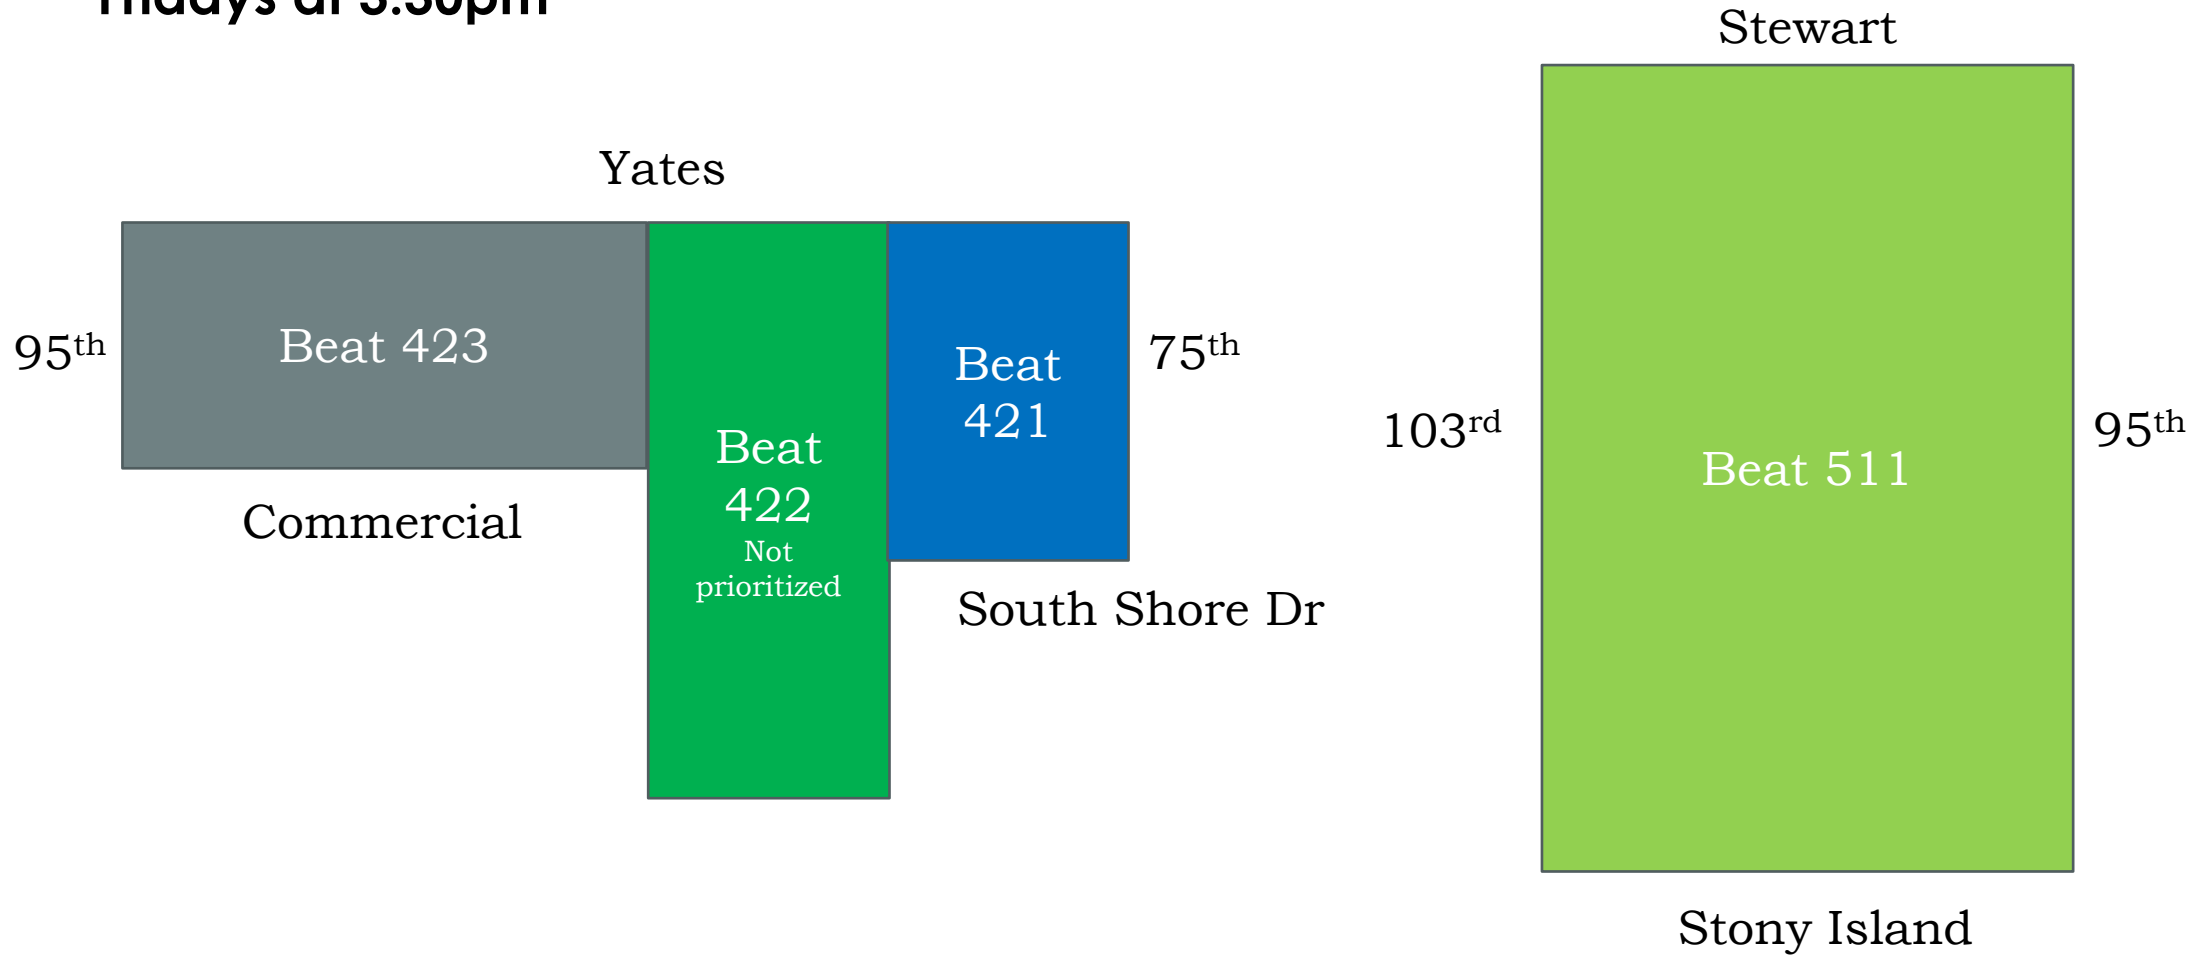

Zone 4 – Roseland, South Chicago & South Shore

Fridays at 3:30pm