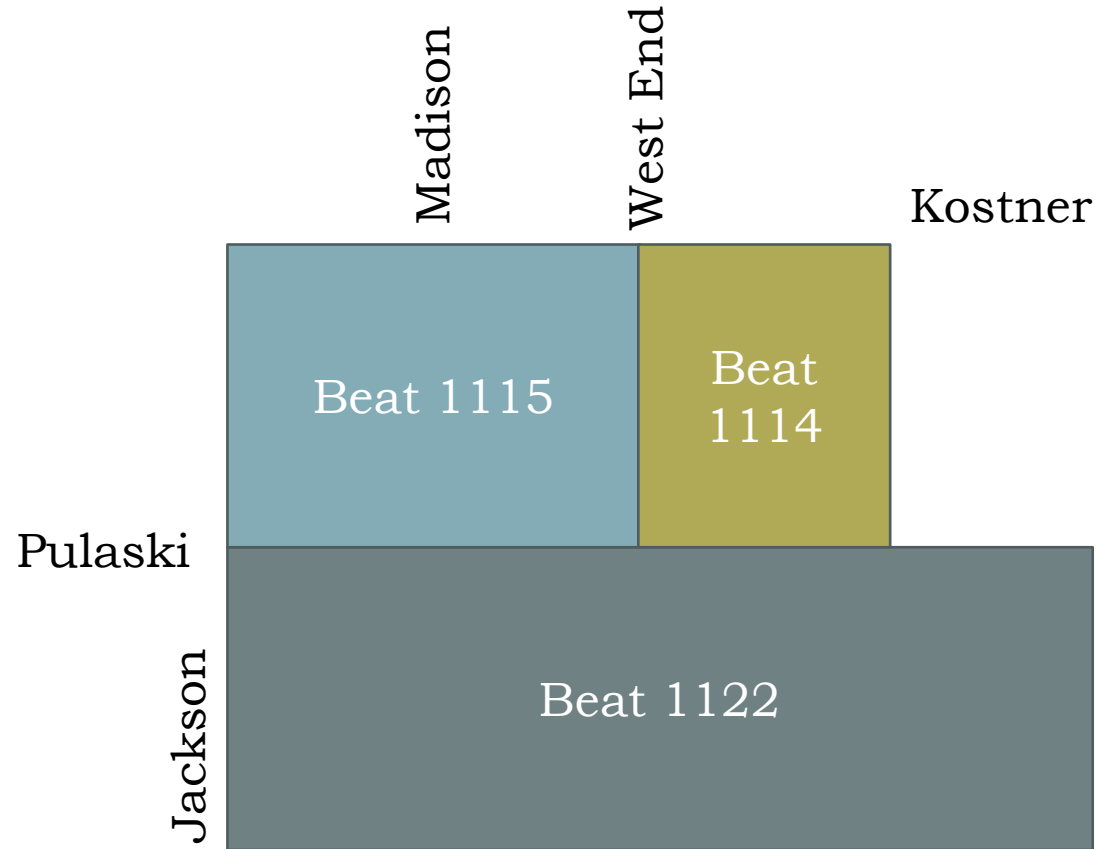

WGP (Neighborhood Activation Model)