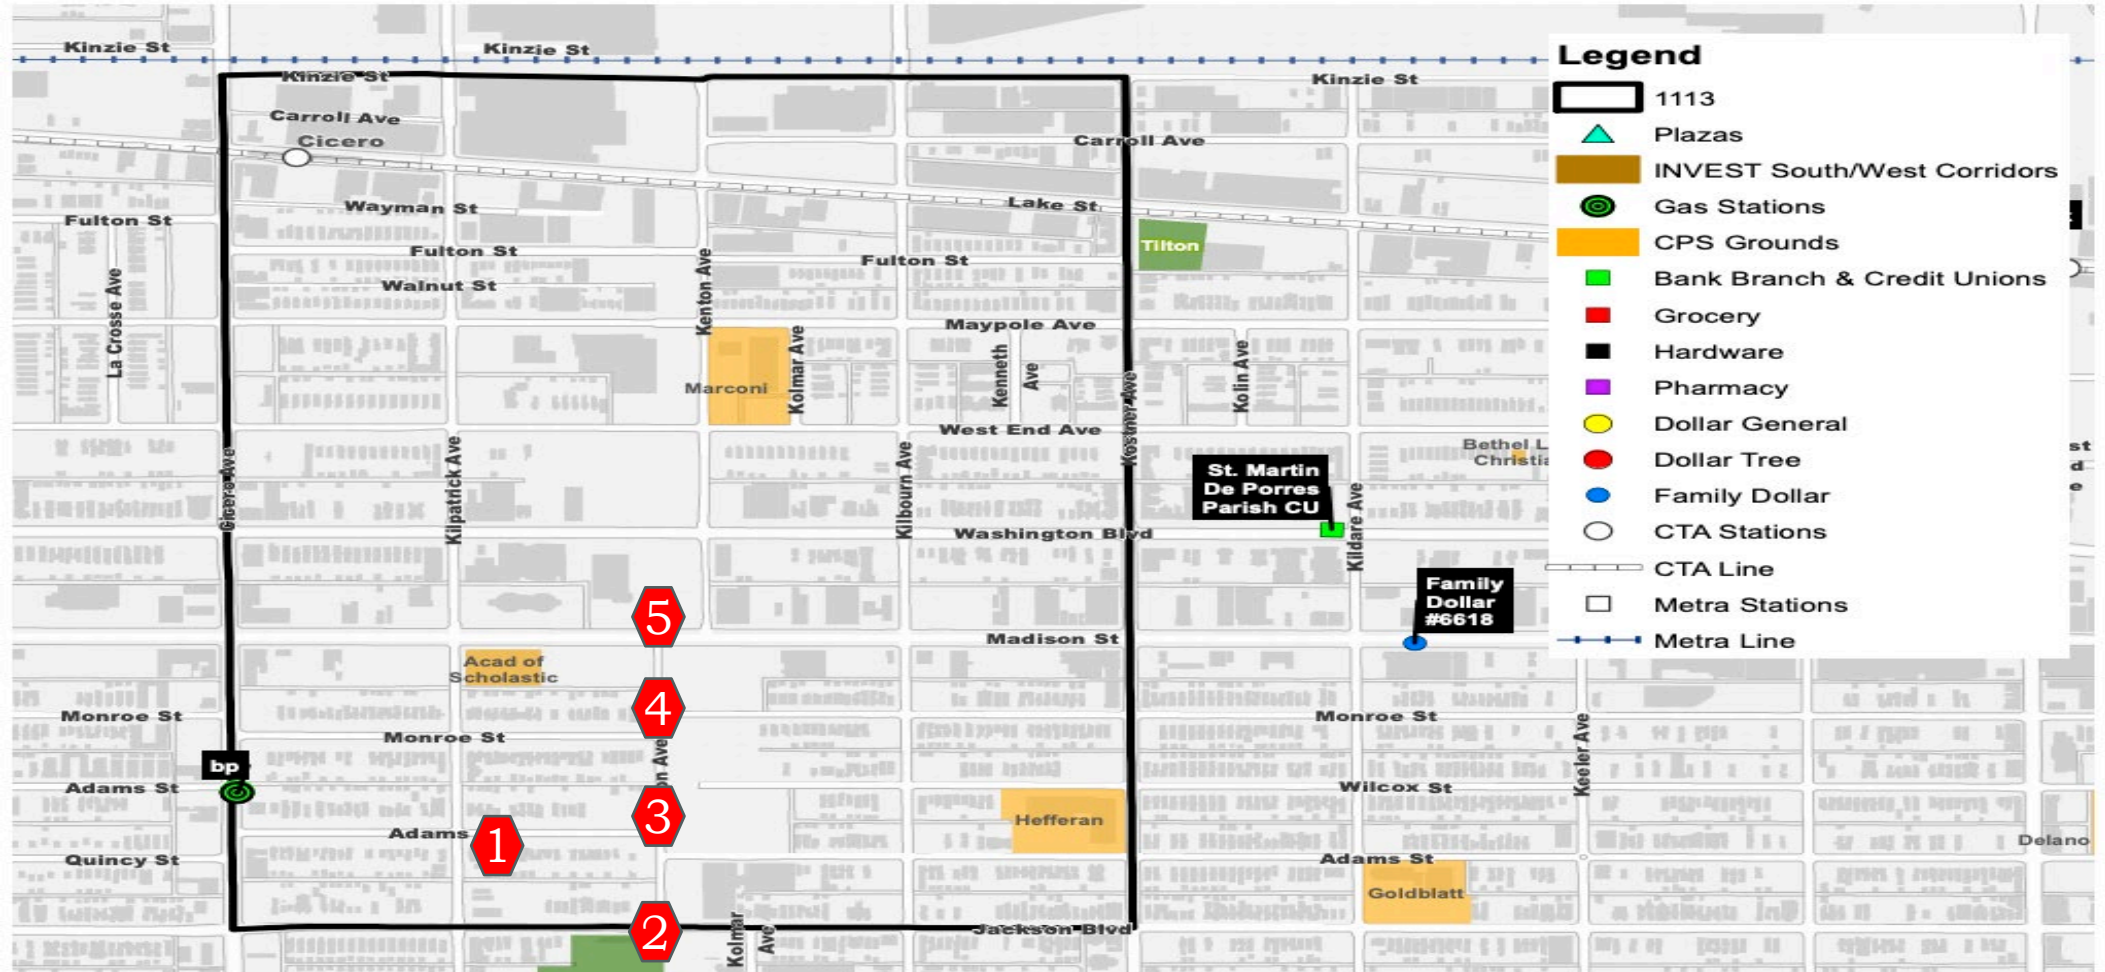

## Police Beat 1113

Kinzie St. To Jackson Blvd.  
Cicero Ave to Kostner Ave.

**Beat 1113 Statistics****Boundaries: Kinzie-Jackson/Cicero-Kostner**January 01, 2021 – June 14, 2021 *(YTD)*

Type	2021	2020	2019
Shootings	11	16	10
Shooting Victims	12	17	14
Homicide	5	4	1
Shot Spotter Alerts	137	106	43
Vehicular Hijackings	5	2	5
Robberies	16	26	28
Violent Crime	41	56	60