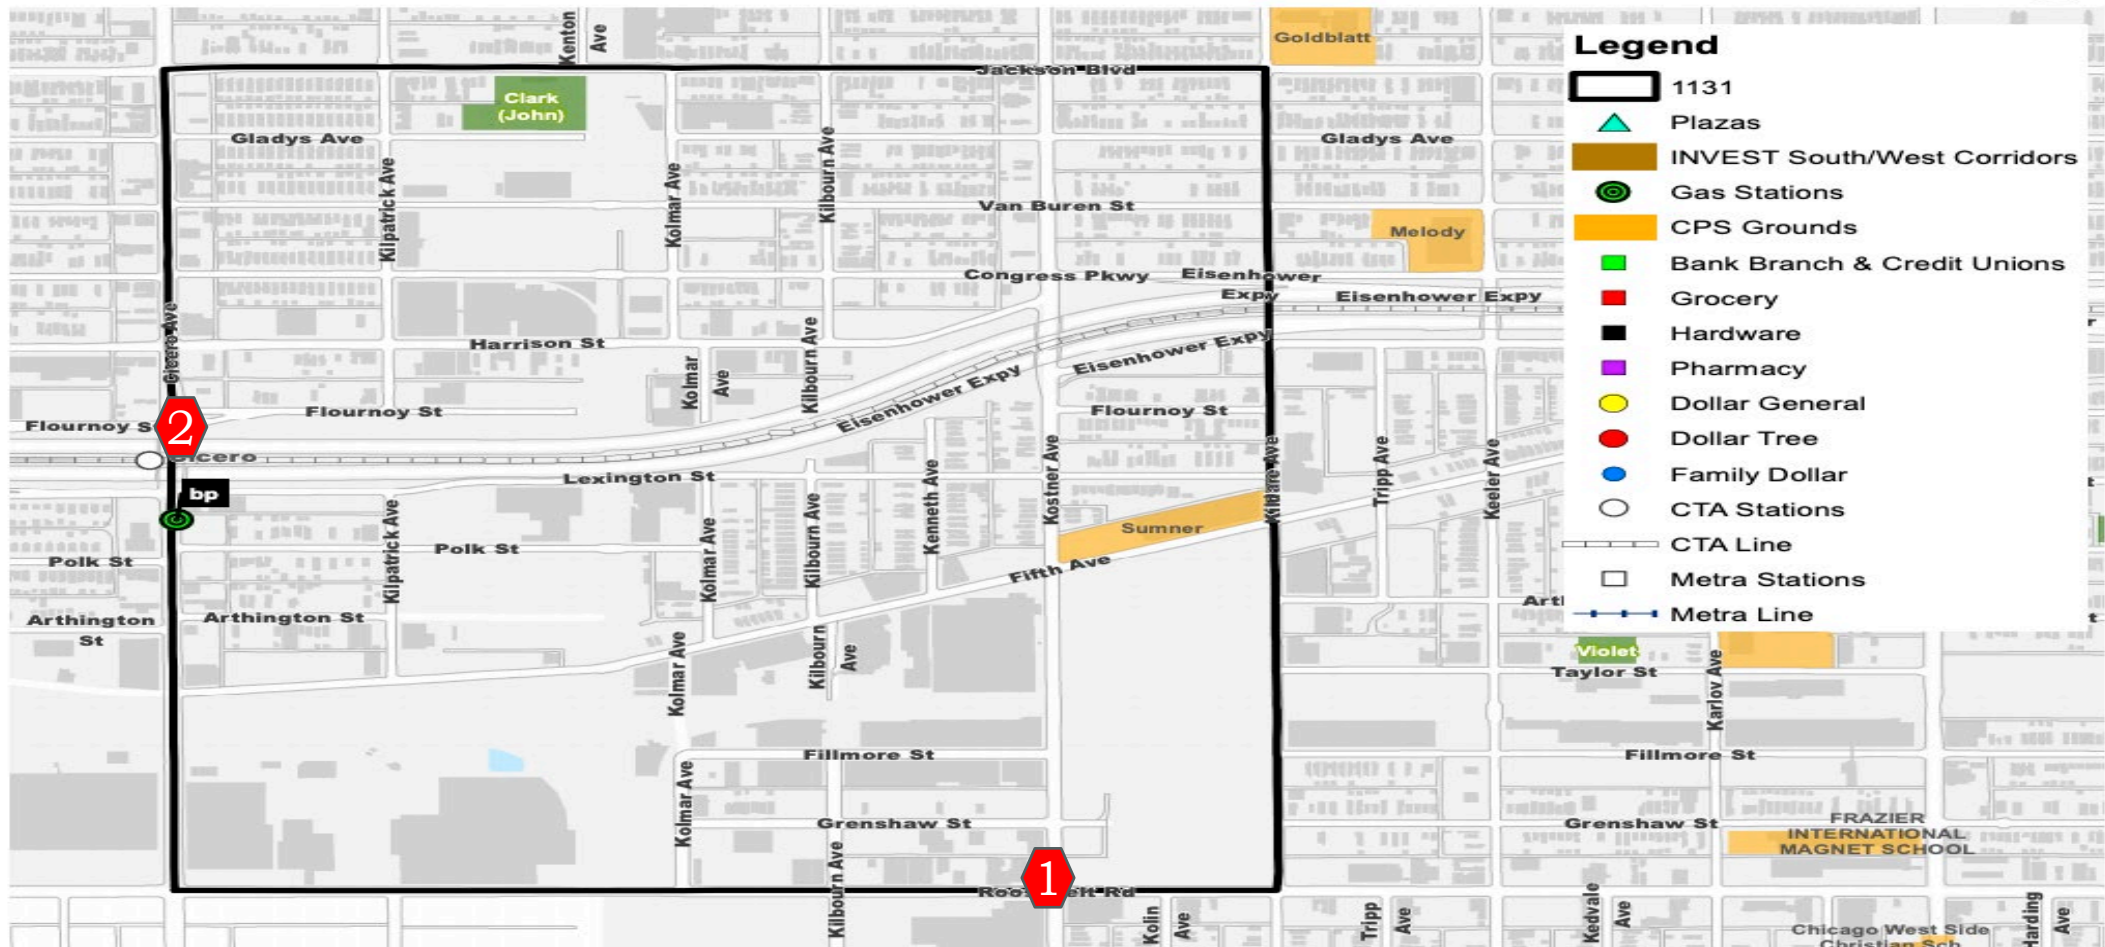

# 10. Beat 1131 – North Lawndale & West Garfield Park

Police Beat 1131

Jackson Blvd. To Roosevelt Rd.  
Cicero Ave. To Kildare Ave.

**Beat 1131 Statistics****Boundaries: Jackson-Roosevelt/Cicero-Kildare**January 01, 2021 – June 14, 2021 *(YTD)*