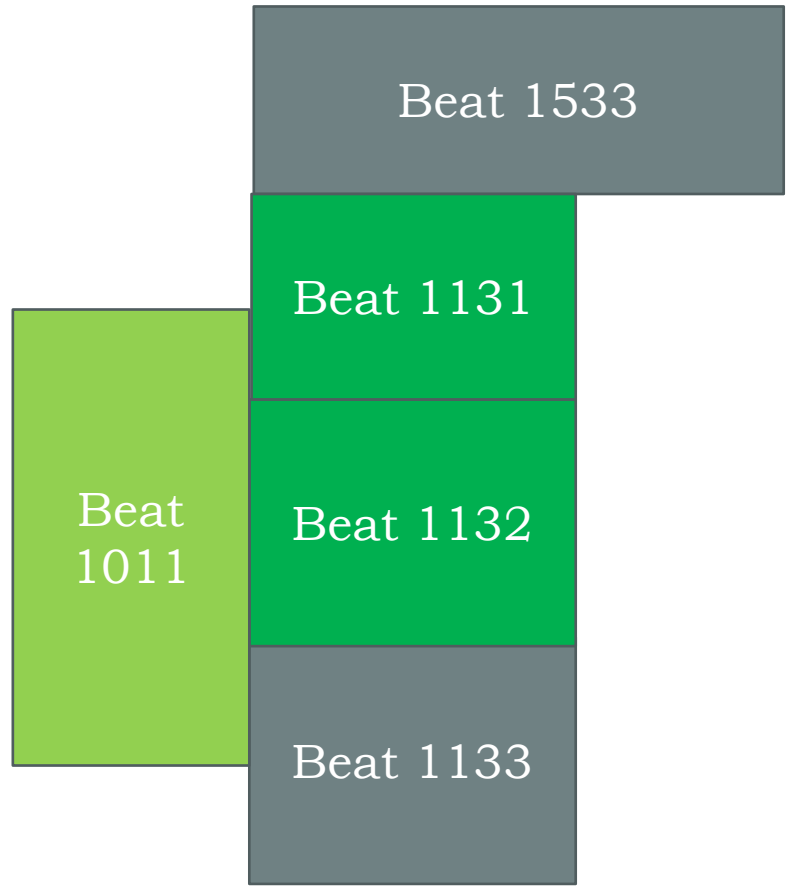

Zone 1 – Austin, North Lawndale & WGP

Tuesdays at 3:30pm