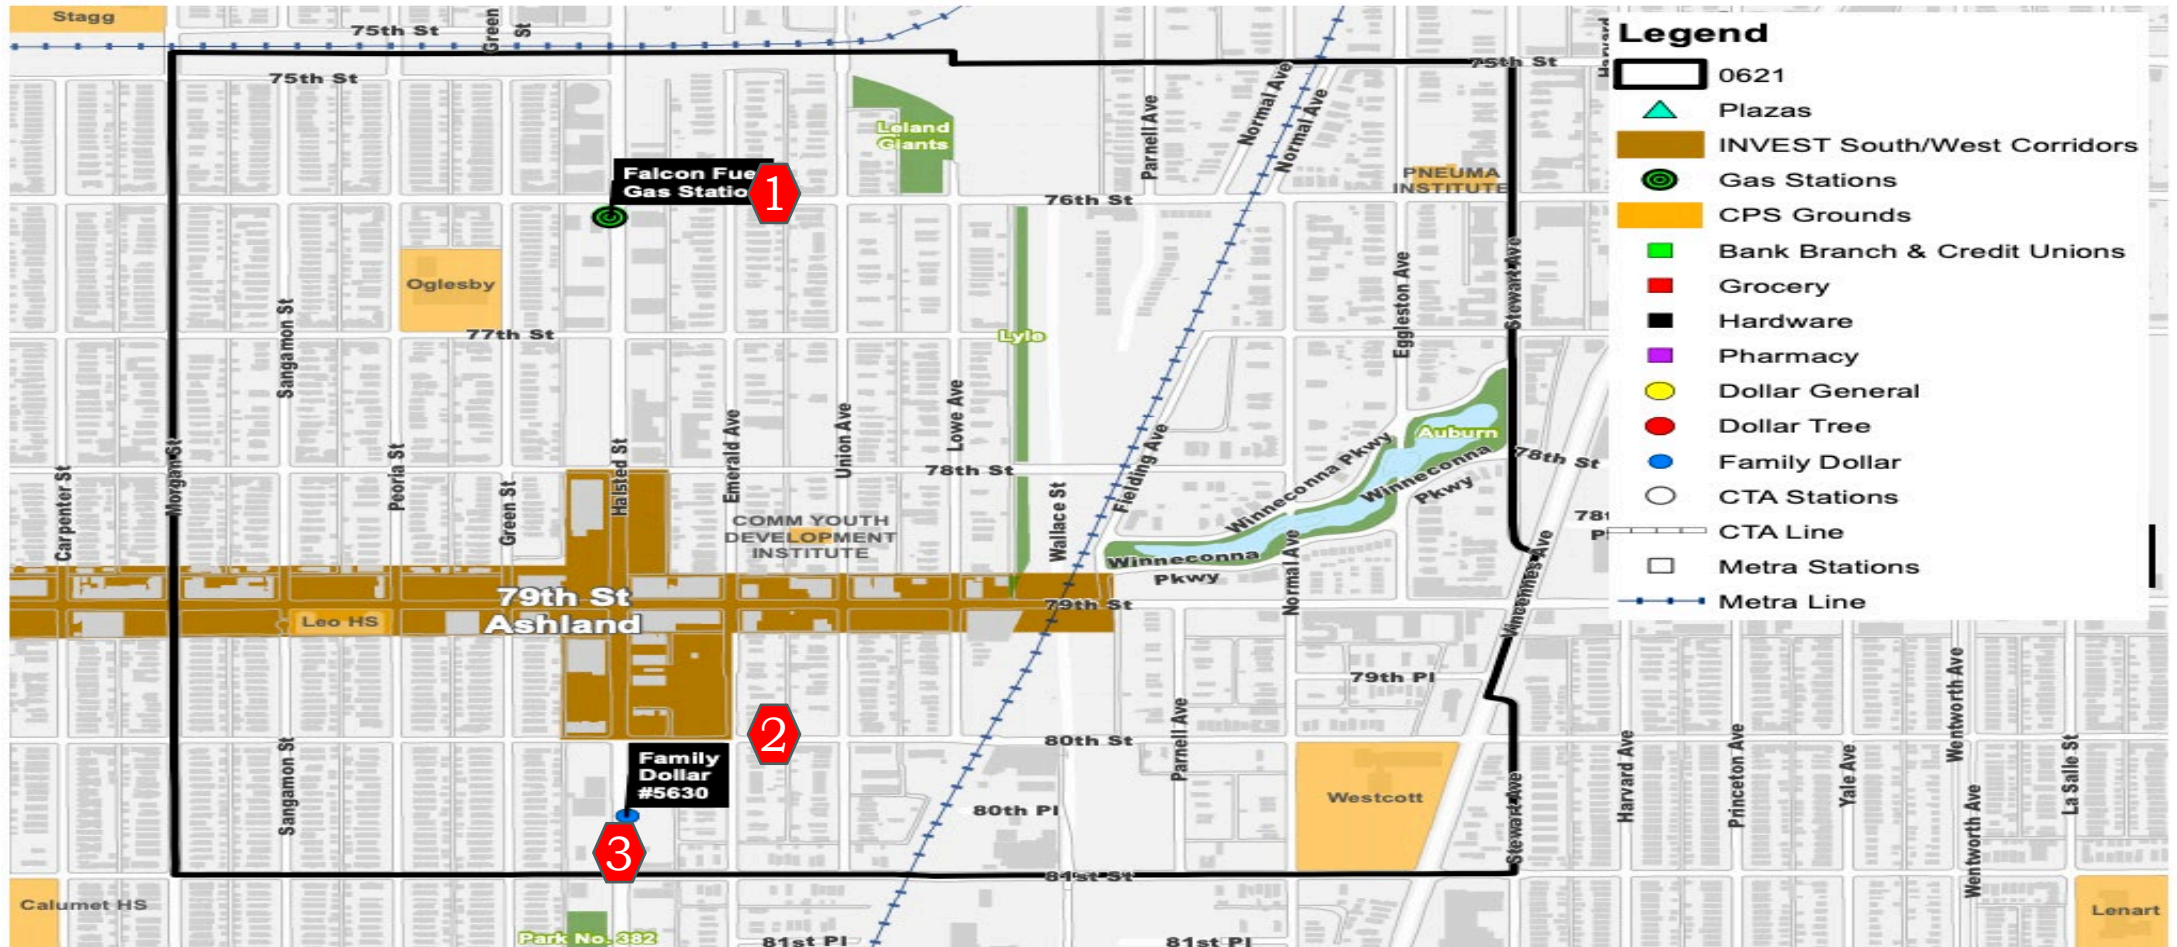

13. Beat 621 – Auburn-Gresham & Greater Grand Crossing

75th St. to 81st St.
Morgan St. to Stewart Ave

Police Beat 0621