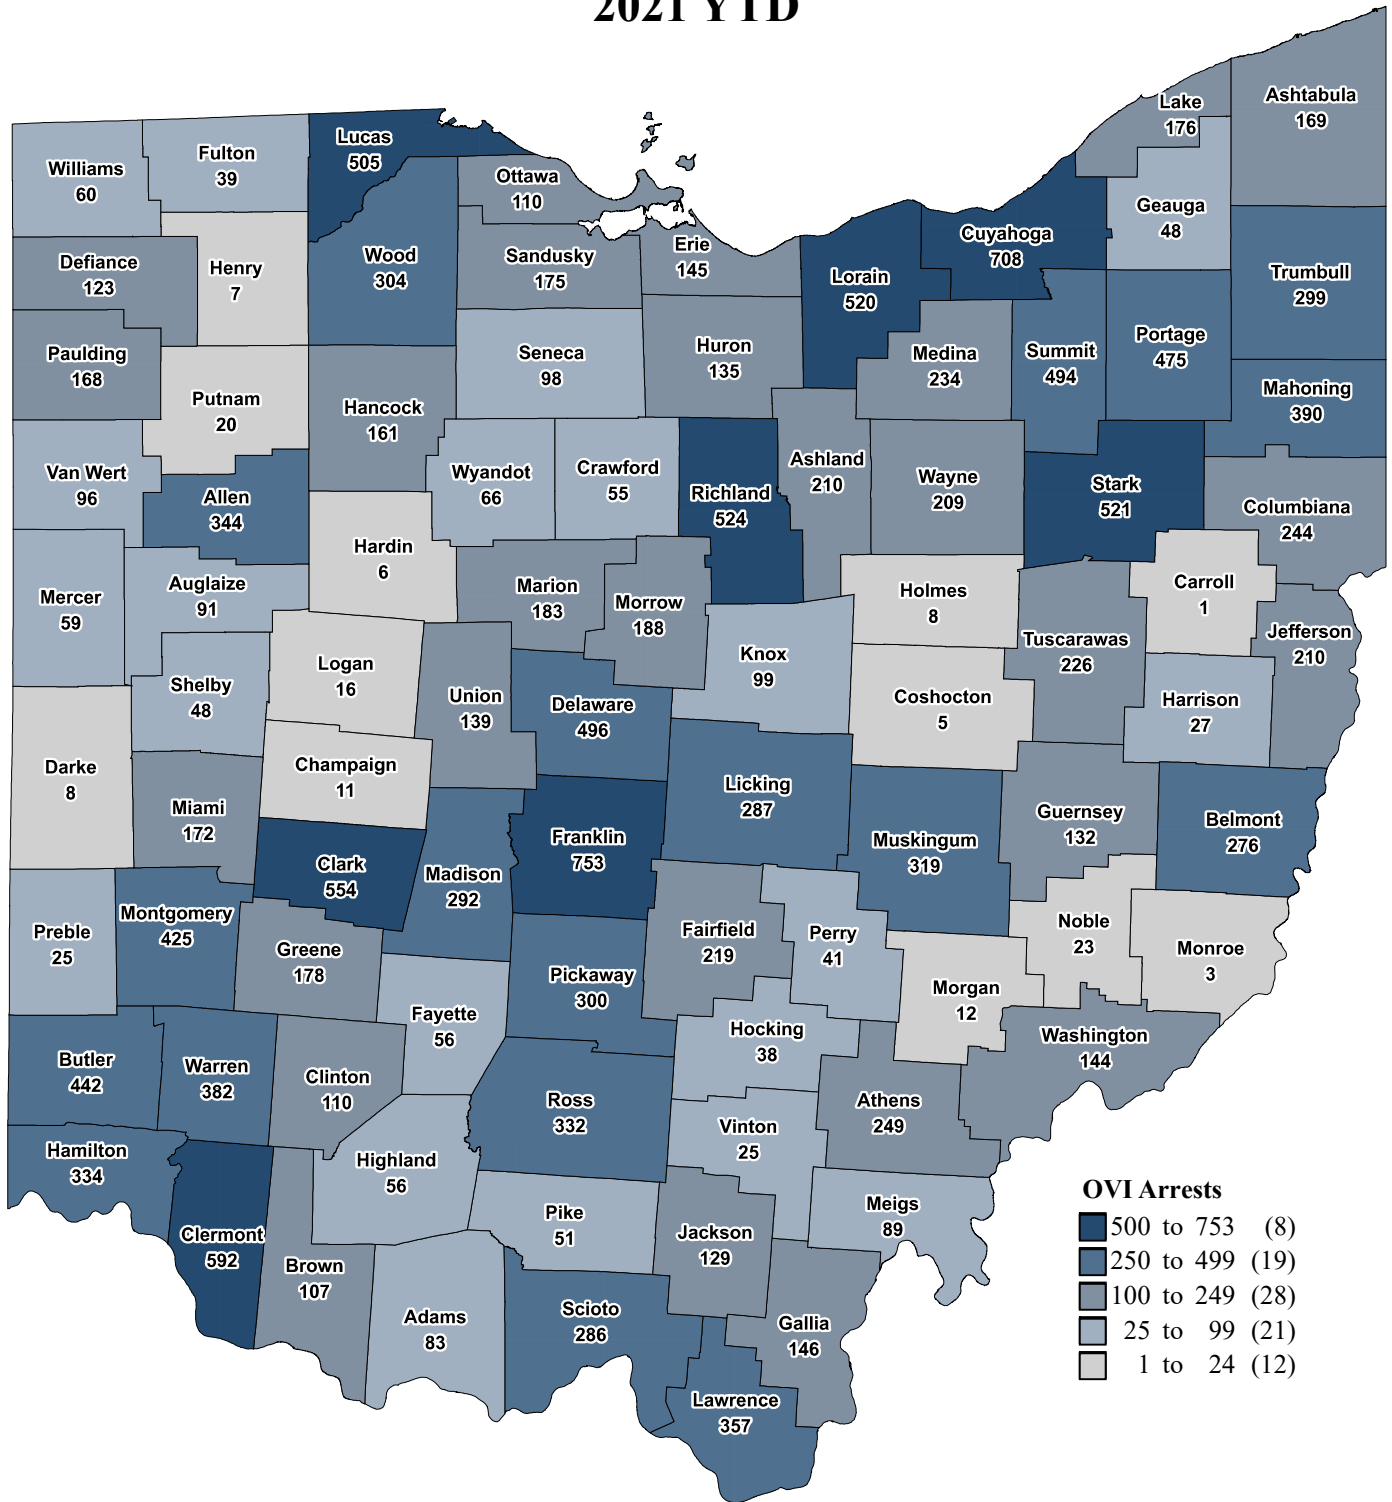

# Ohio State Highway Patrol OVI Arrests 2021 YTD

**OVI Arrests**

- 500 to 753 (8)
- 250 to 499 (19)
- 100 to 249 (28)
- 25 to 99 (21)
- 1 to 24 (12)

Data Source: OSHP Computer-Aided Dispatch System (CAD)  
 Map Design and Layout: OSHP Statistical Analysis Unit  
 Ohio State Highway Patrol  
 December 6, 2021