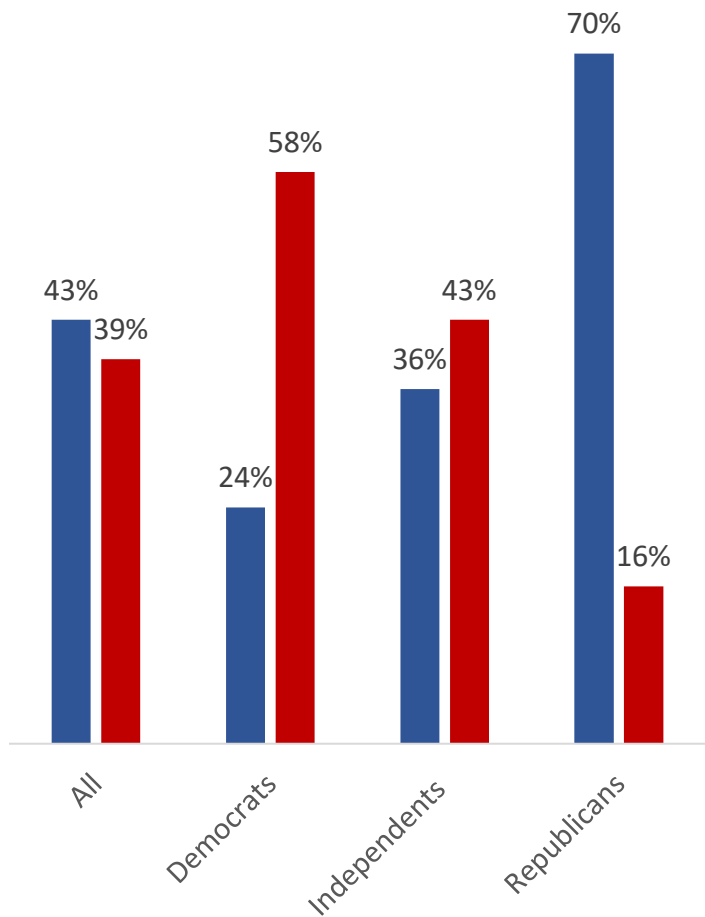

# Presidential Job Approval by Party

June 2001 George Bush Approval Ratings

■ Approve ■ Disapprove

December 2001 George Bush Approval Ratings

■ Approve ■ Disapprove

August 2021 Joe Biden Approval Ratings

■ Approve ■ Disapprove

# Right Direction, Wrong Track

June 2001

September 2001

August 2021

■ Right Direction ■ Wrong Track

■ Right Direction ■ Wrong Track

■ Right Direction ■ Wrong Track

# Feelings Toward Parties: April 2021

April 2021  
Democratic Party

April 2021  
Republican Party