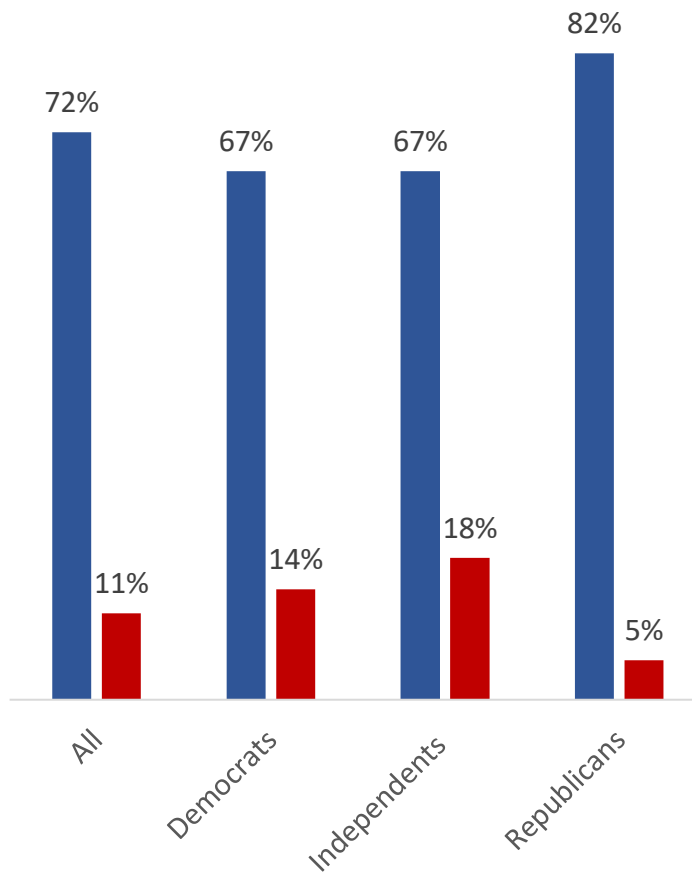

# Presidential Job Approval by Party

June 2001 George Bush Approval Ratings

■ Approve ■ Disapprove

December 2001 George Bush Approval Ratings

■ Approve ■ Disapprove

August 2021 Joe Biden Approval Ratings

■ Approve ■ Disapprove

# Right Direction, Wrong Track

June 2001

September 2001

August 2021

■ Right Direction ■ Wrong Track

■ Right Direction ■ Wrong Track

■ Right Direction ■ Wrong Track

# Feelings Toward Parties: April 2021

April 2021  
Democratic Party

April 2021  
Republican Party