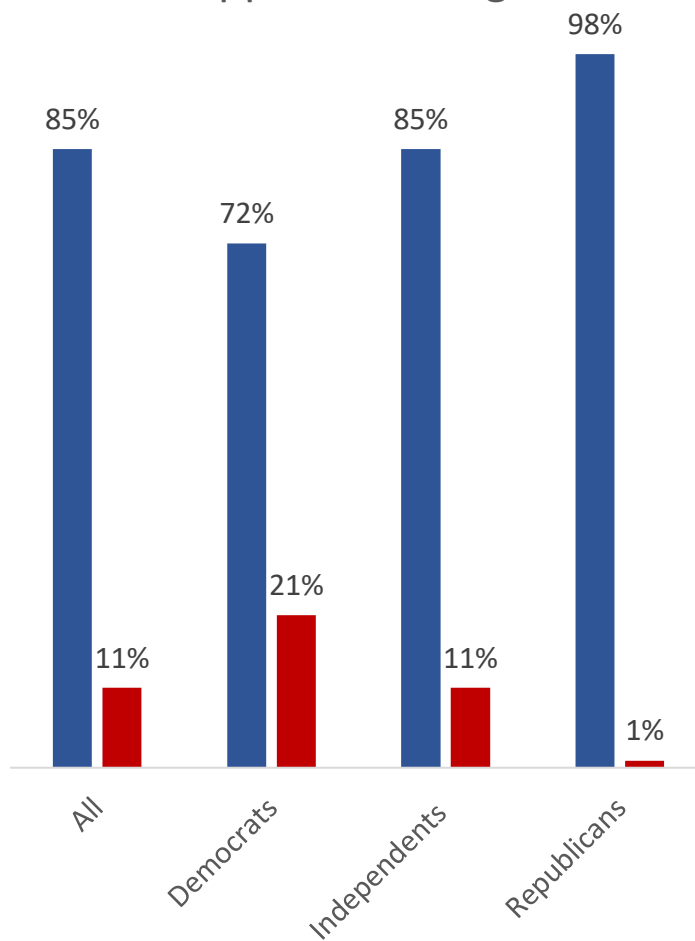

# Presidential Job Approval by Party

June 2001 George Bush Approval Ratings

■ Approve ■ Disapprove

December 2001 George Bush Approval Ratings

■ Approve ■ Disapprove

August 2021 Joe Biden Approval Ratings

■ Approve ■ Disapprove

# Right Direction, Wrong Track

June 2001

September 2001

August 2021

■ Right Direction ■ Wrong Track

■ Right Direction ■ Wrong Track

■ Right Direction ■ Wrong Track

# Feelings Toward Parties: April 2021

April 2021  
Democratic Party

April 2021  
Republican Party