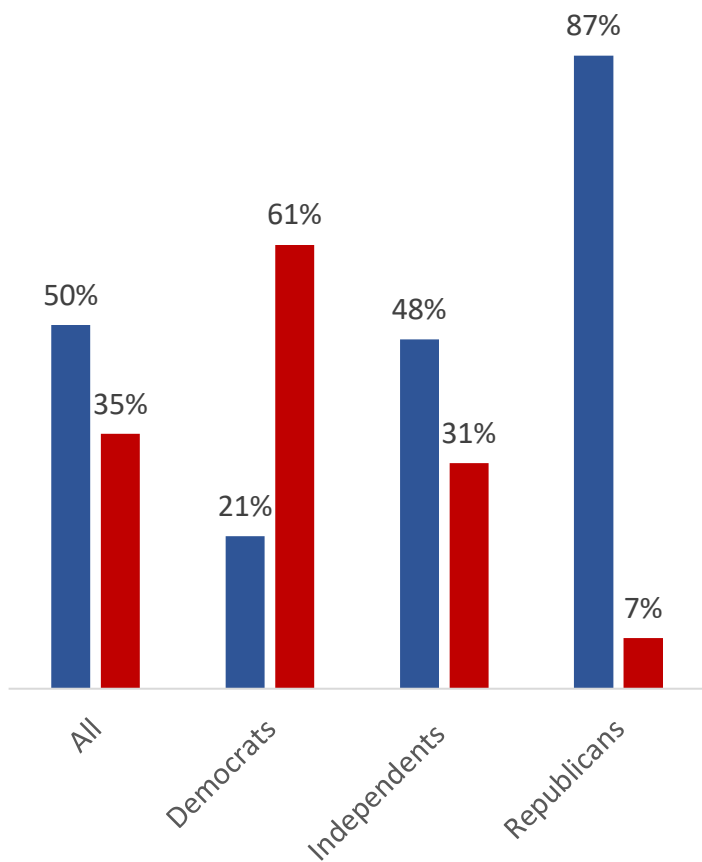

# Presidential Job Approval by Party

June 2001 George Bush Approval Ratings

■ Approve ■ Disapprove

December 2001 George Bush Approval Ratings

■ Approve ■ Disapprove

August 2021 Joe Biden Approval Ratings

■ Approve ■ Disapprove

# Right Direction, Wrong Track

June 2001

September 2001

August 2021

■ Right Direction ■ Wrong Track

■ Right Direction ■ Wrong Track

■ Right Direction ■ Wrong Track

# Feelings Toward Parties: April 2021

April 2021  
Democratic Party

April 2021  
Republican Party