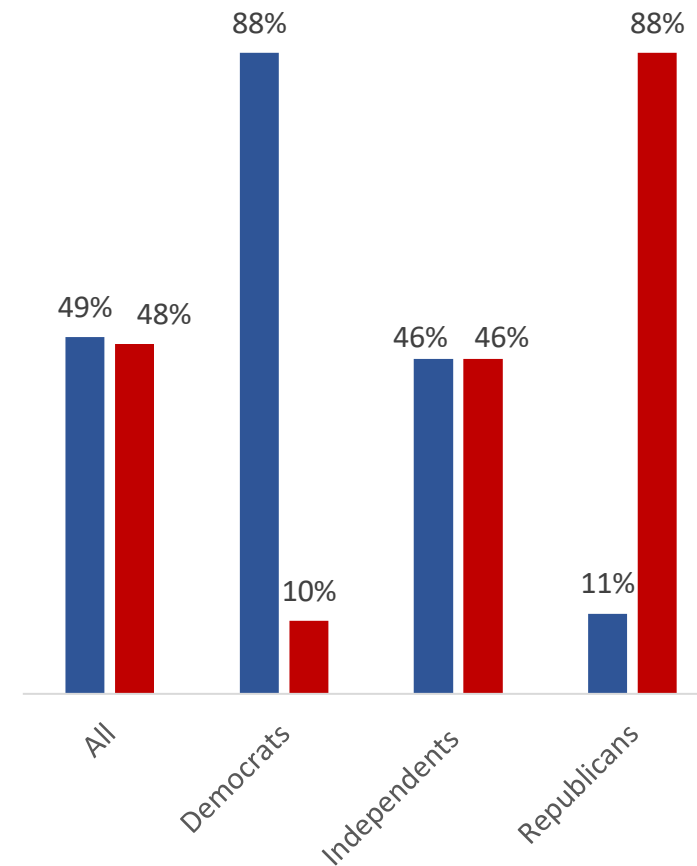

# Presidential Job Approval by Party

June 2001 George Bush Approval Ratings

■ Approve ■ Disapprove

December 2001 George Bush Approval Ratings

■ Approve ■ Disapprove

August 2021 Joe Biden Approval Ratings

■ Approve ■ Disapprove

# Right Direction, Wrong Track

June 2001

September 2001

August 2021

■ Right Direction ■ Wrong Track

■ Right Direction ■ Wrong Track

■ Right Direction ■ Wrong Track

# Feelings Toward Parties: April 2021

April 2021  
Democratic Party

April 2021  
Republican Party