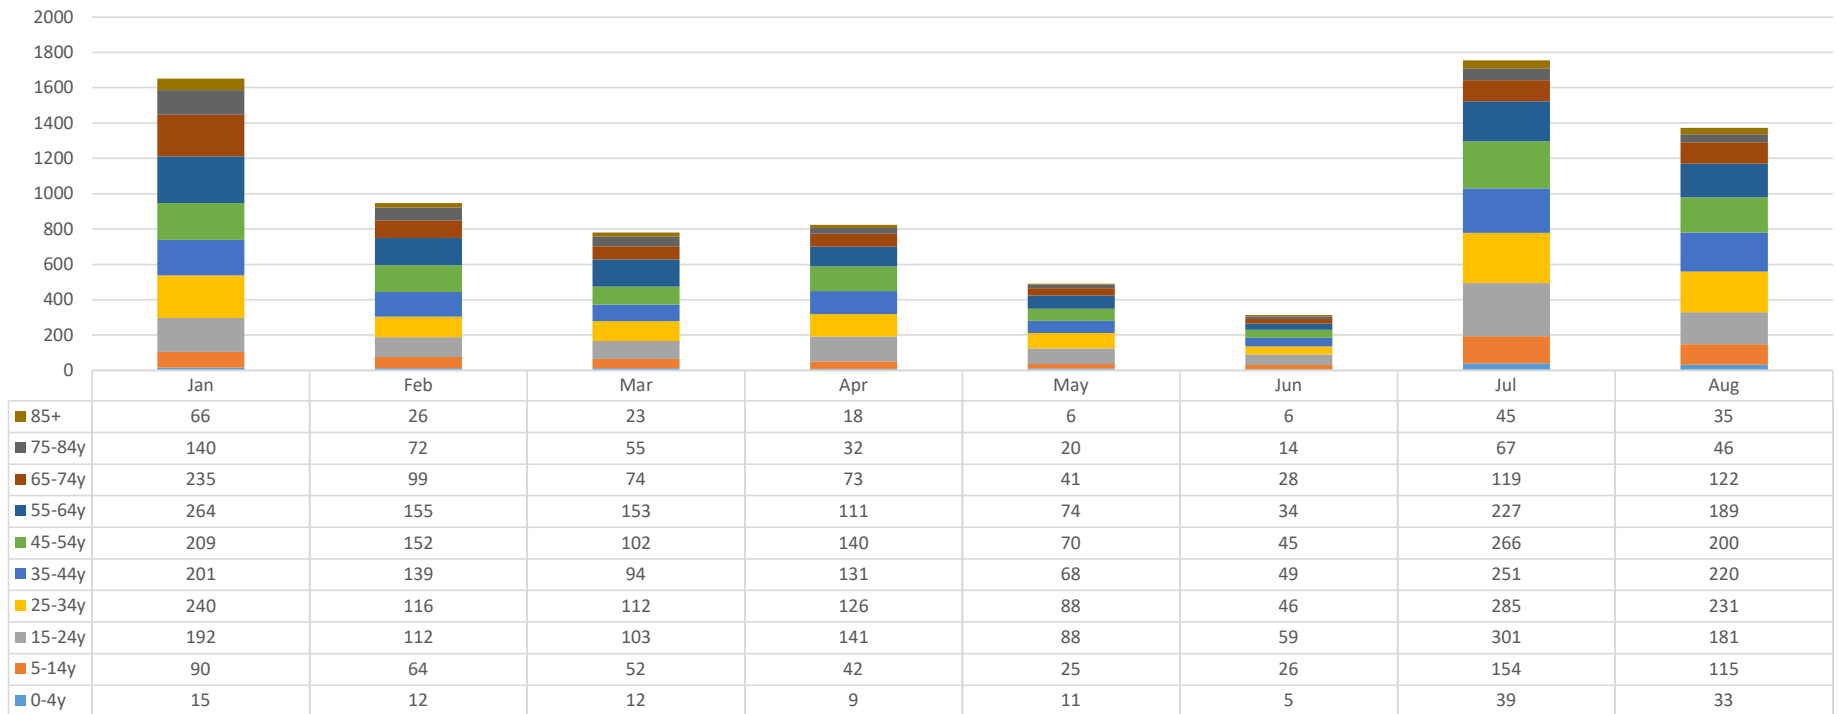

Martin Cases by Age Group, 2021

COVID-19 cases by Age Group, Martin, 2021

0-4y 5-14y 15-24y 25-34y 35-44y 45-54y 55-64y 65-74y 75-84y 85+