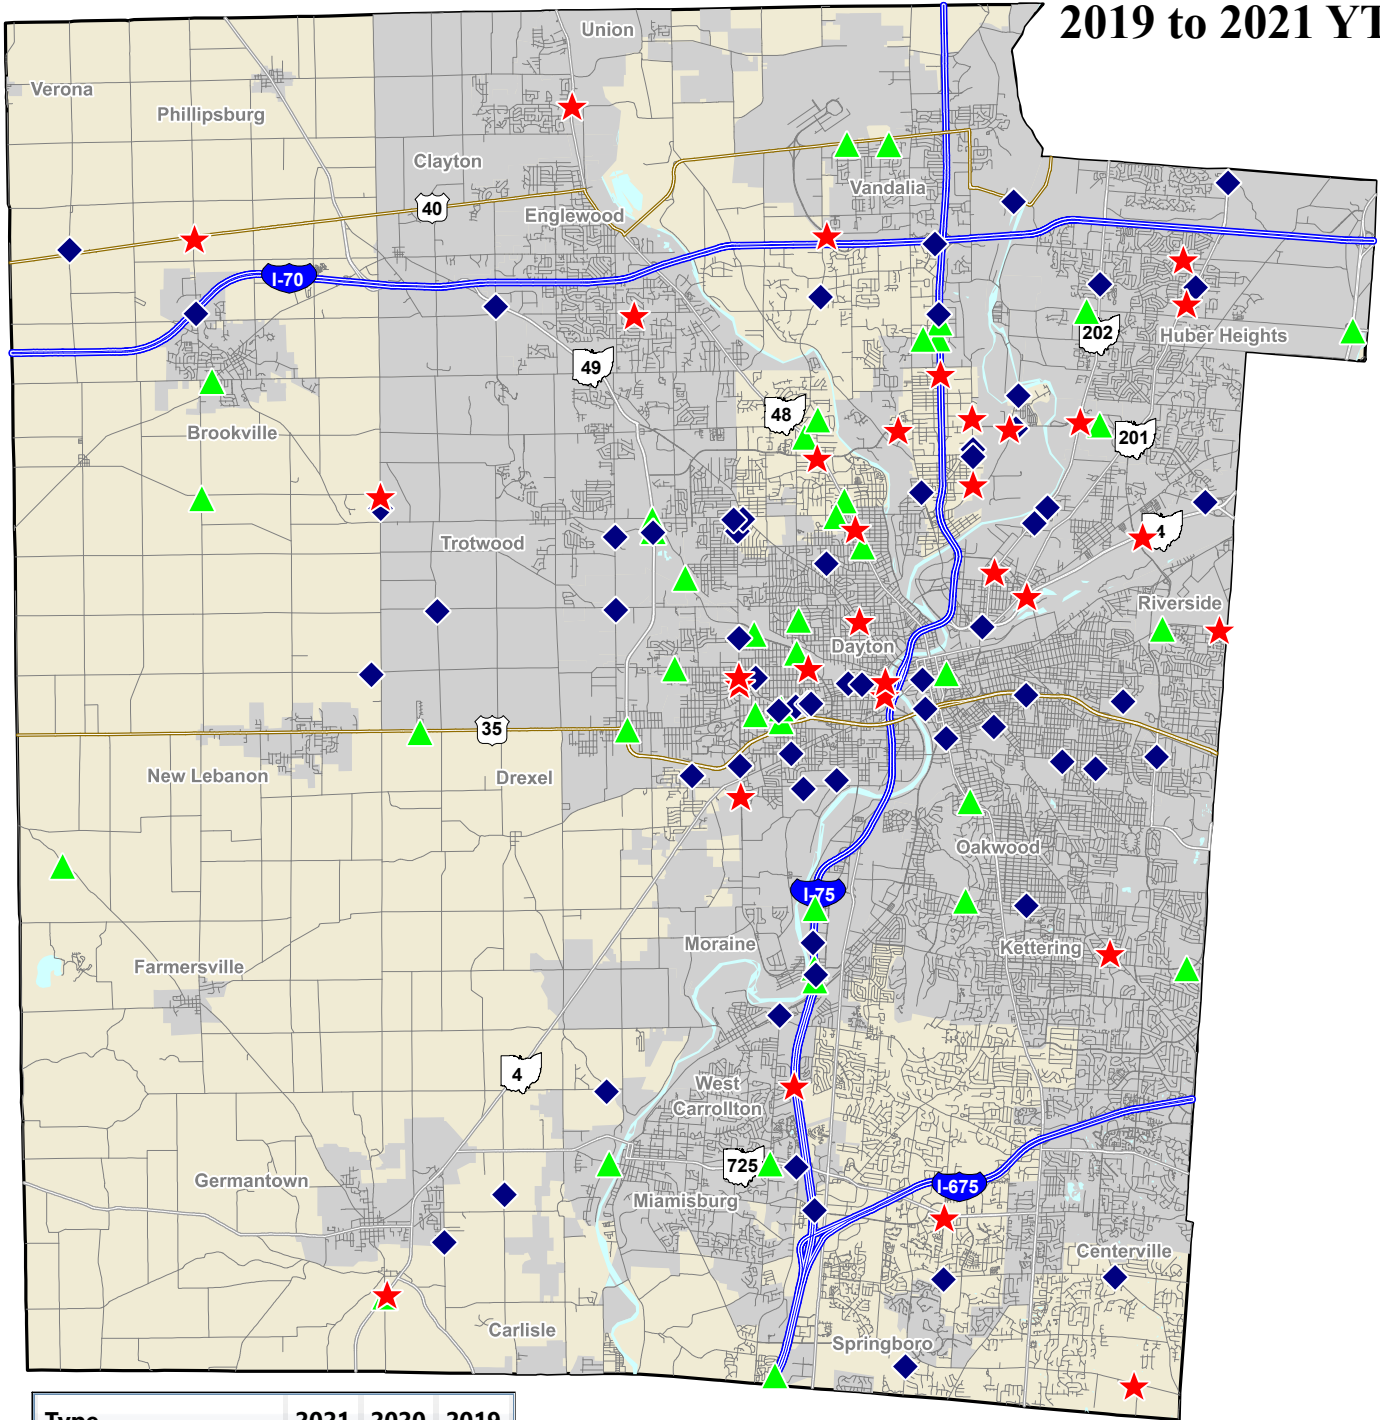

# Montgomery County Fatal Traffic Crashes 2019 to 2021 YTD

Type	2021	2020	2019
# Rural	4	13	6
# Urban	27	50	35
# OVI Related	7	36	24
# Commercial Related	1	3	2
# Motorcycle Related	2	10	2

**Fatal Crashes**  
★ 2021 (31)  
◆ 2020 (63)  
▲ 2019 (41)

Data Source: SAU Fatal Crash Database  
 Map Design and Layout: OSHP Statistical Analysis Unit  
 Ohio State Highway Patrol  
 July 14, 2021