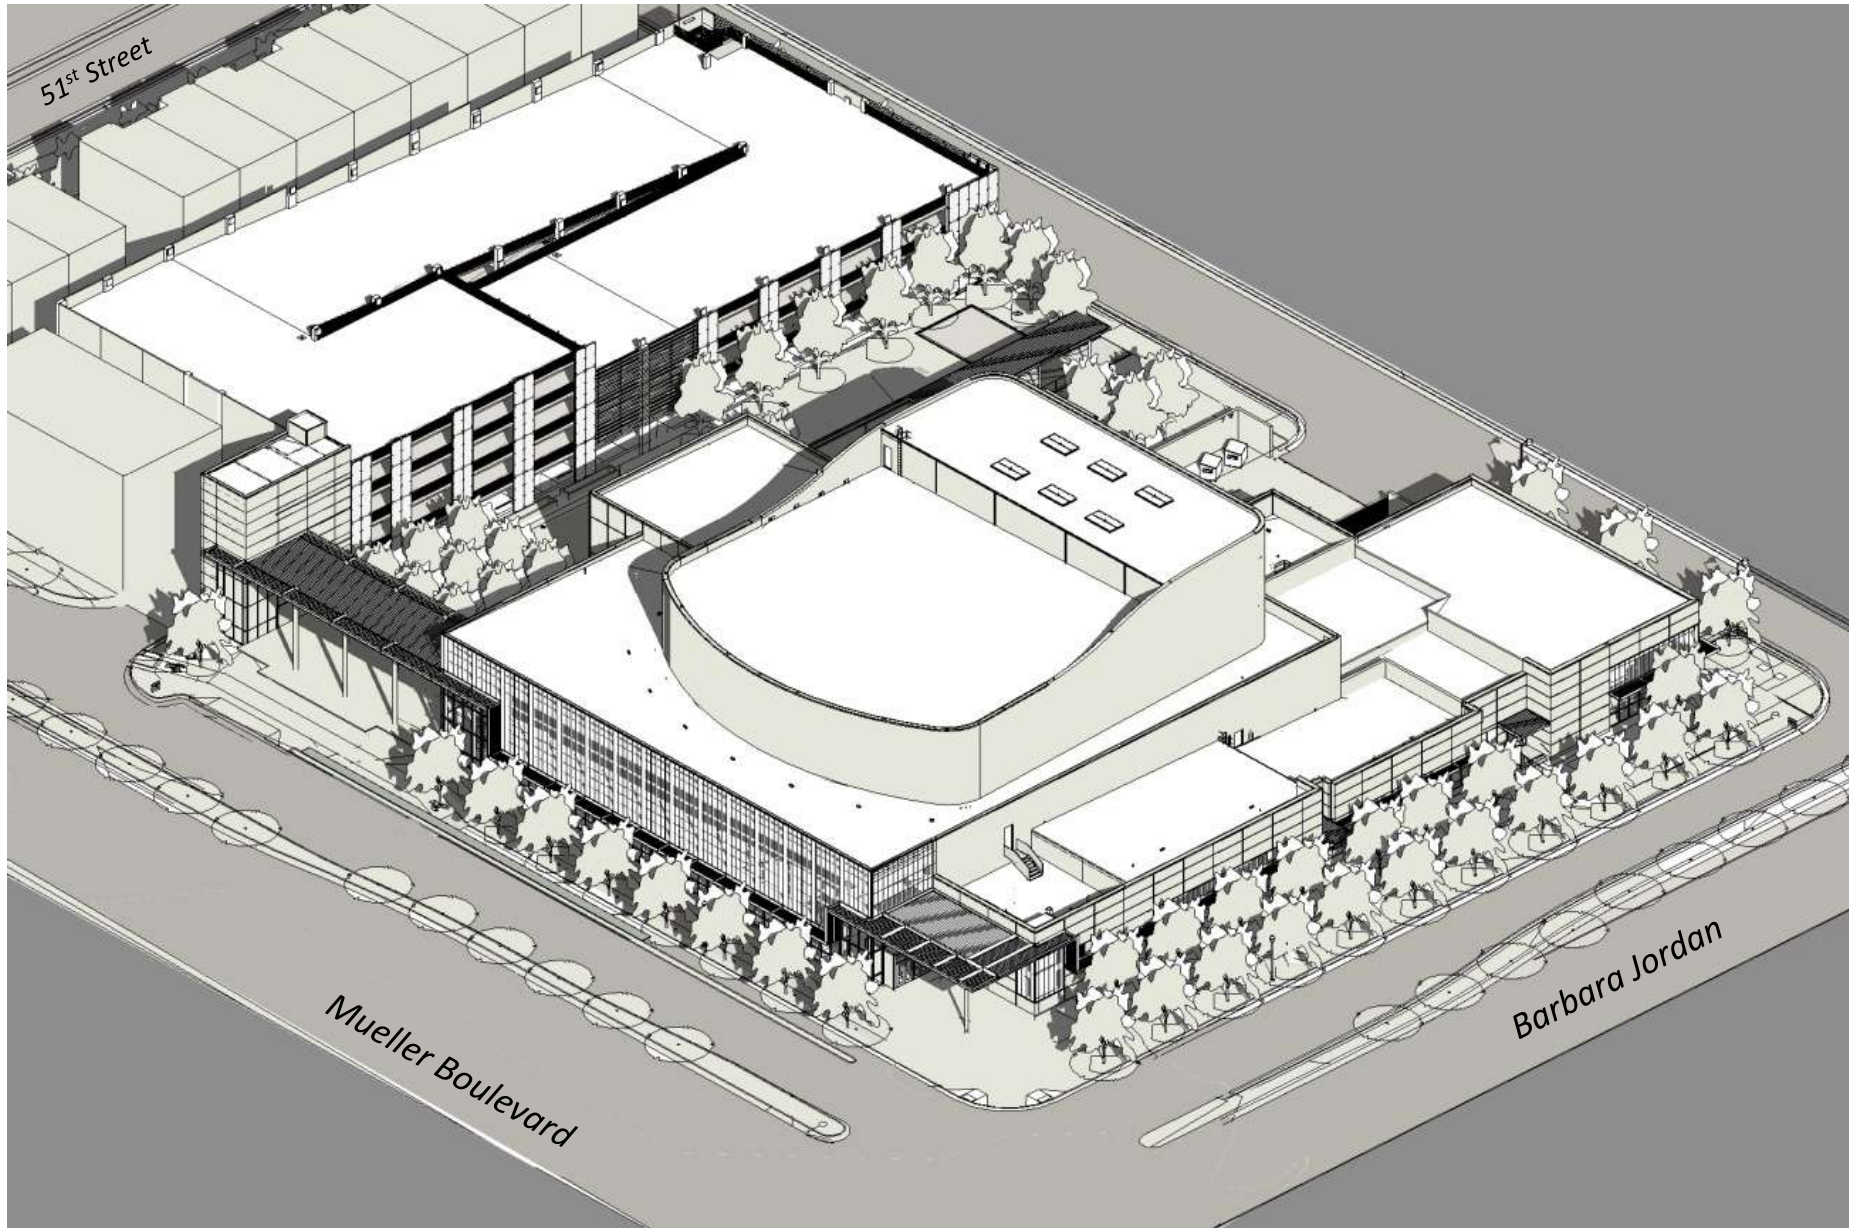

New District-wide Performing Arts Center Austin ISD

EXHIBIT "A"

- 1200 seat Main Auditorium
- 250 seat Black Box Theatre
- Rehearsal/Multi-purpose Room
- Offices and support facilities
- Alternate bid for Dance Studio

ALT. BID DANCE FACILITY

LOADING

LANDSCAPED AREA

COVERED WALKWAY

IF ALTERNATE BID IS NOT TAKEN AN 8'-0" TALL MASONRY SCREEN WALL WILL BE CONSTRUCTED IN THE LOCATION OF THE EXTERIOR WALL. SOD SURFACE INSIDE WALL

PRIVATE DRIVE

51ST STREET

Overhead View from Southwest

EXHIBIT "A"

Night View from Mueller Boulevard

EXHIBIT "A"

Street View from Mueller Boulevard

EXHIBIT "A"

INTERIOR LOBBY VIEW - NIGHT

EXHIBIT "A"