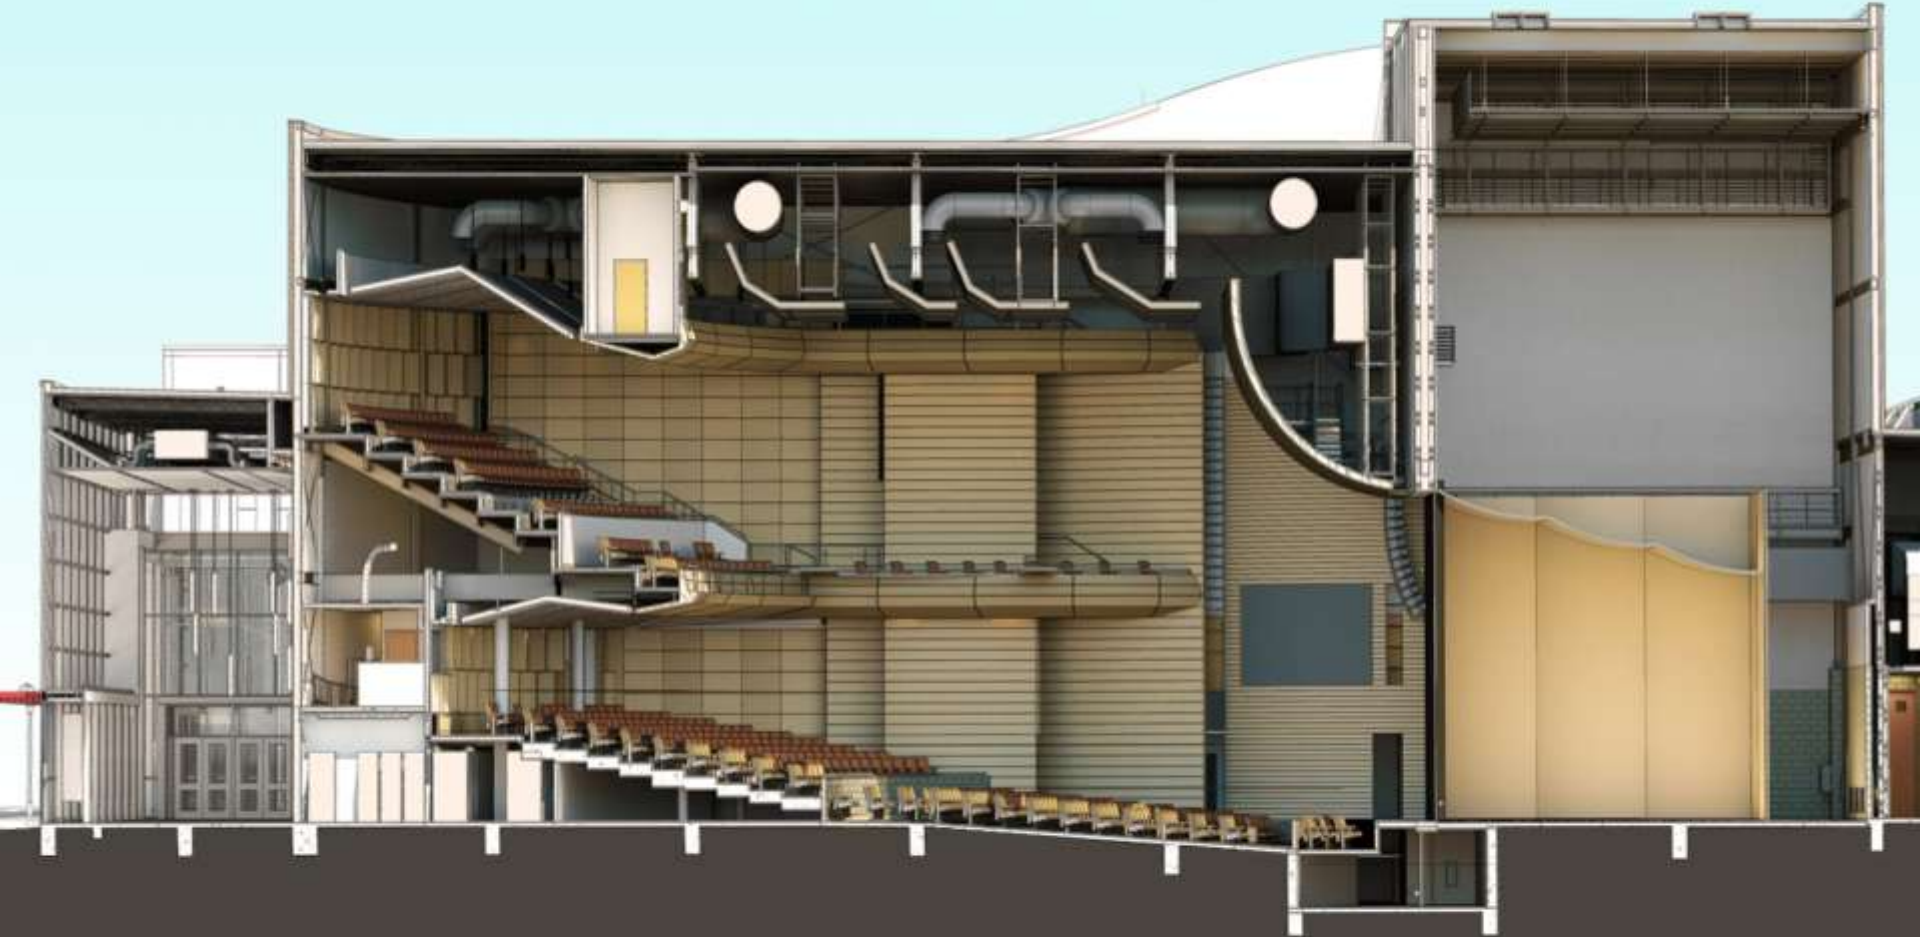

New District-wide Performing Arts Center Austin ISD

EXHIBIT "A"

- 1200 seat Main Auditorium
- 250 seat Black Box Theatre
- Rehearsal/Multi-purpose Room
- Offices and support facilities
- Alternate bid for Dance Studio

ALT. BID DANCE FACILITY

LOADING

LANDSCAPED AREA

COVERED WALKWAY

IF ALTERNATE BID IS NOT TAKEN AN 8'-0" TALL MASONRY SCREEN WALL WILL BE CONSTRUCTED IN THE LOCATION OF THE EXTERIOR WALL. SOD SURFACE INSIDE WALL

PRIVATE DRIVE

51ST STREET

Overhead View from Southwest

EXHIBIT "A"

Night View from Mueller Boulevard

EXHIBIT "A"

Street View from Mueller Boulevard

EXHIBIT "A"

INTERIOR LOBBY VIEW - NIGHT

EXHIBIT "A"