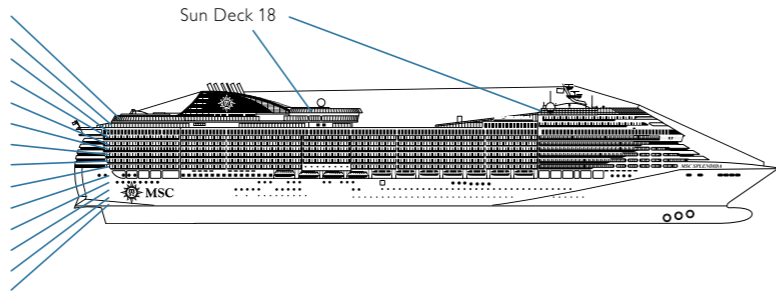

# MSC SPLENDIDA

## DECK PLAN & ACCOMMODATION

1.637 Cabins - 4.363 Guests

- Sun Deck 18
- Michelangelo Deck 16
- Leonardo da Vinci Deck 15
- Raffaello Deck 14
- Piero della Francesca Deck 13
- De Chirico Deck 12
- Caravaggio Deck 11
- Botticelli Deck 10
- Tintoretto Deck 9
- Giotto Deck 8
- Tiziano Deck 7
- Modigliani Deck 6
- Canaletto Deck 5
- Fiume Deck 4

### CABINS CATEGORIES

Inside > Bella	Inside > Fantastica	Balcony > Aurea	Deluxe Suite > MSC Yacht Club
Ocean View > Bella	Ocean View > Fantastica	Suite > Aurea	Executive & Family > MSC Yacht Club
Balcony > Bella*	Balcony > Fantastica		Royal Suite > MSC Yacht Club