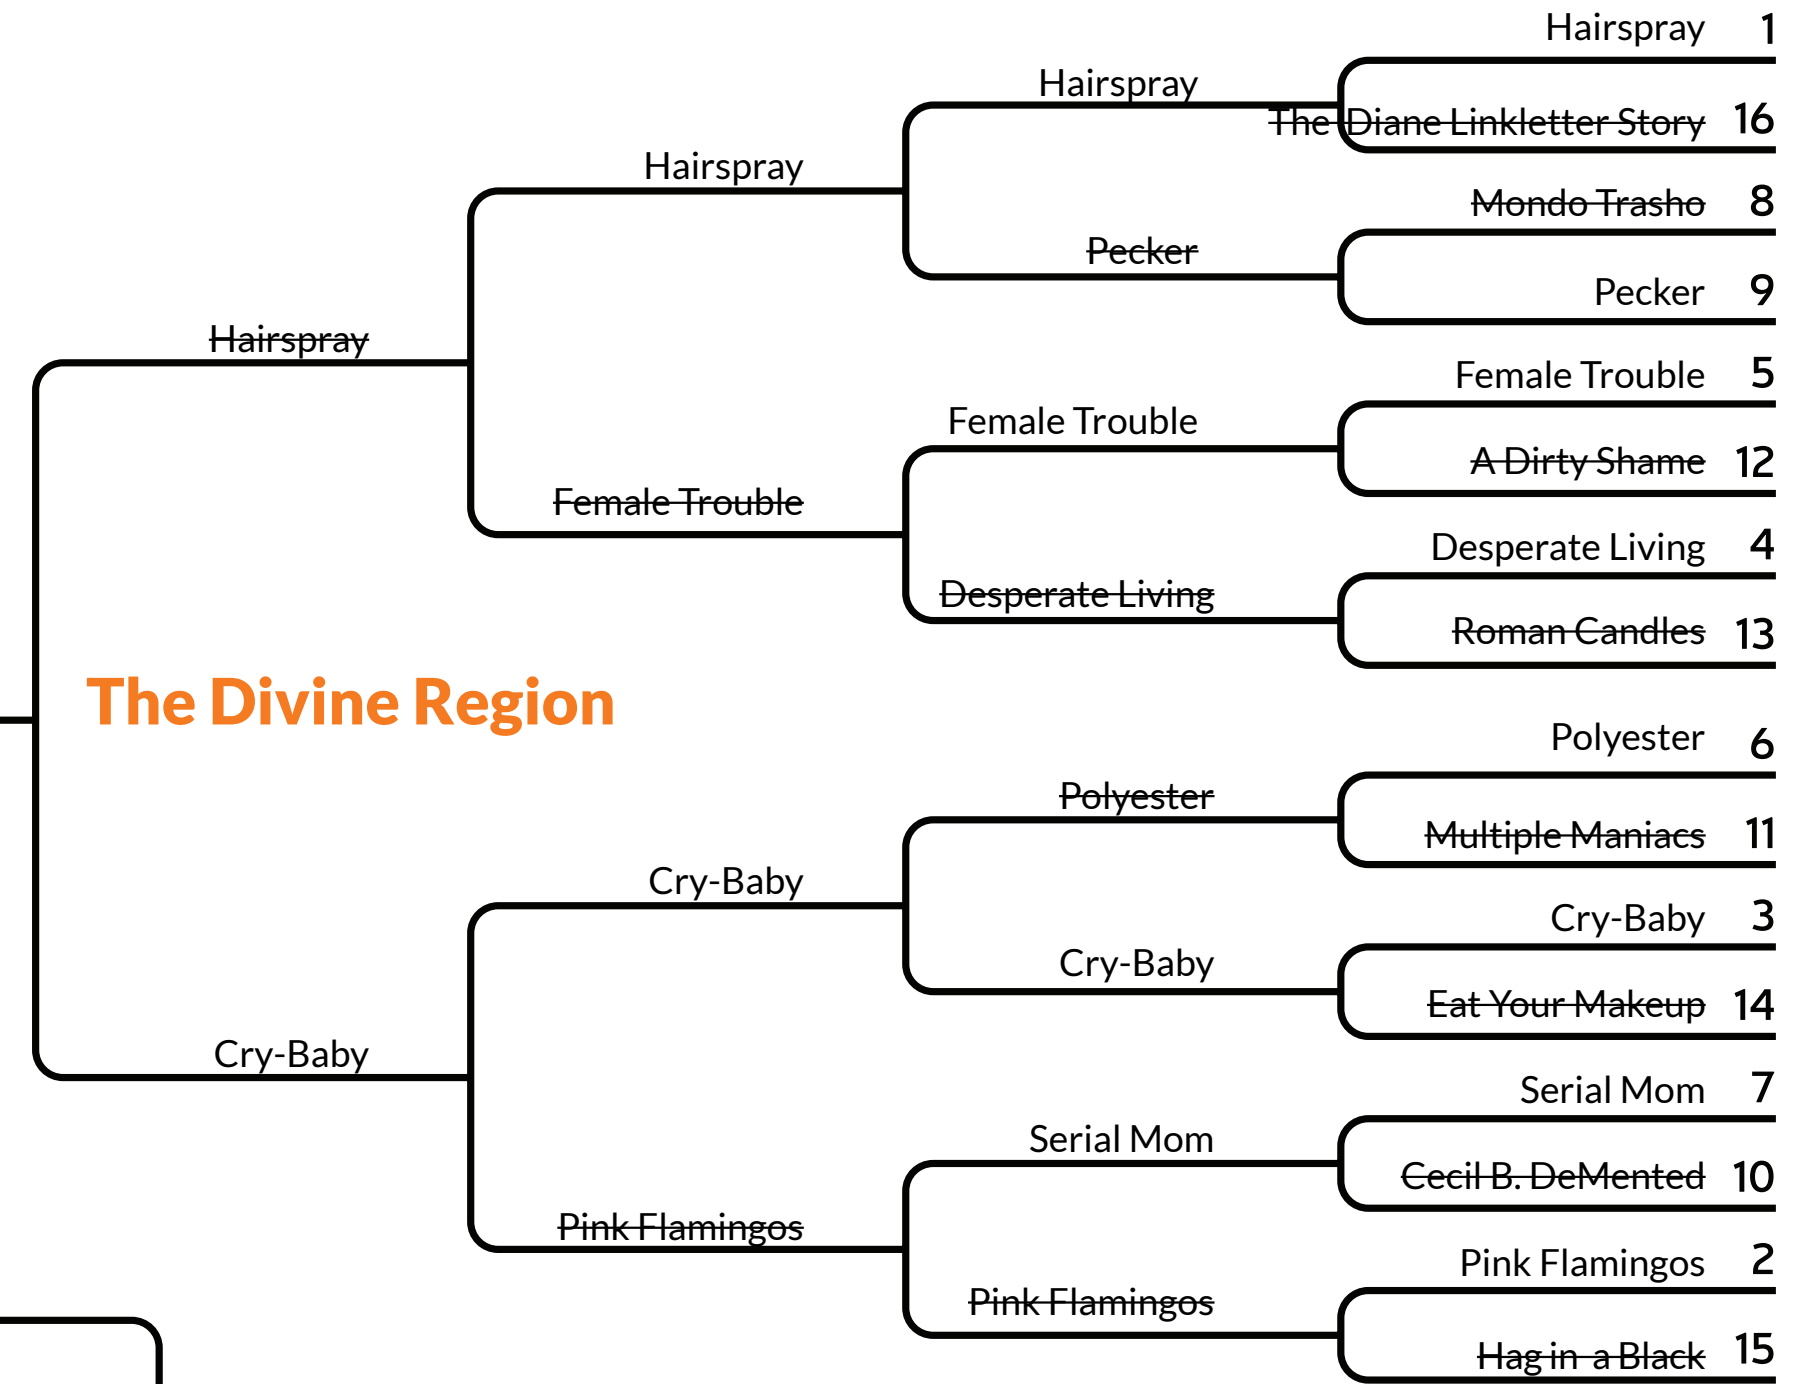

MARYLAND FILM & TV

FINAL

The Avon Barksdale Region

The Clarice Starling Region

The Divine Region

The Boogie Region

THE BALTIMORE SUN