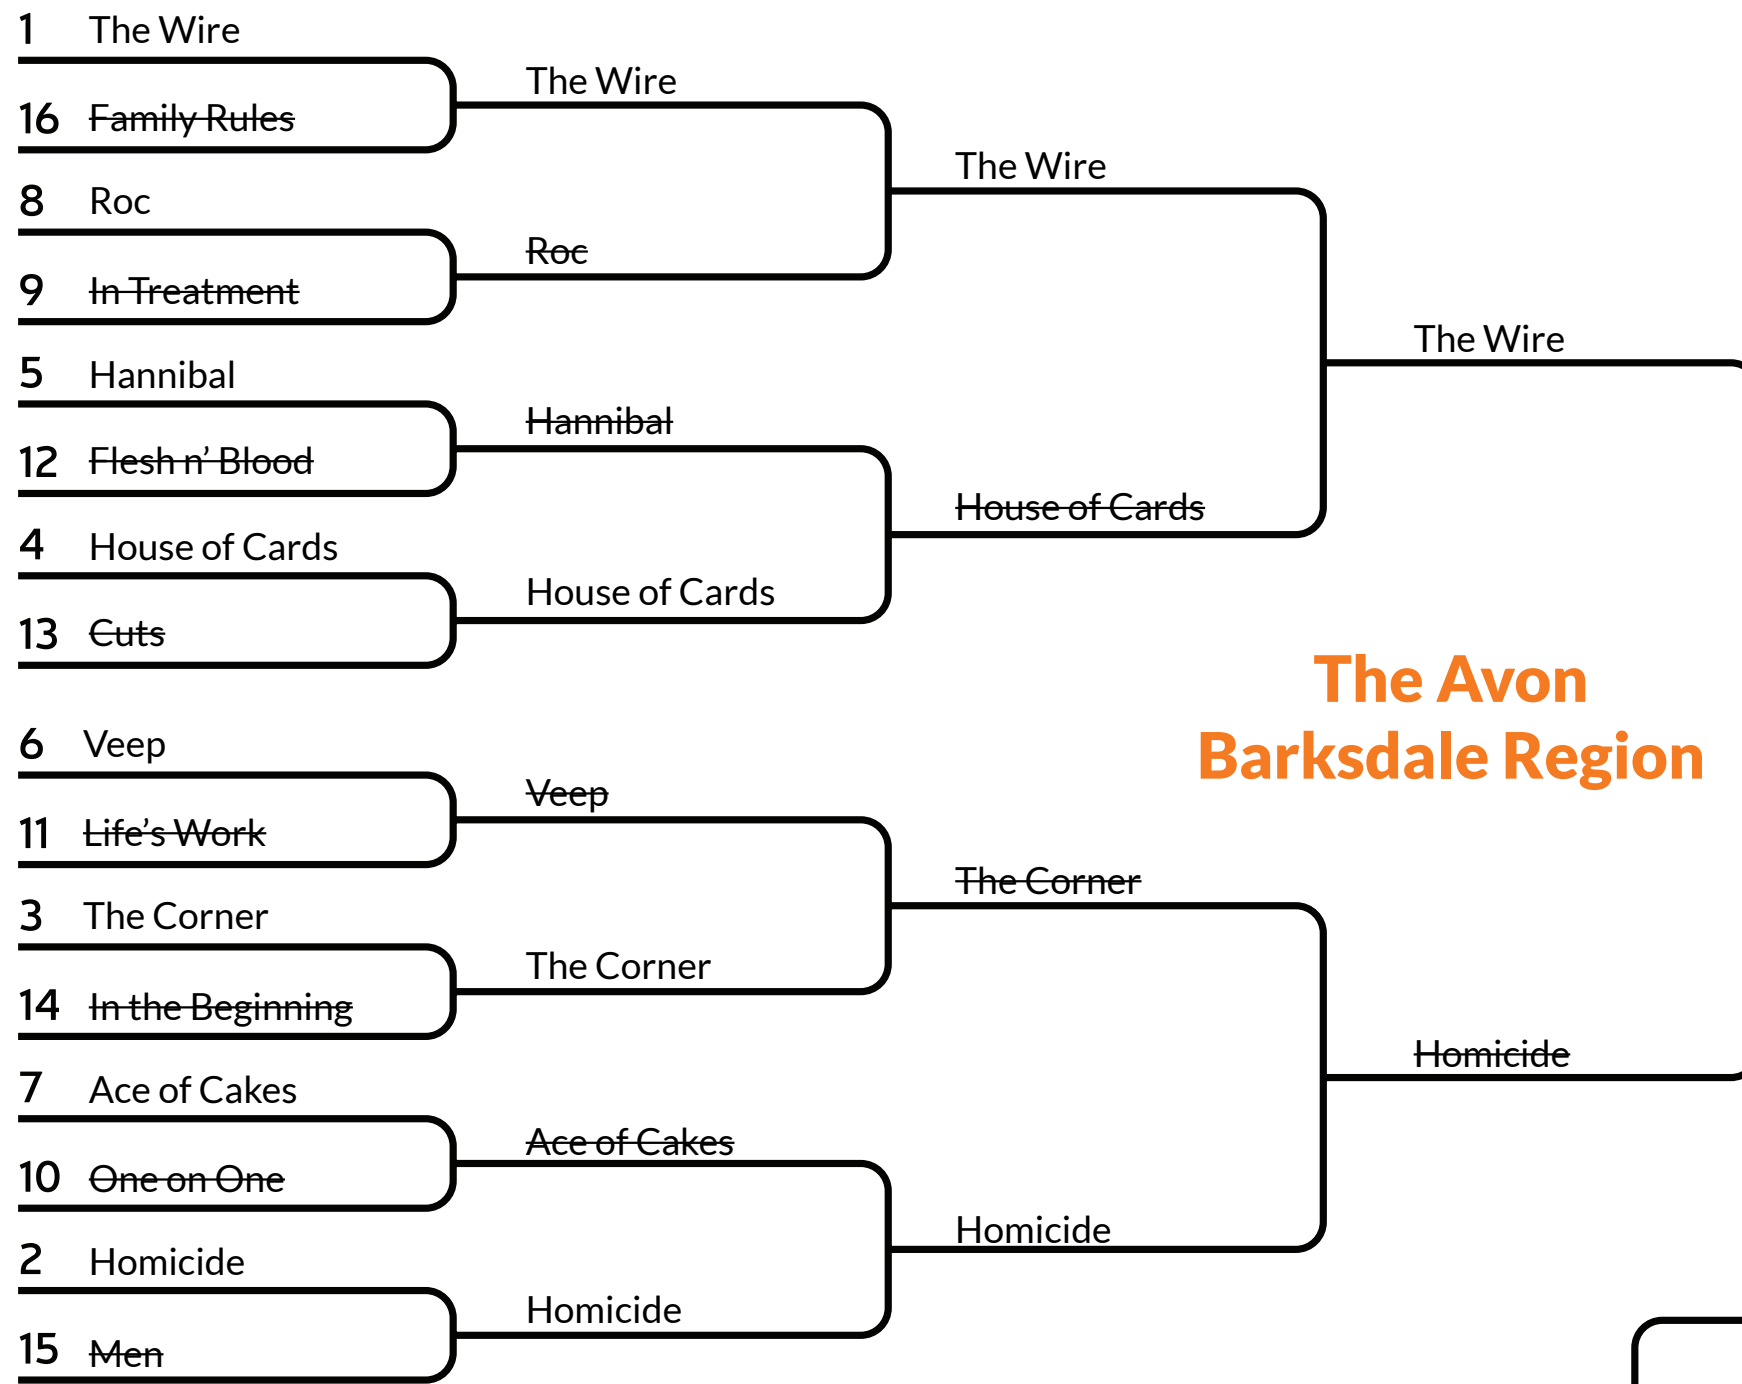

MARYLAND FILM & TV

FINAL

The Avon Barksdale Region

The Clarice Starling Region

The Divine Region

The Boogie Region

THE BALTIMORE SUN