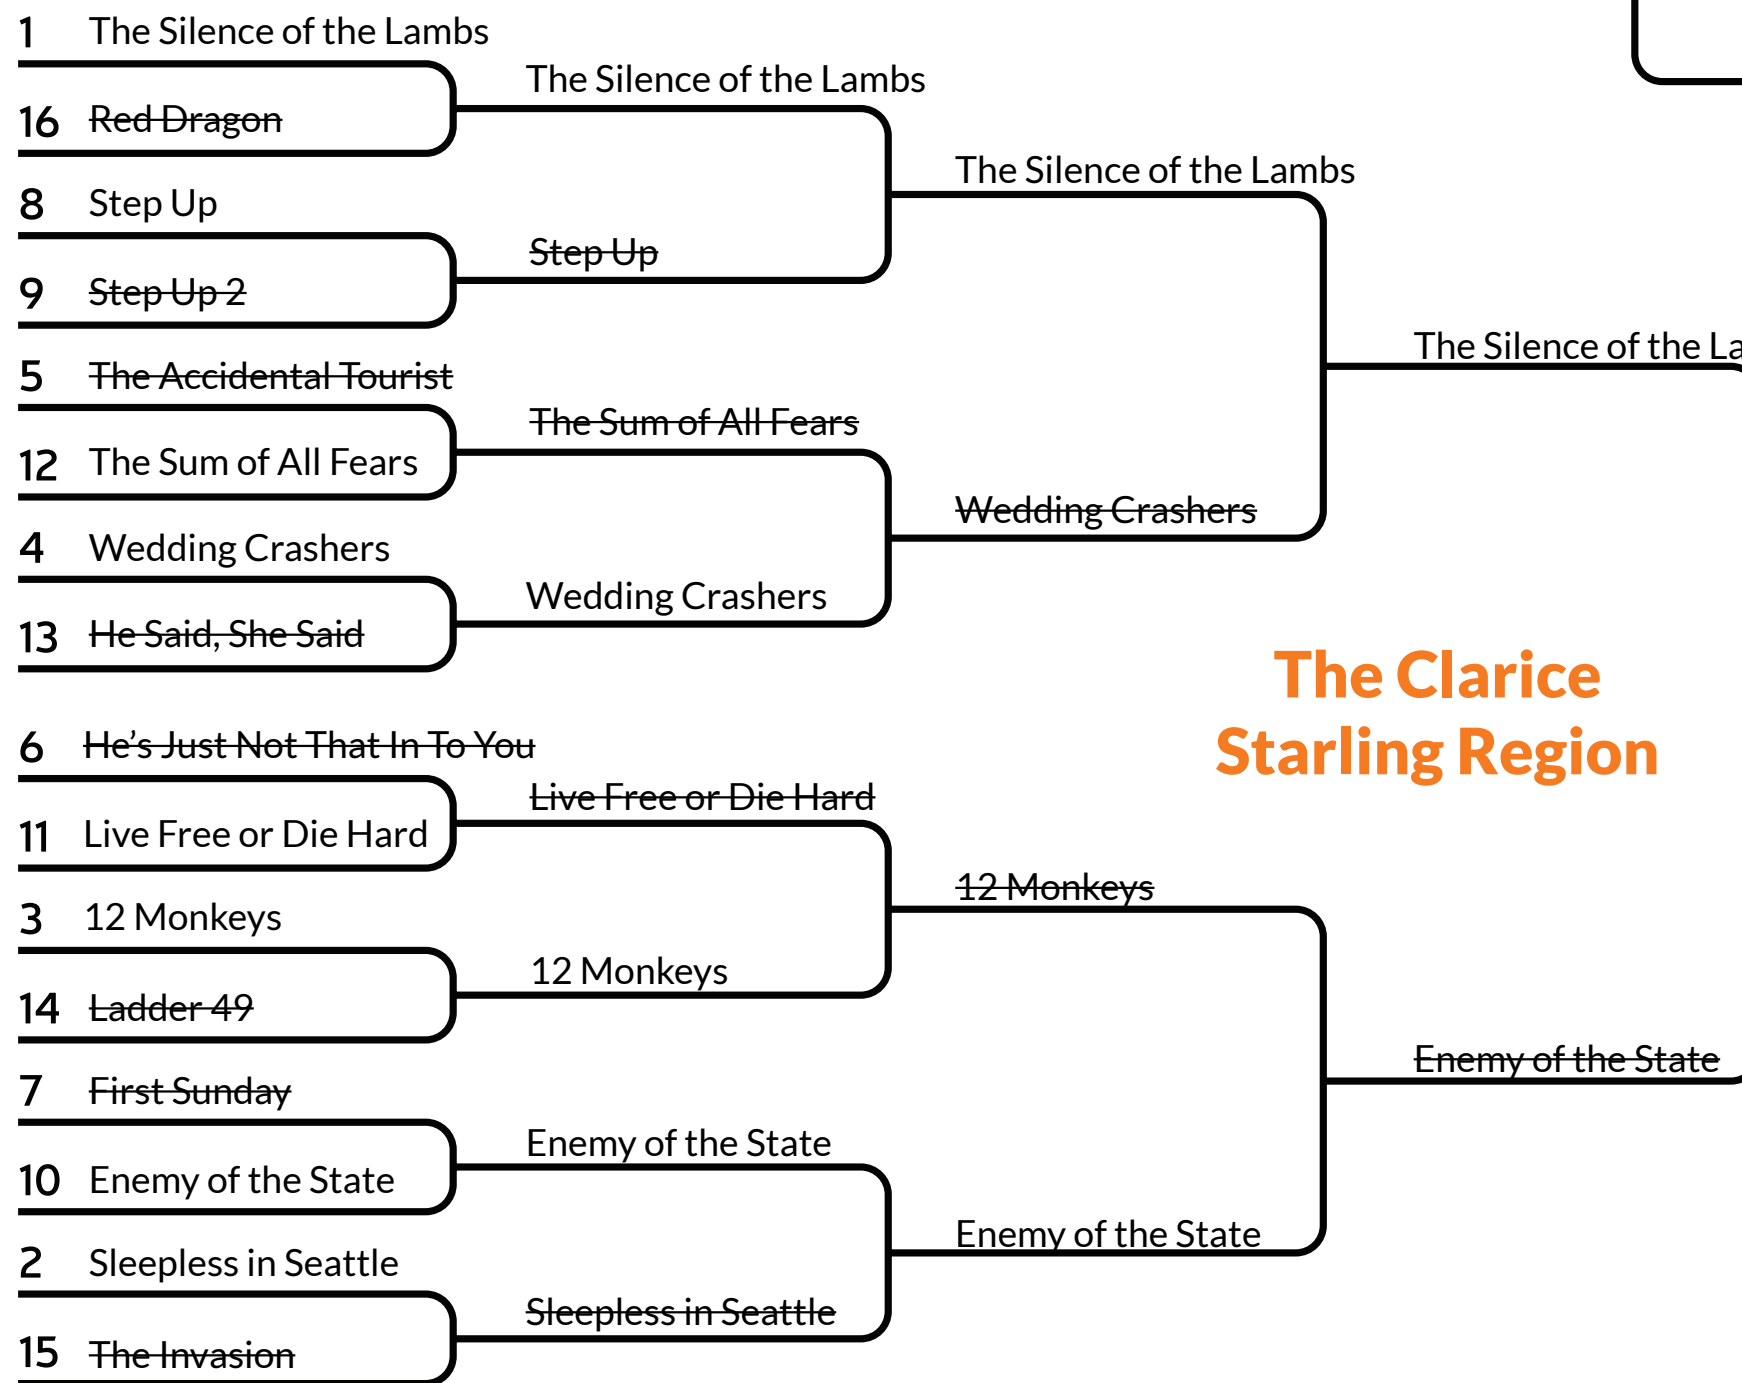

MARYLAND FILM & TV

FINAL

The Avon Barksdale Region

The Clarice Starling Region

The Divine Region

The Boogie Region

THE BALTIMORE SUN