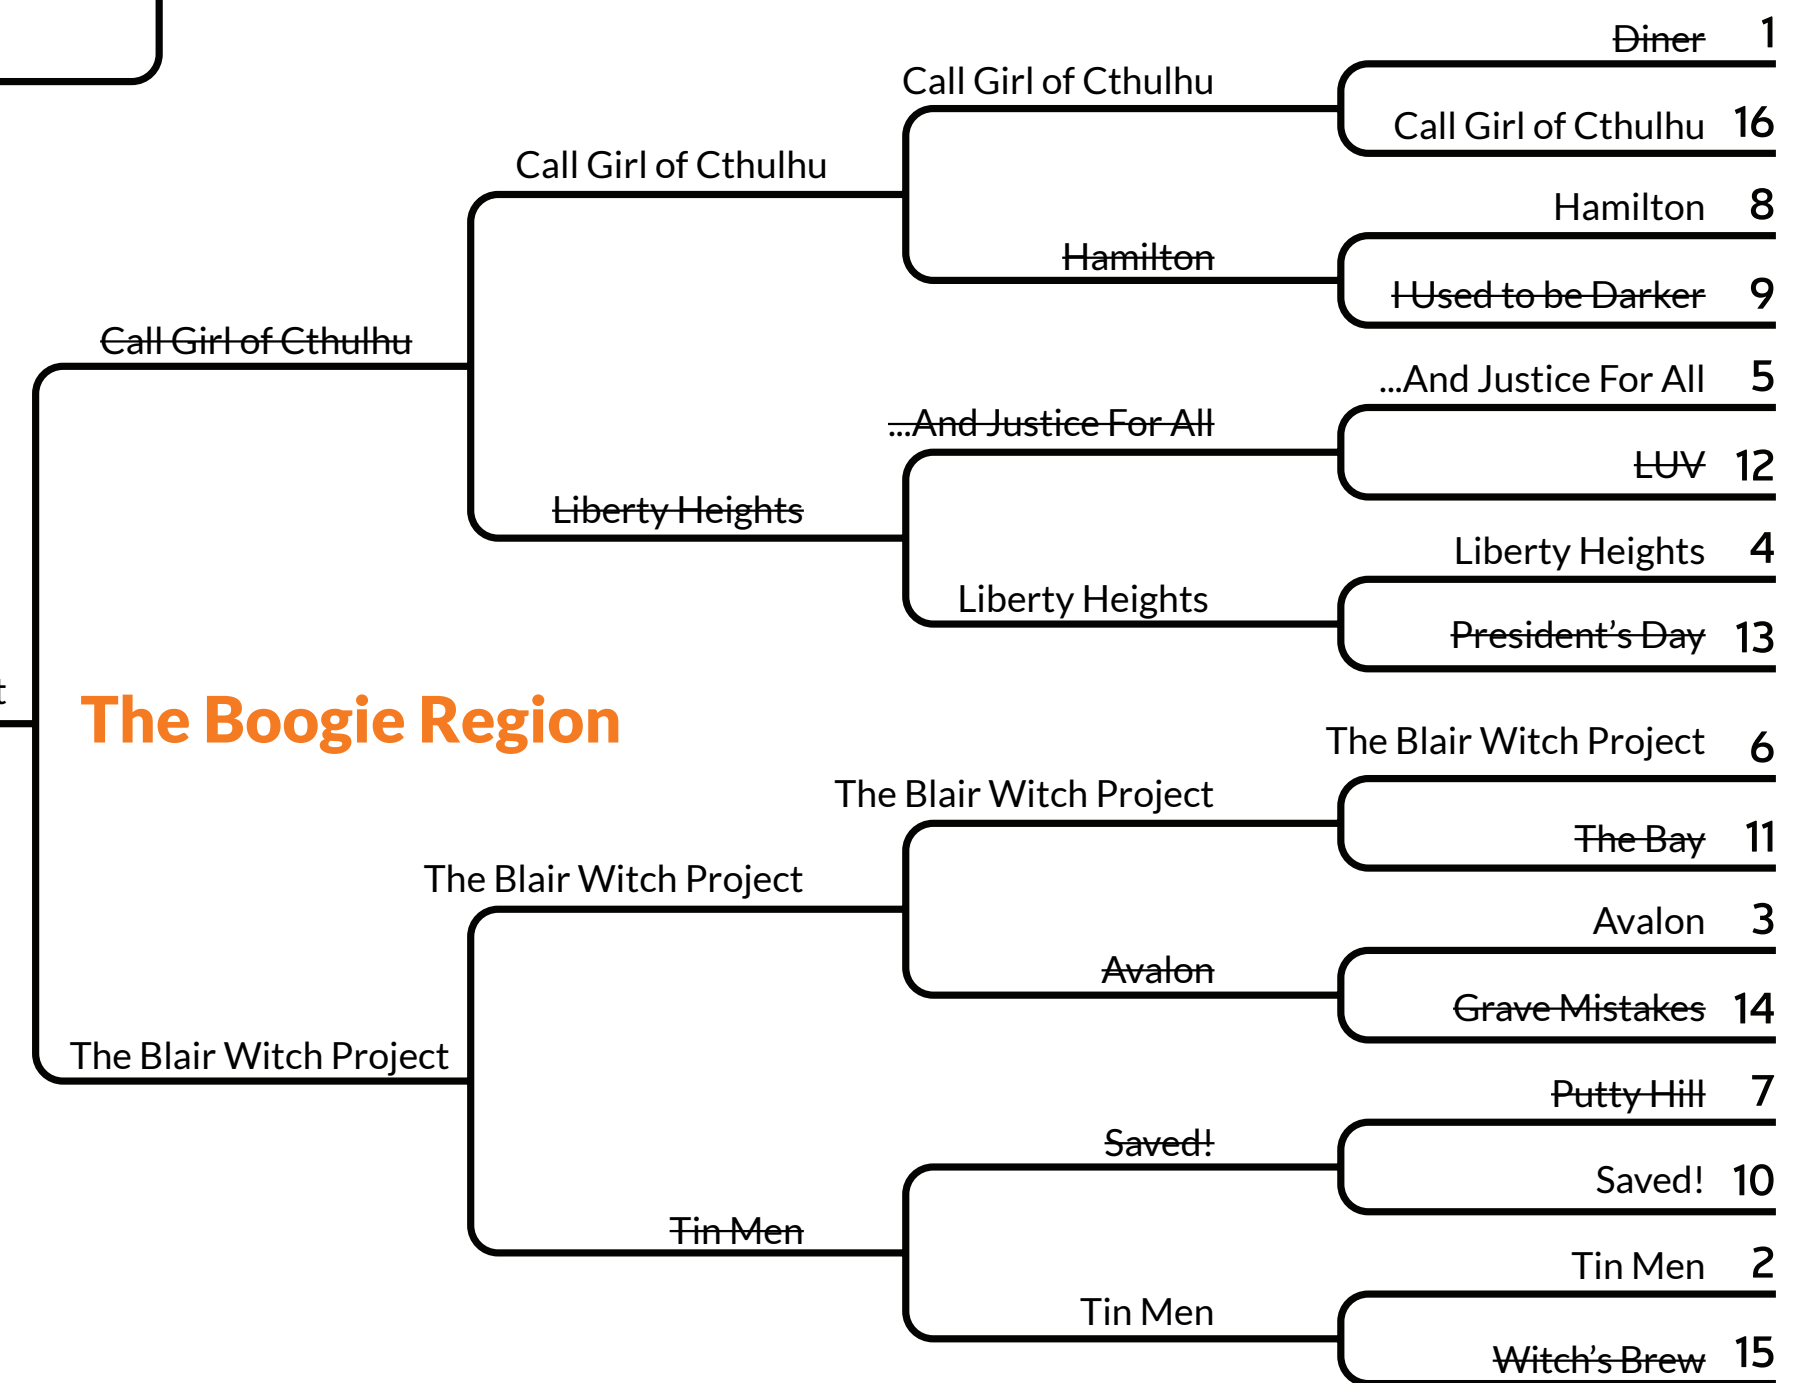

MARYLAND FILM & TV

FINAL

The Avon Barksdale Region

The Clarice Starling Region

The Divine Region

The Boogie Region

THE BALTIMORE SUN