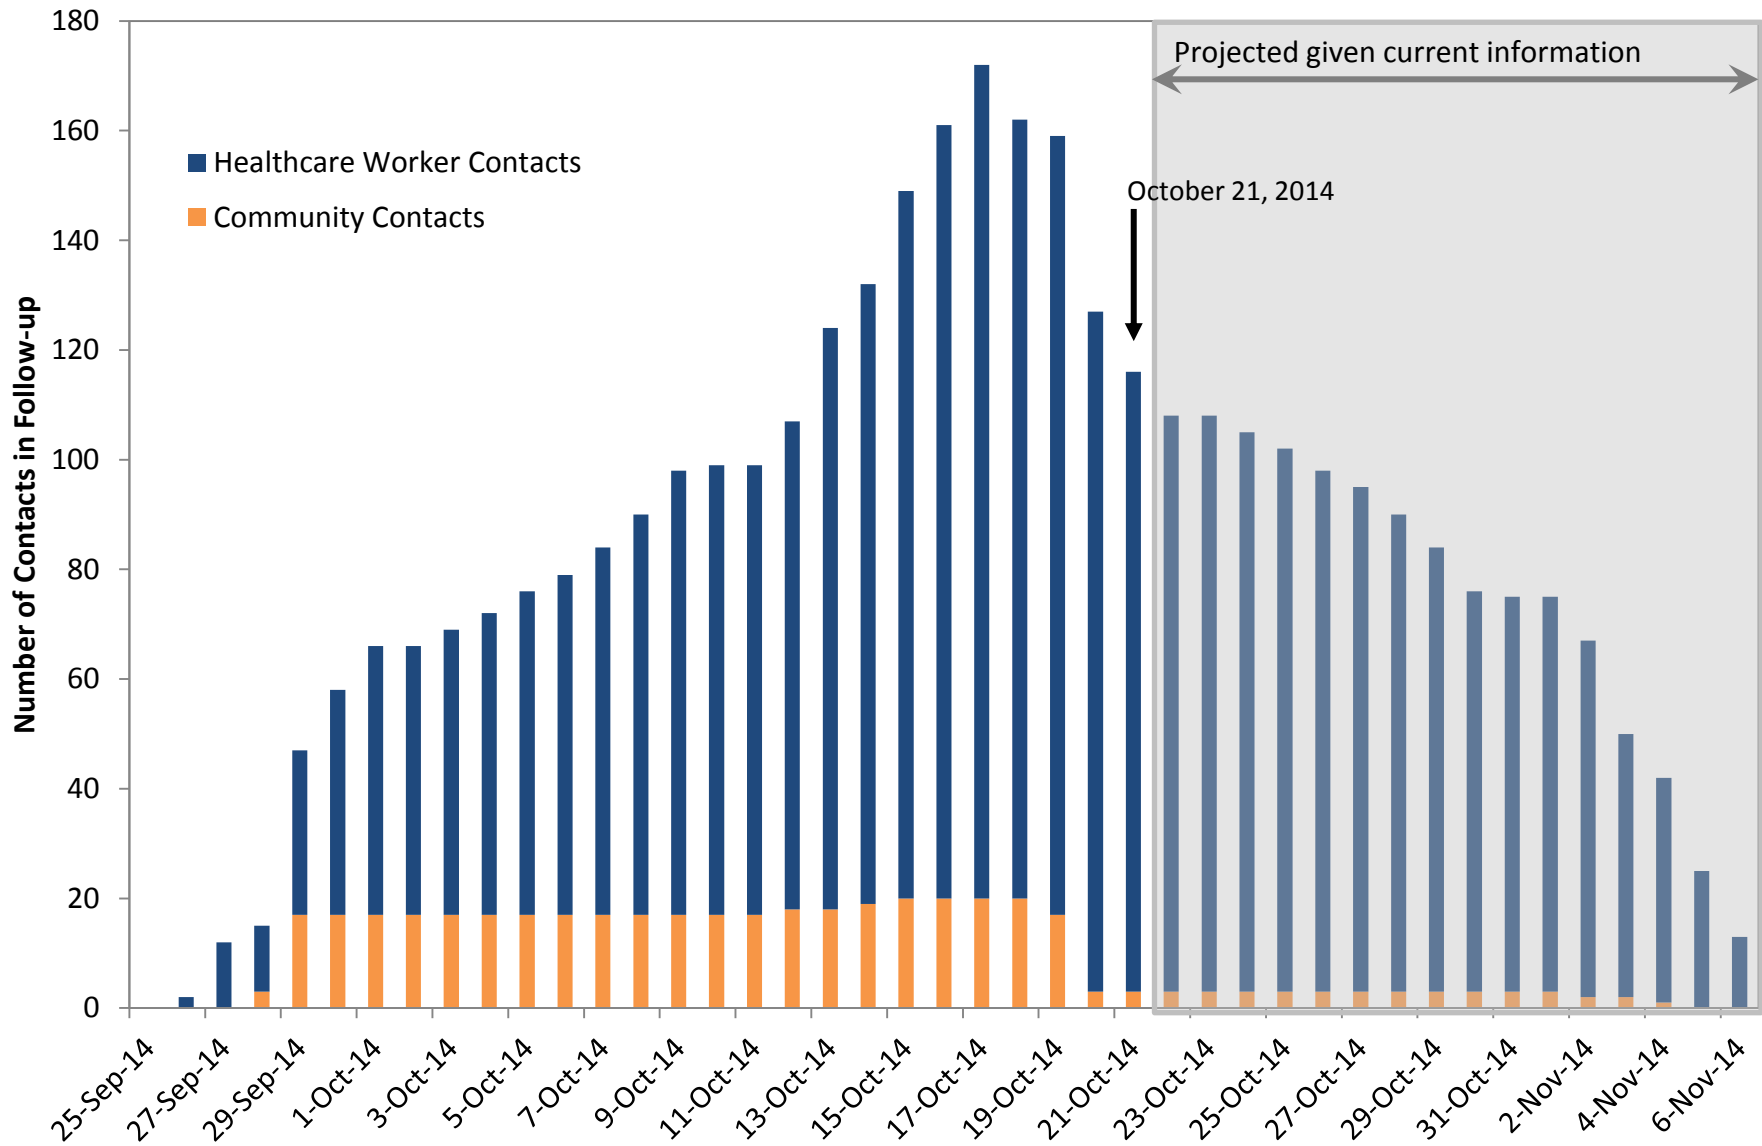

Number of Contacts in Follow-Up - Dallas, TX

Data based on date of last exposure; current as of 4pm October 21, 2014

Date