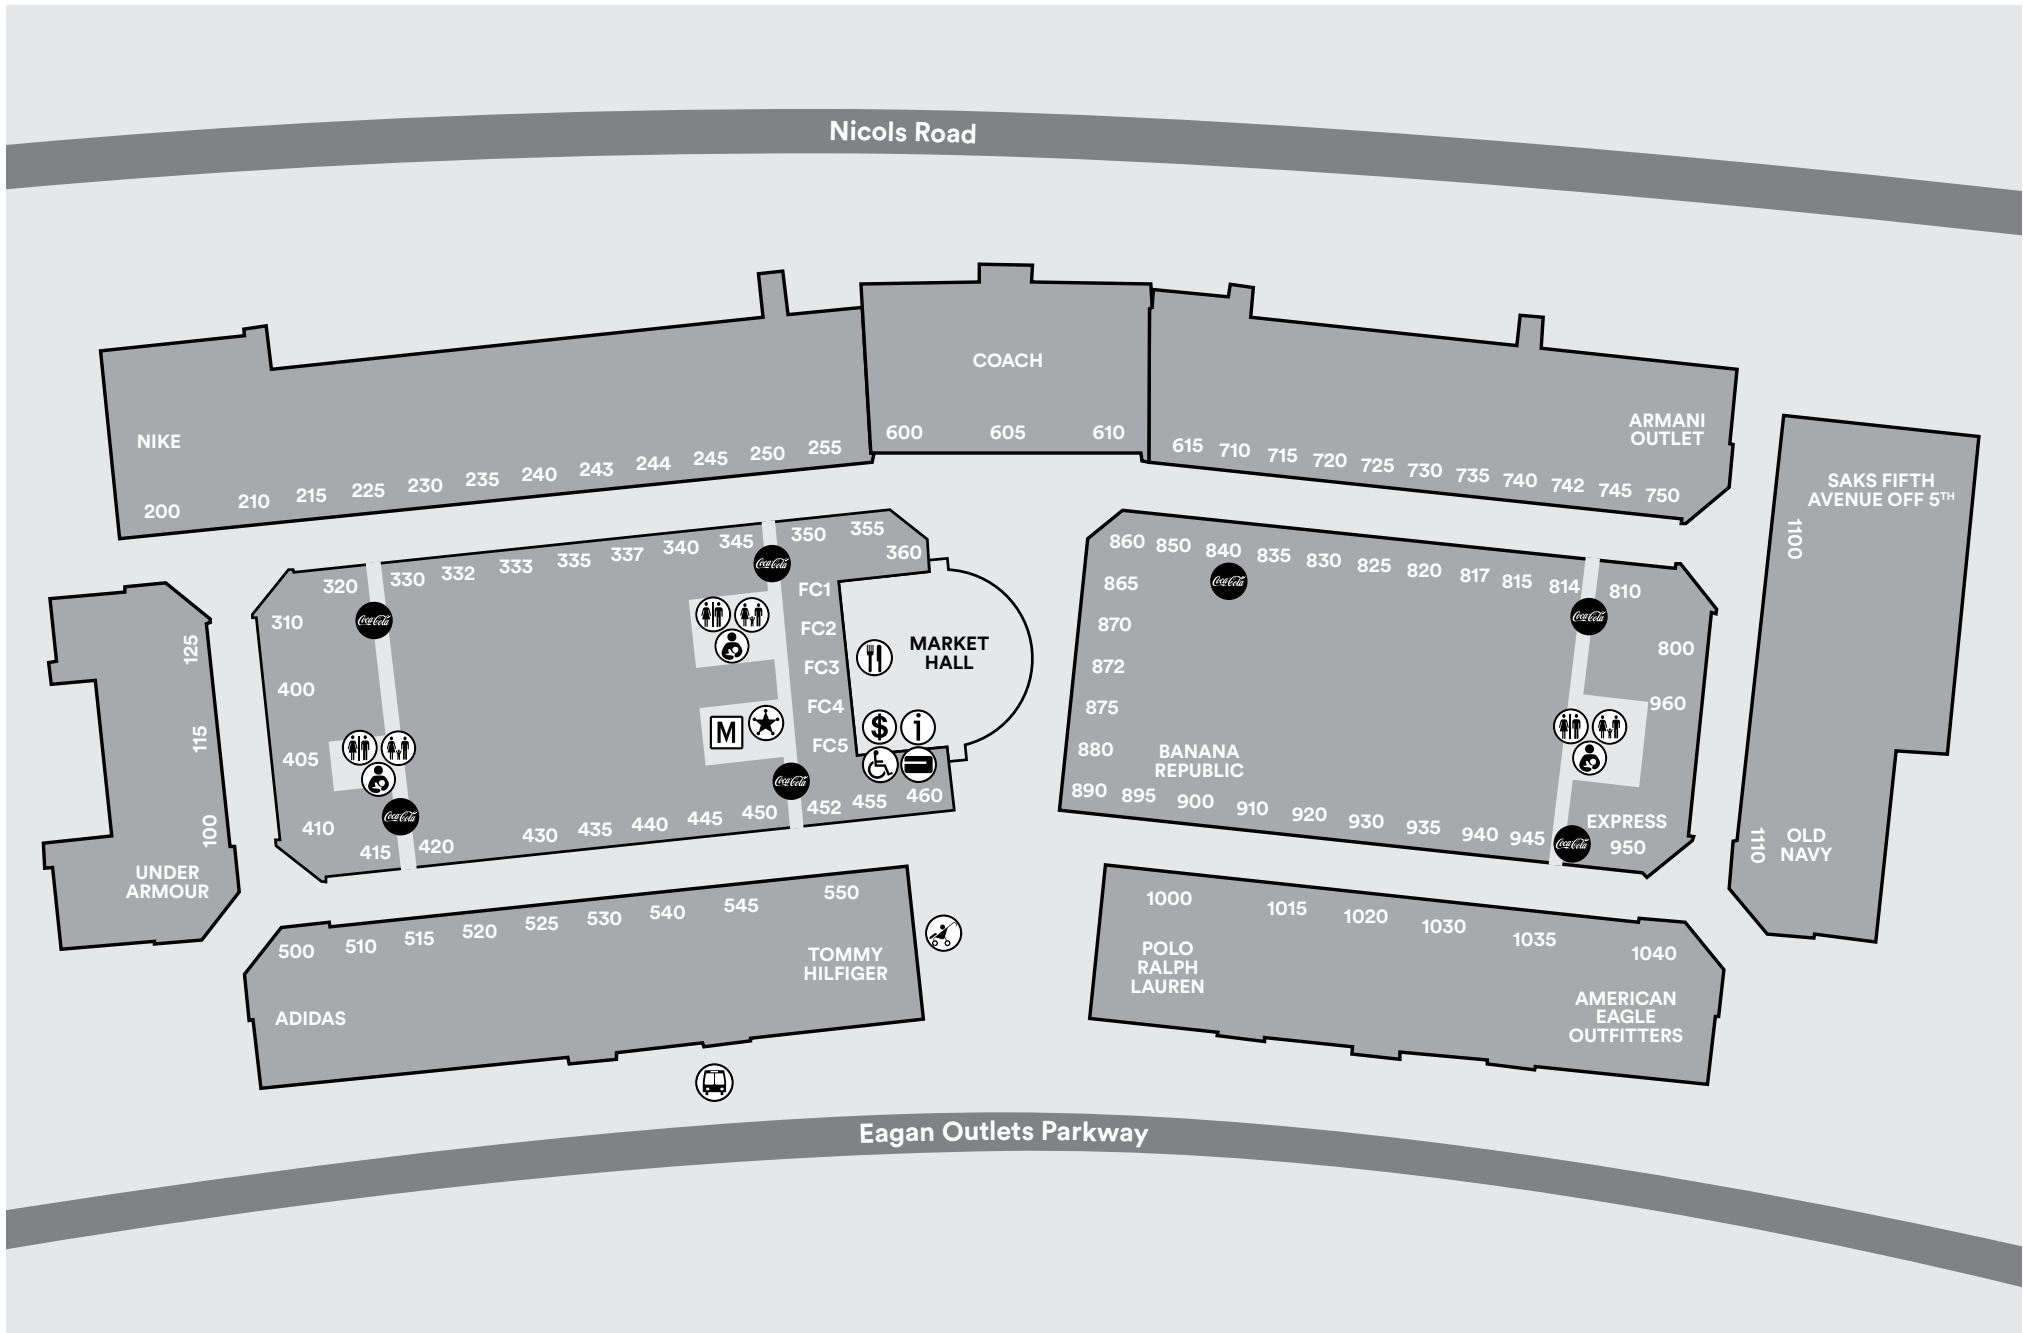

MAP & DIRECTORY

Twin Cities Premium Outlets®, a Simon Center

DESIGNER FASHIONS & SPORTSWEAR

815 7 For All Mankind
500 Adidas
1040 American Eagle Outfitters
1015 Ann Taylor Factory Store
750 Armani Outlet
900 Banana Republic Factory Store
600 Brooks Brothers Factory Store
615 Calvin Klein
720 Chico's
335 Christopher & Banks
330 Dressbarn
1030 Eddie Bauer Outlet
950 Express Factory Store
710 Filson
870 Francesca's Collections
545 Gap Factory Store
1035 Haggar Clothing Co.
250 HanesBrands
420 Hot Topic
610 J.Crew
525 Jockey
1020 Jos. A. Bank
405 Lids
515 Lids Locker Room
440 Loft Outlet
835 Lucky Brand
735 Lucy
520 Maurices
860 Michael Kors
825 Motherhood Maternity
820 New York & Company Outlets
200 Nike Factory Store
410 Oakley Vault
1110 Old Navy Outlet
435 PacSun
910 Pendleton
1000 Polo Ralph Lauren Factory Store
125 Puma
1100 Saks Fifth Avenue OFF 5th
730 Talbots
115 Tilly's
550 Tommy Hilfiger
333 Torrid
817 True Religion Brand Jeans
100 Under Armour
210 Van Heusen
850 White House Black Market
255 Wilsons Leather

FOR CHILDREN

244 Carter's
240 The Children's Place Outlet
230 Crazy 8
337 Gymboree Outlet
350 Janie and Jack
225 Justice
245 OshKosh B'gosh

SHOES

725 Asics Outlet
920 Clarks Bostonian
830 Cole Haan
310 Converse
415 Crocs
430 Famous Footwear Outlet
300 Finish Line
332 G.H. Bass & Co.
715 Johnston & Murphy
840 Nine West Outlet
510 Reebok
320 Skechers
814 Steve Madden
235 Stride Rite Keds Sperry

MAP INFORMATION

-  Management Office
-  Information Center
-  ATM
-  Stroller Rental
-  Wheelchairs Available
-  Gift Card
-  Food
-  Restrooms
-  Family Restrooms
-  Nursing Station
-  Coca-Cola Vending Machines
-  Security